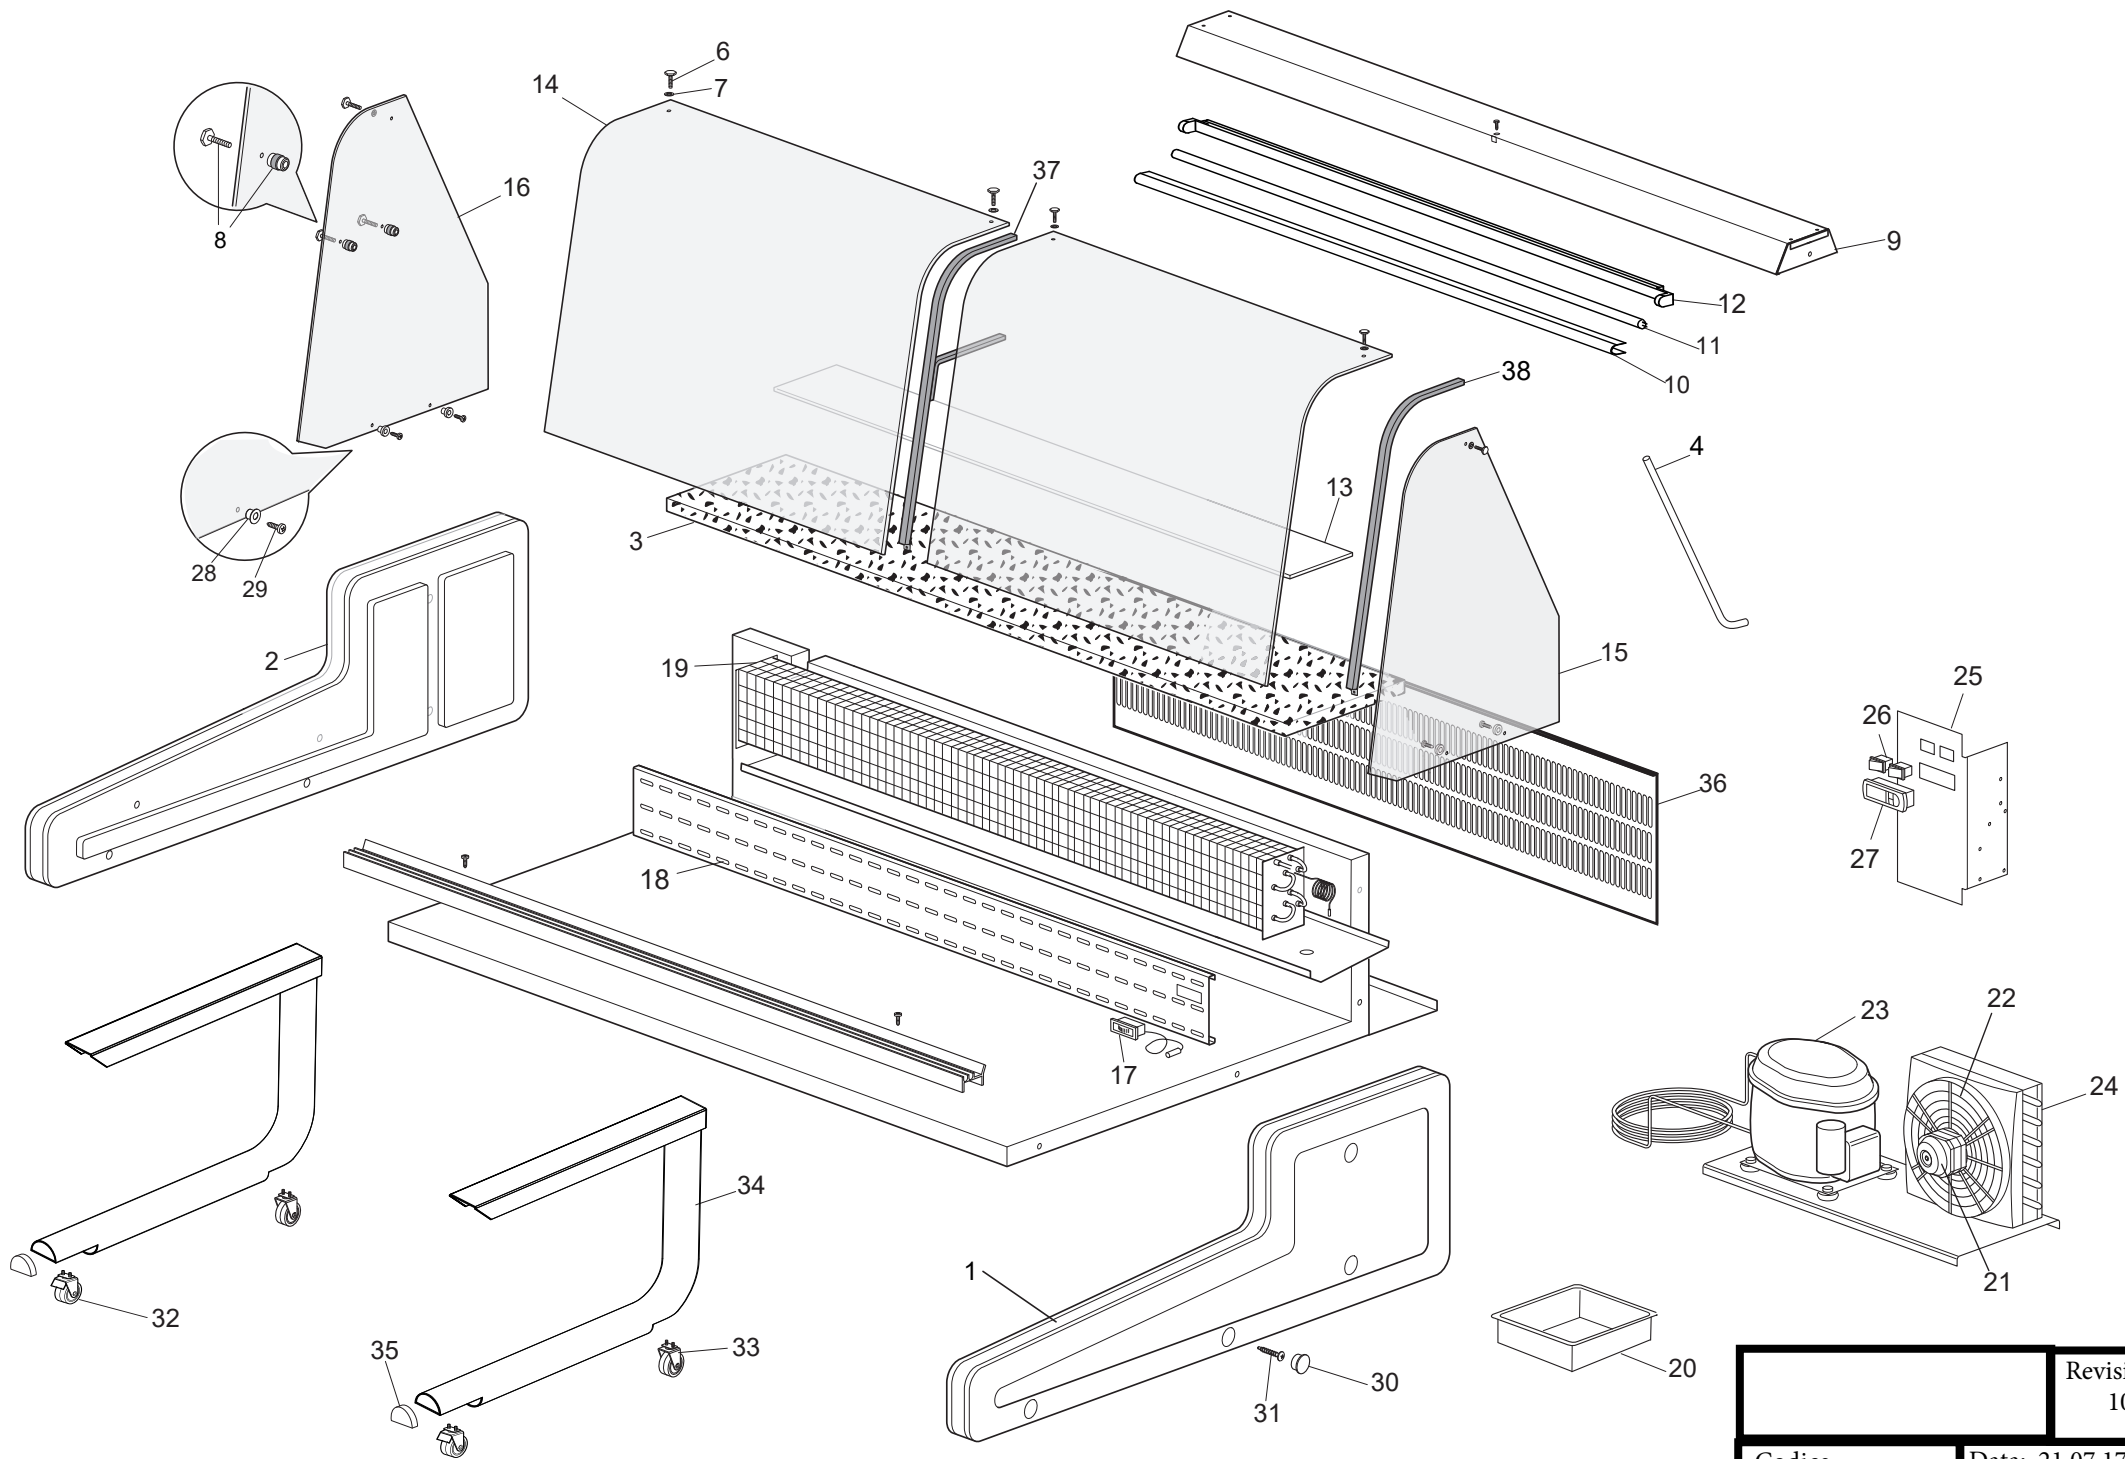

MOD : VR15-CR/R2

Production code : RP150PSSG00GH

Jet engine compressor drawings

Creative
MARKET

08/2023

Codice:

Revisione:
10

Data: 21.07.17