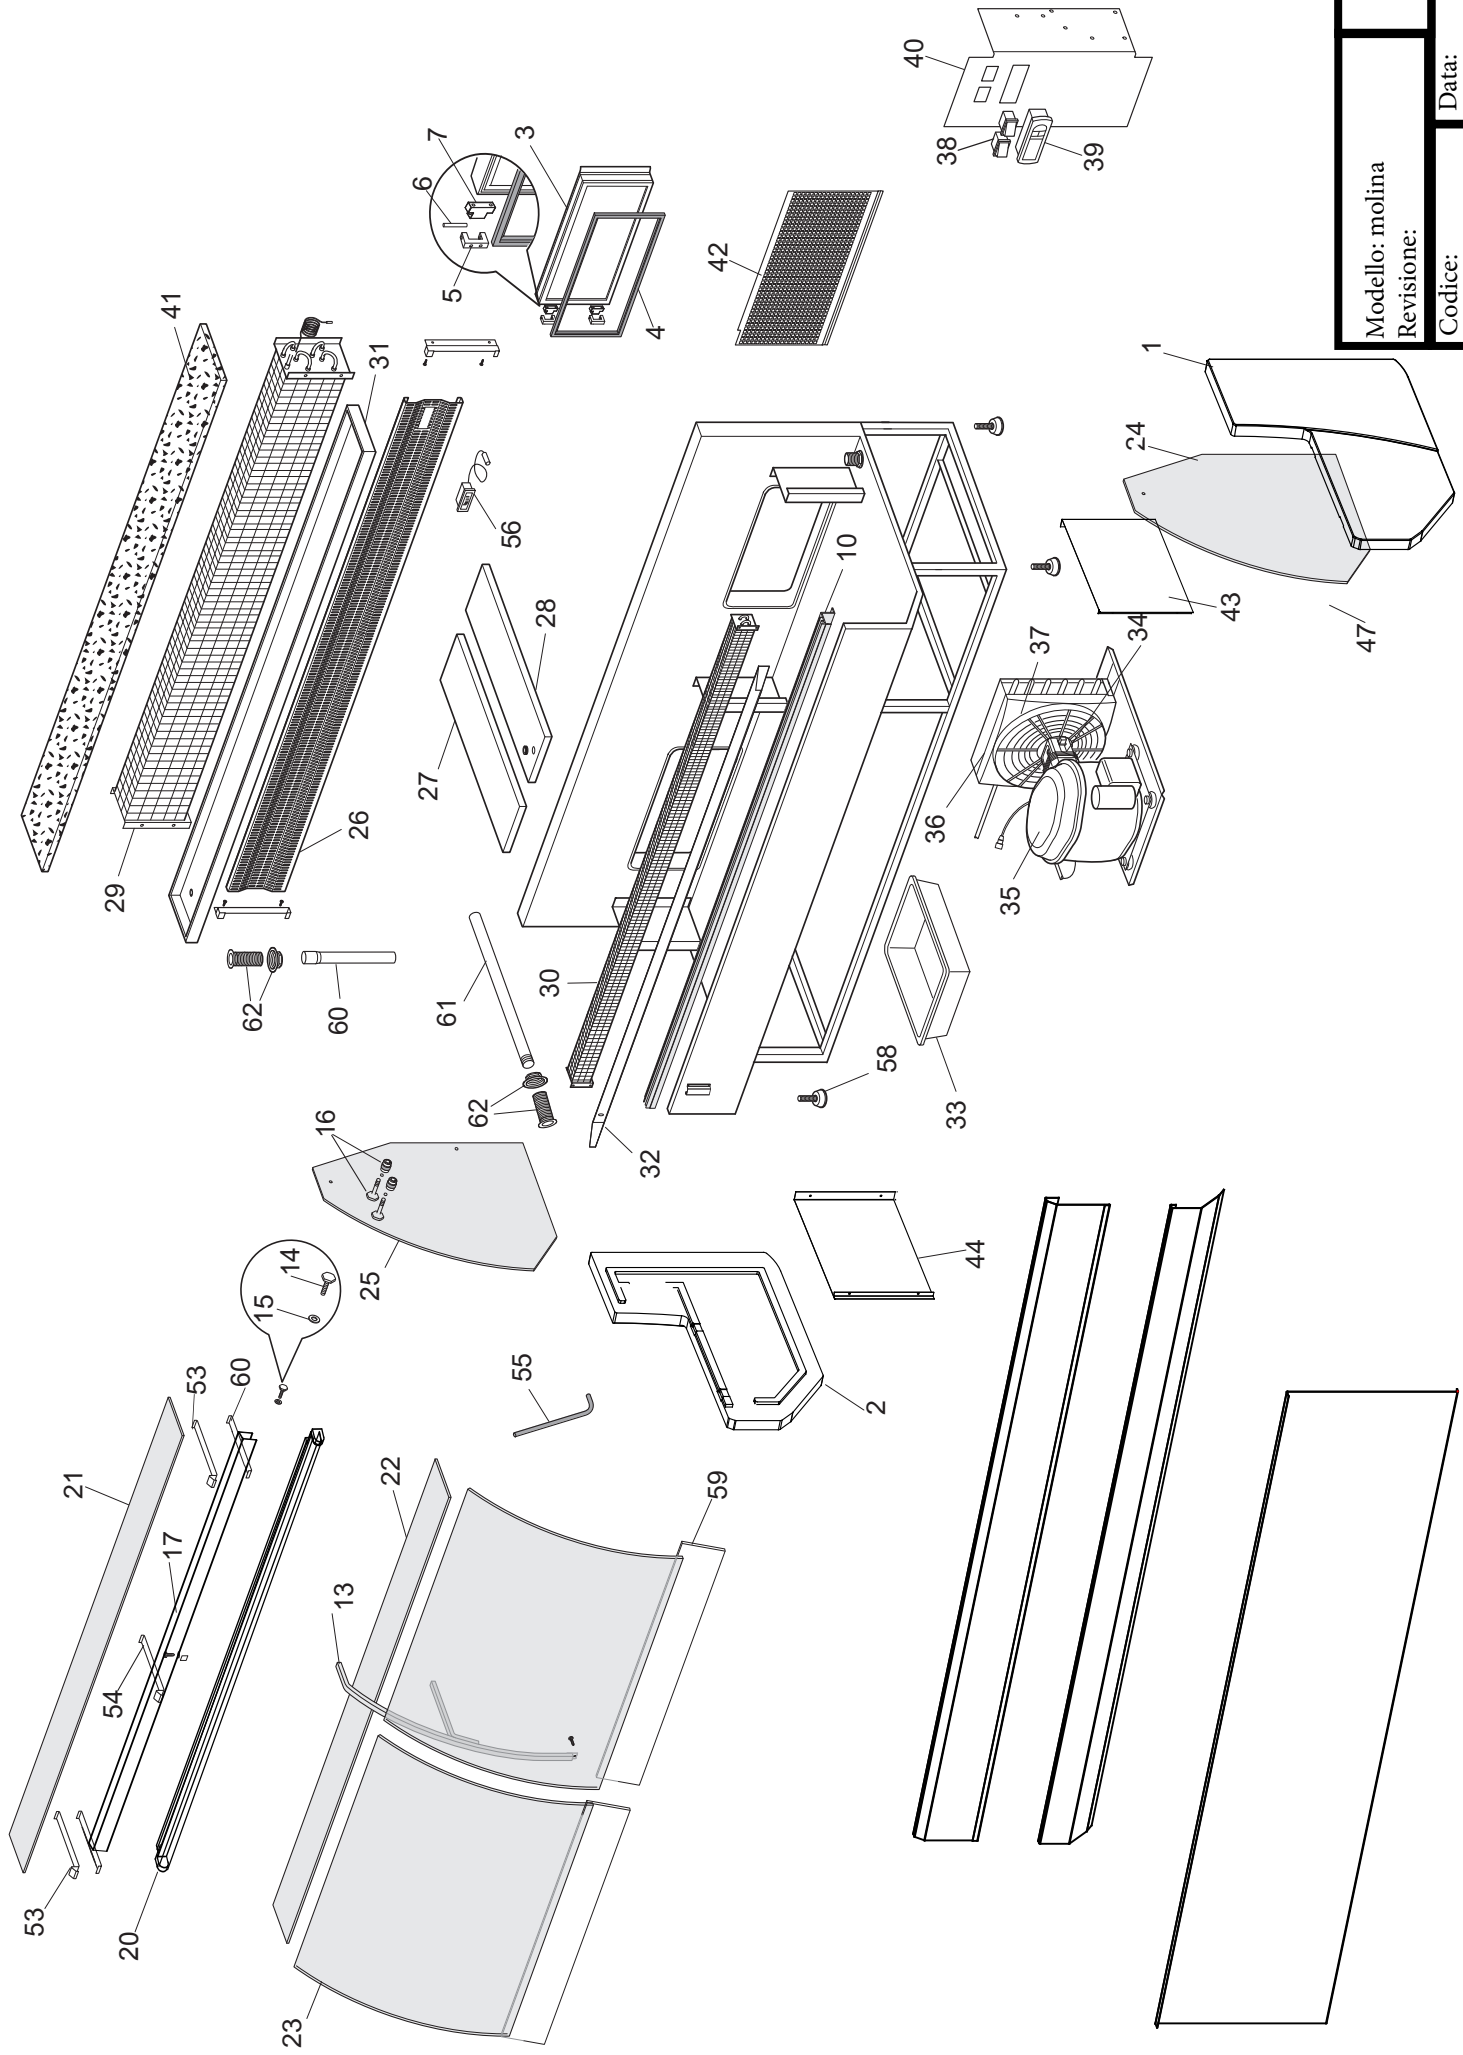

07/2021

Mod: ML15/B5-R2

Production code: PY150PSSND97H

Modello: molina
 Revisione:

10

Codice:

Data: