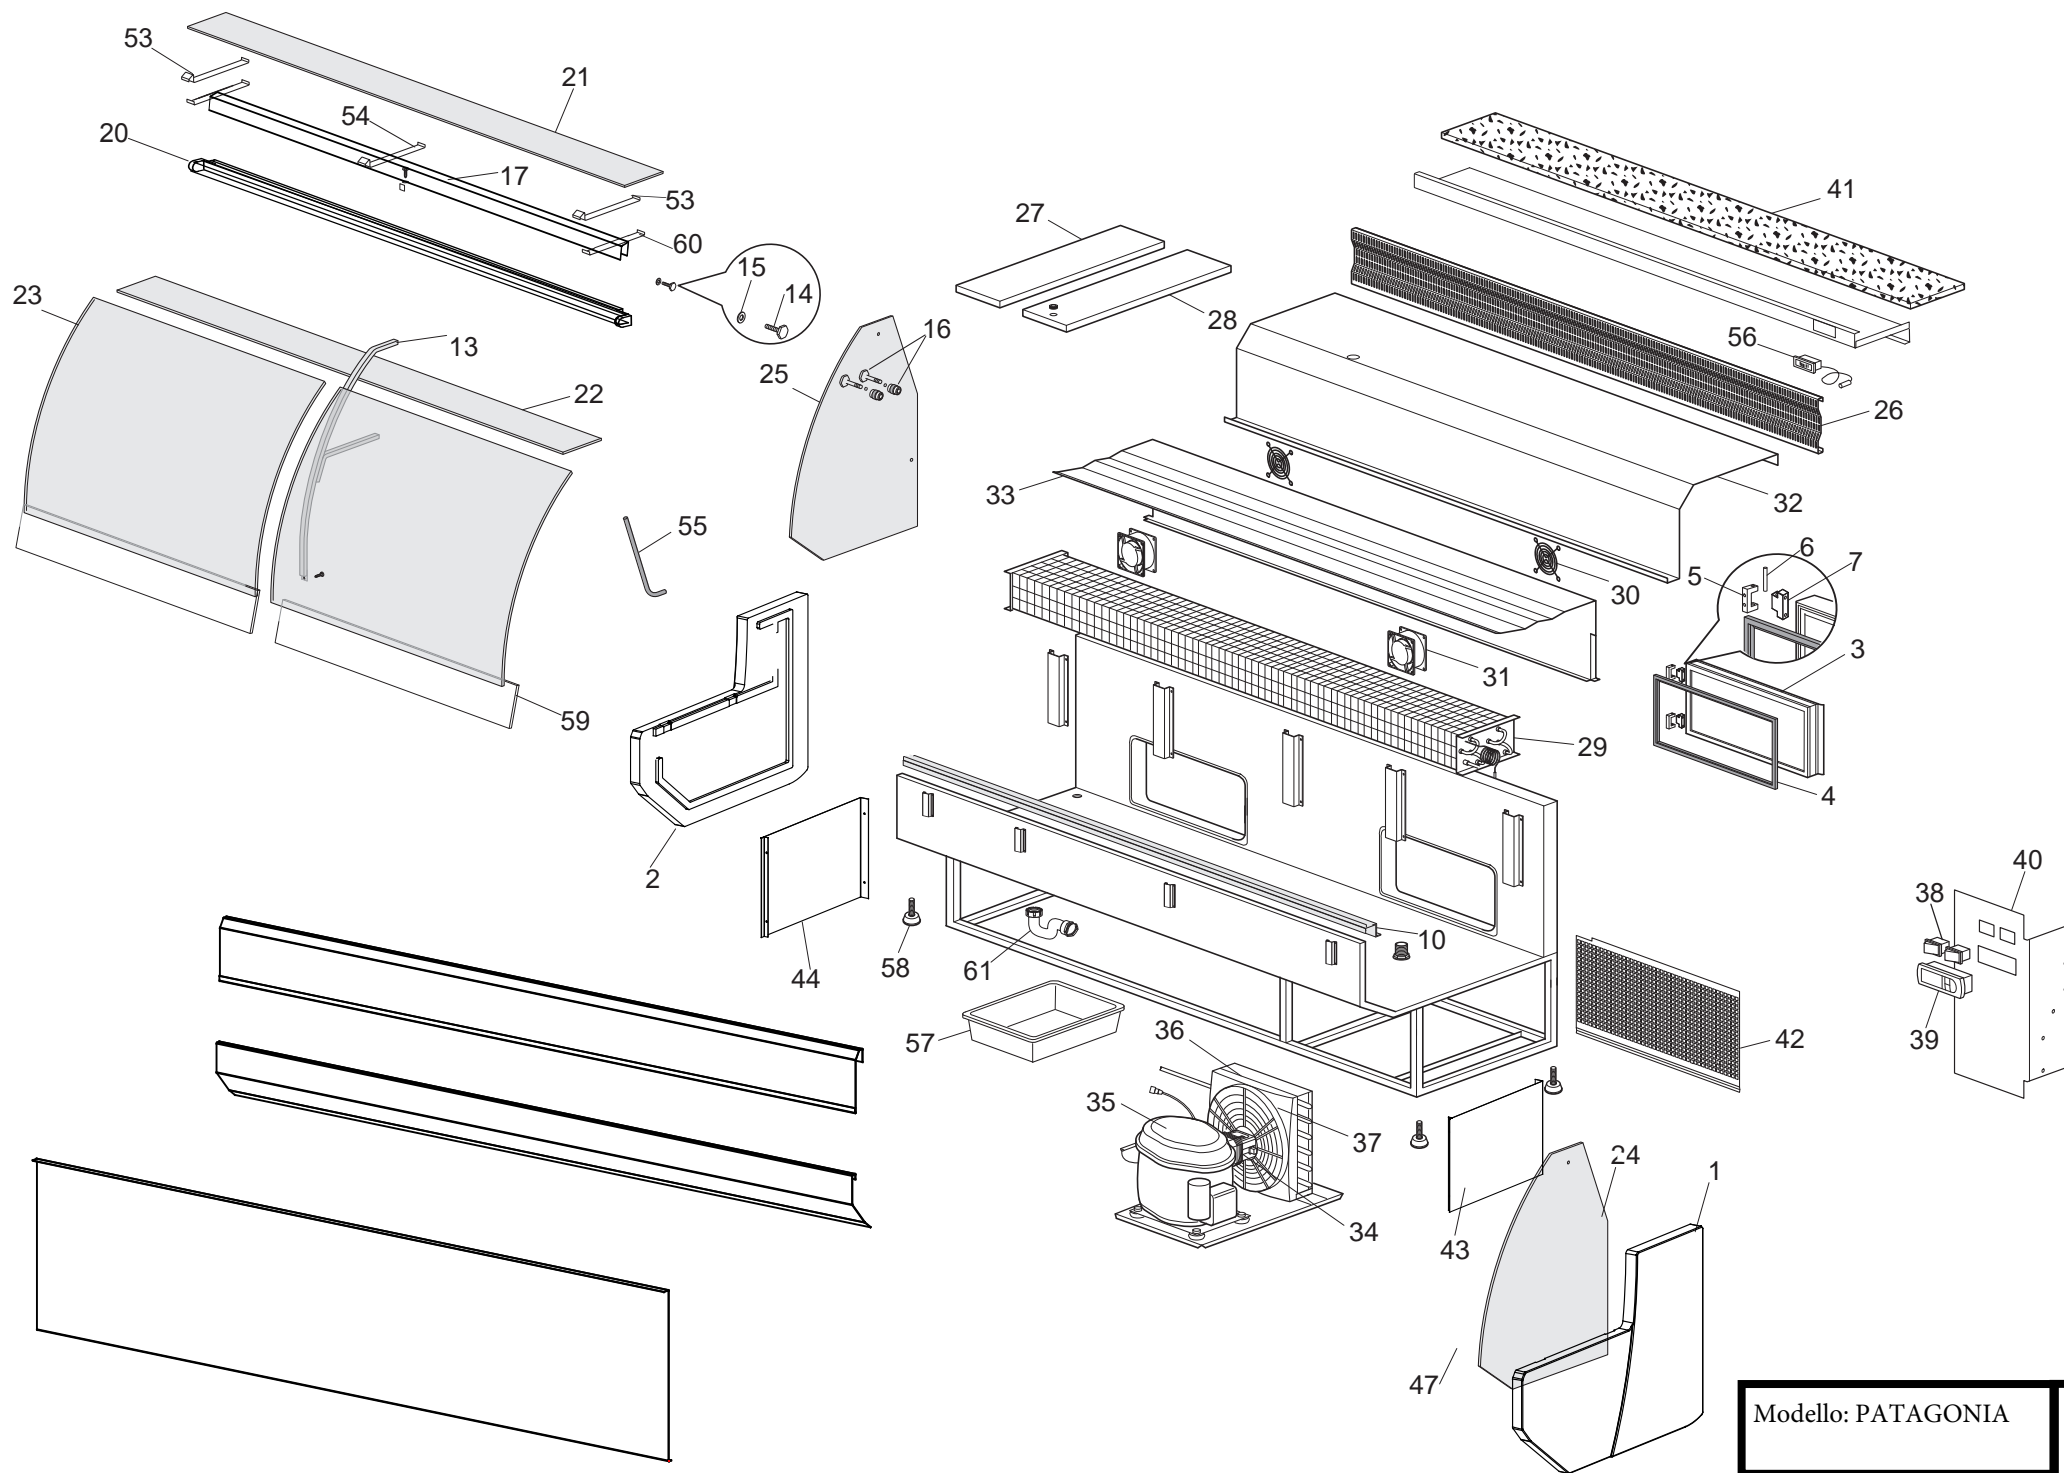

07/2021

Mod: ML30/B5-VV/R2

Production code: PY300PSCND97H

Modello: PATAGONIA	Revisione: 00
Codice: E-	Data: