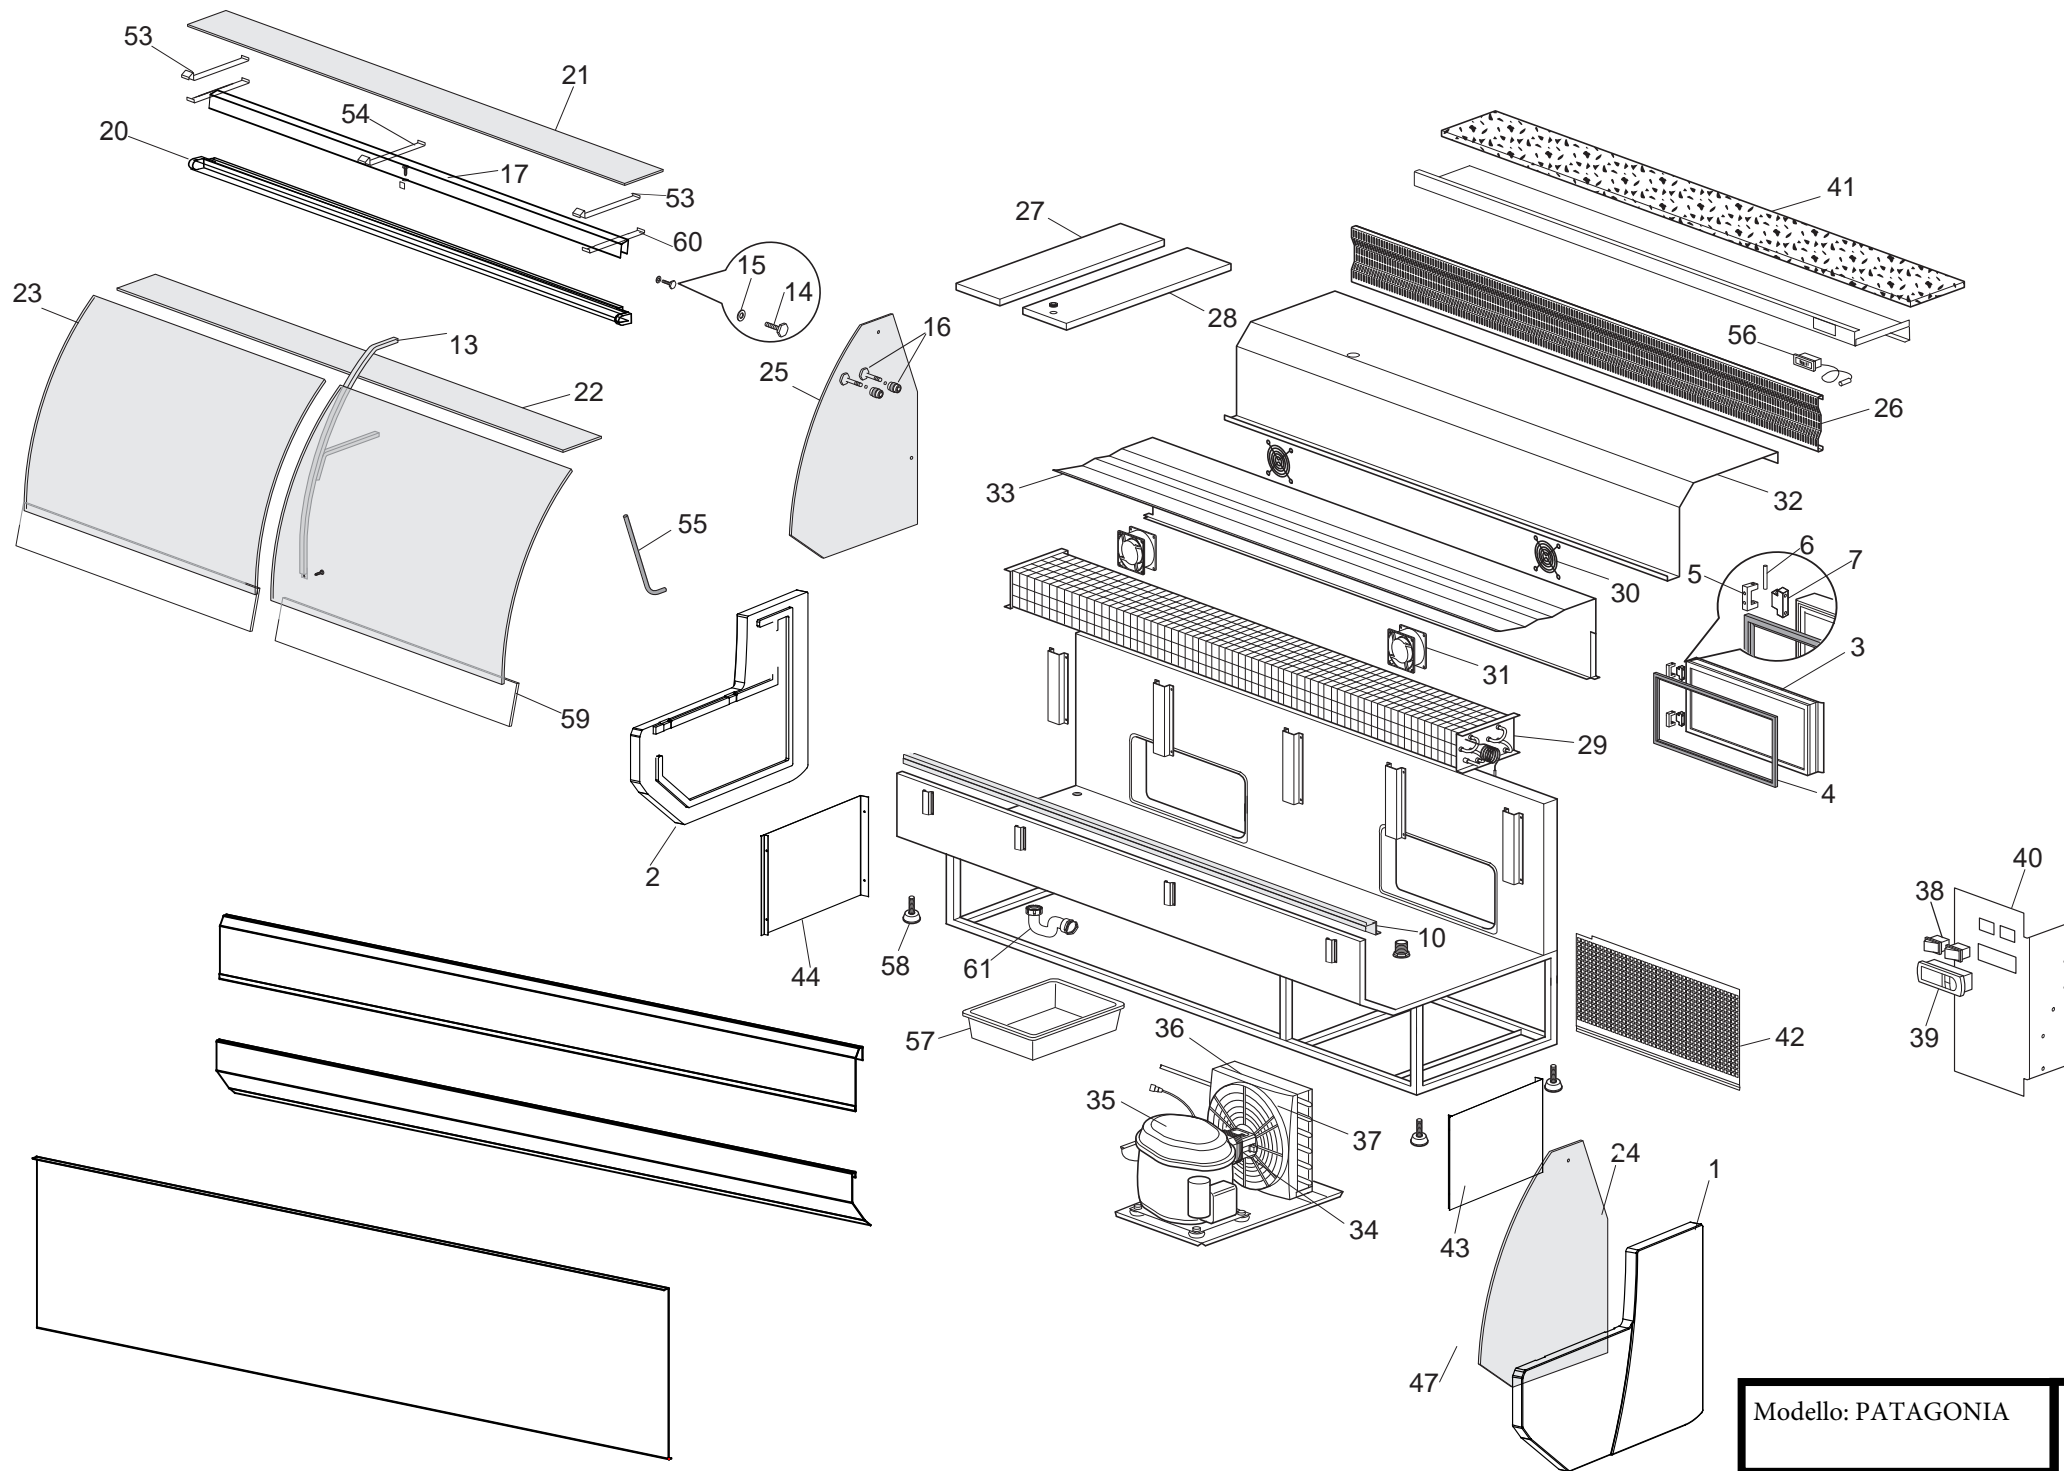

07/2021

Mod: ML25/E8-VV/R2

Production code: PY250PSCGD110H

Modello: PATAGONIA	Revisione: 00
Codice: E-	Data: