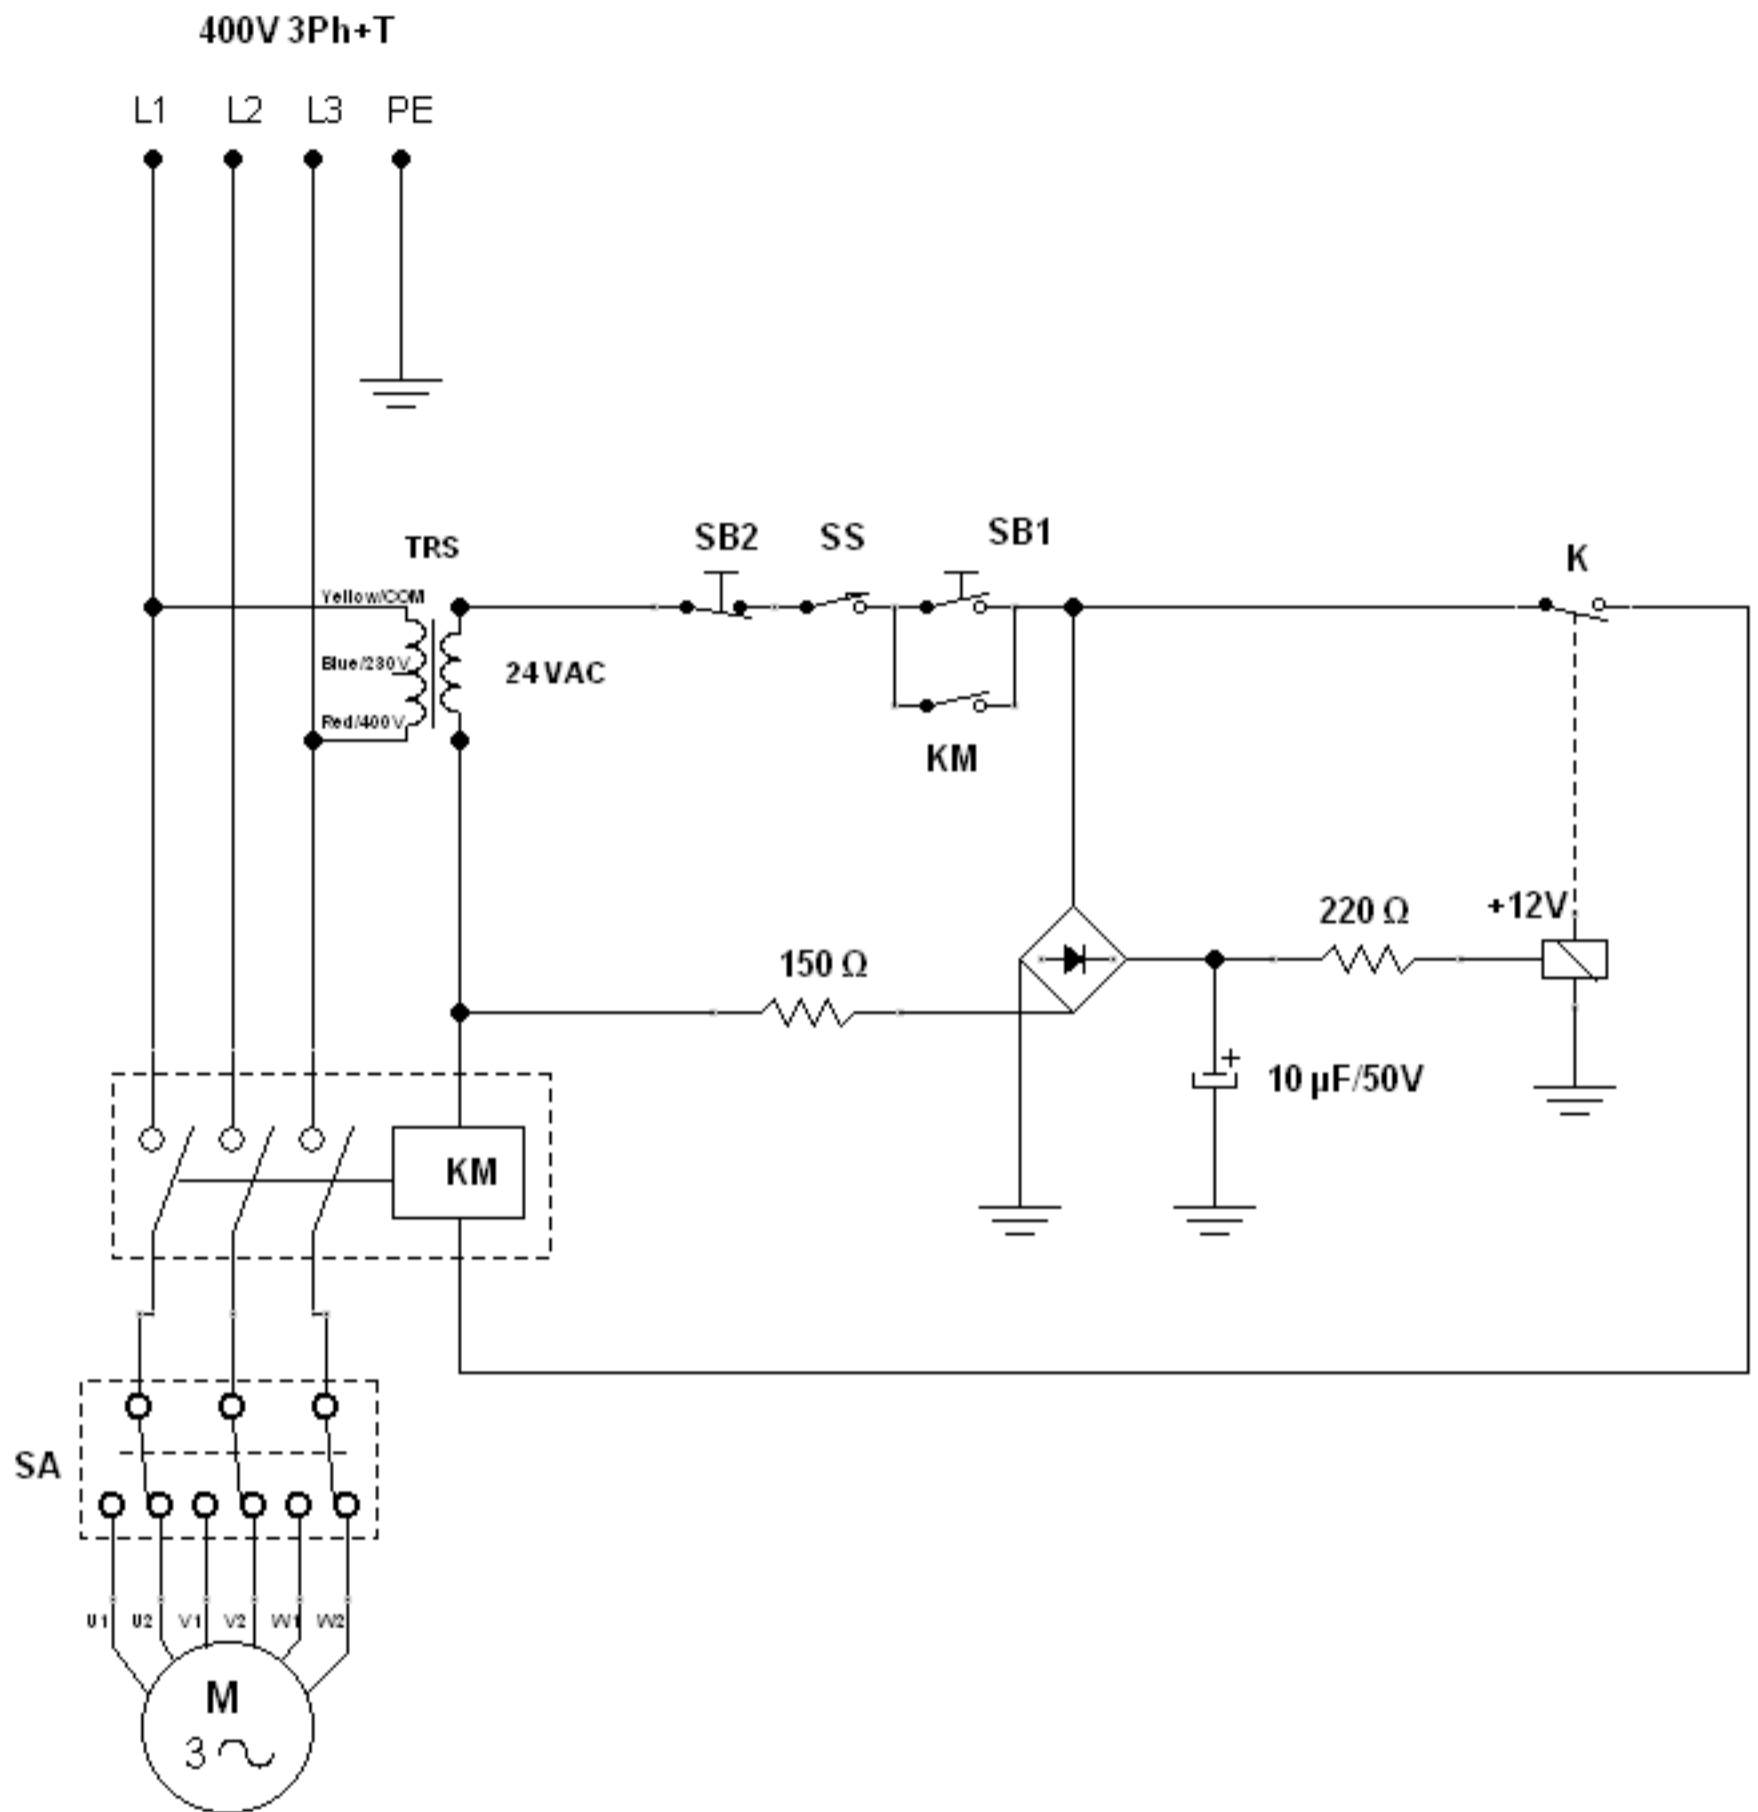

07/2021

Mod:PBR-35/T2V-230/3-

Production code: FC35DZ

Title		
IF 2V_400V 3Ph+T		
Author		
File		Document
53 - 2 velocità\IFE 17-22-33-42-53 - 2 velocità.dsn		
Revision	Date	Sheets
	20-10-2014	1 of 1