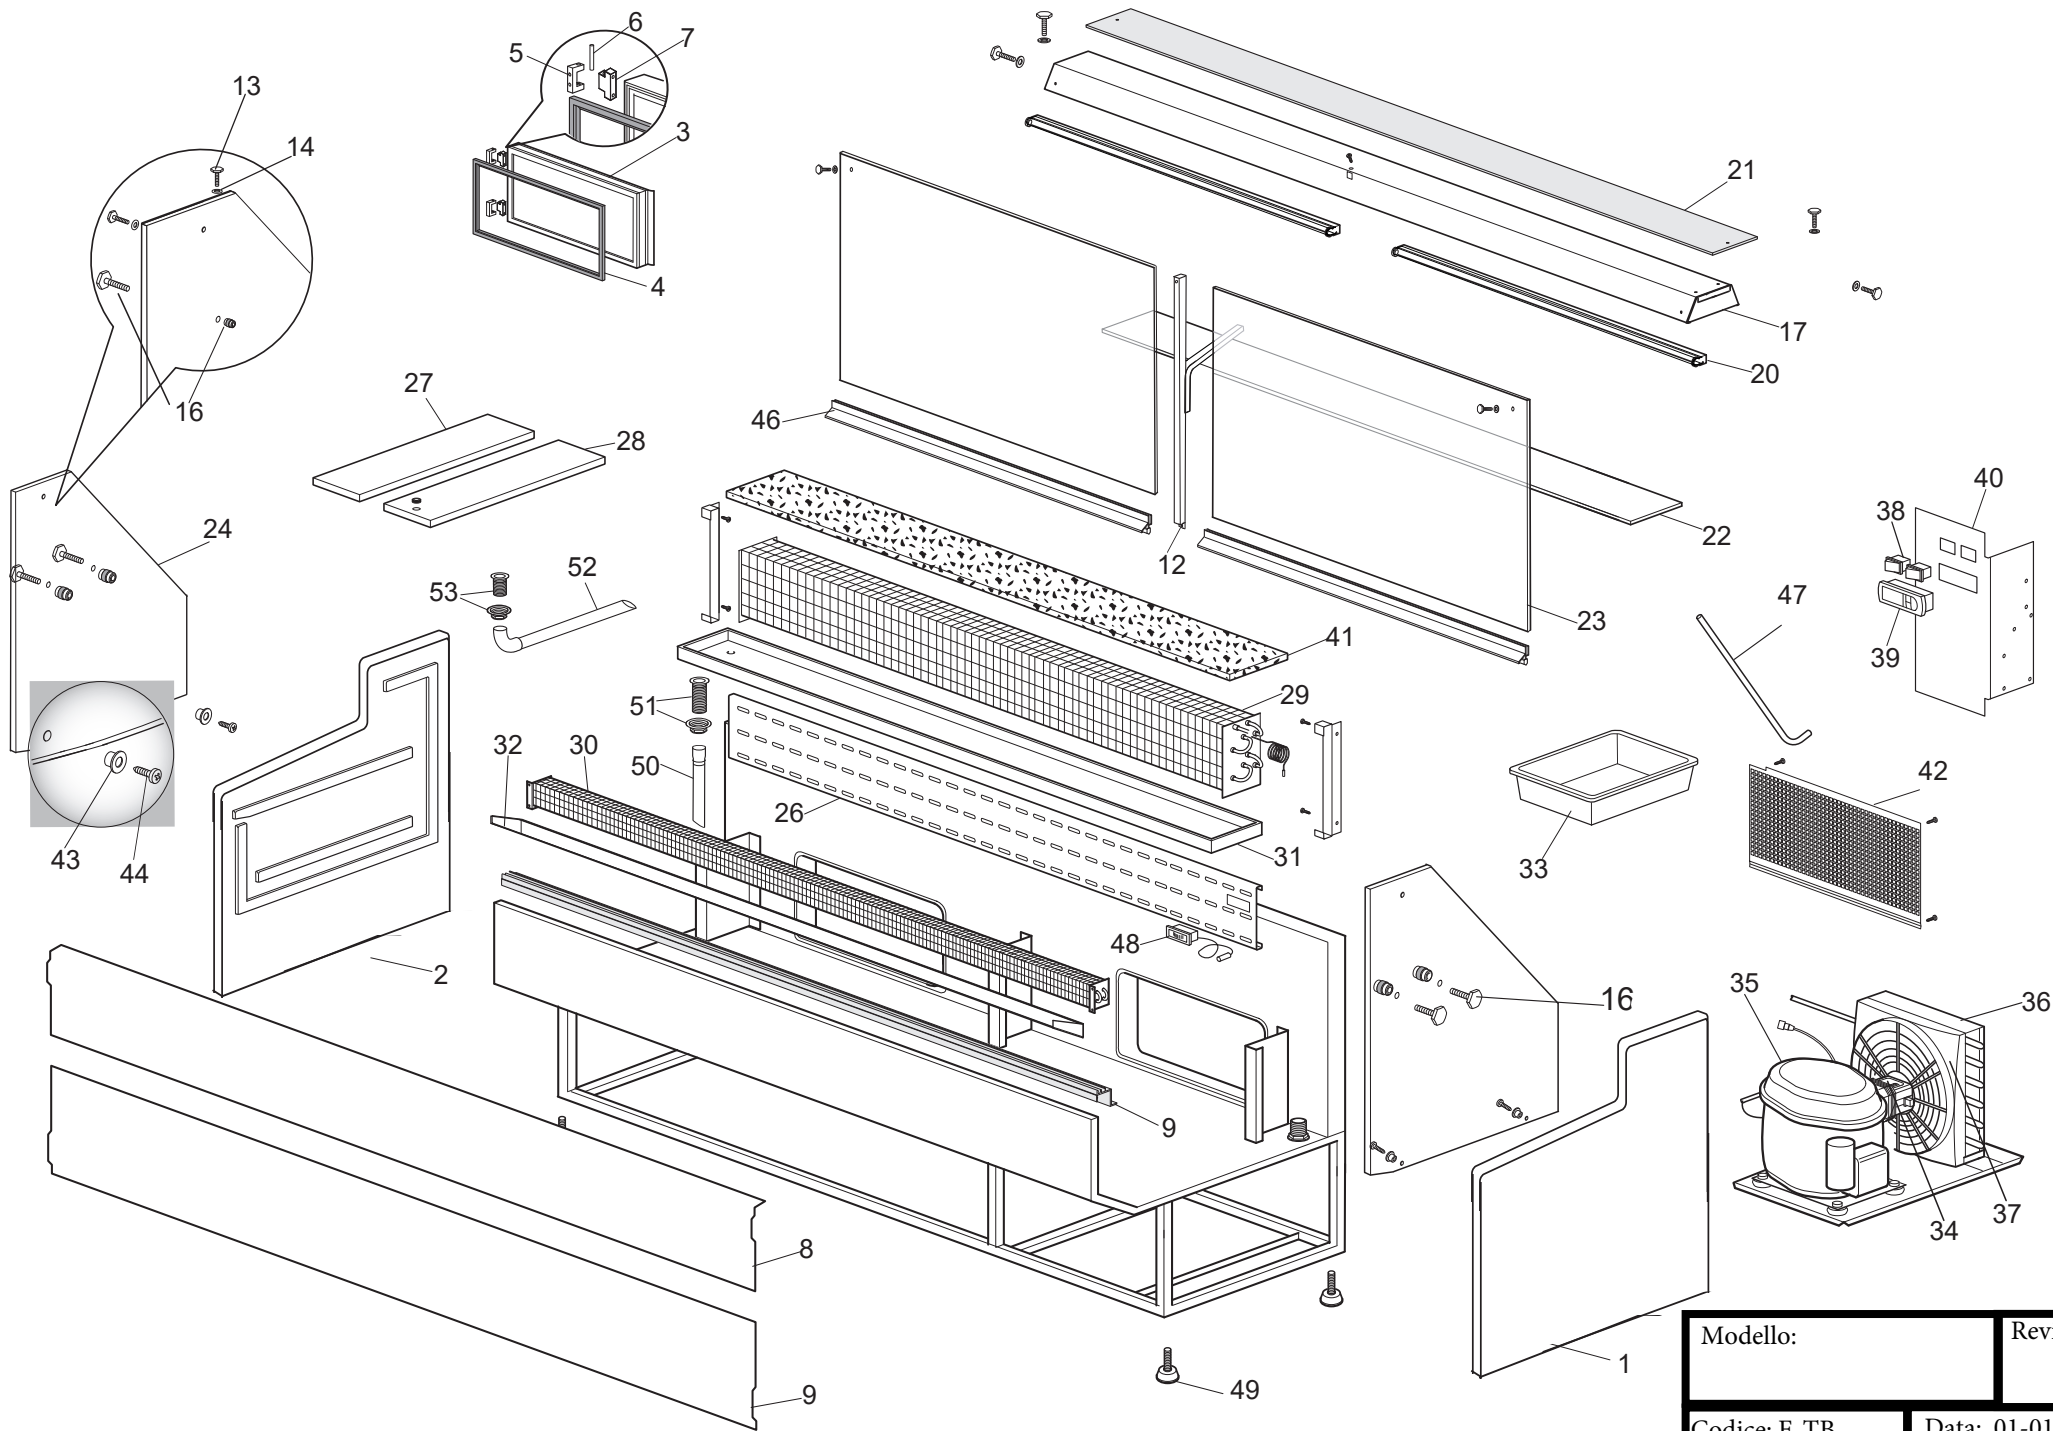

08/2021

Mod: RO30/B5-R2

Production code: TB300PSSND97H

Modello:	Revisione:
Codice: E-TB	00
Data: 01-01-2020	