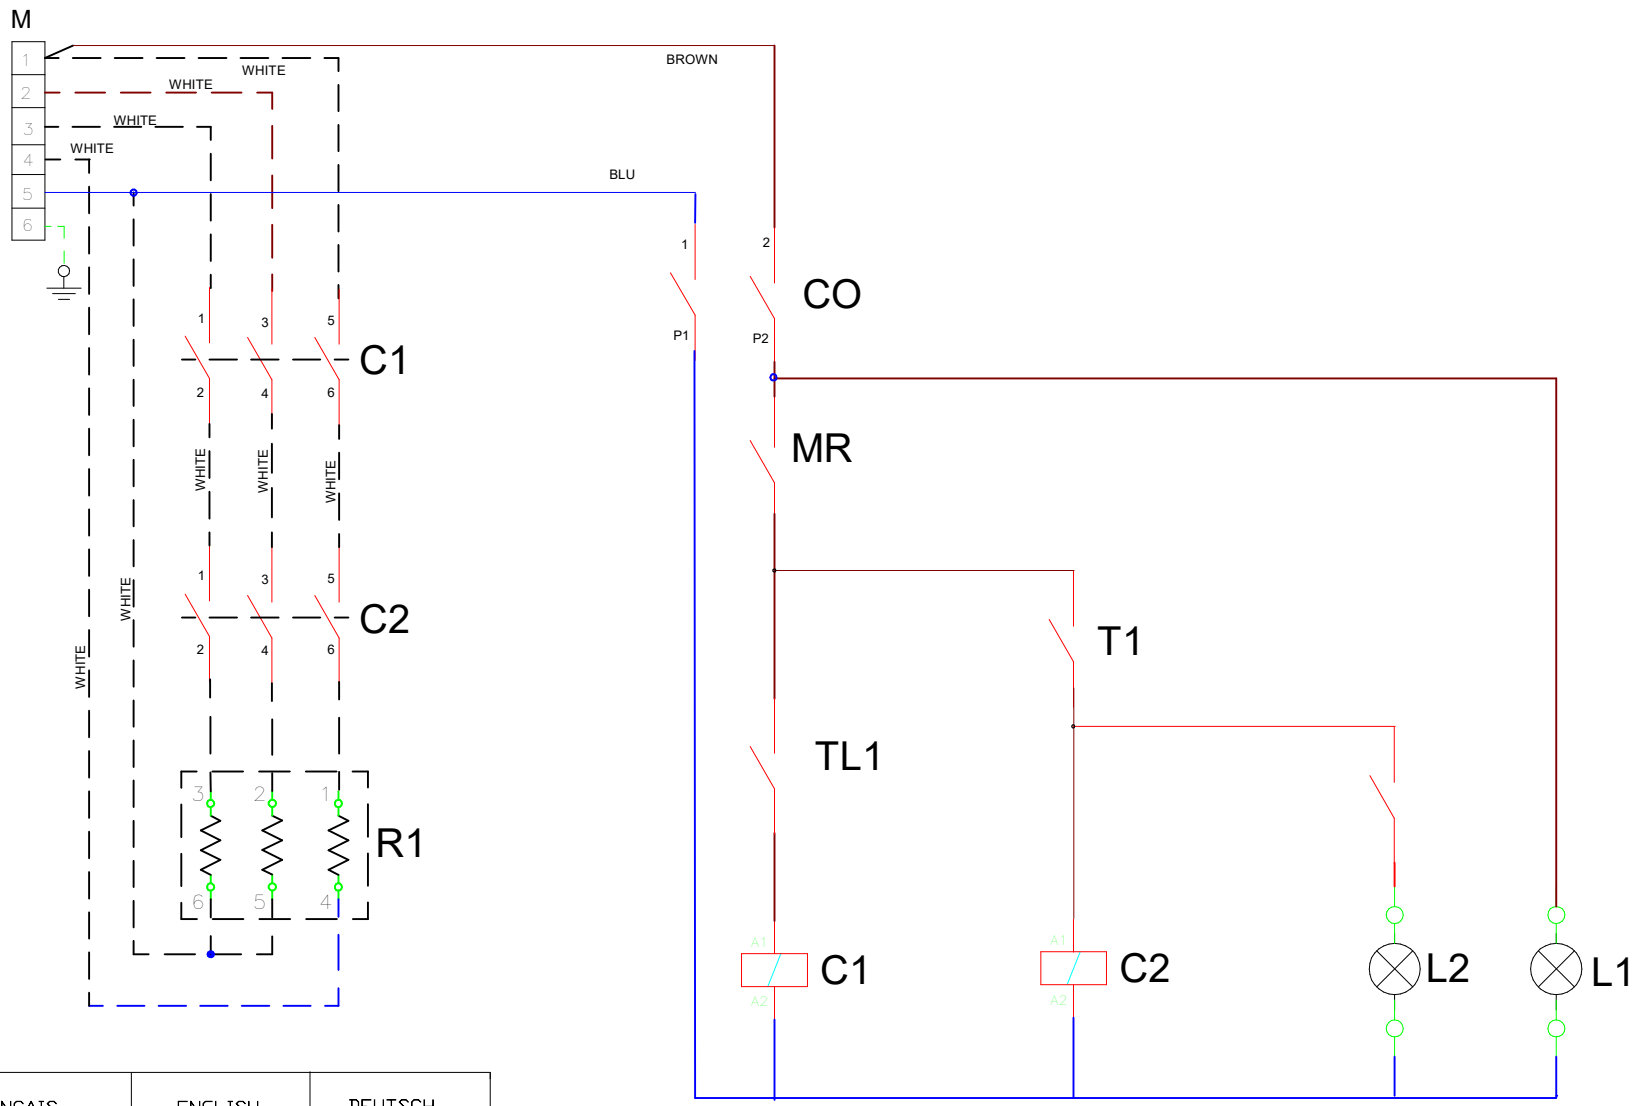

05/2018

Mod: E9/F18A4

Production code: BBEF498

Diamond
catering equipment

	ITALIANO	FRANCAIS	ENGLISH	DEUTSCH
MR	MICROINTERRUTTIRE RESISTENZE	MICROCONTACT RESISTANCE	HEATING ELEMENTS MICRO SWITCH	ENDMIKROSCHALTER ROHRHEIZKORPER
M	MORSETTIERA	PENNEAU DE CONTROLE	TERMINAL BLOCK	KLEMMENLEISTE
CO	COMMUTATORE	COMMUTEUR	SWITCH	HAUPTSCHALTER
T1	TERMOSTATO	THERMOSTAT	THERMOSTAT	THERMOSTAT
R1	RESISTENZA	RESISTANCE	HEATING ELEMENT	ROHRHEIZKORPER
C1	CONTATTORE DI POTENZA	RELAJ	RELAIS	RELAIS
L1	LAMPADA VERDE	LAMPE VERTE	GREEN LAMP	GRUENE LAMPE
L2	LAMPADA ARANCIONE	LAMPE ORANGE	ORANGE LAMP	ORANGE LAMPE
TL1	TERMOSTATO LIMITE	LIMITE THERMOSTAT	LIMIT THERMOSTAT	THERMOSTAT