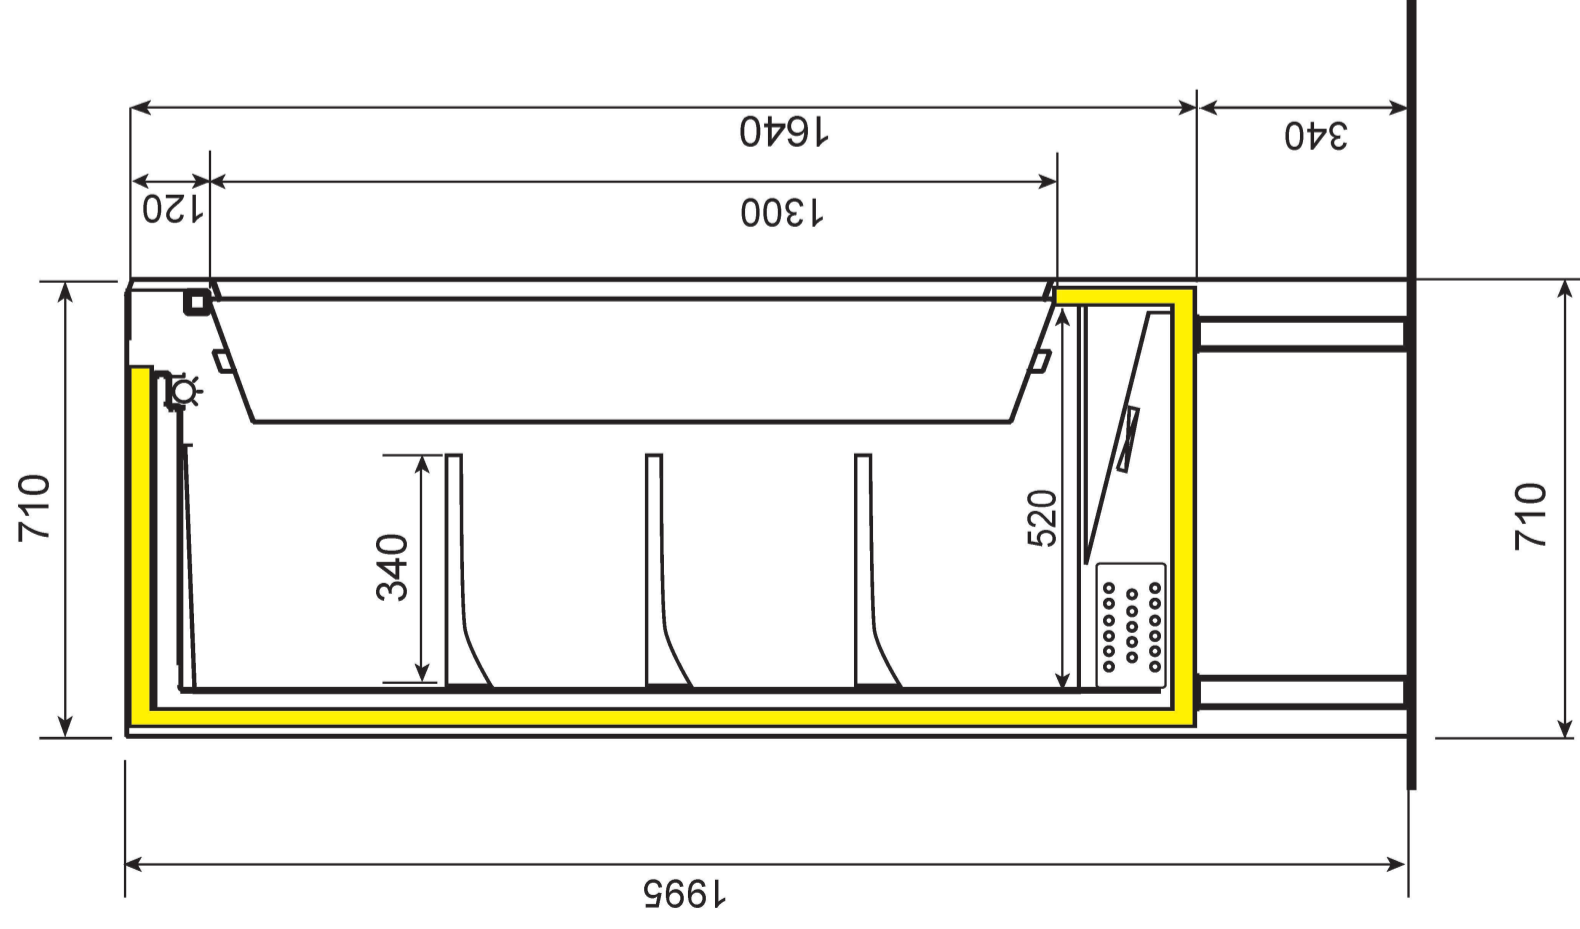

CERVINO

MODELLO	LUNG. LENGTH LAENGE LONGUEUR	MOTORE COMPRESSOR KOMPRESSOR COMPRESSEUR	ILLUMINAZIONE LIGHTING BELEUCHTUNG ILLUMINATION	TIPO DI GAS KIND OF GAS GAS-TYP TIPE DE GAZ	QUANTITA' GAS GAS QUANTITY GAS MENGE QUANTITE' DE GAS (KG.)	HP	Potenza frigorifera Refrigeration power Kalteleistung Puissance frigorifique Watt (-10°C)	Watt assorbiti Watt absorbed Nennleistungsaufnahme Watts absorbés	Assorbimento Fab absorption Luefteraufnahme Absorption ventilateurs (W)	Vasca Electric pan Elektrische Wanne Bac électrique	Watt vaschetta elettr. Electric pan Elektrische Wanne Bac électrique
VENTILATO - UMLUFT - AIRY - VENTILE - VENTILADA											
CERVINO	70	NUY90RAB	1 x 7w	R290	0,125	1/2 HP	669	367	19		270
	100	NPY12RAA	1 x 7w	R290	0,110	1/2+ HP	804	583	38		270
	120	NPT14RA	1 x 10w	R290	0,130	3/4+ HP	1054	606	38		270
	150	NX21TBA	1 x 13w	R290	0,150	1- HP	1396	776	57		400
	180	2xNPY12RAA	1 x 16w	R290	2x0,110	1/2+ HP	2x804	2x583	76		2x400

Modello: CERVINO
Revisione: 00

I dati tecnici possono essere soggetti a cambiamenti senza alcun obbligo di preavviso. We reserve the right to change technical features without notice. Technische aenderungen sind ohne voranzzeige moeglich. Nous nous reservons le droit de varier sans preavis les details techniques.