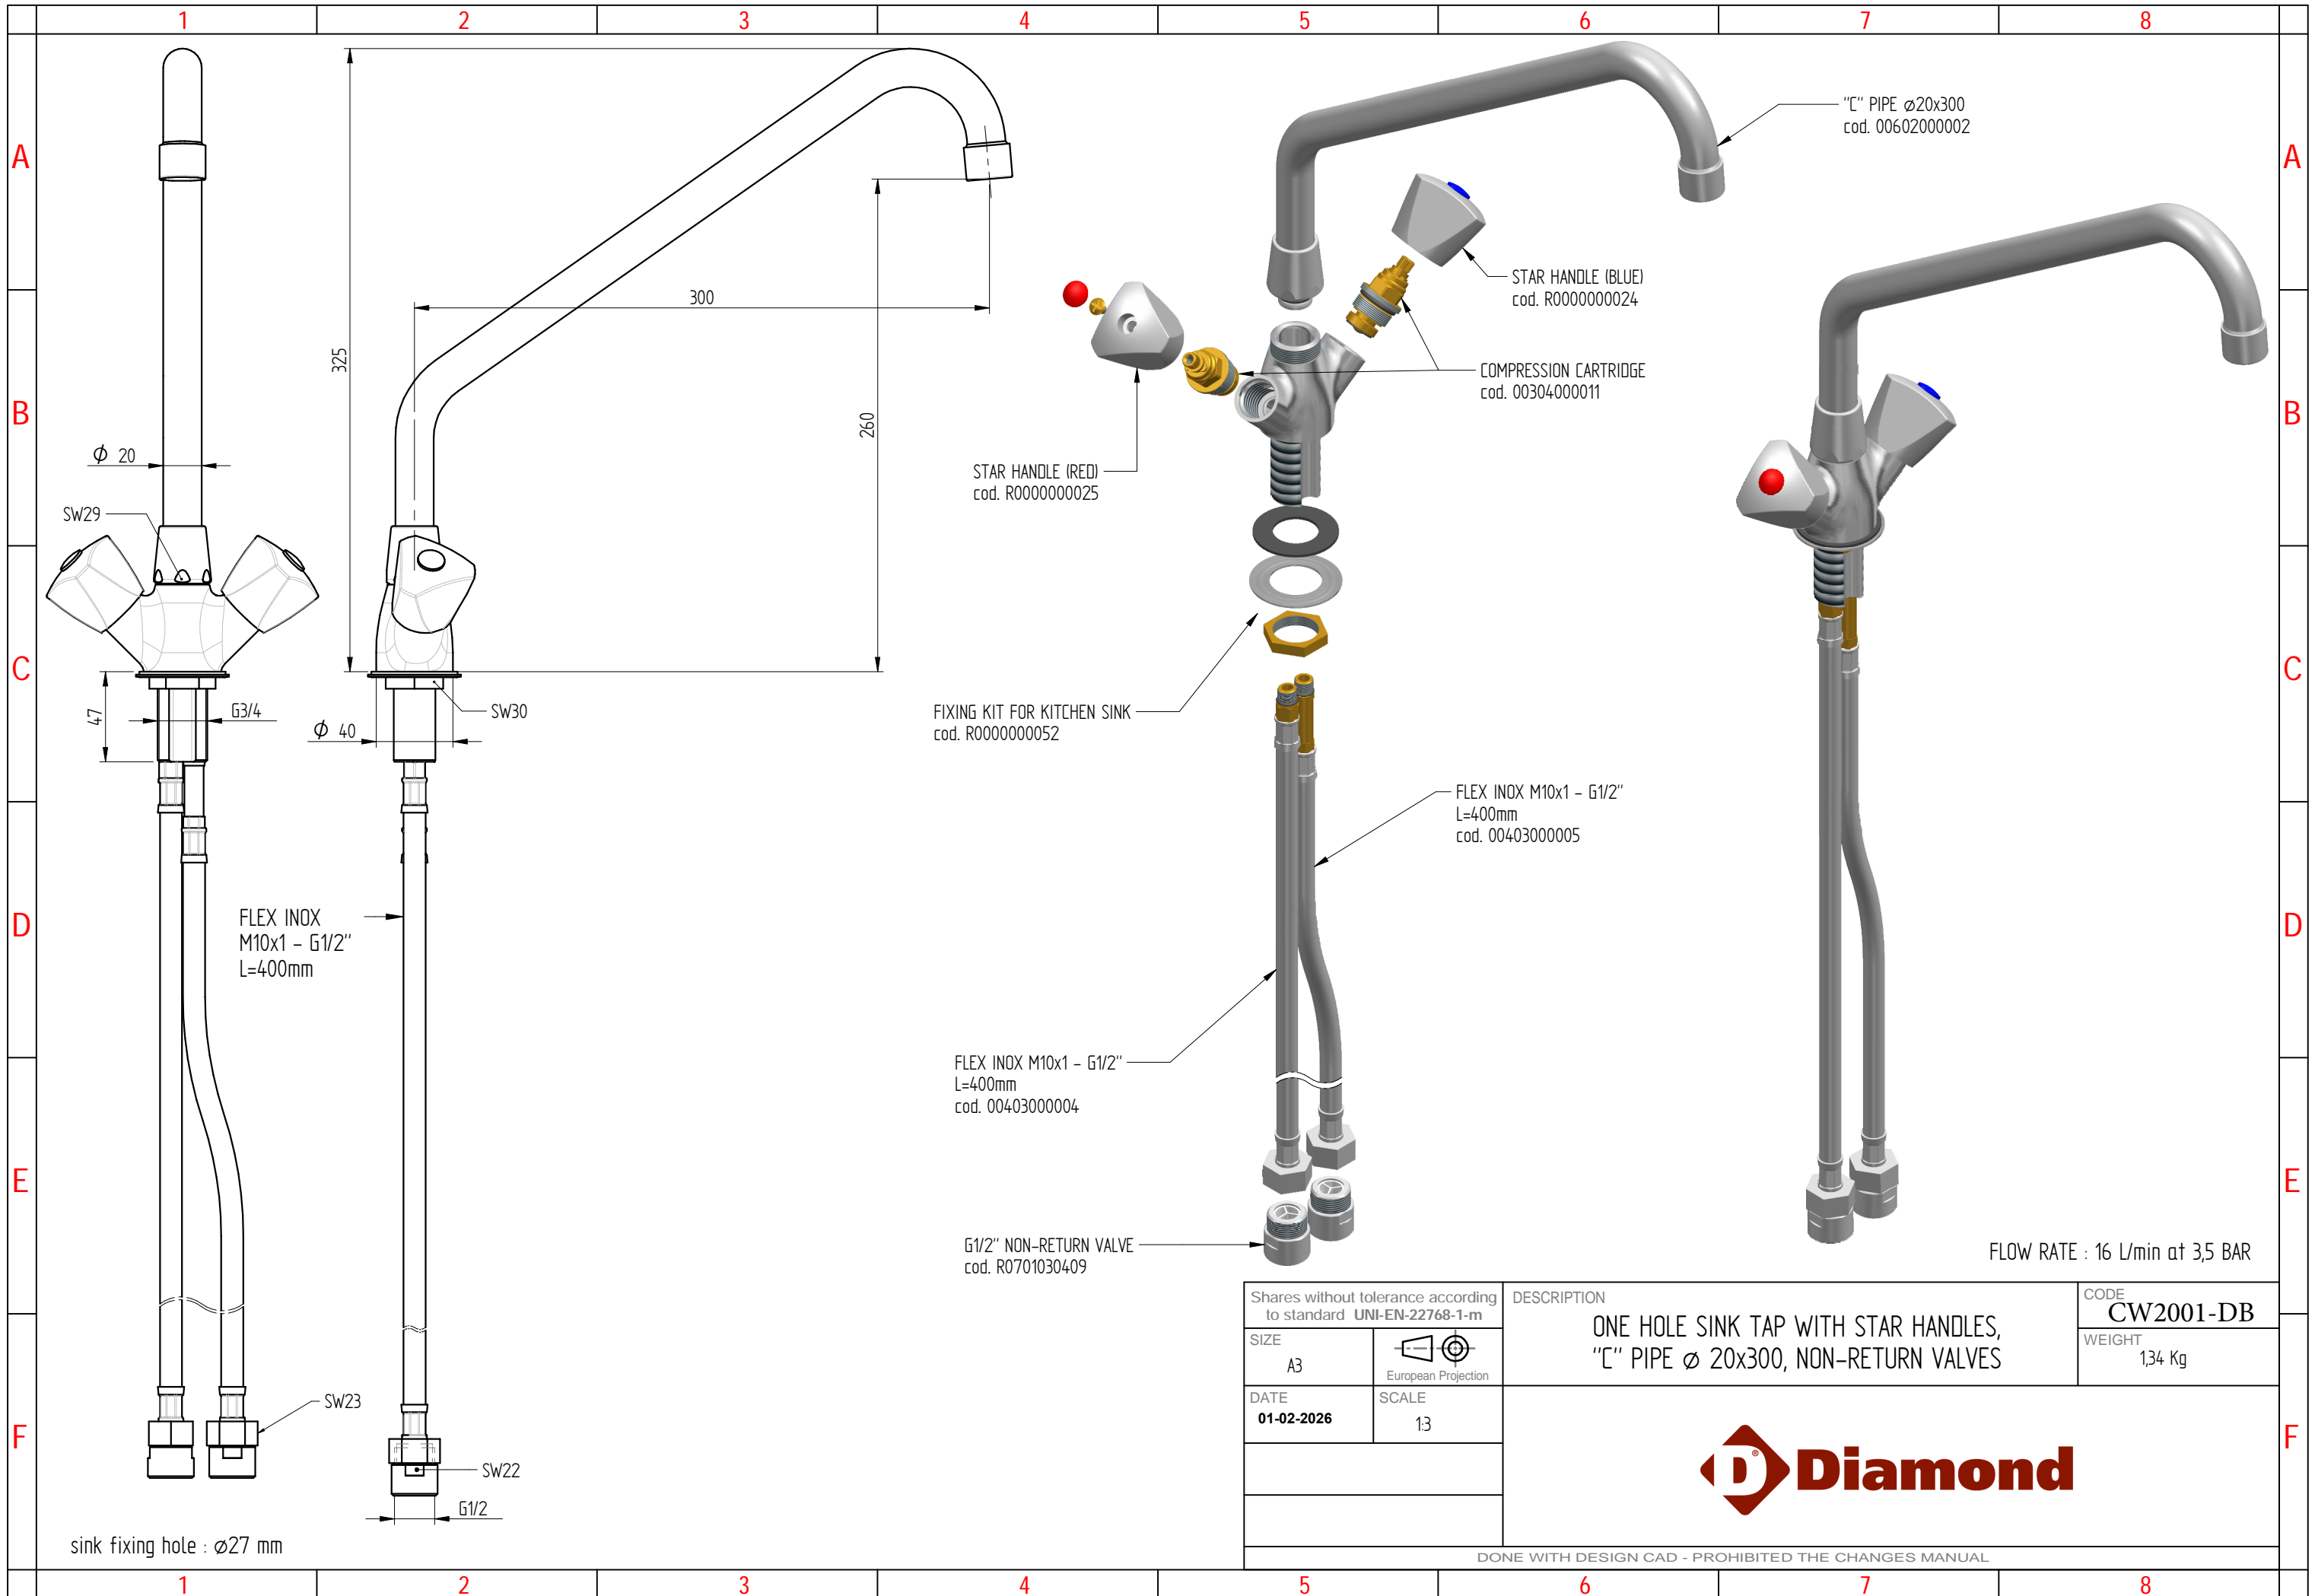

MOD : CW2001-DB

Production code : R01B1020236

Jet engine compressor drawings

Creative
MARKET

04/2026

Shares without tolerance according to standard UNI-EN-22768-1-m		DESCRIPTION ONE HOLE SINK TAP WITH STAR HANDLES, "C" PIPE $\phi 20 \times 300$, NON-RETURN VALVES	CODE CW2001-DB
SIZE A3	European Projection		WEIGHT 1,34 Kg
DATE 01-02-2026	SCALE 13		
DONE WITH DESIGN CAD - PROHIBITED THE CHANGES MANUAL			