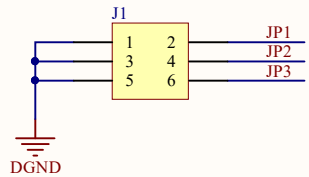

MOD : BAL68/8-05

Production code : ABW 8S

04/2026

Title		
Size	Number	Revision
A4		
Date:	2026/3/6	Sheet of
File:	E:\work2025\...\adc.SchDoc	Drawn By:

Title		
Size A4	Number	Revision
Date: 2026/3/6	Sheet of	
File: E:\work2025\...\display.SchDoc	Drawn By:	