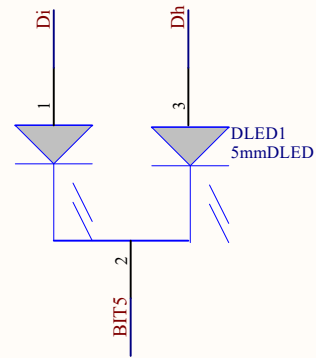

MOD : BAL68/8-05

Production code : ABW 8S

04/2026

Title		
Size	Number	Revision
A4		
Date:	2026/3/6	Sheet of
File:	E:\work2025\...\adc.SchDoc	Drawn By:

Title		
Size A4	Number	Revision
Date: 2026/3/6	Sheet of	
File: E:\work2025\...\display.SchDoc	Drawn By:	

Title		
Size	Number	Revision
A4		
Date:	2026/3/6	Sheet of
File:	E:\work2025\...\main.SchDoc	Drawn By:

Title		
Size A4	Number	Revision
Date: 2026/3/6	Sheet of	
File: E:\work\2025\...\power.SchDoc	Drawn By:	