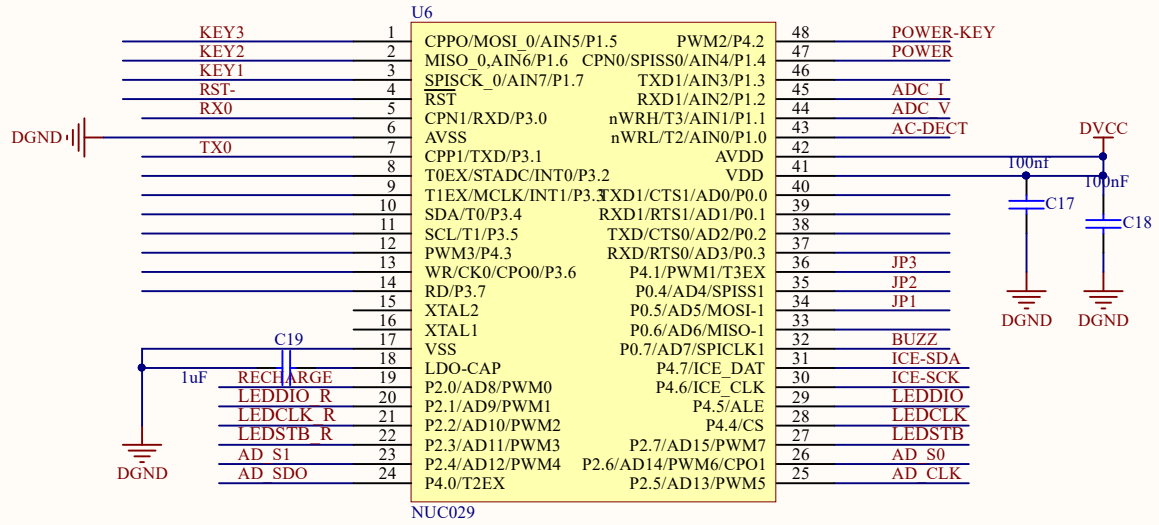

MOD : BAL68/8-05

Production code : ABW 8S

04/2026

Title		
Size	Number	Revision
A4		
Date:	2026/3/6	Sheet of
File:	E:\work2025\...\adc.SchDoc	Drawn By:

Title		
Size A4	Number	Revision
Date: 2026/3/6	Sheet of	
File: E:\work2025\...\display.SchDoc	Drawn By:	