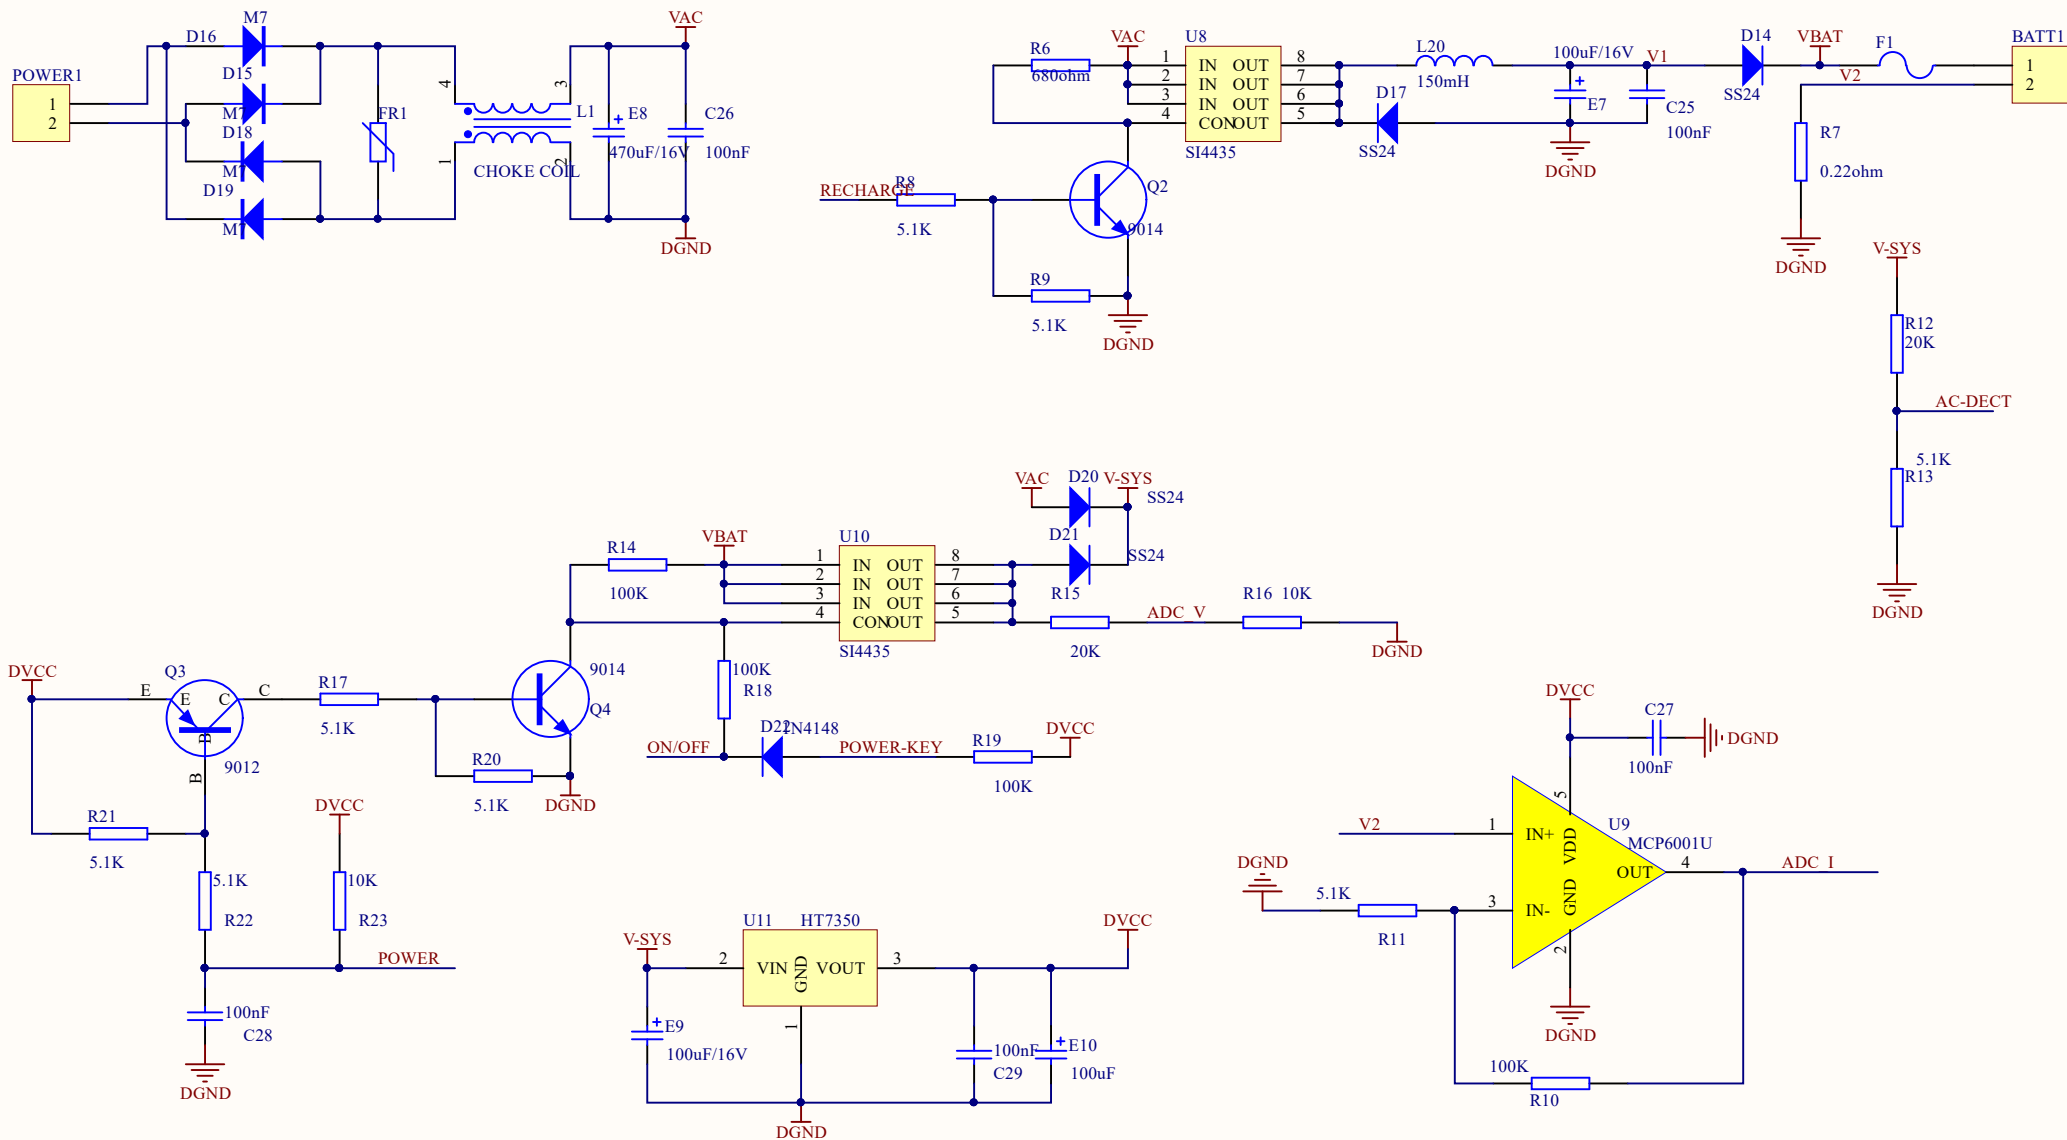

MOD : BAL68/8-05

Production code : ABW 8S

04/2026

Title		
Size	Number	Revision
A4		
Date:	2026/3/6	Sheet of
File:	E:\work2025\...\adc.SchDoc	Drawn By:

Title		
Size A4	Number	Revision
Date: 2026/3/6	Sheet of	
File: E:\work2025\...\display.SchDoc	Drawn By:	

Title		
Size	Number	Revision
A4		
Date:	2026/3/6	Sheet of
File:	E:\work2025\...\main.SchDoc	Drawn By:

Title		
Size A4	Number	Revision
Date: 2026/3/6	Sheet of	
File: E:\work\2025\...\power.SchDoc	Drawn By:	