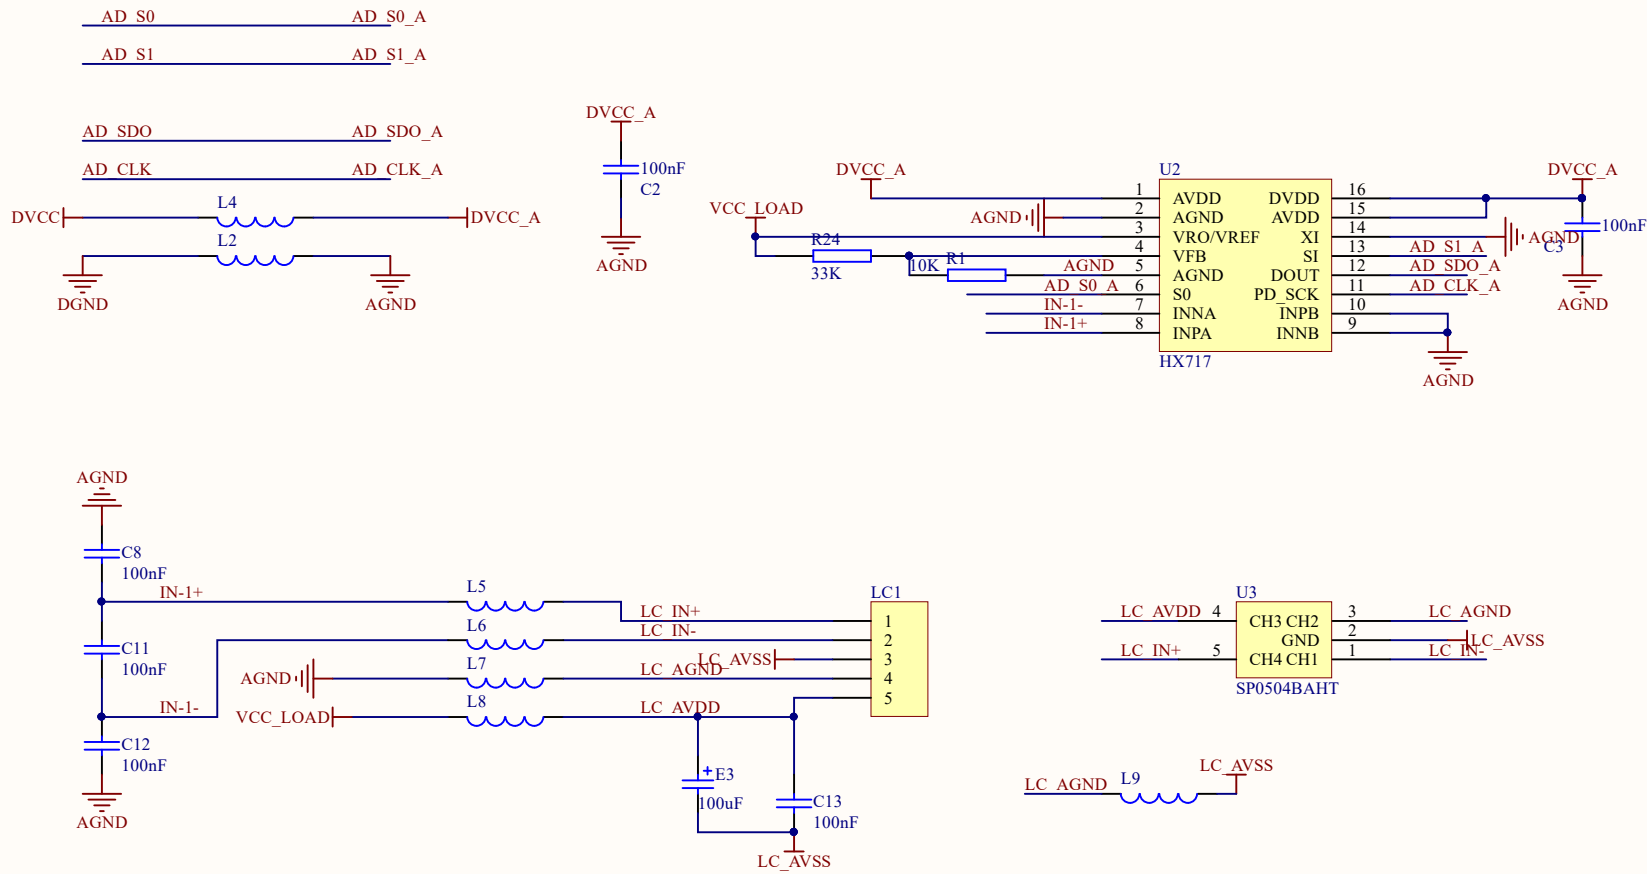

MOD : BAL68/8-05

Production code : ABW 8S

04/2026

Title		
Size	Number	Revision
A4		
Date:	2026/3/6	Sheet of
File:	E:\work2025\...\adc.SchDoc	Drawn By:

Title		
Size A4	Number	Revision
Date: 2026/3/6	Sheet of	
File: E:\work2025\...\display.SchDoc	Drawn By:	