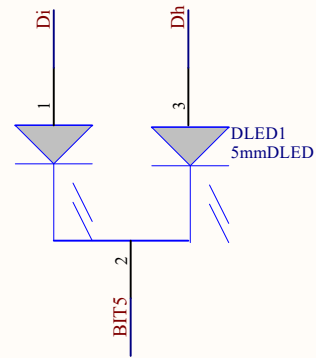

MOD : BAL68/4-01

Production code : ABW 4S

04/2026

Title		
Size	Number	Revision
A4		
Date:	2026/3/6	Sheet of
File:	E:\work2025\...\adc.SchDoc	Drawn By:

Title		
Size A4	Number	Revision
Date: 2026/3/6	Sheet of	
File: E:\work2025\...\display.SchDoc	Drawn By:	

Title		
Size	Number	Revision
A4		
Date:	2026/3/6	Sheet of
File:	E:\work2025\...\main.SchDoc	Drawn By:

Title		
Size A4	Number	Revision
Date: 2026/3/6	Sheet of	
File: E:\work2025\...\power.SchDoc	Drawn By:	