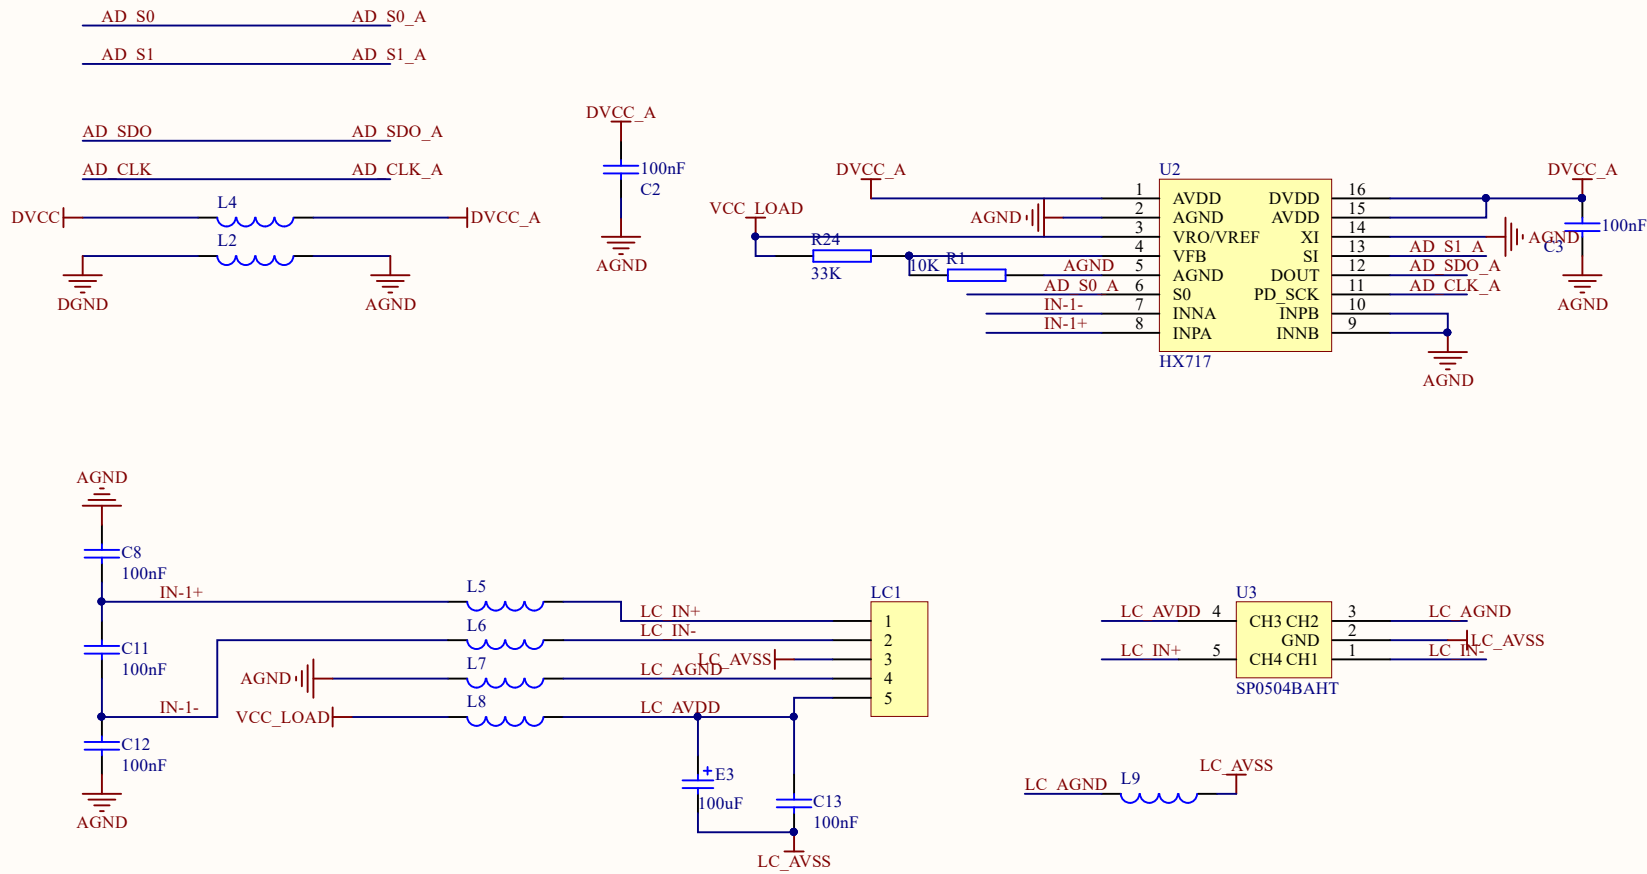

MOD : BAL68/4-01

Production code : ABW 4S

04/2026

Title		
Size	Number	Revision
A4		
Date:	2026/3/6	Sheet of
File:	E:\work2025\...\adc.SchDoc	Drawn By:

Title		
Size A4	Number	Revision
Date: 2026/3/6	Sheet of	
File: E:\work2025\...\display.SchDoc	Drawn By:	