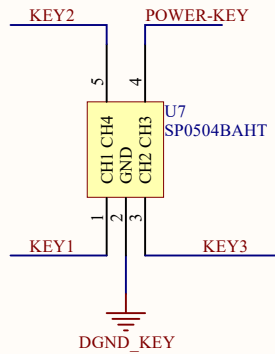

MOD : BAL68/4-01

Production code : ABW 4S

04/2026

Title		
Size	Number	Revision
A4		
Date:	2026/3/6	Sheet of
File:	E:\work2025\...\adc.SchDoc	Drawn By:

Title		
Size A4	Number	Revision
Date: 2026/3/6	Sheet of	
File: E:\work2025\...\display.SchDoc	Drawn By:	

Title		
Size	Number	Revision
A4		
Date:	2026/3/6	Sheet of
File:	E:\work2025\...\main.SchDoc	Drawn By:

Title		
Size A4	Number	Revision
Date: 2026/3/6	Sheet of	
File: E:\work2025\...\power.SchDoc	Drawn By:	