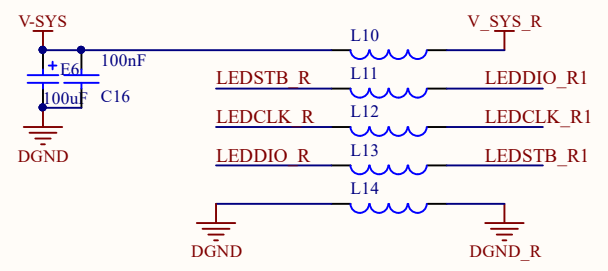

MOD : BAL68/4-01

Production code : ABW 4S

04/2026

Title		
Size	Number	Revision
A4		
Date:	2026/3/6	Sheet of
File:	E:\work2025\...\adc.SchDoc	Drawn By:

Title		
Size A4	Number	Revision
Date: 2026/3/6	Sheet of	
File: E:\work2025\...\display.SchDoc	Drawn By:	