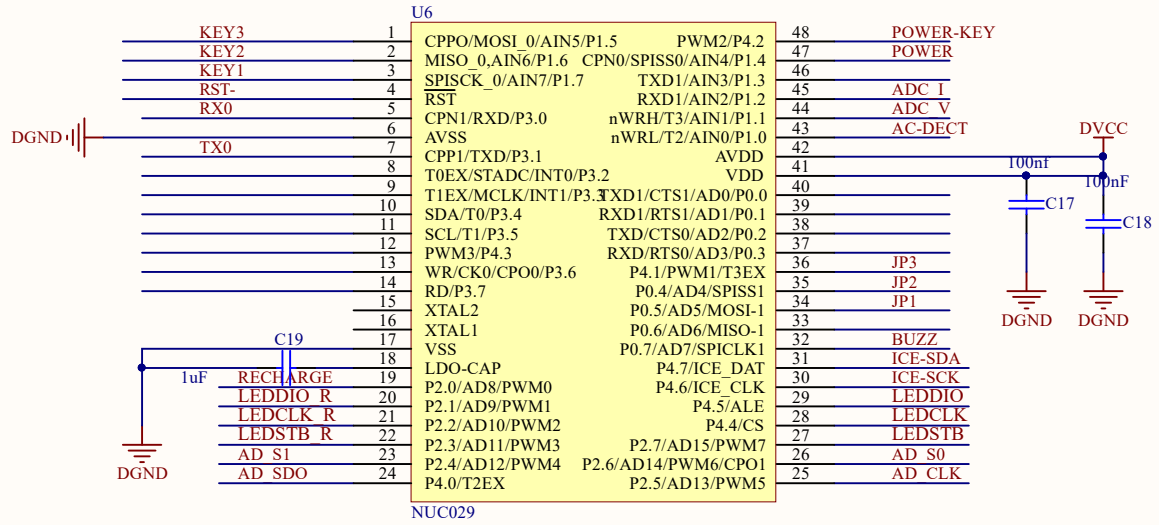

MOD : BAL68/4-01

Production code : ABW 4S

04/2026

Title		
Size	Number	Revision
A4		
Date:	2026/3/6	Sheet of
File:	E:\work2025\...\adc.SchDoc	Drawn By:

Title		
Size A4	Number	Revision
Date: 2026/3/6	Sheet of	
File: E:\work2025\...\display.SchDoc	Drawn By:	