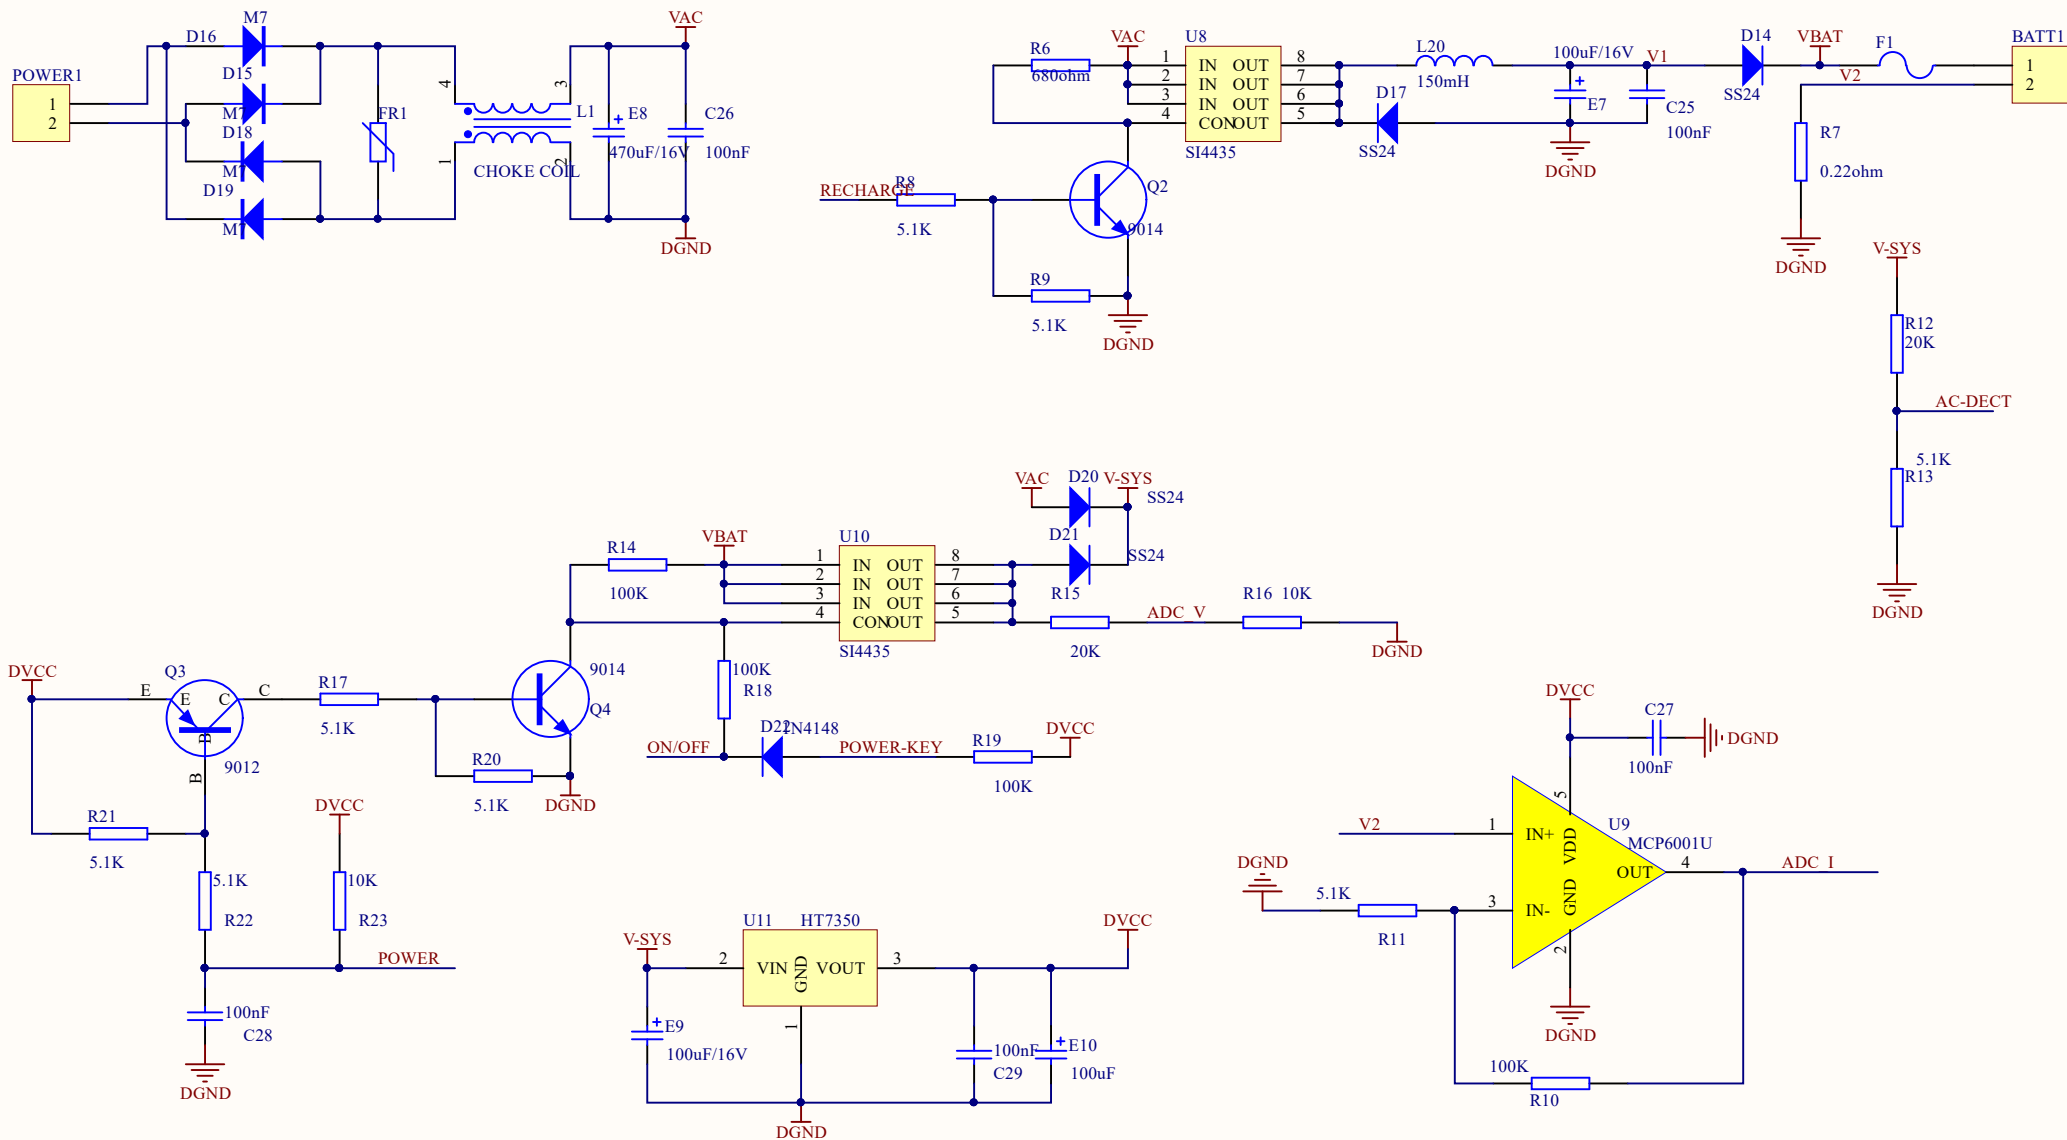

MOD : BAL68/4-01

Production code : ABW 4S

04/2026

Title		
Size	Number	Revision
A4		
Date:	2026/3/6	Sheet of
File:	E:\work2025\...\adc.SchDoc	Drawn By:

Title		
Size A4	Number	Revision
Date: 2026/3/6	Sheet of	
File: E:\work2025\...\display.SchDoc	Drawn By:	

Title		
Size	Number	Revision
A4		
Date:	2026/3/6	Sheet of
File:	E:\work2025\...\main.SchDoc	Drawn By:

Title		
Size A4	Number	Revision
Date: 2026/3/6	Sheet of	
File: E:\work2025\...\power.SchDoc	Drawn By:	