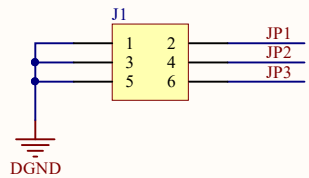

MOD : BAL68/4-01

Production code : ABW 4S

04/2026

Title		
Size	Number	Revision
A4		
Date:	2026/3/6	Sheet of
File:	E:\work2025\...\adc.SchDoc	Drawn By:

Title		
Size A4	Number	Revision
Date: 2026/3/6	Sheet of	
File: E:\work2025\...\display.SchDoc	Drawn By:	