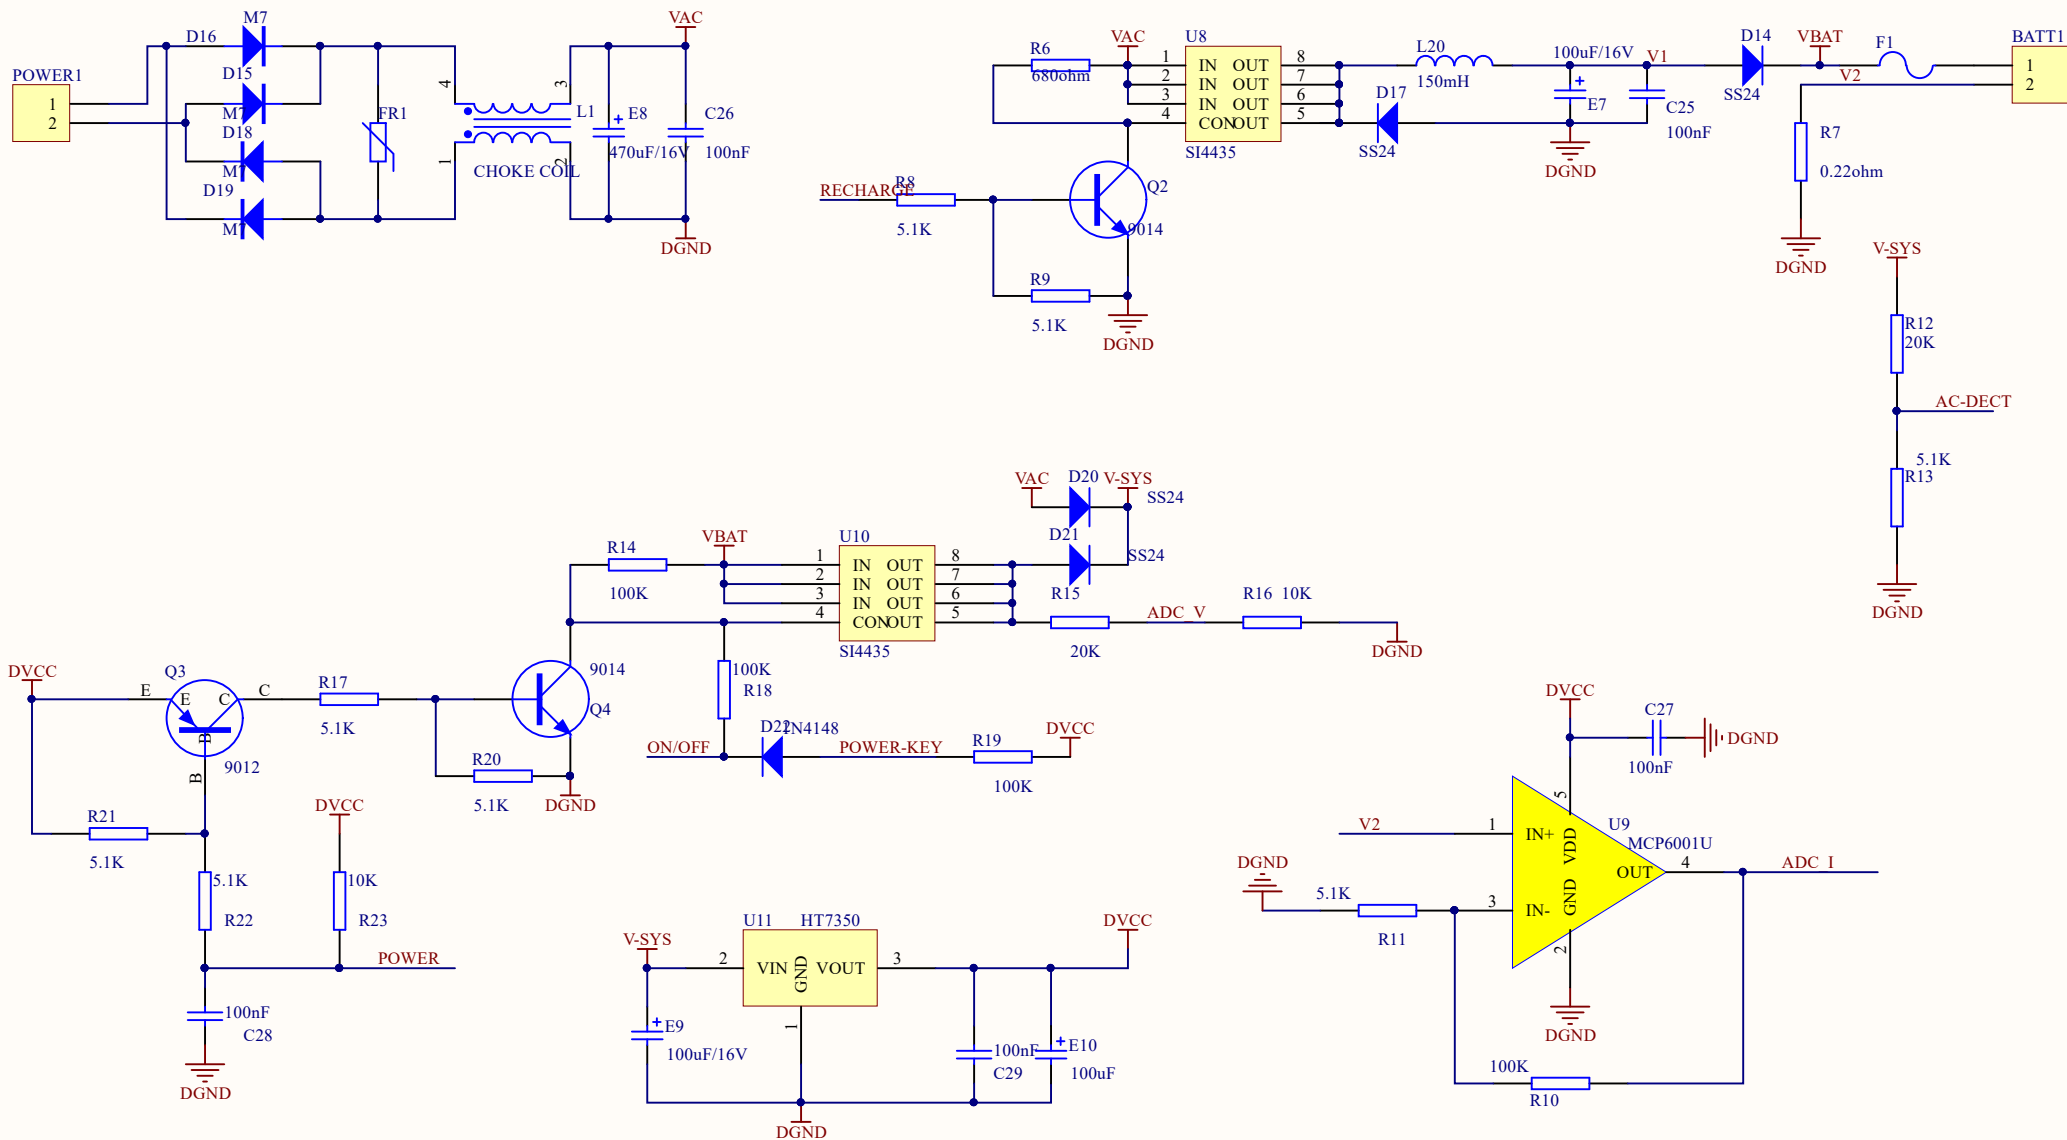

MOD : BAL/6-1

Production code : ABW 6

04/2026

Title		
Size	Number	Revision
A4		
Date:	2026/3/6	Sheet of
File:	E:\work2025\...\adc.SchDoc	Drawn By:

Title		
Size A4	Number	Revision
Date: 2026/3/6	Sheet of	
File: E:\work2025\...\display.SchDoc	Drawn By:	

Title		
Size	Number	Revision
A4		
Date:	2026/3/6	Sheet of
File:	E:\work2025\...\main.SchDoc	Drawn By:

Title		
Size A4	Number	Revision
Date: 2026/3/6	Sheet of	
File: E:\work\2025\...\power.SchDoc	Drawn By:	