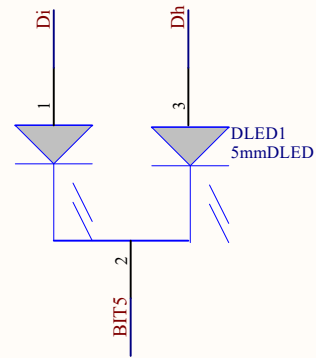

MOD : BAL/6-1

Production code : ABW 6

04/2026

Title		
Size	Number	Revision
A4		
Date:	2026/3/6	Sheet of
File:	E:\work2025\...\adc.SchDoc	Drawn By:

Title		
Size A4	Number	Revision
Date: 2026/3/6	Sheet of	
File: E:\work2025\...\display.SchDoc	Drawn By:	

Title		
Size	Number	Revision
A4		
Date:	2026/3/6	Sheet of
File:	E:\work2025\...\main.SchDoc	Drawn By:

Title		
Size A4	Number	Revision
Date: 2026/3/6	Sheet of	
File: E:\work\2025\...\power.SchDoc	Drawn By:	