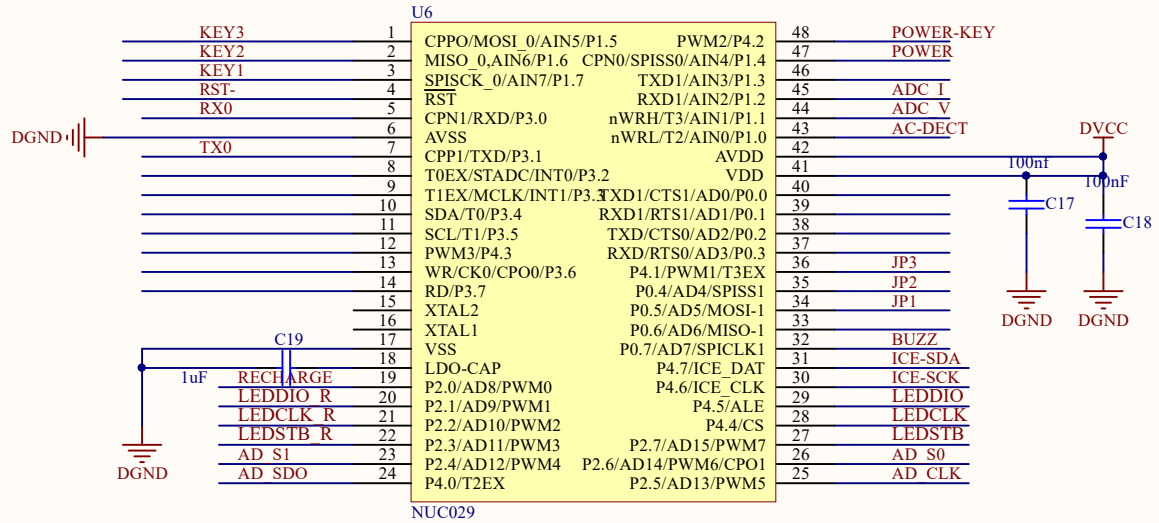

MOD : BAL/6-1

Production code : ABW 6

04/2026

Title		
Size	Number	Revision
A4		
Date:	2026/3/6	Sheet of
File:	E:\work2025\...\adc.SchDoc	Drawn By:

Title		
Size A4	Number	Revision
Date: 2026/3/6	Sheet of	
File: E:\work2025\...\display.SchDoc	Drawn By:	