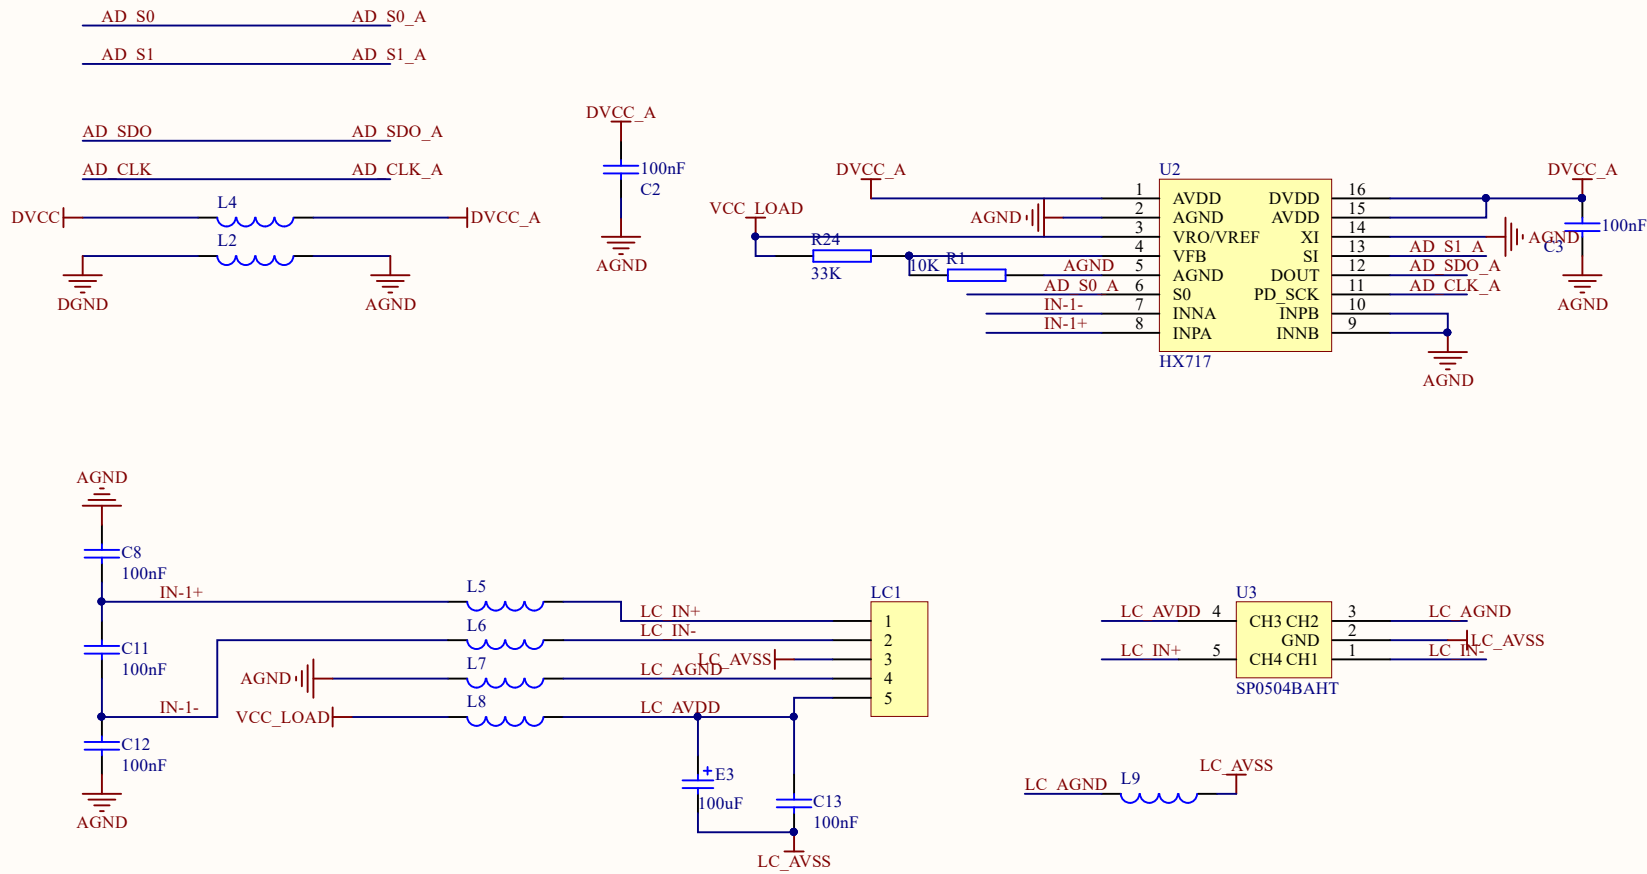

MOD : BAL/6-1

Production code : ABW 6

04/2026

Title		
Size	Number	Revision
A4		
Date:	2026/3/6	Sheet of
File:	E:\work2025\...\adc.SchDoc	Drawn By:

Title		
Size A4	Number	Revision
Date: 2026/3/6	Sheet of	
File: E:\work2025\...\display.SchDoc	Drawn By:	