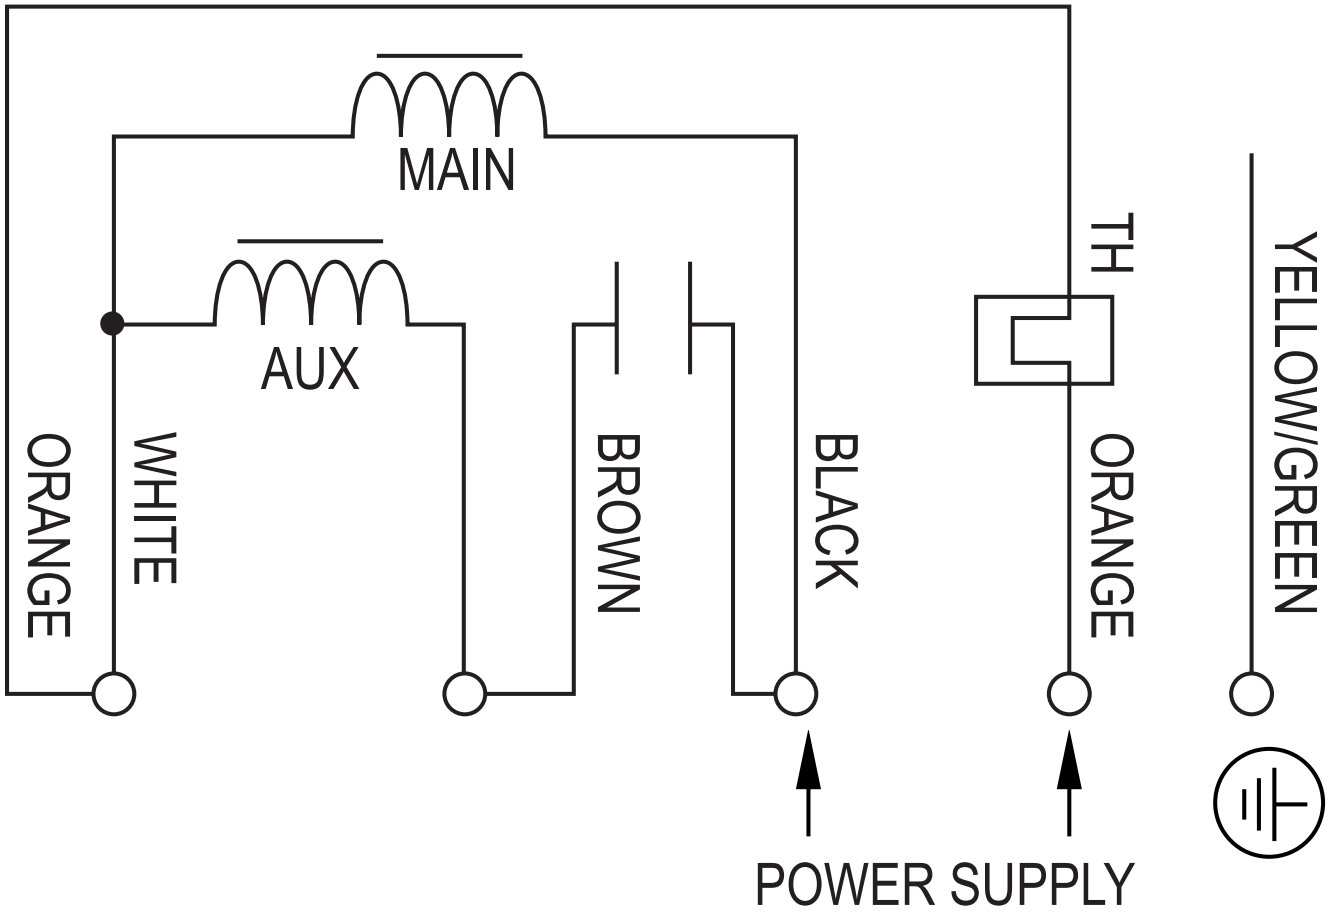

MOD : CSL2009-VTM

Production code : HPL/2004

04/2026

Connection diagram

BLACK
BLUE
RED
YELLOW
BROWN
GREEN
WHITE
YELLOW/GREEN
ORANGE
GREY
VIOLET
SPEED 1,2,3,4
PHASE
NEUTRAL