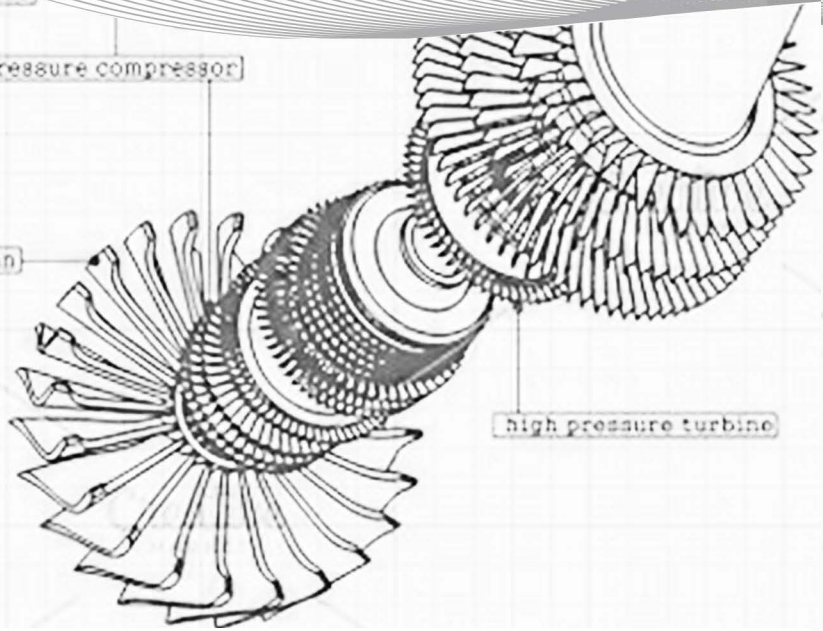

high pressure compressor

low pressure compressor

fan

high pressure turbine

AC8 : WR-30X1-L

DfcXi Wjcb VtXY MKL

fan

low pressure compressor

low pressure turbine

high pressure turbine

low pressure turbine

low pressure turbine

low pressure compressor

high pressure turbine

high pressure compressor

Exploded parts diagrams