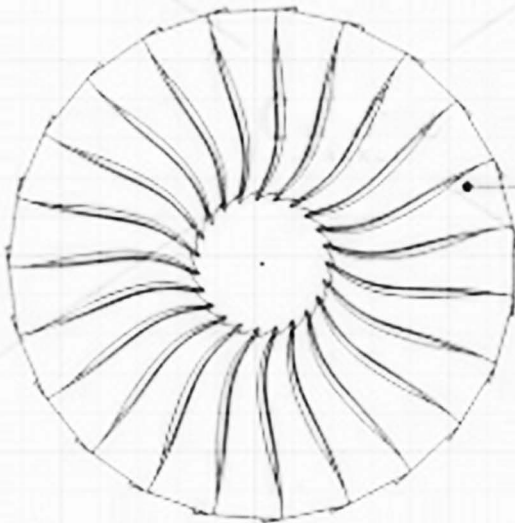

high pressure compressor

low pressure compressor

fan

high pressure turbine

AC8 : WR-30X1-L

DfcXi Wjcb VtXY MKL

fan

low pressure compressor

low pressure turbine

high pressure turbine

low pressure turbine

low pressure turbine

low pressure compressor

high pressure turbine

high pressure compressor

Exploded parts diagrams