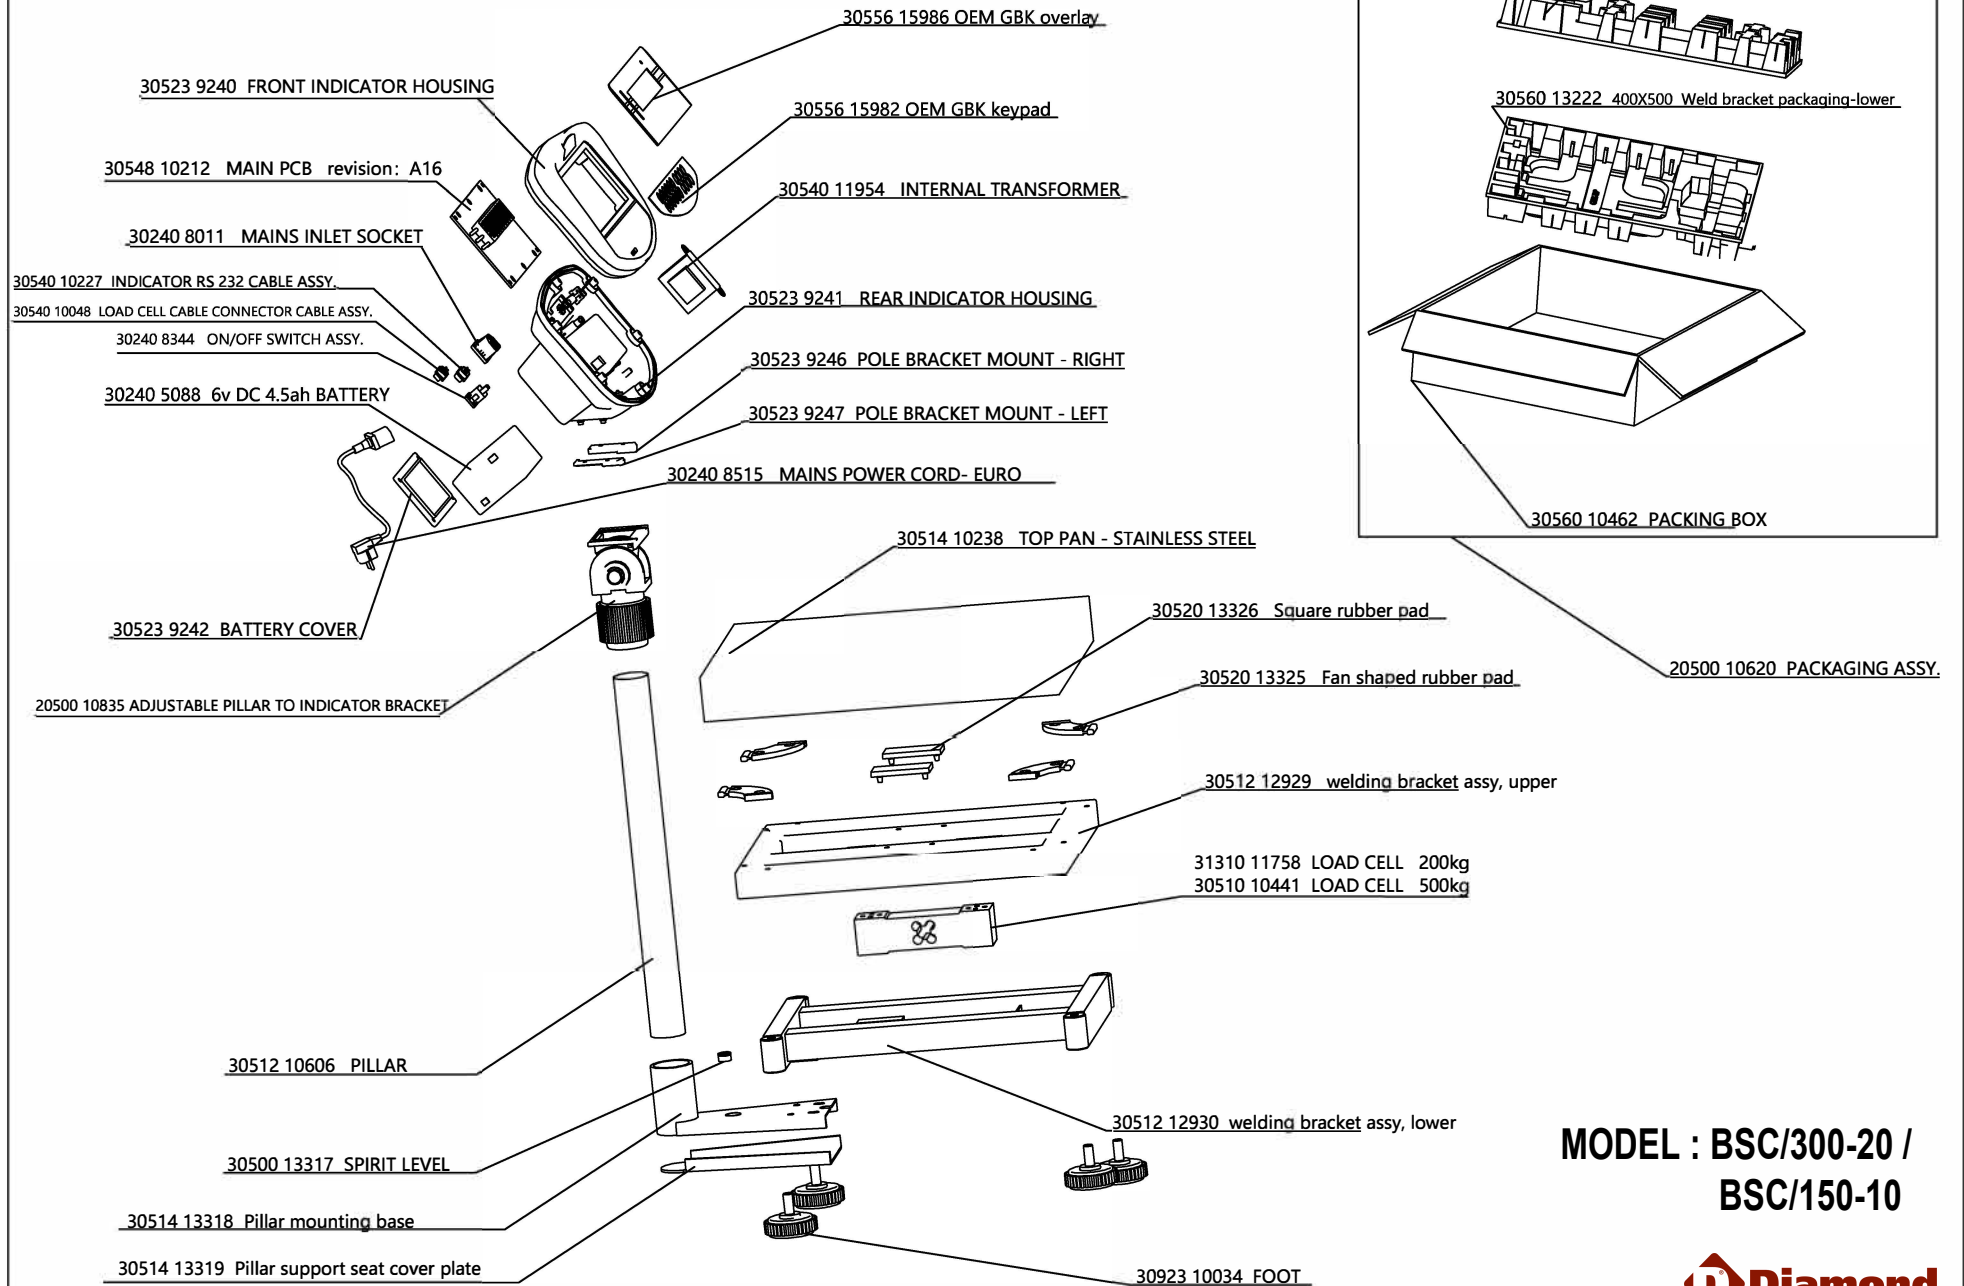

MOD : BSC/300-20

Production code : GFK 300

Jet engine compressor drawings

Creative
MARKET

04/2026

Exploded parts diagrams

**MODEL : BSC/300-20 /
BSC/150-10**