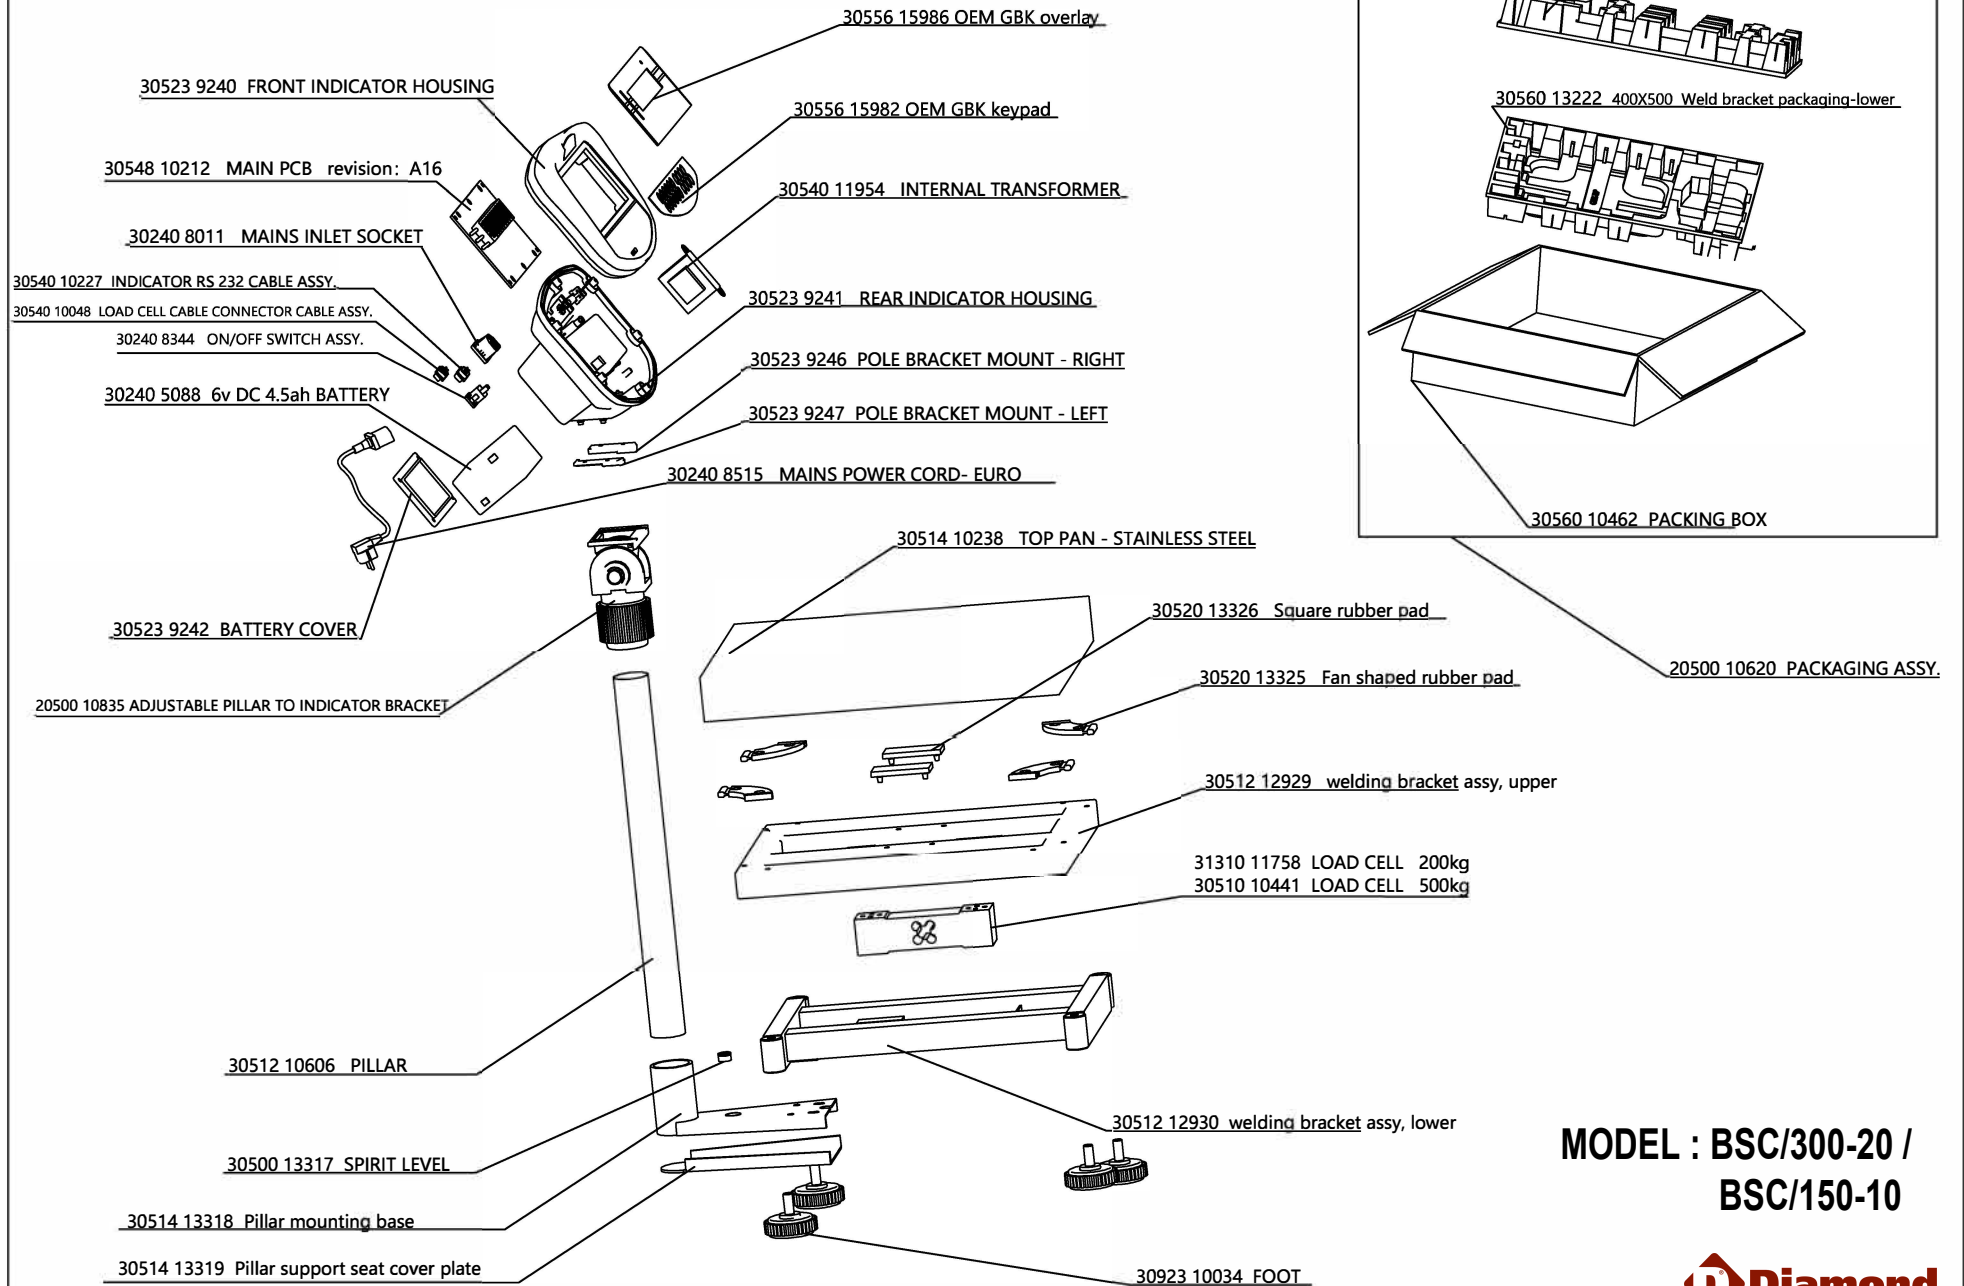

MOD : BSC/150-10

Production code : GFK 150

Jet engine compressor drawings

Creative
MARKET

04/2026

Exploded parts diagrams

**MODEL : BSC/300-20 /
BSC/150-10**