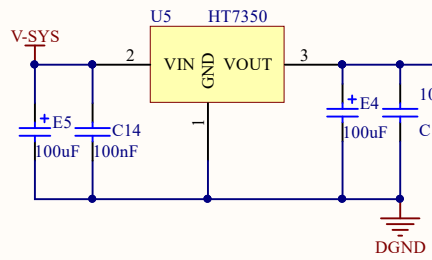

MOD : BSC5/75-20

Production code : CPWplus 75M

04/2026

Title		
Size	Number	Revision
A4		
Date:	2026/3/6	Sheet of
File:	E:\work2025\...\adc.SchDoc	Drawn By:

Title		
Size A4	Number	Revision
Date: 2026/3/6	Sheet of	
File: E:\work2025\...\display.SchDoc	Drawn By:	