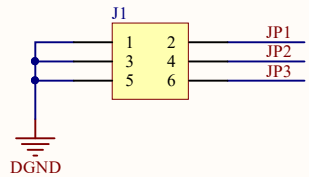

MOD : BSC5/75-20

Production code : CPWplus 75M

04/2026

Title		
Size	Number	Revision
A4		
Date:	2026/3/6	Sheet of
File:	E:\work2025\...\adc.SchDoc	Drawn By:

Title		
Size A4	Number	Revision
Date: 2026/3/6	Sheet of	
File: E:\work2025\...\display.SchDoc	Drawn By:	