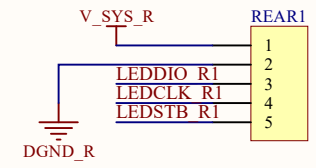

MOD : BSC5/75-20

Production code : CPWplus 75M

04/2026

Title		
Size	Number	Revision
A4		
Date:	2026/3/6	Sheet of
File:	E:\work2025\...\adc.SchDoc	Drawn By:

Title		
Size A4	Number	Revision
Date: 2026/3/6	Sheet of	
File: E:\work2025\...\display.SchDoc	Drawn By:	