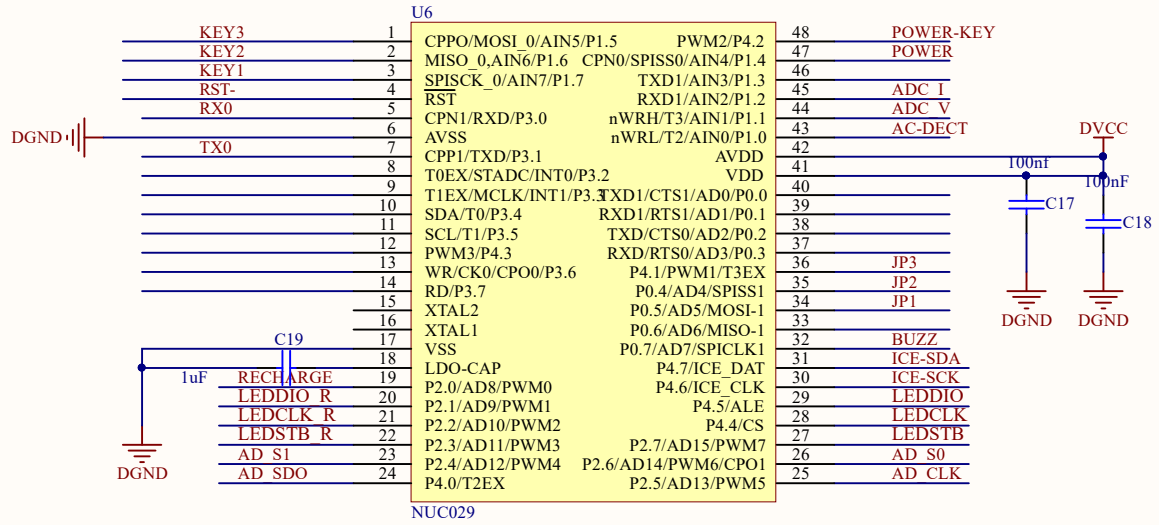

MOD : BSC5/75-20

Production code : CPWplus 75M

04/2026

Title		
Size	Number	Revision
A4		
Date:	2026/3/6	Sheet of
File:	E:\work2025\...\adc.SchDoc	Drawn By:

Title		
Size A4	Number	Revision
Date: 2026/3/6	Sheet of	
File: E:\work2025\...\display.SchDoc	Drawn By:	