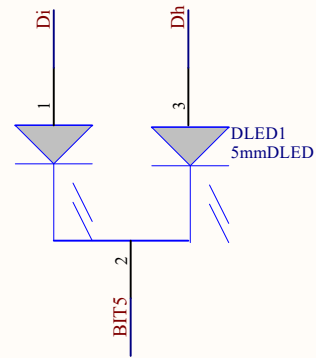

MOD : BSC5/75-20

Production code : CPWplus 75M

04/2026

Title		
Size	Number	Revision
A4		
Date:	2026/3/6	Sheet of
File:	E:\work2025\...\adc.SchDoc	Drawn By:

Title		
Size A4	Number	Revision
Date: 2026/3/6	Sheet of	
File: E:\work2025\...\display.SchDoc	Drawn By:	

Title		
Size	Number	Revision
A4		
Date:	2026/3/6	Sheet of
File:	E:\work2025\...\main.SchDoc	Drawn By: