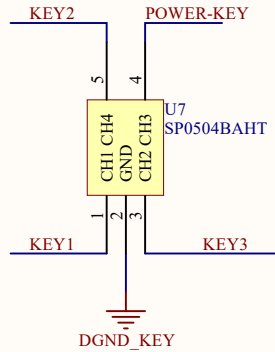

MOD : BSC5/75-20

Production code : CPWplus 75M

04/2026

Title		
Size	Number	Revision
A4		
Date:	2026/3/6	Sheet of
File:	E:\work2025\...\adc.SchDoc	Drawn By:

Title		
Size A4	Number	Revision
Date: 2026/3/6	Sheet of	
File: E:\work2025\...\display.SchDoc	Drawn By:	