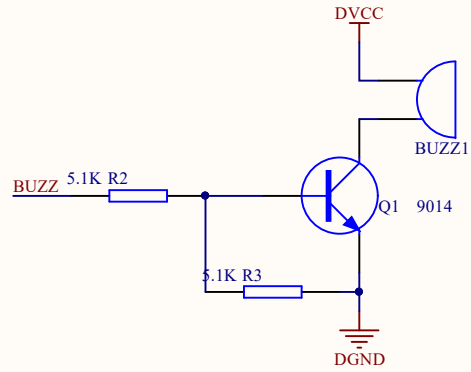

MOD : BSC5/75-20

Production code : CPWplus 75M

04/2026

Title		
Size	Number	Revision
A4		
Date:	2026/3/6	Sheet of
File:	E:\work2025\...\adc.SchDoc	Drawn By:

Title		
Size A4	Number	Revision
Date: 2026/3/6	Sheet of	
File: E:\work2025\...\display.SchDoc	Drawn By:	