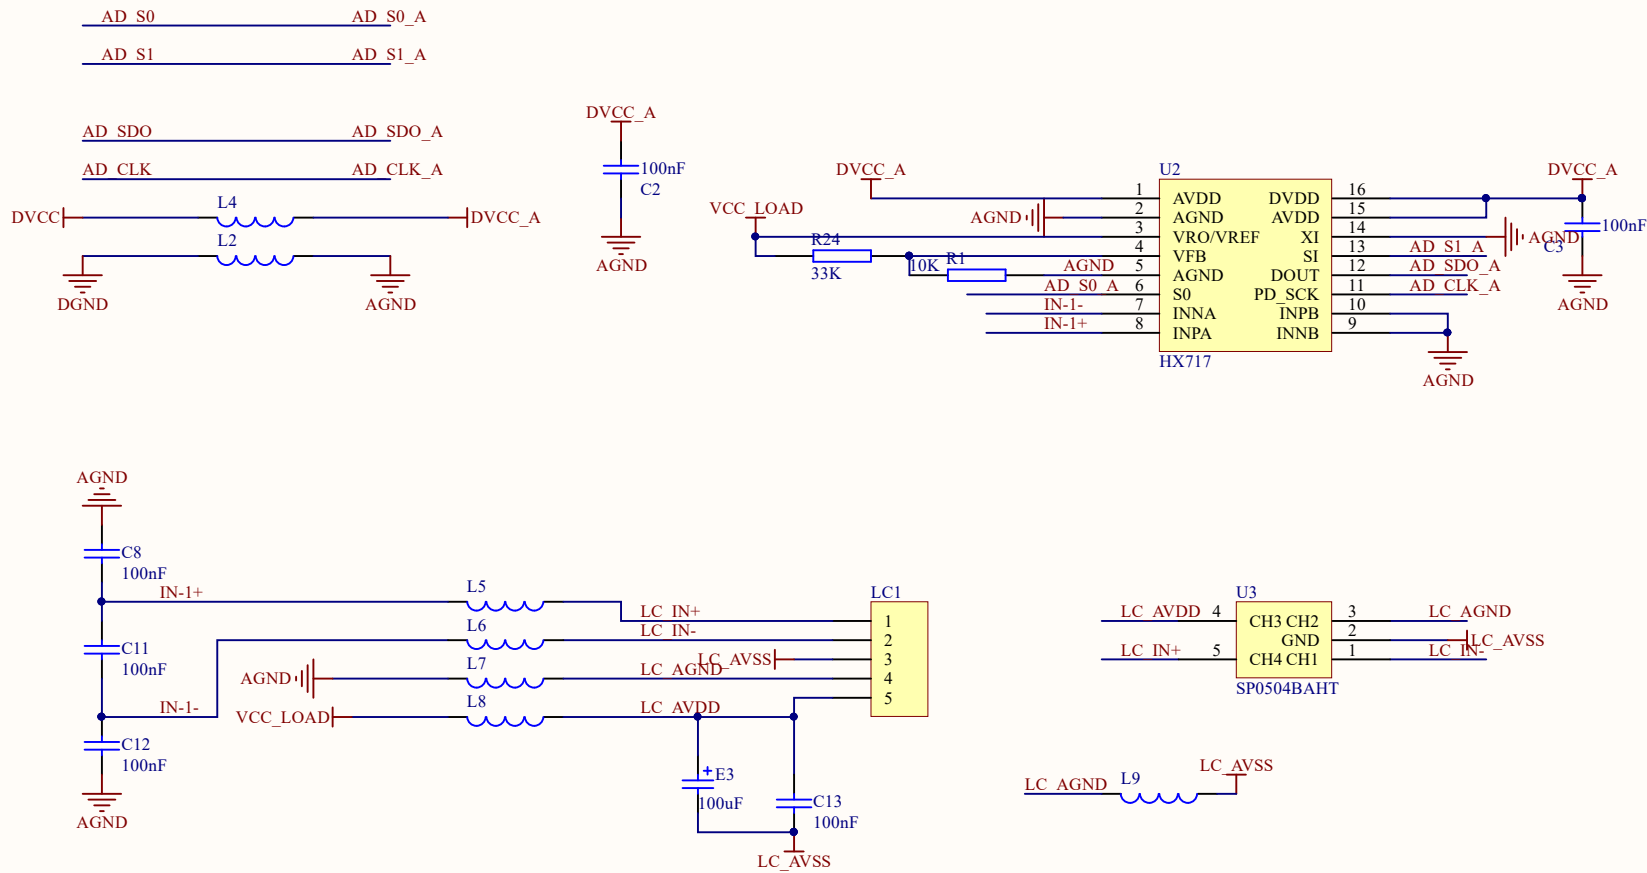

MOD : BSC5/75-20

Production code : CPWplus 75M

04/2026

Title		
Size	Number	Revision
A4		
Date:	2026/3/6	Sheet of
File:	E:\work2025\...\adc.SchDoc	Drawn By:

Title		
Size A4	Number	Revision
Date: 2026/3/6	Sheet of	
File: E:\work2025\...\display.SchDoc	Drawn By:	