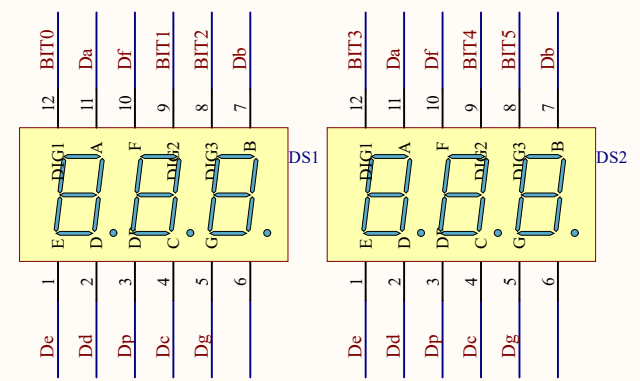

MOD : BSC5/75-20

Production code : CPWplus 75M

04/2026

Title		
Size	Number	Revision
A4		
Date:	2026/3/6	Sheet of
File:	E:\work2025\...\adc.SchDoc	Drawn By:

Title		
Size A4	Number	Revision
Date: 2026/3/6	Sheet of	
File: E:\work2025\...\display.SchDoc	Drawn By:	