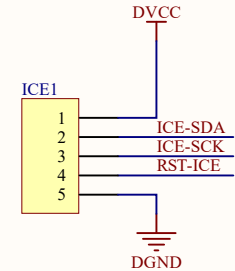

MOD : BSC5/75-20

Production code : CPWplus 75M

04/2026

Title		
Size	Number	Revision
A4		
Date:	2026/3/6	Sheet of
File:	E:\work2025\...\adc.SchDoc	Drawn By:

Title		
Size A4	Number	Revision
Date: 2026/3/6	Sheet of	
File: E:\work2025\...\display.SchDoc	Drawn By:	