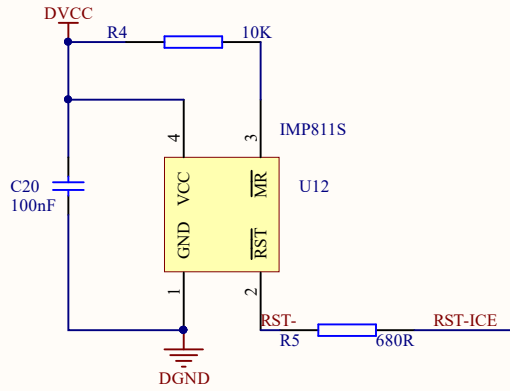

MOD : BSC5/75-20

Production code : CPWplus 75M

04/2026

Title		
Size	Number	Revision
A4		
Date:	2026/3/6	Sheet of
File:	E:\work2025\...\adc.SchDoc	Drawn By:

Title		
Size A4	Number	Revision
Date: 2026/3/6	Sheet of	
File: E:\work2025\...\display.SchDoc	Drawn By:	