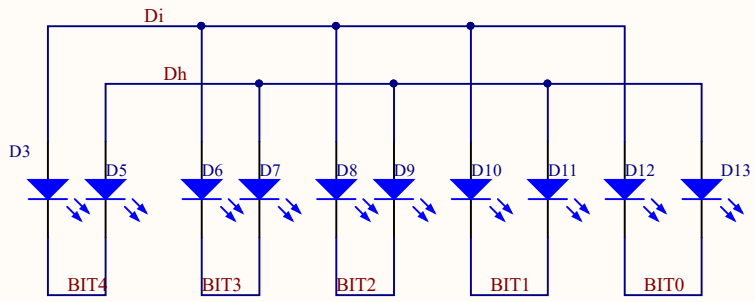

MOD : BSC5/75-20

Production code : CPWplus 75M

04/2026

Title		
Size	Number	Revision
A4		
Date:	2026/3/6	Sheet of
File:	E:\work2025\...\adc.SchDoc	Drawn By:

Title		
Size A4	Number	Revision
Date: 2026/3/6	Sheet of	
File: E:\work2025\...\display.SchDoc	Drawn By:	