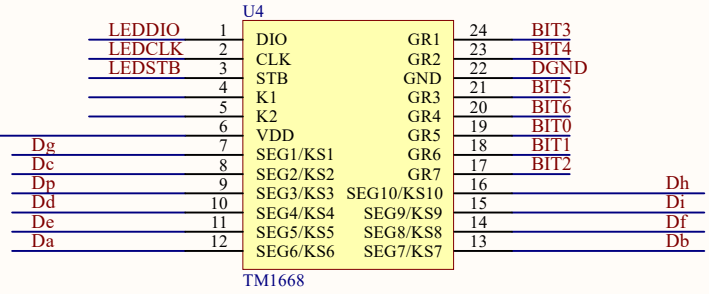

MOD : BSC5/75-20

Production code : CPWplus 75M

04/2026

Title		
Size	Number	Revision
A4		
Date:	2026/3/6	Sheet of
File:	E:\work2025\...\adc.SchDoc	Drawn By:

Title		
Size A4	Number	Revision
Date: 2026/3/6	Sheet of	
File: E:\work2025\...\display.SchDoc	Drawn By:	