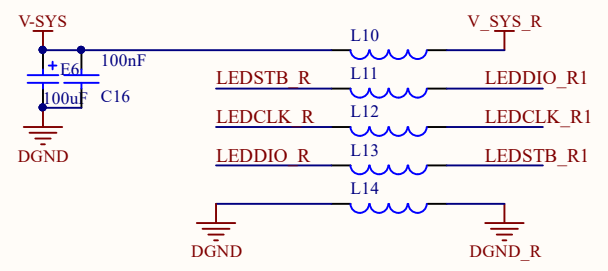

MOD : BSC5/75-20

Production code : CPWplus 75M

04/2026

Title		
Size	Number	Revision
A4		
Date:	2026/3/6	Sheet of
File:	E:\work2025\...\adc.SchDoc	Drawn By:

Title		
Size A4	Number	Revision
Date: 2026/3/6	Sheet of	
File: E:\work2025\...\display.SchDoc	Drawn By:	