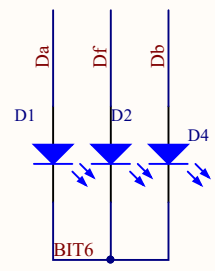

MOD : BSC5/75-20

Production code : CPWplus 75M

04/2026

Title		
Size	Number	Revision
A4		
Date:	2026/3/6	Sheet of
File:	E:\work2025\...\adc.SchDoc	Drawn By:

Title		
Size A4	Number	Revision
Date: 2026/3/6	Sheet of	
File: E:\work2025\...\display.SchDoc	Drawn By:	