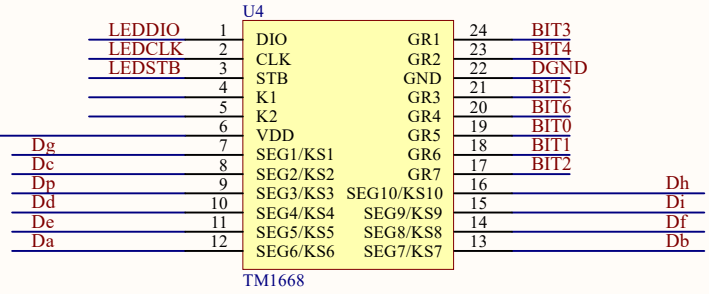

**MOD : BSC5/150-5**

**Production code : CPWplus 150M**

**04/2026**

Title		
Size	Number	Revision
A4		
Date:	2026/3/6	Sheet of
File:	E:\work2025\...\adc.SchDoc	Drawn By:

Title		
Size A4	Number	Revision
Date: 2026/3/6	Sheet of	
File: E:\work2025\...\display.SchDoc	Drawn By:	