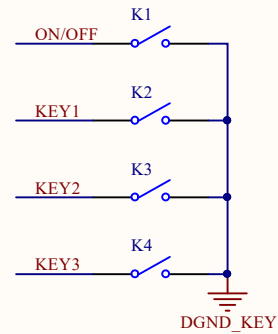

**MOD : BSC5/150-5**

**Production code : CPWplus 150M**

**04/2026**

Title		
Size	Number	Revision
A4		
Date:	2026/3/6	Sheet of
File:	E:\work2025\...\adc.SchDoc	Drawn By:

Title		
Size A4	Number	Revision
Date: 2026/3/6	Sheet of	
File: E:\work2025\...\display.SchDoc	Drawn By:	

Title		
Size	Number	Revision
A4		
Date:	2026/3/6	Sheet of
File:	E:\work2025\main.SchDoc	Drawn By:

Title		
Size A4	Number	Revision
Date: 2026/3/6	Sheet of	
File: E:\work\2025\...\power.SchDoc	Drawn By:	