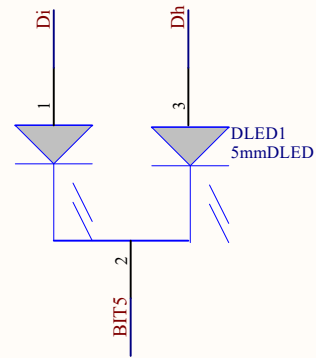

**MOD : BSC5/150-5**

**Production code : CPWplus 150M**

**04/2026**

Title		
Size	Number	Revision
A4		
Date:	2026/3/6	Sheet of
File:	E:\work2025\...\adc.SchDoc	Drawn By:

Title		
Size A4	Number	Revision
Date: 2026/3/6	Sheet of	
File: E:\work2025\...\display.SchDoc	Drawn By:	

Title		
Size	Number	Revision
A4		
Date:	2026/3/6	Sheet of
File:	E:\work2025\main.SchDoc	Drawn By:

Title		
Size A4	Number	Revision
Date: 2026/3/6	Sheet of	
File: E:\work\2025\...\power.SchDoc	Drawn By:	