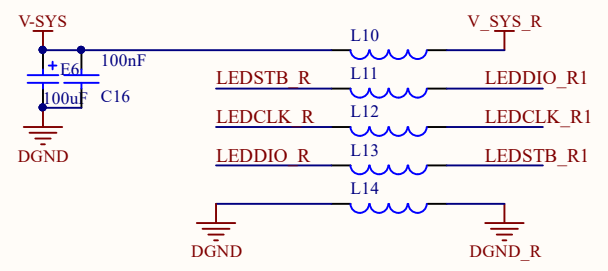

**MOD : BSC5/150-5**

**Production code : CPWplus 150M**

**04/2026**

Title		
Size	Number	Revision
A4		
Date:	2026/3/6	Sheet of
File:	E:\work2025\...\adc.SchDoc	Drawn By:

Title		
Size A4	Number	Revision
Date: 2026/3/6	Sheet of	
File: E:\work2025\...\display.SchDoc	Drawn By:	