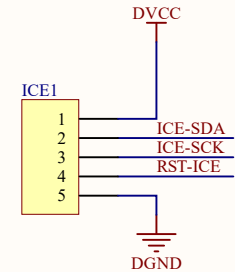

**MOD : BSC5/150-5**

**Production code : CPWplus 150M**

**04/2026**

Title		
Size	Number	Revision
A4		
Date:	2026/3/6	Sheet of
File:	E:\work2025\...\adc.SchDoc	Drawn By:

Title		
Size A4	Number	Revision
Date: 2026/3/6	Sheet of	
File: E:\work2025\...\display.SchDoc	Drawn By:	