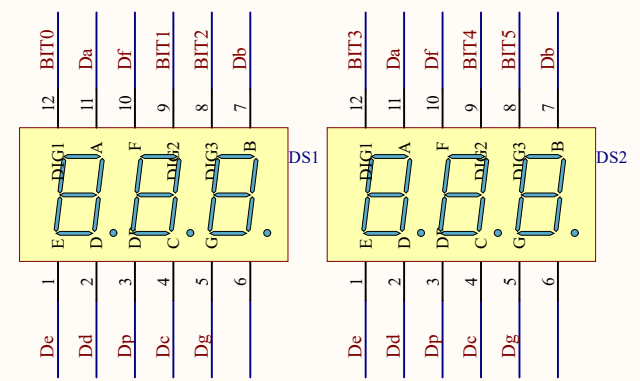

**MOD : BSC5/150-5**

**Production code : CPWplus 150M**

**04/2026**

Title		
Size	Number	Revision
A4		
Date:	2026/3/6	Sheet of
File:	E:\work2025\...\adc.SchDoc	Drawn By:

Title		
Size A4	Number	Revision
Date: 2026/3/6	Sheet of	
File: E:\work2025\...\display.SchDoc	Drawn By:	