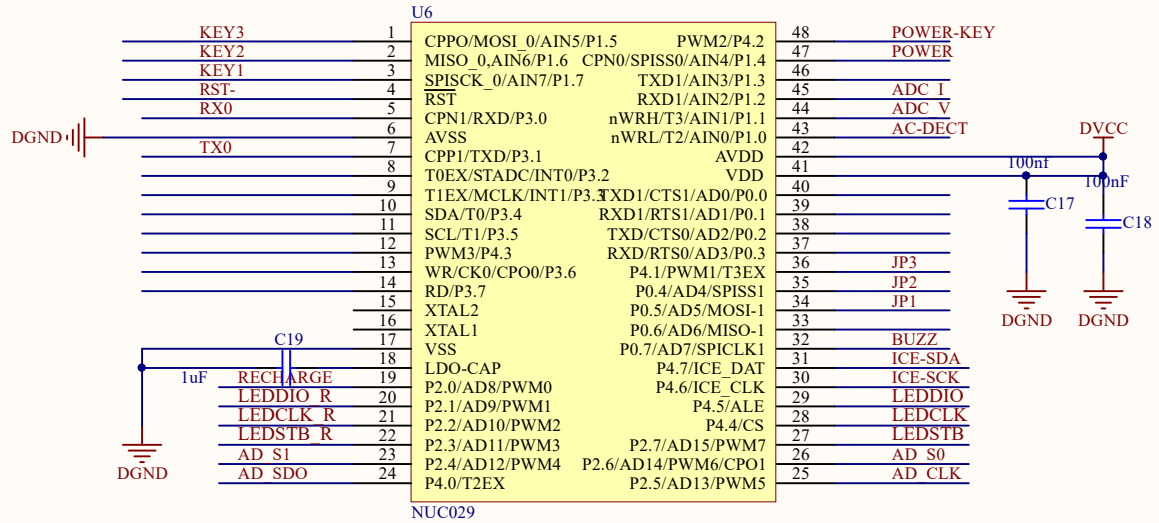

**MOD : BSC5/150-5**

**Production code : CPWplus 150M**

**04/2026**

Title		
Size	Number	Revision
A4		
Date:	2026/3/6	Sheet of
File:	E:\work2025\...\adc.SchDoc	Drawn By:

Title		
Size A4	Number	Revision
Date: 2026/3/6	Sheet of	
File: E:\work2025\...\display.SchDoc	Drawn By:	