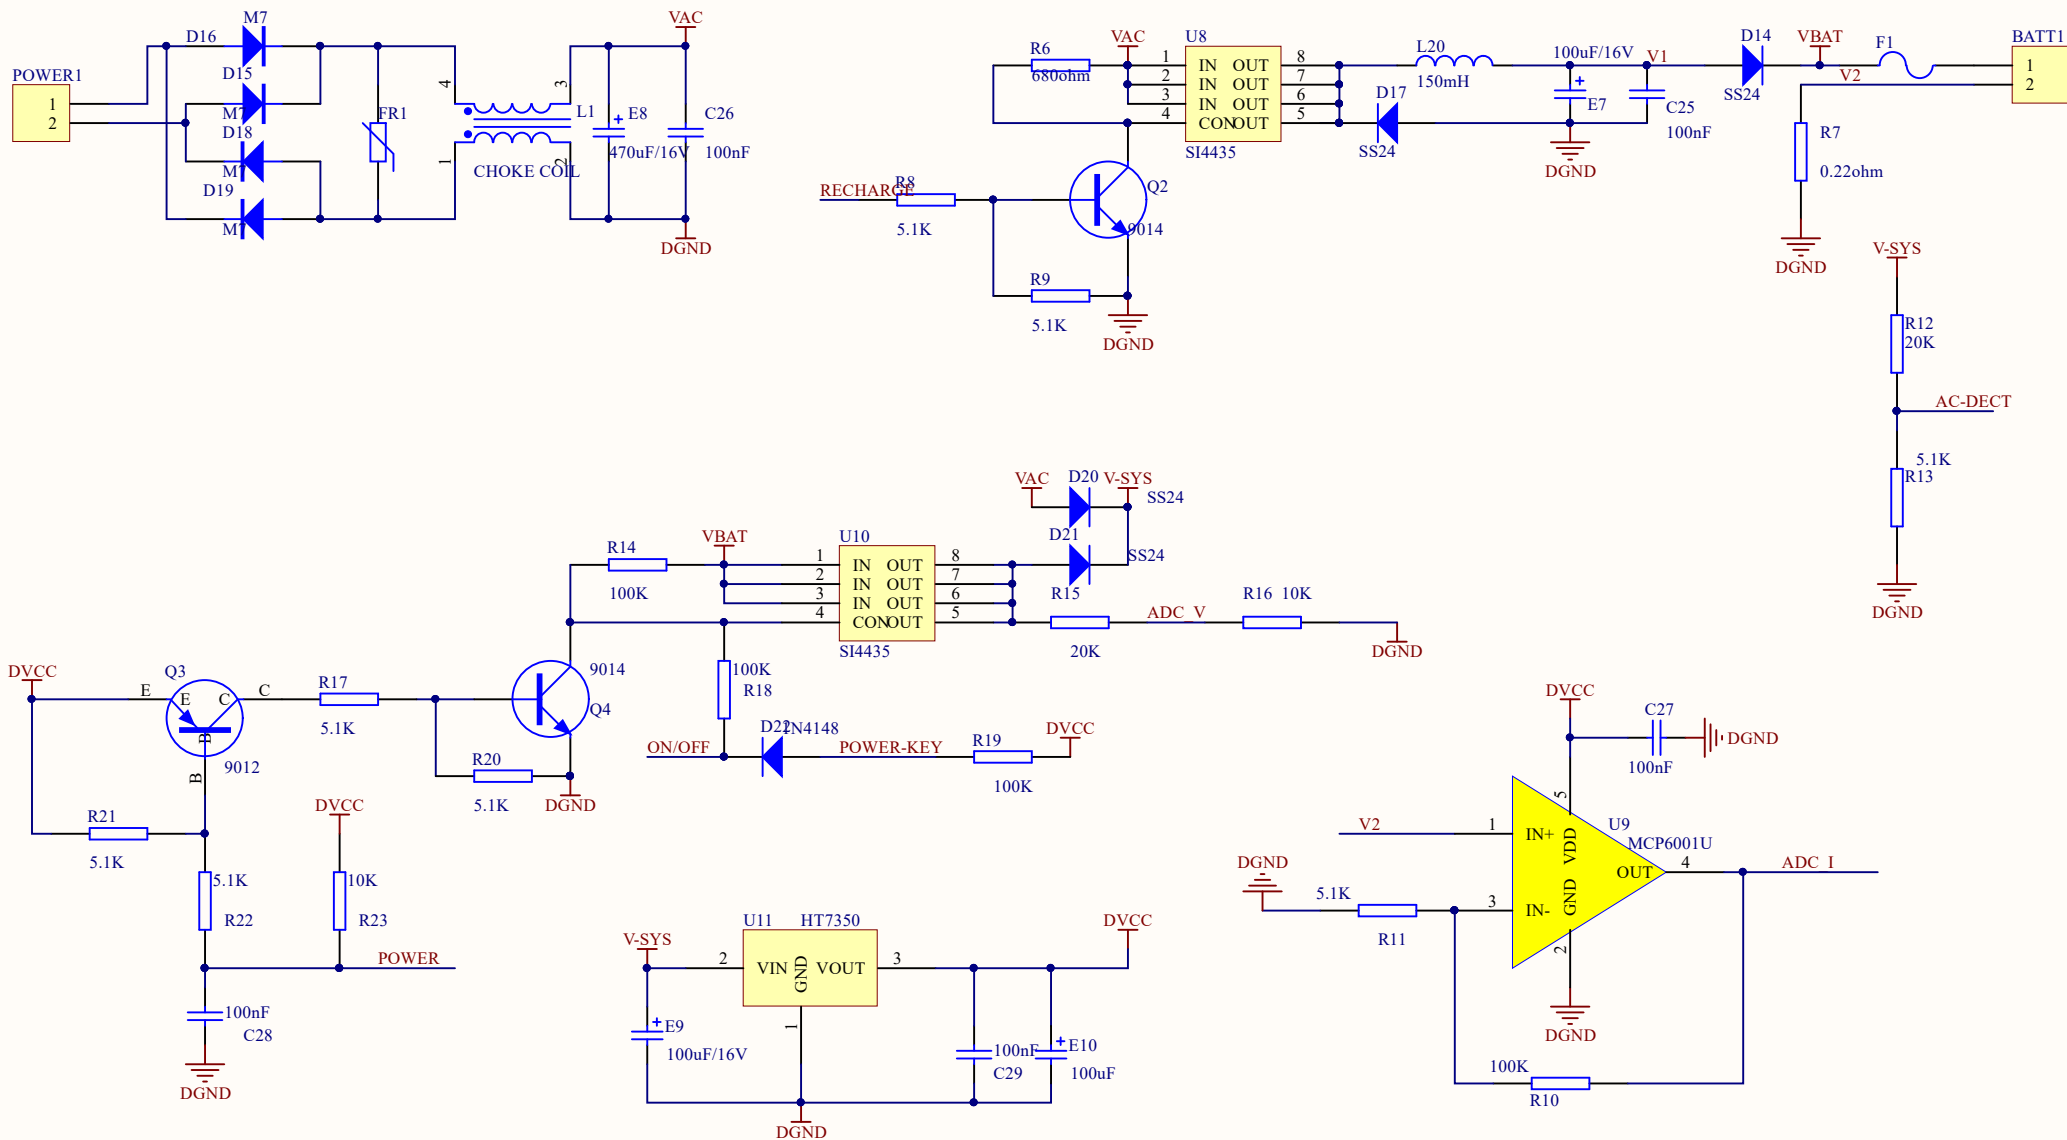

**MOD : BSC5/150-5**

**Production code : CPWplus 150M**

**04/2026**

Title		
Size	Number	Revision
A4		
Date:	2026/3/6	Sheet of
File:	E:\work2025\...\adc.SchDoc	Drawn By:

Title		
Size A4	Number	Revision
Date: 2026/3/6	Sheet of	
File: E:\work2025\...\display.SchDoc	Drawn By:	

Title		
Size	Number	Revision
A4		
Date:	2026/3/6	Sheet of
File:	E:\work2025\main.SchDoc	Drawn By:

Title		
Size A4	Number	Revision
Date: 2026/3/6	Sheet of	
File: E:\work\2025\...\power.SchDoc	Drawn By:	