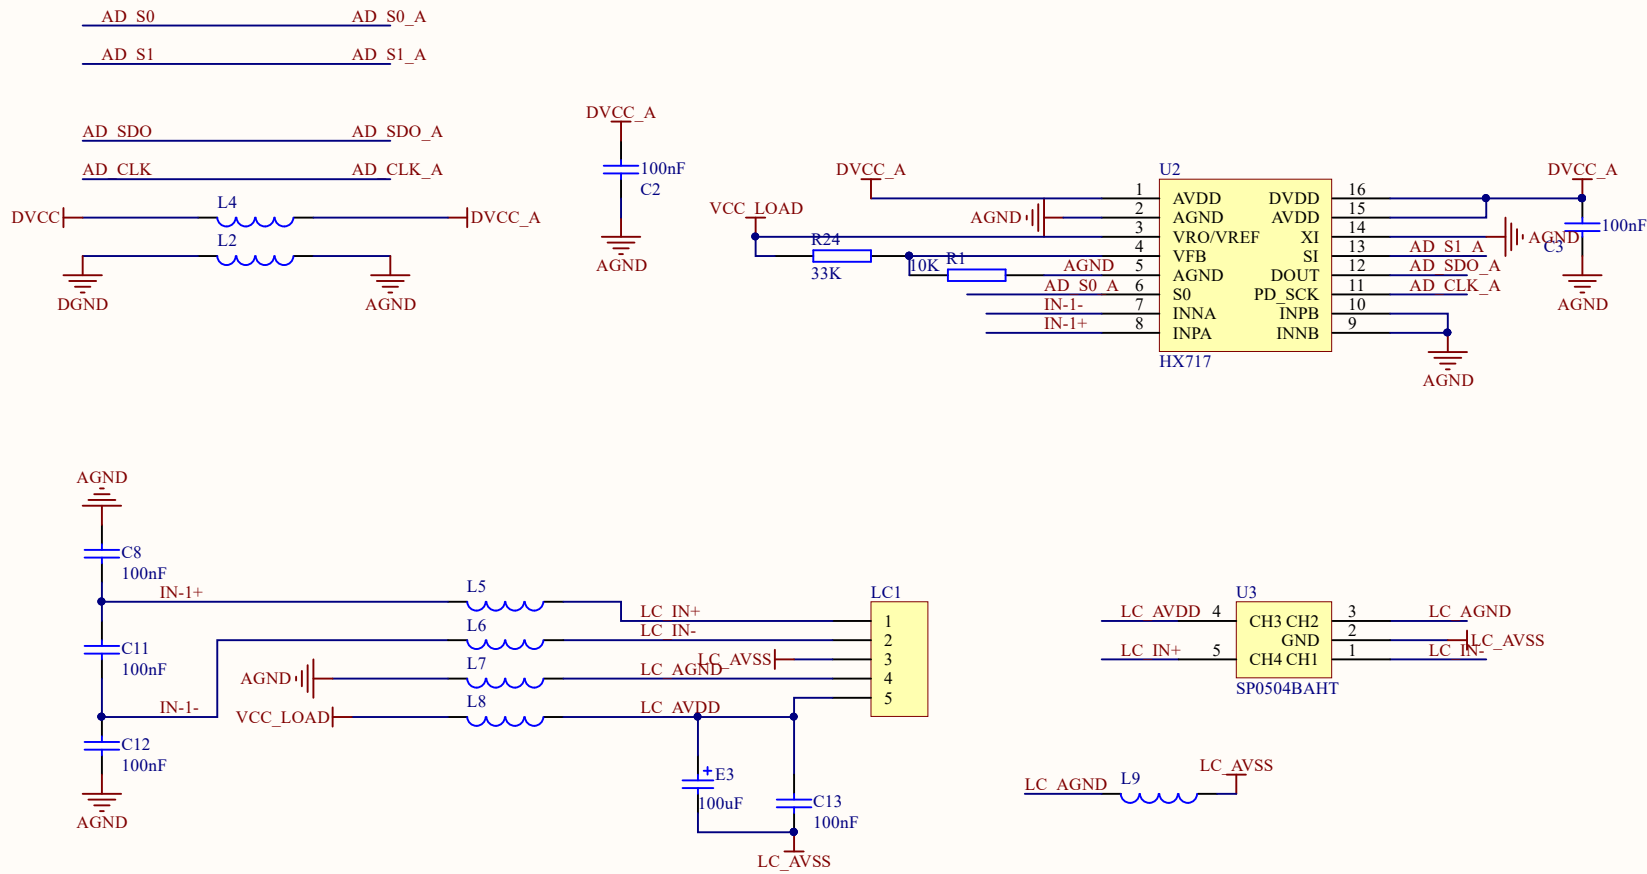

**MOD : BSC5/150-5**

**Production code : CPWplus 150M**

**04/2026**

Title		
Size	Number	Revision
A4		
Date:	2026/3/6	Sheet of
File:	E:\work2025\...\adc.SchDoc	Drawn By:

Title		
Size A4	Number	Revision
Date: 2026/3/6	Sheet of	
File: E:\work2025\...\display.SchDoc	Drawn By:	