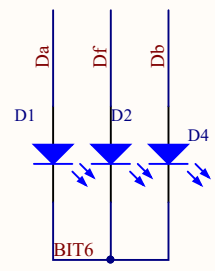

**MOD : BSC5/150-5**

**Production code : CPWplus 150M**

**04/2026**

Title		
Size	Number	Revision
A4		
Date:	2026/3/6	Sheet of
File:	E:\work2025\...\adc.SchDoc	Drawn By:

Title		
Size A4	Number	Revision
Date: 2026/3/6	Sheet of	
File: E:\work2025\...\display.SchDoc	Drawn By:	