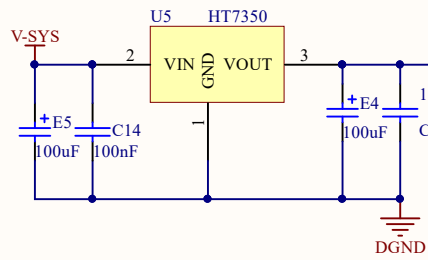

**MOD : BSC5/150-5**

**Production code : CPWplus 150M**

**04/2026**

Title		
Size	Number	Revision
A4		
Date:	2026/3/6	Sheet of
File:	E:\work2025\...\adc.SchDoc	Drawn By:

Title		
Size A4	Number	Revision
Date: 2026/3/6	Sheet of	
File: E:\work2025\...\display.SchDoc	Drawn By:	