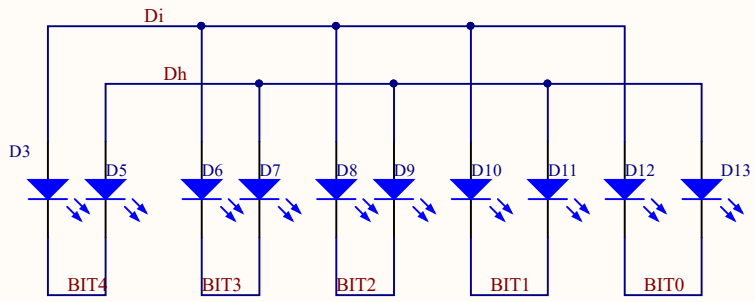

**MOD : BSC5/150-5**

**Production code : CPWplus 150M**

**04/2026**

Title		
Size	Number	Revision
A4		
Date:	2026/3/6	Sheet of
File:	E:\work2025\...\adc.SchDoc	Drawn By:

Title		
Size A4	Number	Revision
Date: 2026/3/6	Sheet of	
File: E:\work2025\...\display.SchDoc	Drawn By:	