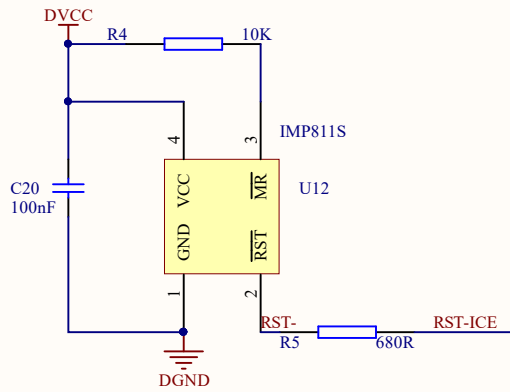

**MOD : BSC5/150-5**

**Production code : CPWplus 150M**

**04/2026**

Title		
Size	Number	Revision
A4		
Date:	2026/3/6	Sheet of
File:	E:\work2025\...\adc.SchDoc	Drawn By:

Title		
Size A4	Number	Revision
Date: 2026/3/6	Sheet of	
File: E:\work2025\...\display.SchDoc	Drawn By:	