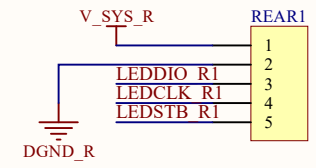

**MOD : BSC5/150-5**

**Production code : CPWplus 150M**

**04/2026**

Title		
Size	Number	Revision
A4		
Date:	2026/3/6	Sheet of
File:	E:\work2025\...\adc.SchDoc	Drawn By:

Title		
Size A4	Number	Revision
Date: 2026/3/6	Sheet of	
File: E:\work2025\...\display.SchDoc	Drawn By:	