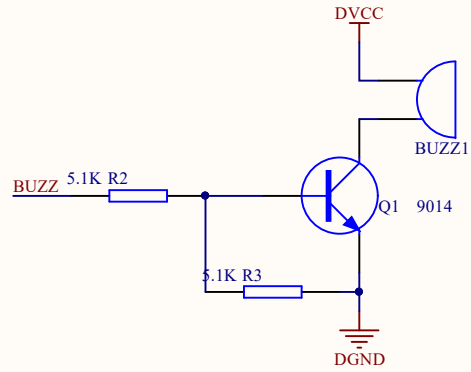

**MOD : BSC5/150-5**

**Production code : CPWplus 150M**

**04/2026**

Title		
Size	Number	Revision
A4		
Date:	2026/3/6	Sheet of
File:	E:\work2025\...\adc.SchDoc	Drawn By:

Title		
Size A4	Number	Revision
Date: 2026/3/6	Sheet of	
File: E:\work2025\...\display.SchDoc	Drawn By:	