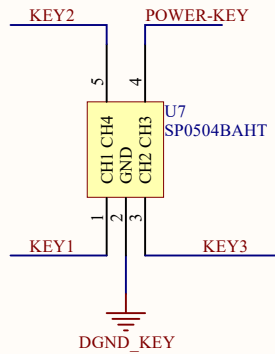

**MOD : BSC5/150-5**

**Production code : CPWplus 150M**

**04/2026**

Title		
Size	Number	Revision
A4		
Date:	2026/3/6	Sheet of
File:	E:\work2025\...\adc.SchDoc	Drawn By:

Title		
Size A4	Number	Revision
Date: 2026/3/6	Sheet of	
File: E:\work2025\...\display.SchDoc	Drawn By:	

Title		
Size	Number	Revision
A4		
Date:	2026/3/6	Sheet of
File:	E:\work2025\main.SchDoc	Drawn By:

Title		
Size A4	Number	Revision
Date: 2026/3/6	Sheet of	
File: E:\work\2025\...\power.SchDoc	Drawn By:	