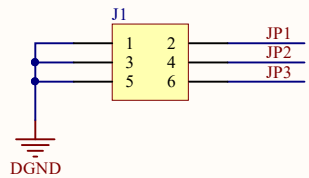

**MOD : BSC5/150-5**

**Production code : CPWplus 150M**

**04/2026**

Title		
Size	Number	Revision
A4		
Date:	2026/3/6	Sheet of
File:	E:\work2025\...\adc.SchDoc	Drawn By:

Title		
Size A4	Number	Revision
Date: 2026/3/6	Sheet of	
File: E:\work2025\...\display.SchDoc	Drawn By:	