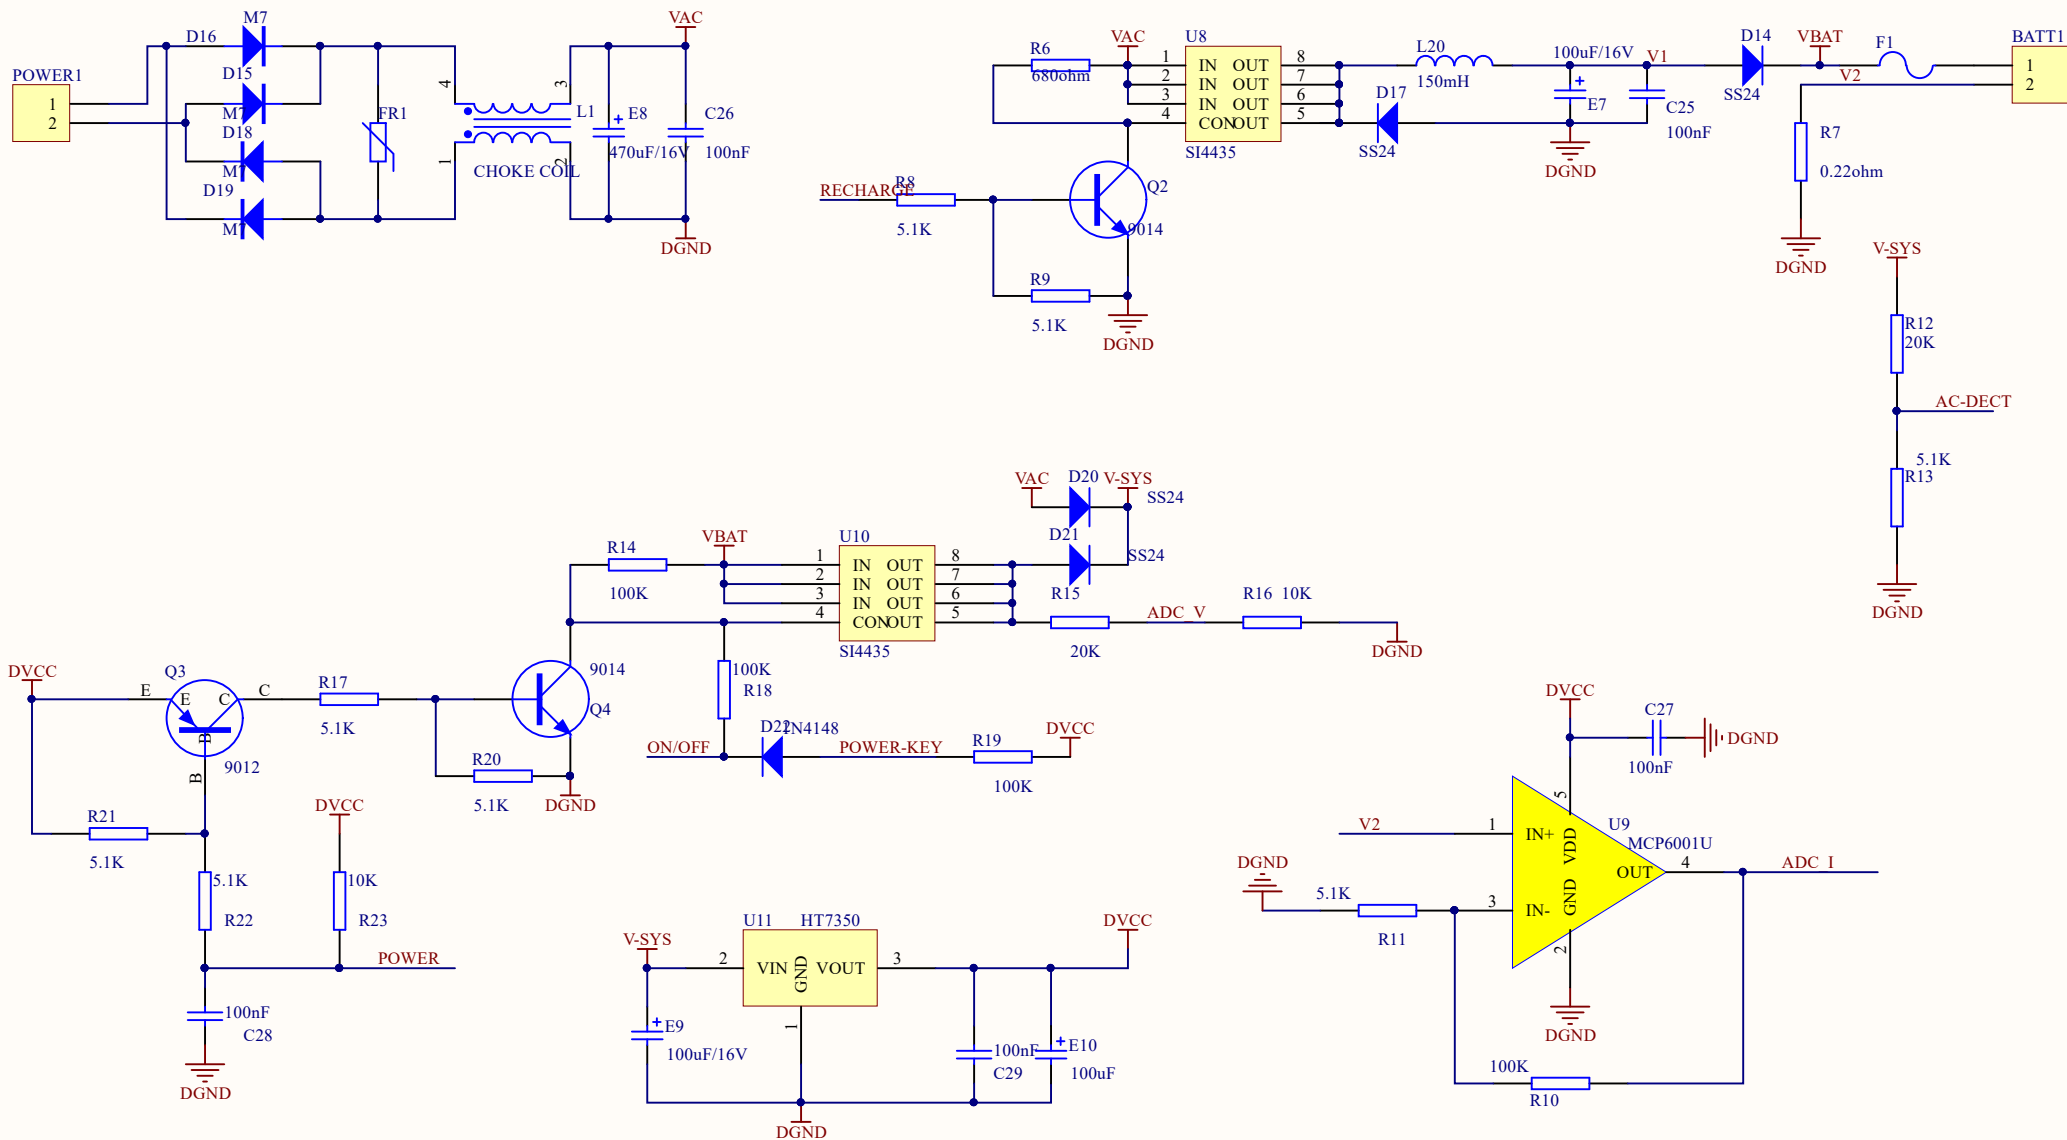

MOD : BSC3/35-10

Production code : CPWplus 35

04/2026

Title		
Size	Number	Revision
A4		
Date:	2026/3/6	Sheet of
File:	E:\work2025\...\adc.SchDoc	Drawn By:

Title		
Size A4	Number	Revision
Date: 2026/3/6	Sheet of	
File: E:\work2025\...\display.SchDoc	Drawn By:	

Title		
Size	Number	Revision
A4		
Date:	2026/3/6	Sheet of
File:	E:\work2025\main.SchDoc	Drawn By:

Title		
Size	Number	Revision
A4		
Date:	2026/3/6	Sheet of
File:	E:\work\2025\...\power.SchDoc	Drawn By: