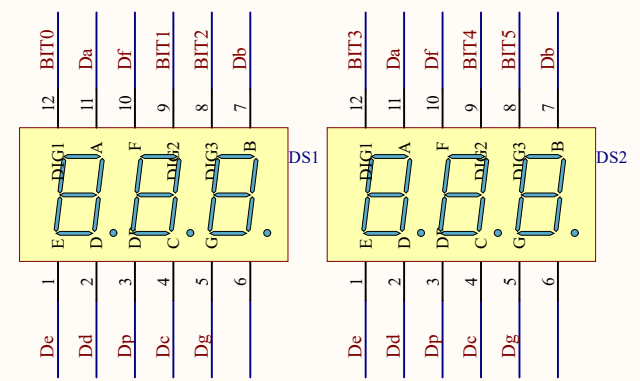

MOD : BSC3/35-10

Production code : CPWplus 35

04/2026

Title		
Size	Number	Revision
A4		
Date:	2026/3/6	Sheet of
File:	E:\work2025\...\adc.SchDoc	Drawn By:

Title		
Size A4	Number	Revision
Date: 2026/3/6	Sheet of	
File: E:\work2025\...\display.SchDoc	Drawn By:	