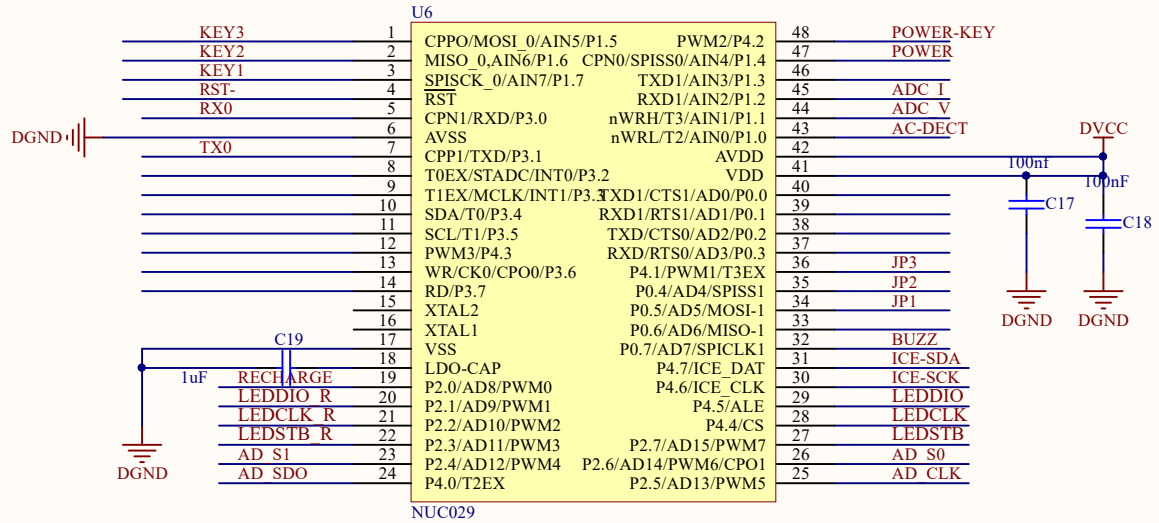

MOD : BSC3/35-10

Production code : CPWplus 35

04/2026

Title		
Size	Number	Revision
A4		
Date:	2026/3/6	Sheet of
File:	E:\work2025\...\adc.SchDoc	Drawn By:

Title		
Size A4	Number	Revision
Date: 2026/3/6	Sheet of	
File: E:\work2025\...\display.SchDoc	Drawn By:	