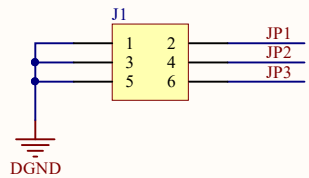

MOD : BSC3/35-10

Production code : CPWplus 35

04/2026

Title		
Size	Number	Revision
A4		
Date:	2026/3/6	Sheet of
File:	E:\work2025\...\adc.SchDoc	Drawn By:

Title		
Size A4	Number	Revision
Date: 2026/3/6	Sheet of	
File: E:\work2025\...\display.SchDoc	Drawn By:	