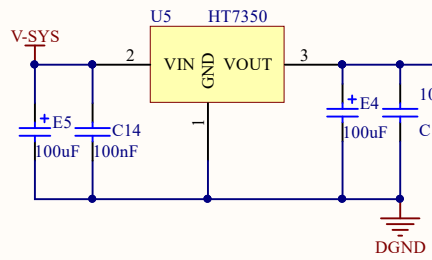

MOD : BSC3/35-10

Production code : CPWplus 35

04/2026

Title		
Size	Number	Revision
A4		
Date:	2026/3/6	Sheet of
File:	E:\work2025\...\adc.SchDoc	Drawn By:

Title		
Size A4	Number	Revision
Date: 2026/3/6	Sheet of	
File: E:\work2025\...\display.SchDoc	Drawn By:	