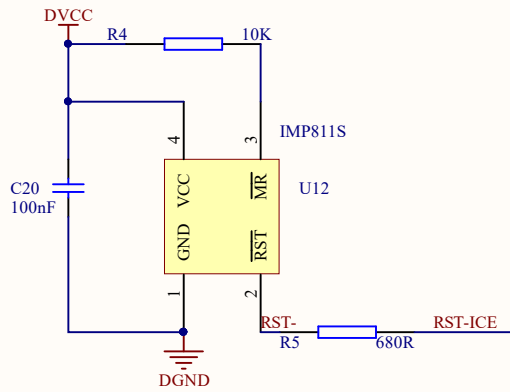

MOD : BSC3/35-10

Production code : CPWplus 35

04/2026

Title		
Size	Number	Revision
A4		
Date:	2026/3/6	Sheet of
File:	E:\work2025\...\adc.SchDoc	Drawn By:

Title		
Size A4	Number	Revision
Date: 2026/3/6	Sheet of	
File: E:\work2025\...\display.SchDoc	Drawn By:	