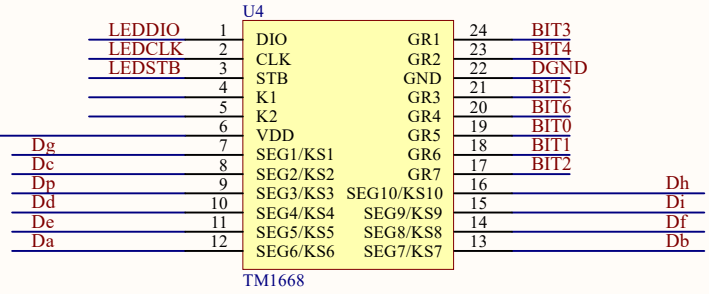

MOD : BSC3/35-10

Production code : CPWplus 35

04/2026

Title		
Size	Number	Revision
A4		
Date:	2026/3/6	Sheet of
File:	E:\work2025\...\adc.SchDoc	Drawn By:

Title		
Size A4	Number	Revision
Date: 2026/3/6	Sheet of	
File: E:\work2025\...\display.SchDoc	Drawn By:	