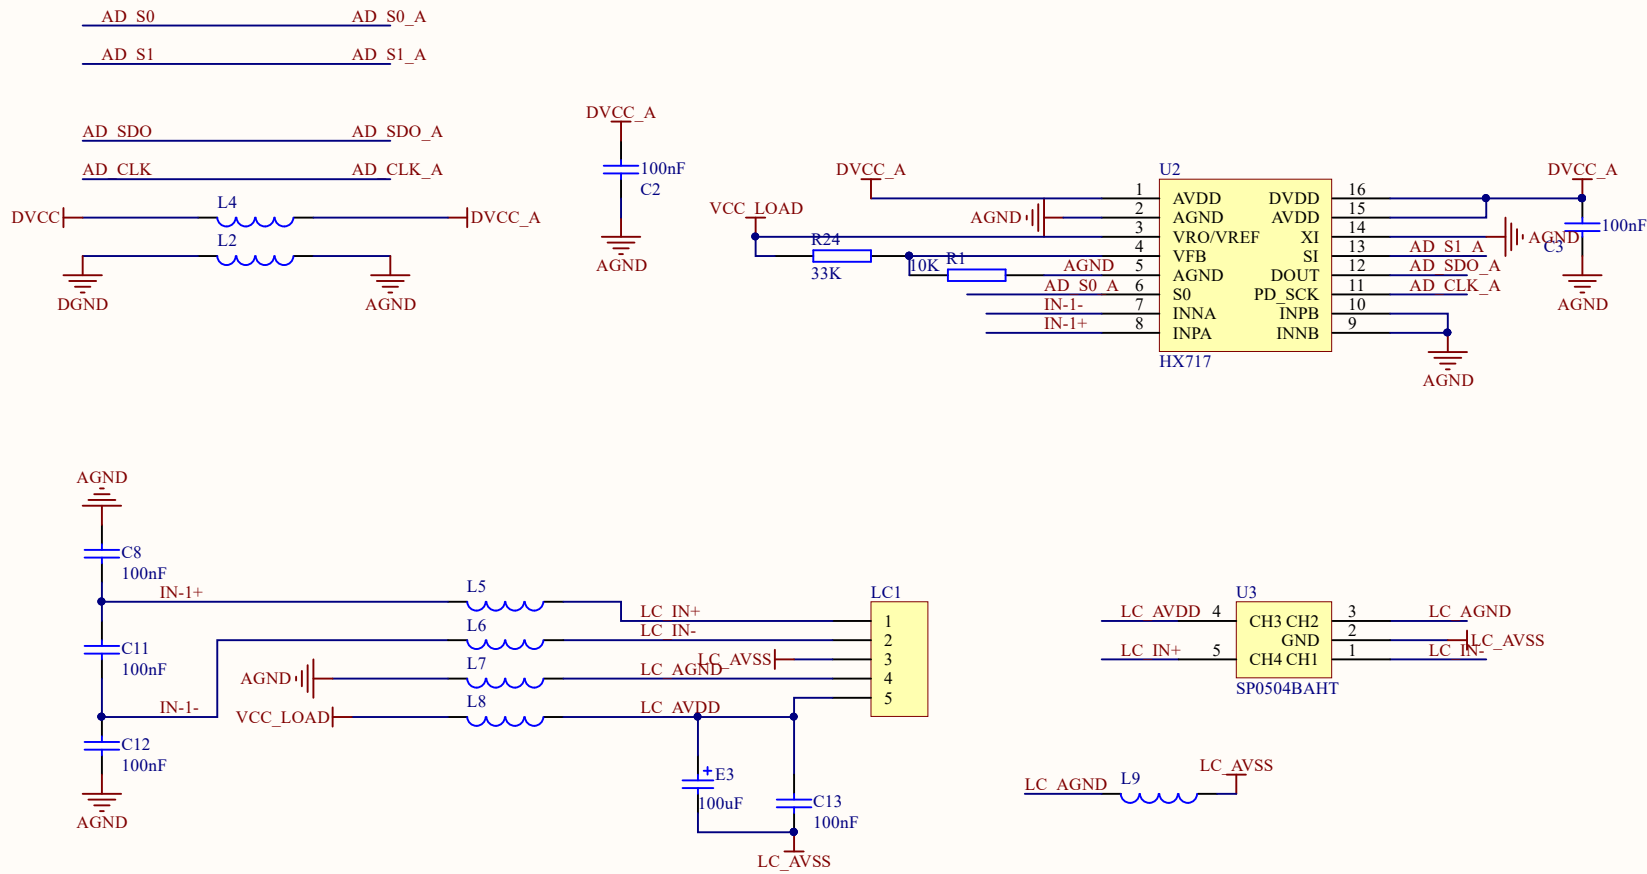

MOD : BSC3/35-10

Production code : CPWplus 35

04/2026

Title		
Size	Number	Revision
A4		
Date:	2026/3/6	Sheet of
File:	E:\work2025\...\adc.SchDoc	Drawn By:

Title		
Size A4	Number	Revision
Date: 2026/3/6	Sheet of	
File: E:\work2025\...\display.SchDoc	Drawn By:	