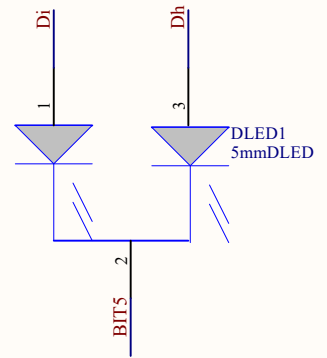

MOD : BSC3/35-10

Production code : CPWplus 35

04/2026

Title		
Size	Number	Revision
A4		
Date:	2026/3/6	Sheet of
File:	E:\work2025\...\adc.SchDoc	Drawn By:

Title		
Size A4	Number	Revision
Date: 2026/3/6	Sheet of	
File: E:\work2025\...\display.SchDoc	Drawn By:	

Title		
Size	Number	Revision
A4		
Date:	2026/3/6	Sheet of
File:	E:\work2025\main.SchDoc	Drawn By:

Title		
Size	Number	Revision
A4		
Date:	2026/3/6	Sheet of
File:	E:\work\2025\...\power.SchDoc	Drawn By: