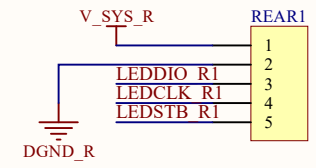

MOD : BSC3/35-10

Production code : CPWplus 35

04/2026

Title		
Size	Number	Revision
A4		
Date:	2026/3/6	Sheet of
File:	E:\work2025\...\adc.SchDoc	Drawn By:

Title		
Size A4	Number	Revision
Date: 2026/3/6	Sheet of	
File: E:\work2025\...\display.SchDoc	Drawn By:	