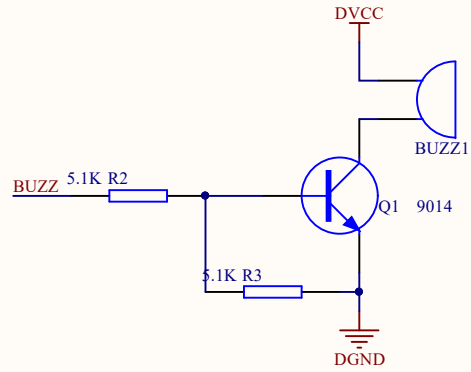

MOD : BSC3/35-10

Production code : CPWplus 35

04/2026

Title		
Size	Number	Revision
A4		
Date:	2026/3/6	Sheet of
File:	E:\work2025\...\adc.SchDoc	Drawn By:

Title		
Size A4	Number	Revision
Date: 2026/3/6	Sheet of	
File: E:\work2025\...\display.SchDoc	Drawn By:	