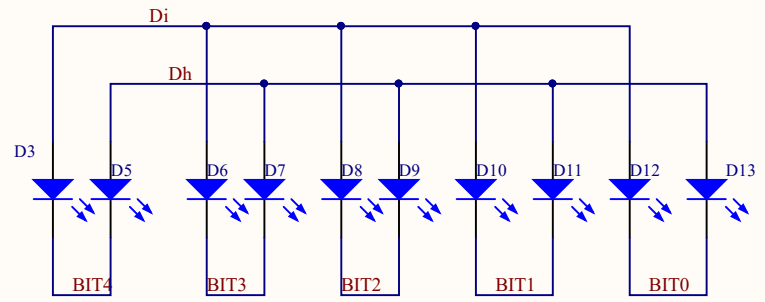

MOD : BSC3/35-10

Production code : CPWplus 35

04/2026

Title		
Size	Number	Revision
A4		
Date:	2026/3/6	Sheet of
File:	E:\work2025\...\adc.SchDoc	Drawn By:

Title		
Size A4	Number	Revision
Date: 2026/3/6	Sheet of	
File: E:\work2025\...\display.SchDoc	Drawn By:	