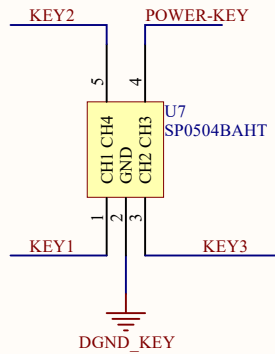

MOD : BSC3/35-10

Production code : CPWplus 35

04/2026

Title		
Size	Number	Revision
A4		
Date:	2026/3/6	Sheet of
File:	E:\work2025\...\adc.SchDoc	Drawn By:

Title		
Size A4	Number	Revision
Date: 2026/3/6	Sheet of	
File: E:\work2025\...\display.SchDoc	Drawn By:	

Title		
Size	Number	Revision
A4		
Date:	2026/3/6	Sheet of
File:	E:\work2025\main.SchDoc	Drawn By:

Title		
Size	Number	Revision
A4		
Date:	2026/3/6	Sheet of
File:	E:\work\2025\...\power.SchDoc	Drawn By: