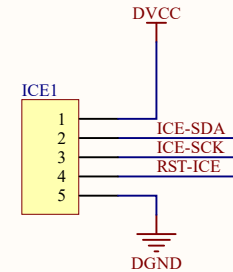

MOD : BSC3/35-10

Production code : CPWplus 35

04/2026

Title		
Size	Number	Revision
A4		
Date:	2026/3/6	Sheet of
File:	E:\work2025\...\adc.SchDoc	Drawn By:

Title		
Size A4	Number	Revision
Date: 2026/3/6	Sheet of	
File: E:\work2025\...\display.SchDoc	Drawn By:	