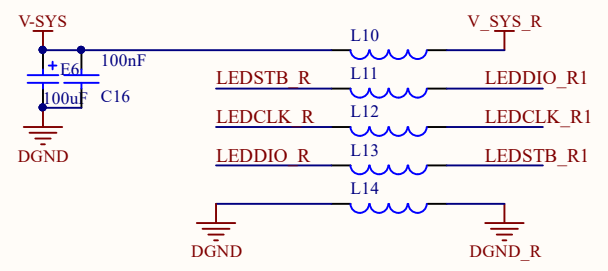

MOD : BSC3/35-10

Production code : CPWplus 35

04/2026

Title		
Size	Number	Revision
A4		
Date:	2026/3/6	Sheet of
File:	E:\work2025\...\adc.SchDoc	Drawn By:

Title		
Size A4	Number	Revision
Date: 2026/3/6	Sheet of	
File: E:\work2025\...\display.SchDoc	Drawn By:	