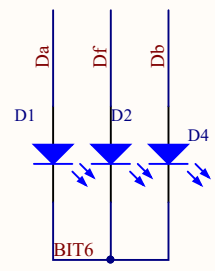

MOD : BSC3/35-10

Production code : CPWplus 35

04/2026

Title		
Size	Number	Revision
A4		
Date:	2026/3/6	Sheet of
File:	E:\work2025\...\adc.SchDoc	Drawn By:

Title		
Size A4	Number	Revision
Date: 2026/3/6	Sheet of	
File: E:\work2025\...\display.SchDoc	Drawn By:	