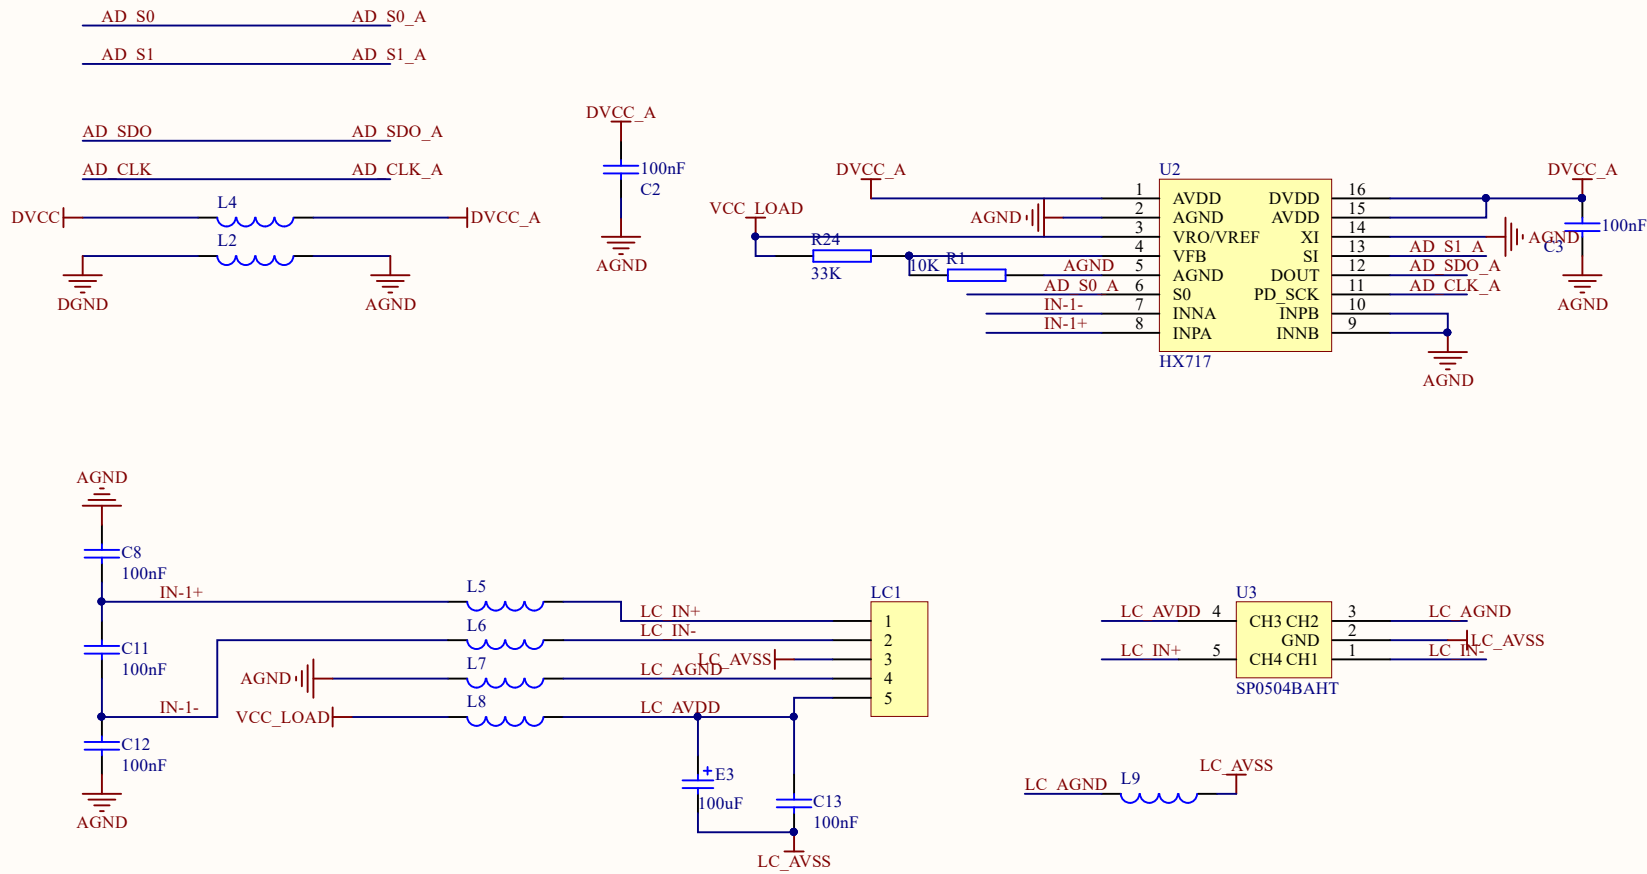

MOD : BSC3/15-5

Production code : CPWplus 15

04/2026

Title		
Size	Number	Revision
A4		
Date:	2026/3/6	Sheet of
File:	E:\work2025\...\adc.SchDoc	Drawn By:

Title		
Size A4	Number	Revision
Date: 2026/3/6	Sheet of	
File: E:\work2025\...\display.SchDoc	Drawn By:	