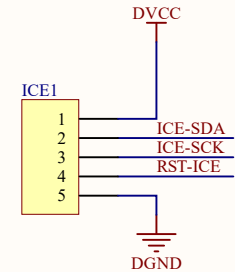

MOD : BSC3/15-5

Production code : CPWplus 15

04/2026

Title		
Size	Number	Revision
A4		
Date:	2026/3/6	Sheet of
File:	E:\work2025\...\adc.SchDoc	Drawn By:

Title		
Size A4	Number	Revision
Date: 2026/3/6	Sheet of	
File: E:\work2025\...\display.SchDoc	Drawn By:	