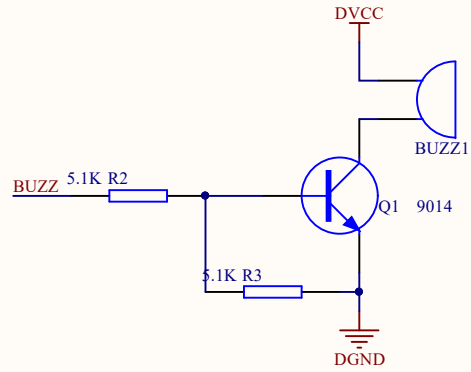

MOD : BSC3/15-5

Production code : CPWplus 15

04/2026

Title		
Size	Number	Revision
A4		
Date:	2026/3/6	Sheet of
File:	E:\work2025\...\adc.SchDoc	Drawn By:

Title		
Size A4	Number	Revision
Date: 2026/3/6	Sheet of	
File: E:\work2025\...\display.SchDoc	Drawn By:	