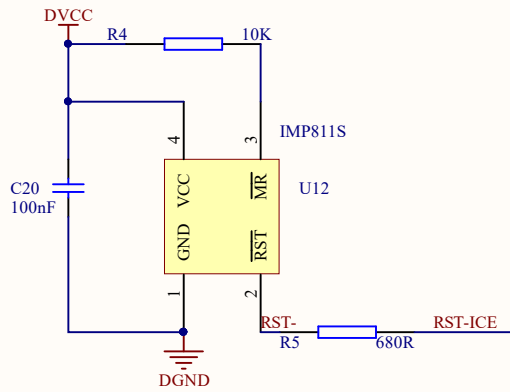

MOD : BSC3/15-5

Production code : CPWplus 15

04/2026

Title		
Size	Number	Revision
A4		
Date:	2026/3/6	Sheet of
File:	E:\work2025\...\adc.SchDoc	Drawn By:

Title		
Size A4	Number	Revision
Date: 2026/3/6	Sheet of	
File: E:\work2025\...\display.SchDoc	Drawn By:	