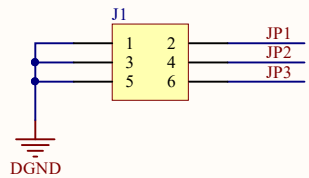

MOD : BSC3/15-5

Production code : CPWplus 15

04/2026

Title		
Size	Number	Revision
A4		
Date:	2026/3/6	Sheet of
File:	E:\work2025\...\adc.SchDoc	Drawn By:

Title		
Size A4	Number	Revision
Date: 2026/3/6	Sheet of	
File: E:\work2025\...\display.SchDoc	Drawn By:	