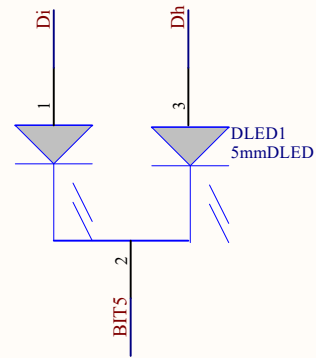

MOD : BSC3/15-5

Production code : CPWplus 15

04/2026

Title		
Size	Number	Revision
A4		
Date:	2026/3/6	Sheet of
File:	E:\work2025\...\adc.SchDoc	Drawn By:

Title		
Size A4	Number	Revision
Date: 2026/3/6	Sheet of	
File: E:\work2025\...\display.SchDoc	Drawn By:	

Title		
Size	Number	Revision
A4		
Date:	2026/3/6	Sheet of
File:	E:\work2025\...\main.SchDoc	Drawn By: