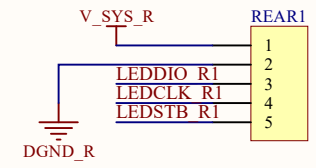

MOD : BSC3/15-5

Production code : CPWplus 15

04/2026

Title		
Size	Number	Revision
A4		
Date:	2026/3/6	Sheet of
File:	E:\work2025\...\adc.SchDoc	Drawn By:

Title		
Size A4	Number	Revision
Date: 2026/3/6	Sheet of	
File: E:\work2025\...\display.SchDoc	Drawn By:	