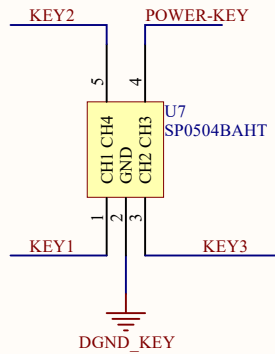

MOD : BSC3/15-5

Production code : CPWplus 15

04/2026

Title		
Size	Number	Revision
A4		
Date:	2026/3/6	Sheet of
File:	E:\work2025\...\adc.SchDoc	Drawn By:

Title		
Size A4	Number	Revision
Date: 2026/3/6	Sheet of	
File: E:\work2025\...\display.SchDoc	Drawn By:	