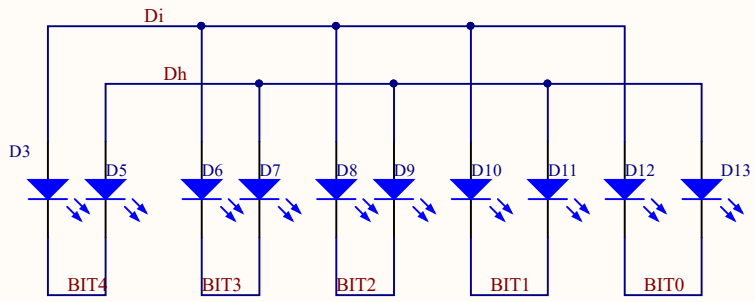

MOD : BSC3/15-5

Production code : CPWplus 15

04/2026

Title		
Size	Number	Revision
A4		
Date:	2026/3/6	Sheet of
File:	E:\work2025\...\adc.SchDoc	Drawn By:

Title		
Size A4	Number	Revision
Date: 2026/3/6	Sheet of	
File: E:\work2025\...\display.SchDoc	Drawn By:	