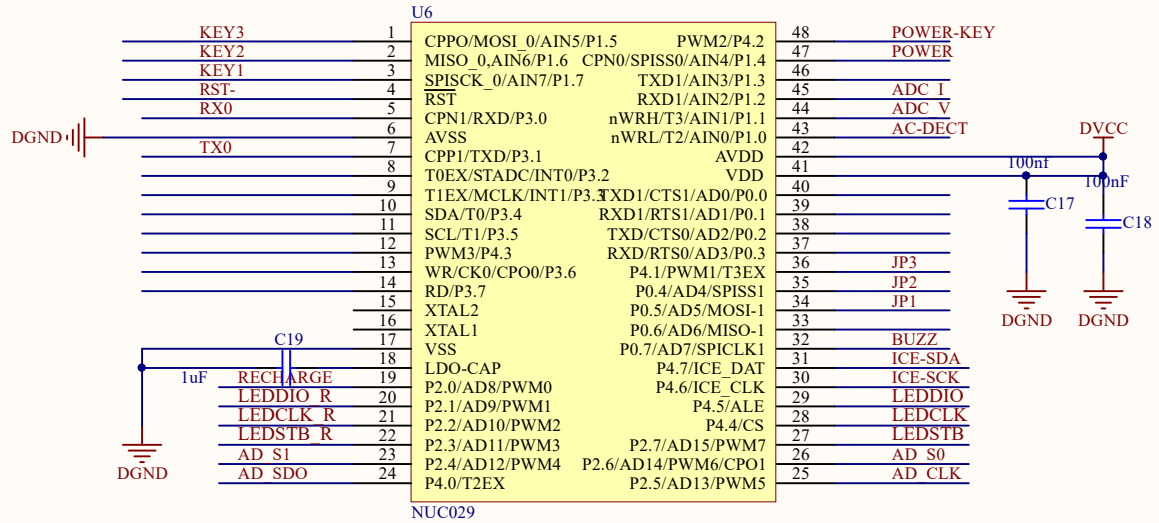

MOD : BSC3/15-5

Production code : CPWplus 15

04/2026

Title		
Size	Number	Revision
A4		
Date:	2026/3/6	Sheet of
File:	E:\work2025\...\adc.SchDoc	Drawn By:

Title		
Size A4	Number	Revision
Date: 2026/3/6	Sheet of	
File: E:\work2025\...\display.SchDoc	Drawn By:	