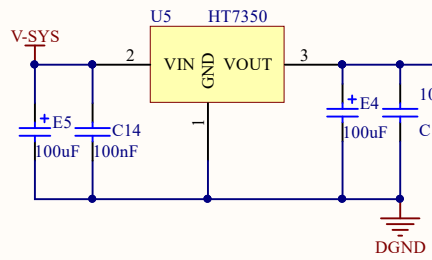

MOD : BSC3/15-5

Production code : CPWplus 15

04/2026

Title		
Size	Number	Revision
A4		
Date:	2026/3/6	Sheet of
File:	E:\work2025\...\adc.SchDoc	Drawn By:

Title		
Size A4	Number	Revision
Date: 2026/3/6	Sheet of	
File: E:\work2025\...\display.SchDoc	Drawn By:	