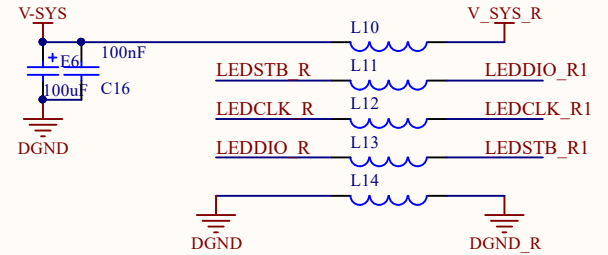

MOD : BSC3/15-5

Production code : CPWplus 15

04/2026

Title		
Size	Number	Revision
A4		
Date:	2026/3/6	Sheet of
File:	E:\work2025\...\adc.SchDoc	Drawn By:

Title		
Size A4	Number	Revision
Date: 2026/3/6	Sheet of	
File: E:\work2025\...\display.SchDoc	Drawn By:	