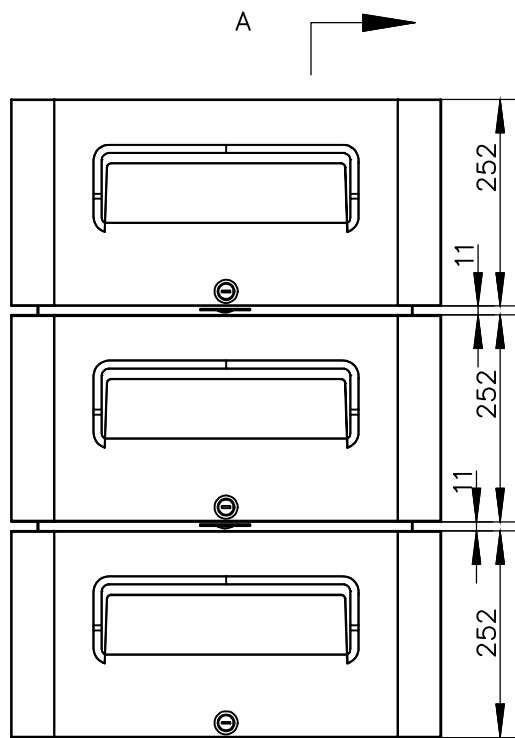

MOD : L3P

Production code : QB-3D

DATE:2018/08/01		VERSION: A0		DESIGN BY:Alberto	
		SCALE	MODEL	Q.Ty	REMARKS:
		1:1	QB 2100 QB 3100 QB 4100		
MATERIAL: S6		RLB (Solid Door) - DRAWER SET 1/3+1/3 +1/3			
DESIGN BY:Camilla		CATEGORY	TYPE	GROUP	PART N°
APPROVED BY:Alberto		DW	B5	5	1000
DATE:2018/08/01					