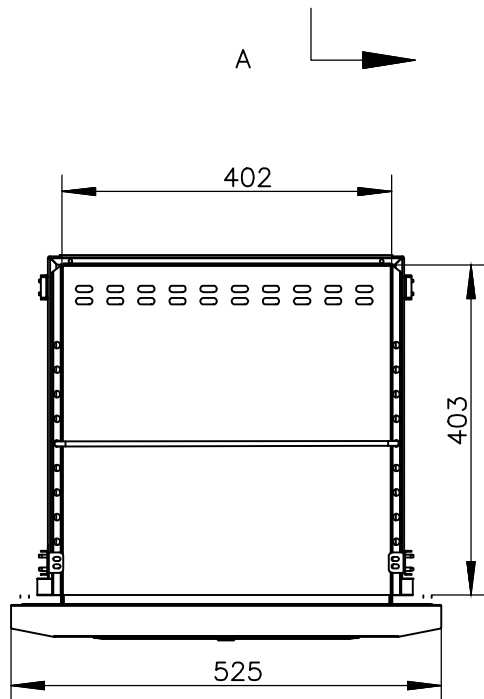

MOD : L3P

Production code : QB-3D

DATE:2018/08/01		VERSION: A0		DESIGN BY:Alberto	
		SCALE	MODEL	Q.Ty	REMARKS:
		1:1	QB 2100 QB 3100 QB 4100		
MATERIAL: S6		RLB (Solid Door) - DRAWER SET 1/3+1/3 +1/3			
DESIGN BY:Camilla		CATEGORY	TYPE	GROUP	PART N°
APPROVED BY:Alberto		DW	B5	5	1000
DATE:2018/08/01					