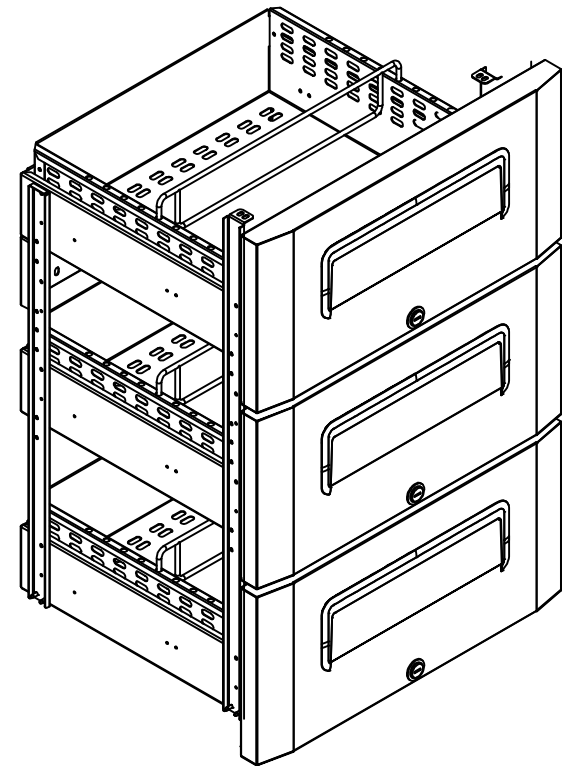

MOD : L3P

Production code : QB-3D

DATE:2018/08/01		VERSION: A0		DESIGN BY:Alberto	
		SCALE	MODEL	Q.Ty	REMARKS:
		1:1	QB 2100 QB 3100 QB 4100		
MATERIAL: S6		RLB (Solid Door) - DRAWER SET 1/3+1/3 +1/3			
DESIGN BY:Camilla		CATEGORY	TYPE	GROUP	PART N°
APPROVED BY:Alberto		DW	B5	5	1000
DATE:2018/08/01					