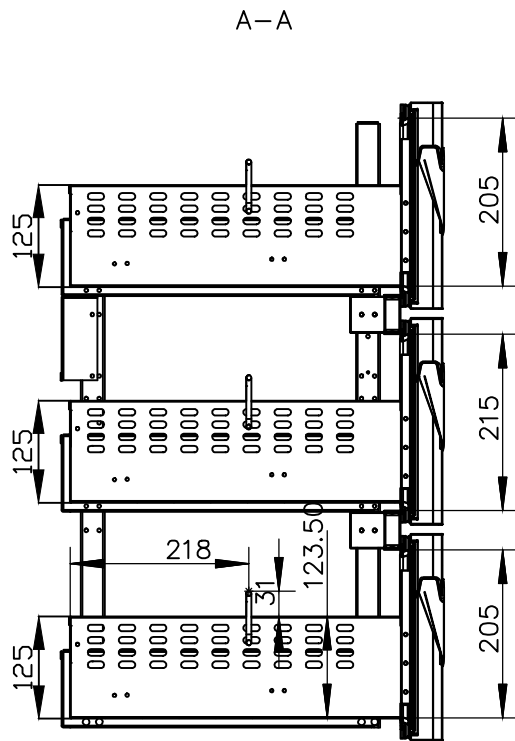

MOD : L3P

Production code : QB-3D

DATE:2018/08/01		VERSION: A0		DESIGN BY:Alberto	
		SCALE	MODEL	Q.Ty	REMARKS:
		1:1	QB 2100 QB 3100 QB 4100		
MATERIAL: S6		RLB (Solid Door) - DRAWER SET 1/3+1/3 +1/3			
DESIGN BY:Camilla		CATEGORY	TYPE	GROUP	PART N°
APPROVED BY:Alberto		DW	B5	5	1000
DATE:2018/08/01					