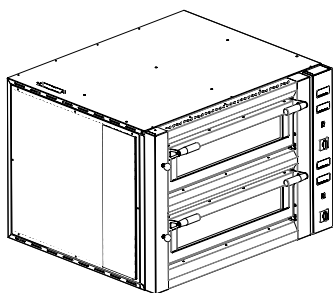

MOD : LFD-09L

Production code : P010211DIA

Digital Line

- ▶ Made of stainless steel
- ▶ Energy Room : cordierite dual refractory stone hob
- ▶ Maximum cooking temperature: 400 °C
- ▶ Independent and digital temperature set
- ▶ Armored heating elements
- ▶ Extra-insulation 50mm
- ▶ Door with double glass
- ▶ Possibility of overlapping up to 3 chambers

Single chamber

Code	P010208	P010209	P010210	P010211
External dimensions [mm] WxDxH	1060x890x400	1060x1240x400	1390x915x400	1390x1270x400
Chamber dimensions [mm] WxDxH	700x700x150	700x1050x150	1050x700x150	1050x1050x150
Pizza dimensions [mm]	4x ø350	6x ø350	6x ø350	9x ø350
Supply voltage [50Hz]	400V 3Ph+N	400V 3Ph+N	400V 3Ph+N	400V 3Ph+N
Total power [KW]	7,2	8,85	10,2	13,65
H07RNF cable section [mm²]	5G4	5G4	5G4	5G6
Packaging dimensions [mm] WxPxH	1130x1100x620	1130x1475x620	1130x1475x620	1480x1450x620
Net weight [Kg]	110	140	145	165
Gross weight [Kg]	125	155	160	180

Double chamber

Code	P010212	P010213	P010214	P010215
External dimensions [mm] WxDxH	1060x890x730	1060x1240x730	1390x915x730	1390x1270x730
Chamber dimensions [mm] WxDxH	700x700x150	700x1050x150	1050x700x150	1050x1050x150
Pizza dimensions [mm]	8x ø350	12x ø350	12x ø350	18x ø350
Supply voltage [50Hz]	400V 3Ph+N	400V 3Ph+N	400V 3Ph+N	400V 3Ph+N
Total power [KW]	14,4	17,7	20,4	27,3
H07RNF cable section [mm²]	5G6	5G6	5G10	5G16
Packaging dimensions [mm] WxPxH	1130x1100x950	1130x1475x950	1130x1475x950	1480x1450x950
Net weight [Kg]	175	240	255	275
Gross weight [Kg]	195	260	275	295

ALL-AROUND Kit

Full-coverage of the cooking chamber in refractory stone

CODE	ALL-AROUND	CHAMBER DIMENSIONS
P041000		670 x 685 x 150
P041001		670 x 1035 x 150
P041002		1035 x 670 x 150
P041003		1035 x 1035 x 150