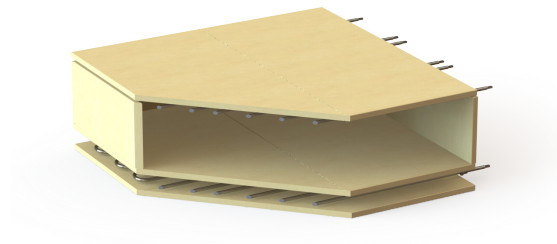

MOD : LFD-09L

Production code : P010211DIA

Digital Line

- ▶ Made of stainless steel
- ▶ Energy Room : cordierite dual refractory stone hob
- ▶ Maximum cooking temperature: 400 °C
- ▶ Independent and digital temperature set
- ▶ Armored heating elements
- ▶ Extra-insulation 50mm
- ▶ Door with double glass
- ▶ Possibility of overlapping up to 3 chambers

Single chamber

Code	P010208	P010209	P010210	P010211
External dimensions [mm] WxDxH	1060x890x400	1060x1240x400	1390x915x400	1390x1270x400
Chamber dimensions [mm] WxDxH	700x700x150	700x1050x150	1050x700x150	1050x1050x150
Pizza dimensions [mm]	4x ø350	6x ø350	6x ø350	9x ø350
Supply voltage [50Hz]	400V 3Ph+N	400V 3Ph+N	400V 3Ph+N	400V 3Ph+N
Total power [KW]	7,2	8,85	10,2	13,65
H07RNF cable section [mm²]	5G4	5G4	5G4	5G6
Packaging dimensions [mm] WxPxH	1130x1100x620	1130x1475x620	1130x1475x620	1480x1450x620
Net weight [Kg]	110	140	145	165
Gross weight [Kg]	125	155	160	180

Double chamber

Code	P010212	P010213	P010214	P010215
External dimensions [mm] WxDxH	1060x890x730	1060x1240x730	1390x915x730	1390x1270x730
Chamber dimensions [mm] WxDxH	700x700x150	700x1050x150	1050x700x150	1050x1050x150
Pizza dimensions [mm]	8x ø350	12x ø350	12x ø350	18x ø350
Supply voltage [50Hz]	400V 3Ph+N	400V 3Ph+N	400V 3Ph+N	400V 3Ph+N
Total power [KW]	14,4	17,7	20,4	27,3
H07RNF cable section [mm²]	5G6	5G6	5G10	5G16
Packaging dimensions [mm] WxPxH	1130x1100x950	1130x1475x950	1130x1475x950	1480x1450x950
Net weight [Kg]	175	240	255	275
Gross weight [Kg]	195	260	275	295

ALL-AROUND Kit

Full-coverage of the cooking chamber in refractory stone

CODE	ALL-AROUND	CHAMBER DIMENSIONS
P041000		670 x 685 x 150
P041001		670 x 1035 x 150
P041002		1035 x 670 x 150
P041003		1035 x 1035 x 150