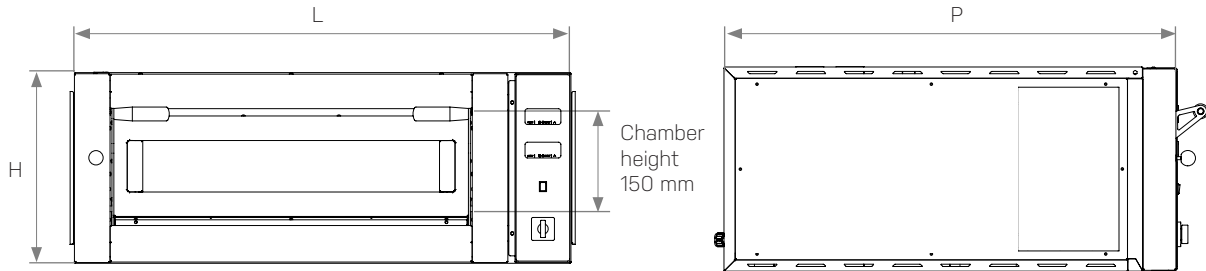

MOD : LFD-09L

Production code : P010211DIA

Digital Line

- ▶ Made of stainless steel
- ▶ Energy Room : cordierite dual refractory stone hob
- ▶ Maximum cooking temperature: 400 °C
- ▶ Independent and digital temperature set
- ▶ Armored heating elements
- ▶ Extra-insulation 50mm
- ▶ Door with double glass
- ▶ Possibility of overlapping up to 3 chambers

Single chamber

Code	P010208	P010209	P010210	P010211
External dimensions [mm] WxDxH	1060x890x400	1060x1240x400	1390x915x400	1390x1270x400
Chamber dimensions [mm] WxDxH	700x700x150	700x1050x150	1050x700x150	1050x1050x150
Pizza dimensions [mm]	4x ø350	6x ø350	6x ø350	9x ø350
Supply voltage [50Hz]	400V 3Ph+N	400V 3Ph+N	400V 3Ph+N	400V 3Ph+N
Total power [KW]	7,2	8,85	10,2	13,65
H07RNF cable section [mm²]	5G4	5G4	5G4	5G6
Packaging dimensions [mm] WxPxH	1130x1100x620	1130x1475x620	1130x1475x620	1480x1450x620
Net weight [Kg]	110	140	145	165
Gross weight [Kg]	125	155	160	180

Double chamber

Code	P010212	P010213	P010214	P010215
External dimensions [mm] WxDxH	1060x890x730	1060x1240x730	1390x915x730	1390x1270x730
Chamber dimensions [mm] WxDxH	700x700x150	700x1050x150	1050x700x150	1050x1050x150
Pizza dimensions [mm]	8x ø350	12x ø350	12x ø350	18x ø350
Supply voltage [50Hz]	400V 3Ph+N	400V 3Ph+N	400V 3Ph+N	400V 3Ph+N
Total power [KW]	14,4	17,7	20,4	27,3
H07RNF cable section [mm²]	5G6	5G6	5G10	5G16
Packaging dimensions [mm] WxPxH	1130x1100x950	1130x1475x950	1130x1475x950	1480x1450x950
Net weight [Kg]	175	240	255	275
Gross weight [Kg]	195	260	275	295

ALL-AROUND Kit

Full-coverage of the cooking chamber in refractory stone

CODE	ALL-AROUND	CHAMBER DIMENSIONS
P041000		670 x 685 x 150
P041001		670 x 1035 x 150
P041002		1035 x 670 x 150
P041003		1035 x 1035 x 150