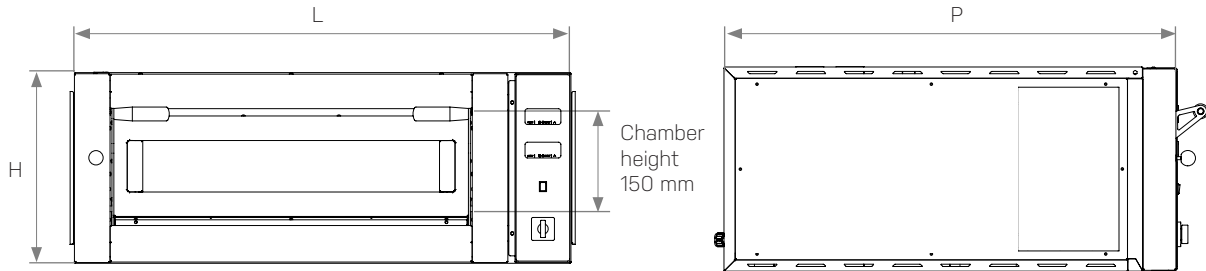

MOD : LFD-08

Production code : P010212DIA

Digital Line

- ▶ Made of stainless steel
- ▶ Energy Room : cordierite dual refractory stone hob
- ▶ Maximum cooking temperature: 400 °C
- ▶ Independent and digital temperature set
- ▶ Armored heating elements
- ▶ Extra-insulation 50mm
- ▶ Door with double glass
- ▶ Possibility of overlapping up to 3 chambers

Single chamber

Code	P010208	P010209	P010210	P010211
External dimensions [mm] WxDxH	1060x890x400	1060x1240x400	1390x915x400	1390x1270x400
Chamber dimensions [mm] WxDxH	700x700x150	700x1050x150	1050x700x150	1050x1050x150
Pizza dimensions [mm]	4x ø350	6x ø350	6x ø350	9x ø350
Supply voltage [50Hz]	400V 3Ph+N	400V 3Ph+N	400V 3Ph+N	400V 3Ph+N
Total power [KW]	7,2	8,85	10,2	13,65
H07RNF cable section [mm²]	5G4	5G4	5G4	5G6
Packaging dimensions [mm] WxPxH	1130x1100x620	1130x1475x620	1130x1475x620	1480x1450x620
Net weight [Kg]	110	140	145	165
Gross weight [Kg]	125	155	160	180

Double chamber

Code	P010212	P010213	P010214	P010215
External dimensions [mm] WxDxH	1060x890x730	1060x1240x730	1390x915x730	1390x1270x730
Chamber dimensions [mm] WxDxH	700x700x150	700x1050x150	1050x700x150	1050x1050x150
Pizza dimensions [mm]	8x ø350	12x ø350	12x ø350	18x ø350
Supply voltage [50Hz]	400V 3Ph+N	400V 3Ph+N	400V 3Ph+N	400V 3Ph+N
Total power [KW]	14,4	17,7	20,4	27,3
H07RNF cable section [mm²]	5G6	5G6	5G10	5G16
Packaging dimensions [mm] WxPxH	1130x1100x950	1130x1475x950	1130x1475x950	1480x1450x950
Net weight [Kg]	175	240	255	275
Gross weight [Kg]	195	260	275	295

ALL-AROUND Kit

Full-coverage of the cooking chamber in refractory stone

CODE	ALL-AROUND	CHAMBER DIMENSIONS
P041000		670 x 685 x 150
P041001		670 x 1035 x 150
P041002		1035 x 670 x 150
P041003		1035 x 1035 x 150