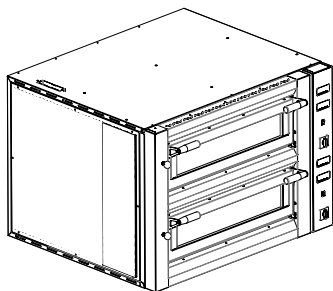

MOD : LFD-08

Production code : P010212DIA

Digital Line

- ▶ Made of stainless steel
- ▶ Energy Room : cordierite dual refractory stone hob
- ▶ Maximum cooking temperature: 400 °C
- ▶ Independent and digital temperature set
- ▶ Armored heating elements
- ▶ Extra-insulation 50mm
- ▶ Door with double glass
- ▶ Possibility of overlapping up to 3 chambers

Single chamber

Code	P010208	P010209	P010210	P010211
External dimensions [mm] WxDxH	1060x890x400	1060x1240x400	1390x915x400	1390x1270x400
Chamber dimensions [mm] WxDxH	700x700x150	700x1050x150	1050x700x150	1050x1050x150
Pizza dimensions [mm]	4x ø350	6x ø350	6x ø350	9x ø350
Supply voltage [50Hz]	400V 3Ph+N	400V 3Ph+N	400V 3Ph+N	400V 3Ph+N
Total power [KW]	7,2	8,85	10,2	13,65
H07RNF cable section [mm²]	5G4	5G4	5G4	5G6
Packaging dimensions [mm] WxPxH	1130x1100x620	1130x1475x620	1130x1475x620	1480x1450x620
Net weight [Kg]	110	140	145	165
Gross weight [Kg]	125	155	160	180

Double chamber

Code	P010212	P010213	P010214	P010215
External dimensions [mm] WxDxH	1060x890x730	1060x1240x730	1390x915x730	1390x1270x730
Chamber dimensions [mm] WxDxH	700x700x150	700x1050x150	1050x700x150	1050x1050x150
Pizza dimensions [mm]	8x ø350	12x ø350	12x ø350	18x ø350
Supply voltage [50Hz]	400V 3Ph+N	400V 3Ph+N	400V 3Ph+N	400V 3Ph+N
Total power [KW]	14,4	17,7	20,4	27,3
H07RNF cable section [mm²]	5G6	5G6	5G10	5G16
Packaging dimensions [mm] WxPxH	1130x1100x950	1130x1475x950	1130x1475x950	1480x1450x950
Net weight [Kg]	175	240	255	275
Gross weight [Kg]	195	260	275	295

ALL-AROUND Kit

Full-coverage of the cooking chamber in refractory stone

CODE	ALL-AROUND	CHAMBER DIMENSIONS
P041000		670 x 685 x 150
P041001		670 x 1035 x 150
P041002		1035 x 670 x 150
P041003		1035 x 1035 x 150