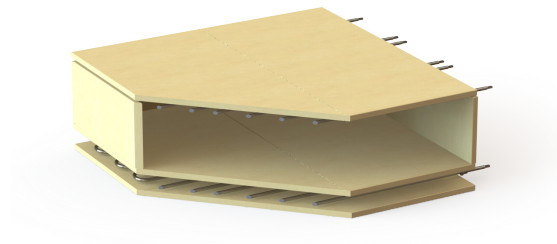

MOD : LFD-08

Production code : P010212DIA

Digital Line

- ▶ Made of stainless steel
- ▶ Energy Room : cordierite dual refractory stone hob
- ▶ Maximum cooking temperature: 400 °C
- ▶ Independent and digital temperature set
- ▶ Armored heating elements
- ▶ Extra-insulation 50mm
- ▶ Door with double glass
- ▶ Possibility of overlapping up to 3 chambers

Single chamber

Code	P010208	P010209	P010210	P010211
External dimensions [mm] WxDxH	1060x890x400	1060x1240x400	1390x915x400	1390x1270x400
Chamber dimensions [mm] WxDxH	700x700x150	700x1050x150	1050x700x150	1050x1050x150
Pizza dimensions [mm]	4x ø350	6x ø350	6x ø350	9x ø350
Supply voltage [50Hz]	400V 3Ph+N	400V 3Ph+N	400V 3Ph+N	400V 3Ph+N
Total power [KW]	7,2	8,85	10,2	13,65
H07RNF cable section [mm²]	5G4	5G4	5G4	5G6
Packaging dimensions [mm] WxPxH	1130x1100x620	1130x1475x620	1130x1475x620	1480x1450x620
Net weight [Kg]	110	140	145	165
Gross weight [Kg]	125	155	160	180

Double chamber

Code	P010212	P010213	P010214	P010215
External dimensions [mm] WxDxH	1060x890x730	1060x1240x730	1390x915x730	1390x1270x730
Chamber dimensions [mm] WxDxH	700x700x150	700x1050x150	1050x700x150	1050x1050x150
Pizza dimensions [mm]	8x ø350	12x ø350	12x ø350	18x ø350
Supply voltage [50Hz]	400V 3Ph+N	400V 3Ph+N	400V 3Ph+N	400V 3Ph+N
Total power [KW]	14,4	17,7	20,4	27,3
H07RNF cable section [mm²]	5G6	5G6	5G10	5G16
Packaging dimensions [mm] WxPxH	1130x1100x950	1130x1475x950	1130x1475x950	1480x1450x950
Net weight [Kg]	175	240	255	275
Gross weight [Kg]	195	260	275	295

ALL-AROUND Kit

Full-coverage of the cooking chamber in refractory stone

CODE	ALL-AROUND	CHAMBER DIMENSIONS
P041000		670 x 685 x 150
P041001		670 x 1035 x 150
P041002		1035 x 670 x 150
P041003		1035 x 1035 x 150