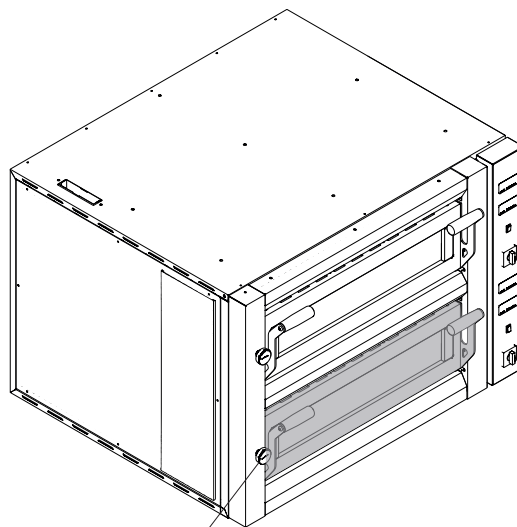

Forno elettrico per pizza - ricambi

Electric pizza oven - spare parts • Elektrischer Ofen für Pizza - Ersatzteile • Four électrique à pizza - pièces détachées