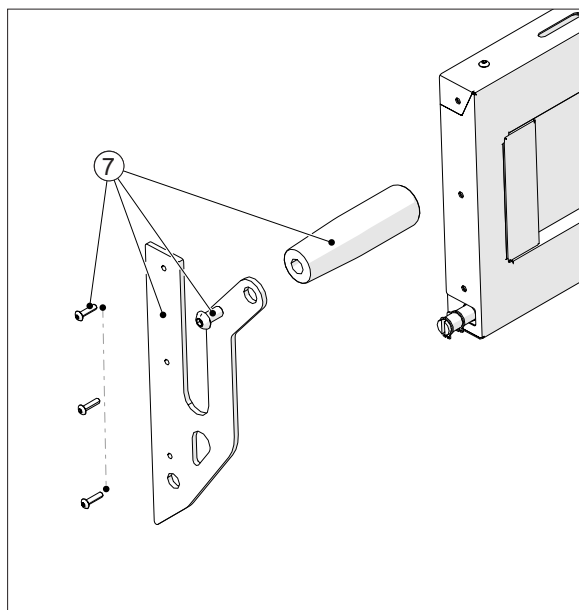

Forno elettrico per pizza - ricambi

Electric pizza oven - spare parts • Elektrischer Ofen für Pizza - Ersatzteile • Four électrique à pizza - pièces détachées