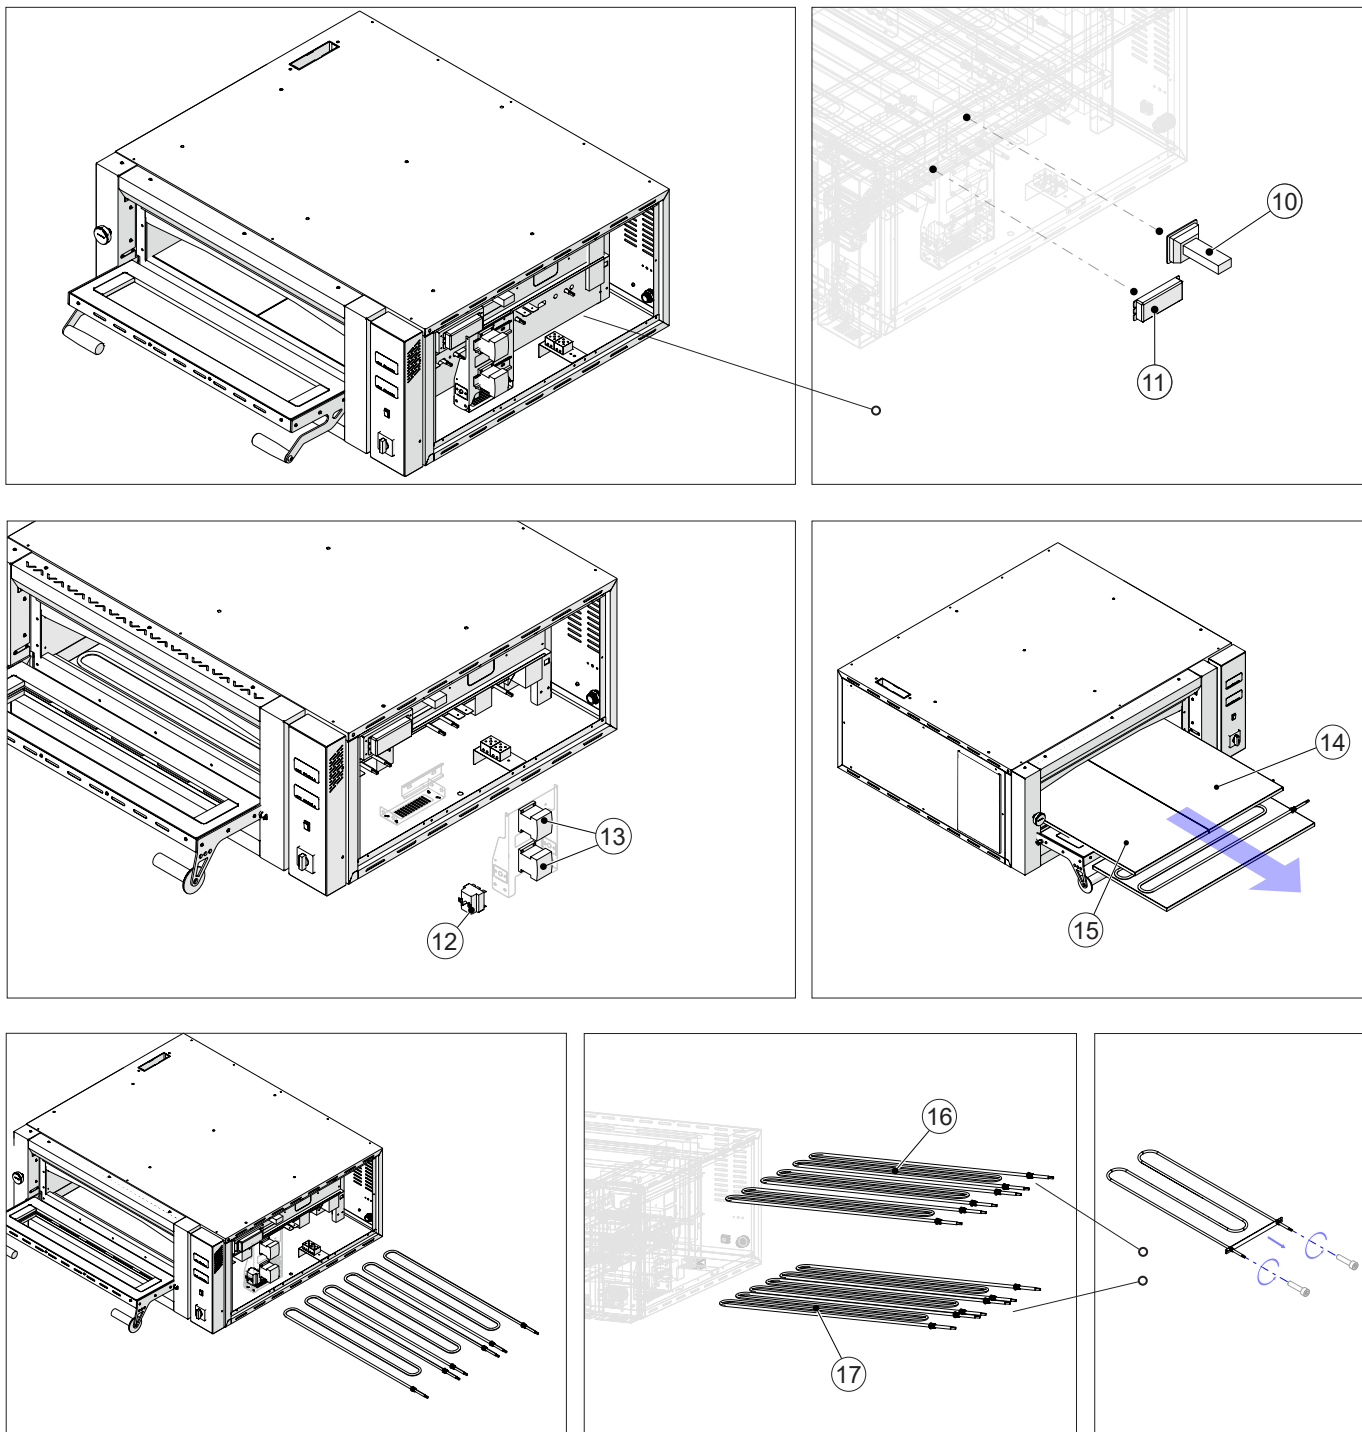

Forno elettrico per pizza - ricambi

Electric pizza oven - spare parts • Elektrischer Ofen für Pizza - Ersatzteile • Four électrique à pizza - pièces détachées

Forno elettrico per pizza - ricambi

Electric pizza oven - spare parts • Elektrischer Ofen für Pizza - Ersatzteile • Four électrique à pizza - pièces détachées

CAMERA SINGOLA

SINGLE DECK, EINZELZIMMER, MONO CHAMBRE

LFD-04

LFD-06

LFD-06L

LFD-09L

	DESCRIZIONE <i>Description, Beschreibung</i>	CODICE <i>Code, Kode</i>	QUANTITÀ <i>Quantity, Anzahl, Quantité</i>			
			LFD-04	LFD-06	LFD-06L	LFD-09L
1	Termostato digitale <i>Digital thermostat, Digitaler Thermostat, Thermostat numérique</i>	R9000011	2	2	2	2
2	Interruttore luce camera <i>Chamber light switch, Interrupteur d'éclairage de la chambre, Kammerlichtschalter</i>	R9000019	1	1	1	1
3	Interruttore generale <i>Main switch, Hauptschalter, Interrupteur général</i>	R9000026	1	1	-	-
		R9000027	-	-	1	1
4	Sonda temperatura <i>Temperature probe, Temperaturfühler, Sonde de température</i>	R9000012	2	2	2	2
5	Manopola regolazione fumi <i>Knob for fume control, Knopf Rauchauslass, Bouton pour régulation de la fumée</i>	R9000072	1	1	1	1
6	Porta completa <i>Complete door, Komplett Tür, Porte complète</i>	R9000034	1	1	-	-
		R9000035	-	-	1	1
7	Kit maniglia porta (dx e/o sx) <i>Door handle kit (right and/or left), Türgriff-Kit (rechts und/oder links), Ensemble poignée de porte (droite et/ou gauche)</i>	R9000036	2	2	2	2
8	Vetro porta + guarnizione <i>Door glass + gasket, Türglas + Dichtung, Vitre de porte + joint</i>	R9000037	1	1	-	-
		R9000038	-	-	1	1
9A	Kit molla porta sx <i>Left door spring kit, Federsatz für linke Tür, Ensemble ressort de porte gauche</i>	R9000039	1	1	1	1
9B	Kit molla porta dx <i>Right door spring kit, Federsatz für rechts Tür, Kit ressort de porte droite</i>	R9000040	1	1	1	1
10	Kit lampada a led <i>LED lamp kit, LED-Lampensatz, Ensemble de lampes à LED</i>	R9000021	1	2	1	2
11	Alimentatore per lampada a led <i>Power supply for LED lamp, Netzteil für LED-Lampe, Alimentation pour lampe LED</i>	R9000022	1	1	1	1
12	Termostato di sicurezza <i>Safety thermostat, Sicherheitsthermostat, Thermostat de sécurité - fino a matricola | up to the serial number | bis zur Seriennummer | jusqu'au numéro de série 25009217000</i>	R9000013	1	1	1	1
12	Termostato di sicurezza <i>Safety thermostat, Sicherheitsthermostat, Thermostat de sécurité - da matricola | from the serial number | aus der Seriennummer | à partir du numéro de série 25009217001</i>	R9000014	1	1	1	1
13	Contattore <i>Contacteur, Schütz, Contacteur</i>	R9000028	2	2	2	2
14	Kit pietra refrattaria superiore <i>Top refractory stone kit, Top-Feuerfeststein-Bausatz, Kit de pierres réfractaires supérieures</i>	R9000067	1	-	2	-
		R9000068	-	1	-	2