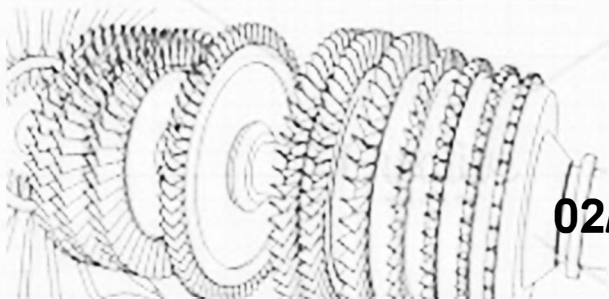

high pressure compressor

low pressure compressor

fan

high pressure turbine

AC8 : WR-SDTM-10

DfcXi Wcb VcXY P020207DIV

low pressure turbine

low pressure compressor