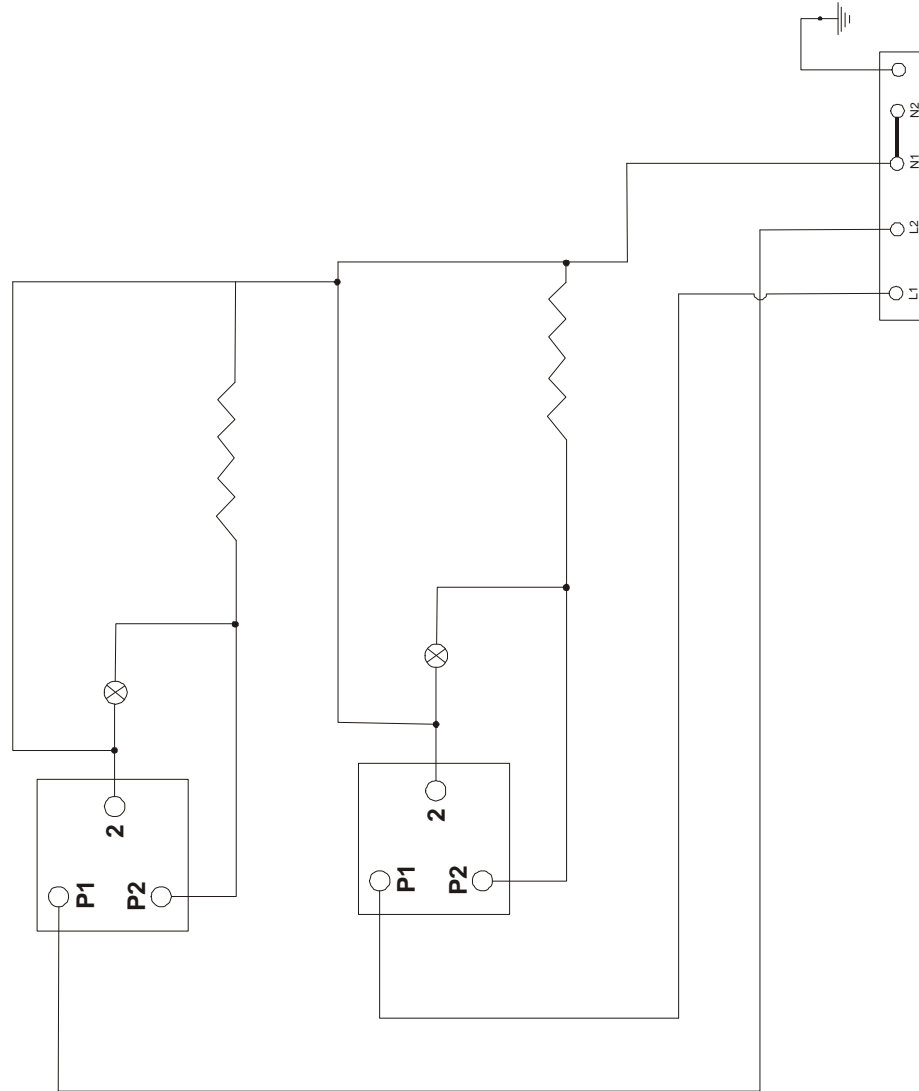

MOD : WR-GCVS-49

Production code : HS1(INOX grid)

		GRILL	DATE 22/06/2007			
		ELECTRIC DIAGRAM INTERNAL CONNECTION				
		MODELS : WR-GCVS-49			No1	