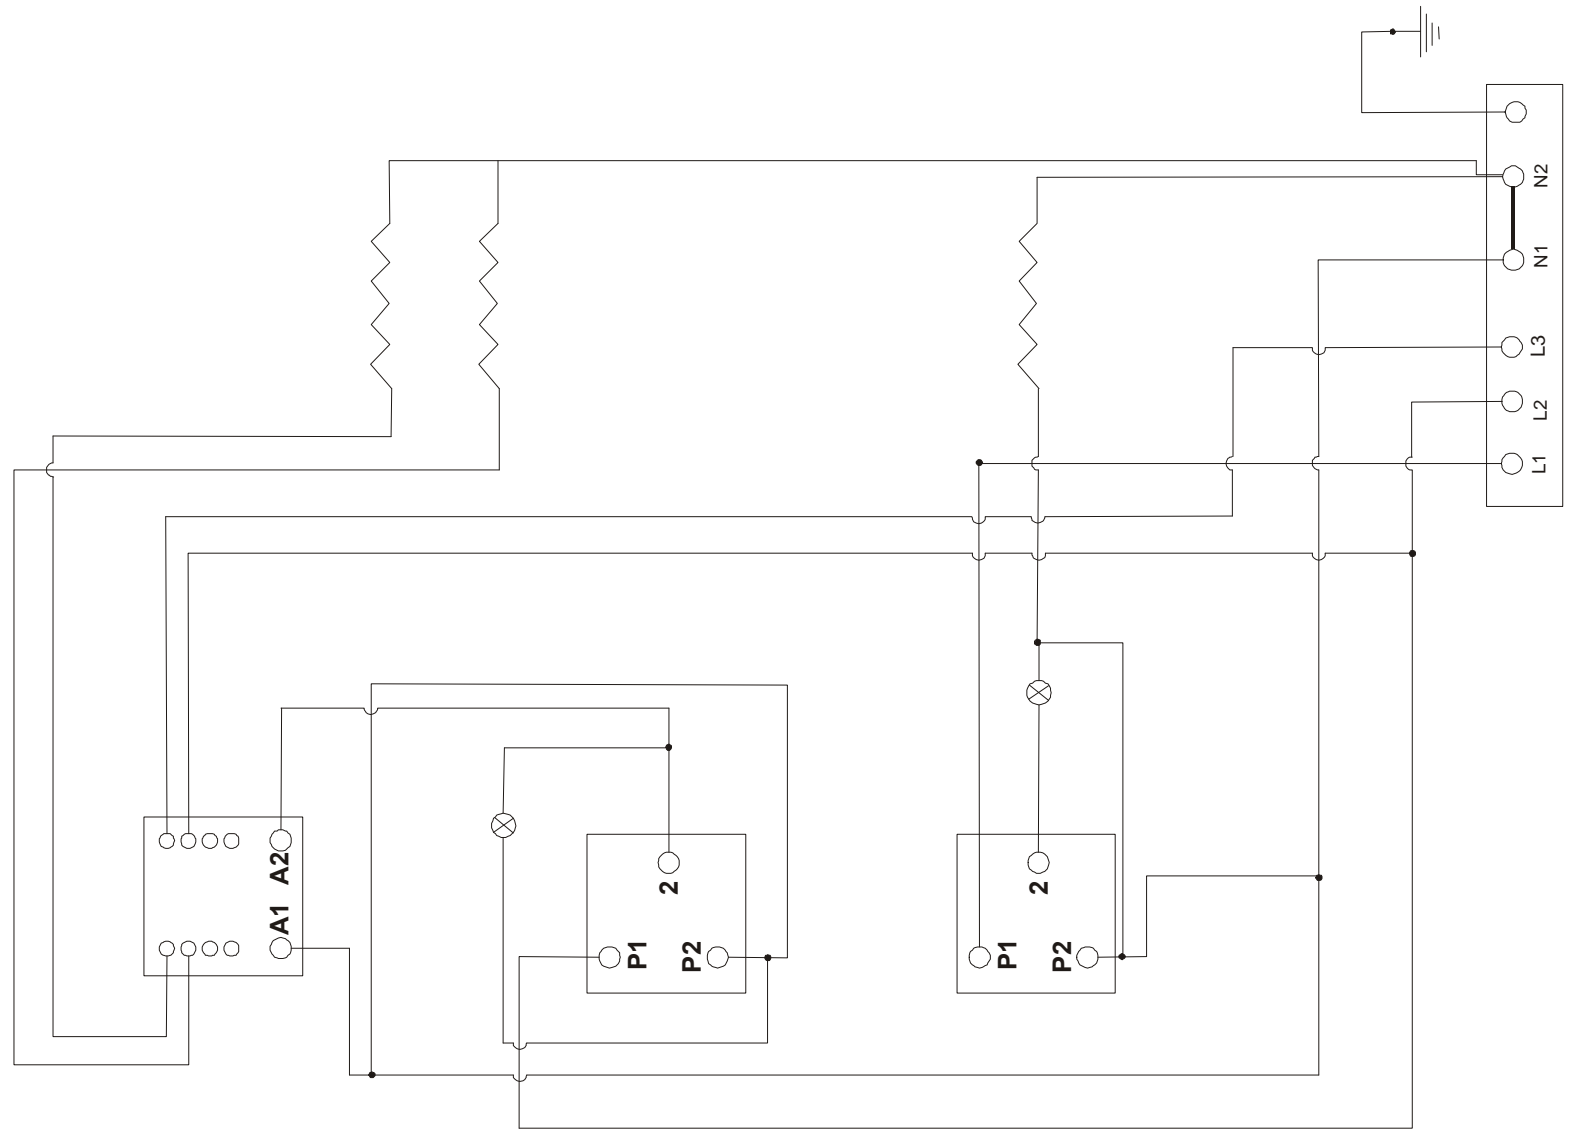

MOD : WR-GCVM-70

Production code : HS1/2(INOX grid)

		GRILL	DATE 22/06/2007		
		ELECTRIC DIAGRAM INTERNAL CONNECTION			
		MODELS : WR-GCVM-70		No1	