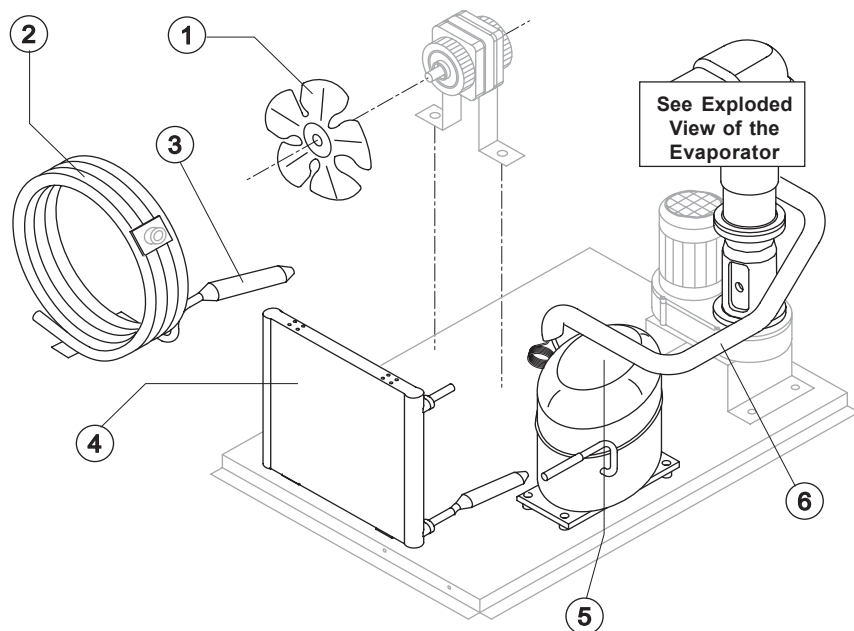

HYDRAULIC CIRCUIT

ELECTRIC PARTS

Ref.	Spare Description	Code
1	Foamed Cabinet Assy	See Table
2	Cover for Ice Exhaust	221386
3	Top Assembly	C22690
4	Rear Panel Assembly	C21202
5	Rear Grid	D12020
6	Adjustable Stainless Steel Foot	20613
7*	Filtering Panel	18106
8	Frame + Grid & Filter	C10205
9	Front Grid Panel	C22510
11	Bulbe-holder Pipe	20522
12	Door Assy	C10275

Ref. 1 - Foamed Cabinet Assy

Condensation	Code
Air	C11156A
Water	C11156W

Common Parts

Ref.	Spare Description	Code
3*	Molecular Drier	14009
5	Compressor	231174
6	Suctin Line	for the spare parts code give us the s/n.