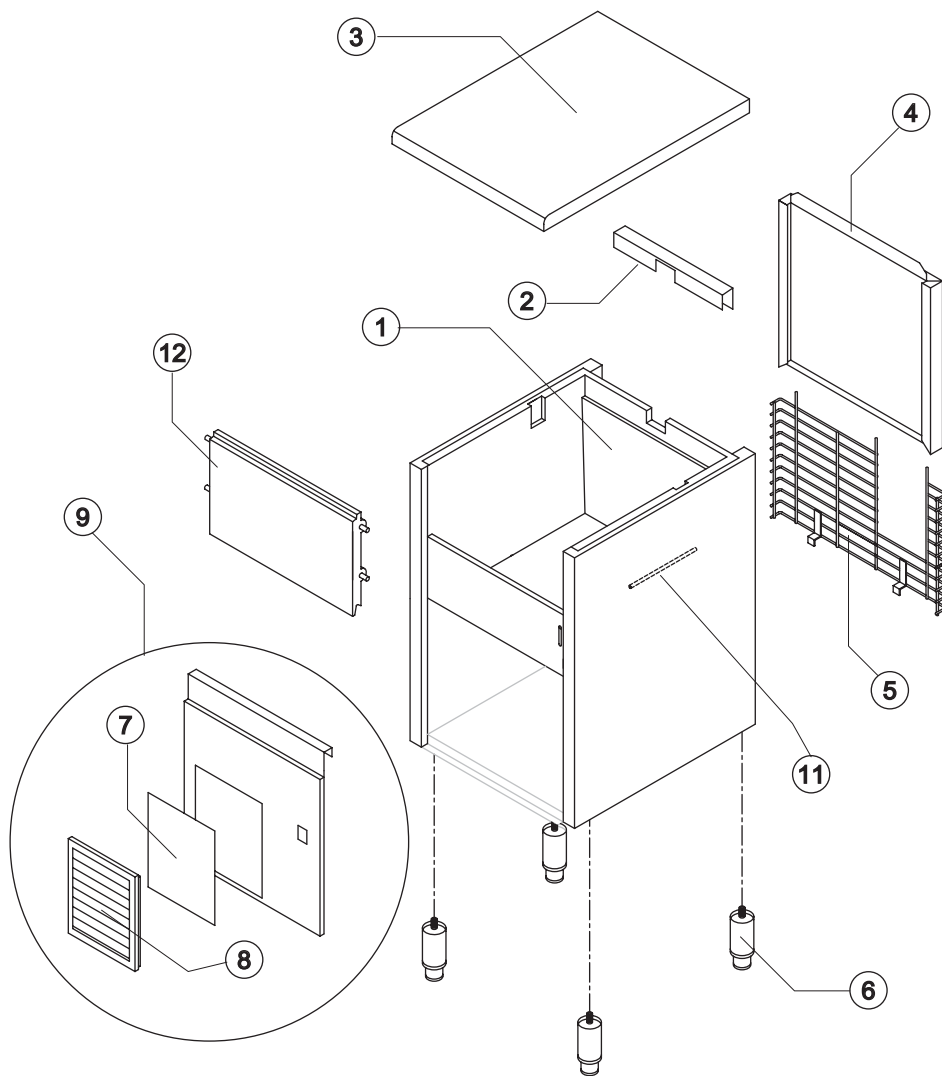

MOD : PEB150/50A

Production code : TB 1405A HC

01/2026

PEB150/50A

LIST OF THE EXPLODED VIEWS

SHELL ASSY

COOLING SYSTEM

EVAPORATOR

HYDRAULIC CIRCUIT

ELECTRIC PARTS

Ref.	Spare Description	Code
1	Foamed Cabinet Assy	See Table
2	Cover for Ice Exhaust	221386
3	Top Assembly	C22690
4	Rear Panel Assembly	C21202
5	Rear Grid	D12020
6	Adjustable Stainless Steel Foot	20613
7*	Filtering Panel	18106
8	Frame + Grid & Filter	C10205
9	Front Grid Panel	C22510
11	Bulbe-holder Pipe	20522
12	Door Assy	C10275