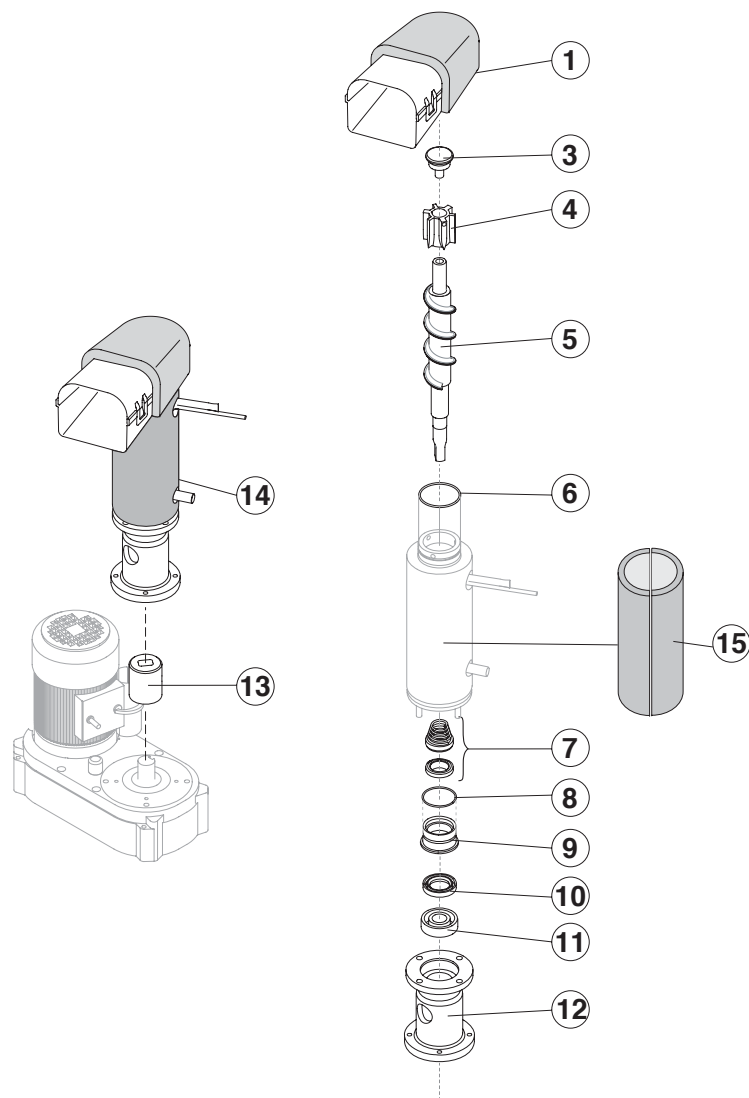

HYDRAULIC CIRCUIT

ELECTRIC PARTS

Ref.	Spare Description	Code
1	Foamed Cabinet Assy	See Table
2	Cover for Ice Exhaust	221386
3	Top Assembly	C22690
4	Rear Panel Assembly	C21202
5	Rear Grid	D12020
6	Adjustable Stainless Steel Foot	20613
7*	Filtering Panel	18106
8	Frame + Grid & Filter	C10205
9	Front Grid Panel	C22510
11	Bulbe-holder Pipe	20522
12	Door Assy	C10275

Ref. 1 - Foamed Cabinet Assy

Condensation	Code
Air	C11156A
Water	C11156W

Common Parts

Ref.	Spare Description	Code
3*	Molecular Drier	14009
5	Compressor	231174
6	Suctin Line	for the spare parts code give us the s/n.

Rif.	Descrizione Ricambio	Codice
1	Ice Exhaust with insulating cap	C10648
3	Ice Breaker	20915
4	Extruder with bearings assembly	C201001
5	Auger	201000
6	OR Gasket 4325	20987
7	Ceramic Seal	20937
8	OR Gasket 3162 mat. NBR70	20429
9	Reduction Ring	20785
10	Seal Ring	20985
11	Bearing	20917
12	Flange	20916
13	Joint	D20630
14	Evaporator Assy	C11174
15	Insulating Cap	18205

Ref.	Spare Description	Code
1	Water Outlet Nipple	10472
2	Silicone Gasket	13219
4*	Double Switch Basin Assembly	C10710
5	Semirigid Polyethylene Gasket	13007
6	Bin Discharge Nut	10096
8	Microswitch	23055