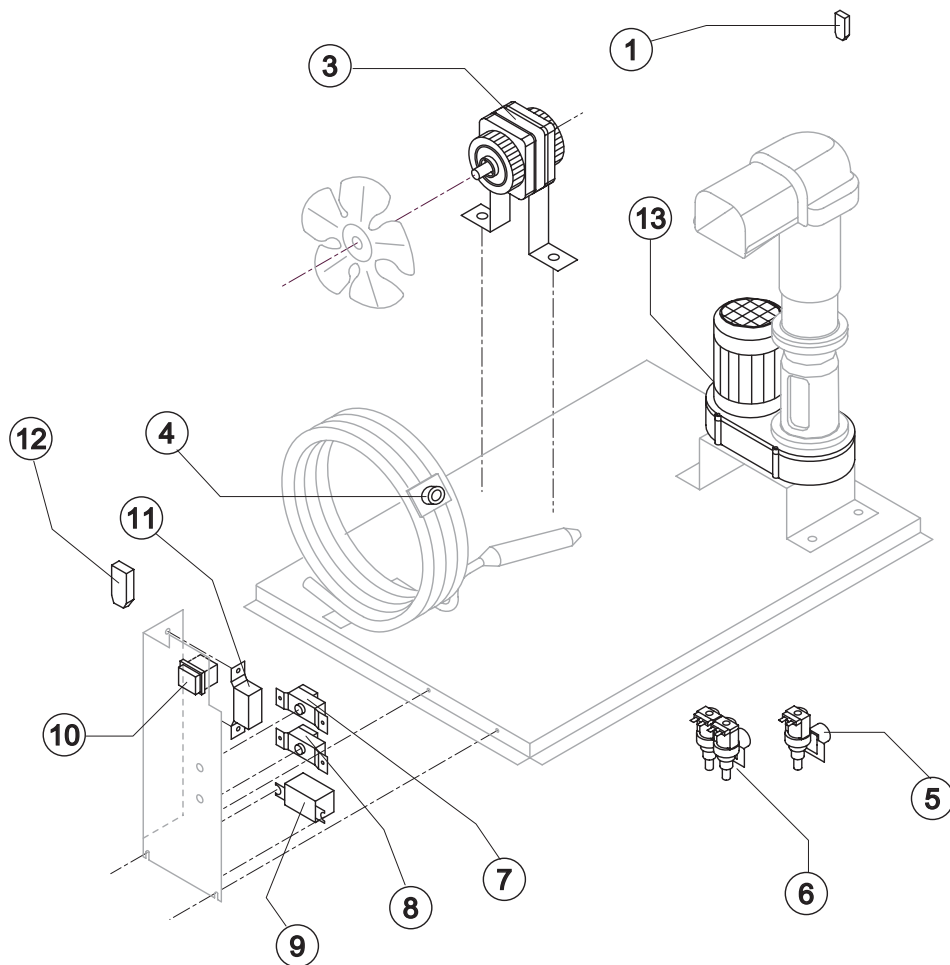

Rif.	Descrizione Ricambio	Codice
1	Ice Exhaust with insulating cap	C10648
3	Ice Breaker	20915
4	Extruder with bearings assembly	C201001
5	Auger	201000
6	OR Gasket 4325	20987
7	Ceramic Seal	20937
8	OR Gasket 3162 mat. NBR70	20429
9	Reduction Ring	20785
10	Seal Ring	20985
11	Bearing	20917
12	Flange	20916
13	Joint	D20630
14	Evaporator Assy	C11174
15	Insulating Cap	18205

Ref.	Spare Description	Code
1	Water Outlet Nipple	10472
2	Silicone Gasket	13219
4*	Double Switch Basin Assembly	C10710
5	Semirigid Polyethylene Gasket	13007
6	Bin Discharge Nut	10096
8	Microswitch	23055

Parts for Air-Cooled Version Only

Ref.	Spare Description	Code
7	Discharges Manifold	C10235

Parts for Water-Cooled Version Only

Ref.	Spare Description	Code
7	Discharges Manifold	C10240

Common Parts

Ref.	Spare Description	Code
1	Anti Radio Interference Filter	C23457
7*	Bin Thermostat	23005
8*	Evaporator Thermostat	23591
9*	Relay	23190
10*	Green Light Switch (On-Off)	23327
11*	Fan cycle switch	231123
12	Anti Radio Interference Filter	C23459
13	Gearmotor	231030