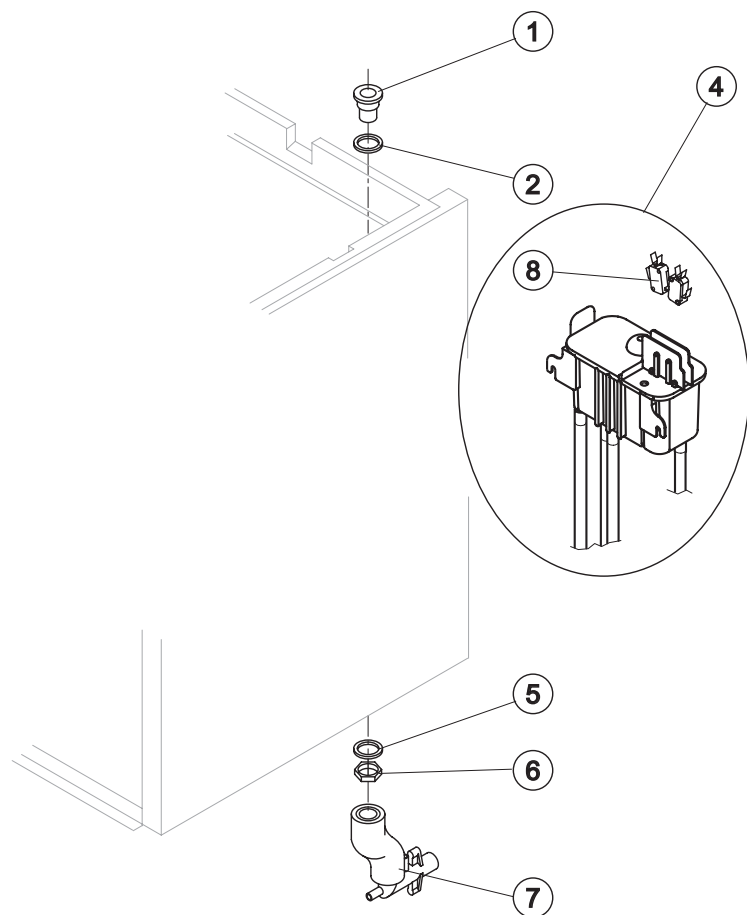

HYDRAULIC CIRCUIT

ELECTRIC PARTS

Ref.	Spare Description	Code
1	Foamed Cabinet Assy	See Table
2	Cover for Ice Exhaust	221386
3	Top Assembly	C22690
4	Rear Panel Assembly	C21202
5	Rear Grid	D12020
6	Adjustable Stainless Steel Foot	20613
7*	Filtering Panel	18106
8	Frame + Grid & Filter	C10205
9	Front Grid Panel	C22510
11	Bulbe-holder Pipe	20522
12	Door Assy	C10275

Parts for Air-Cooled Version Only

Ref.	Spare Description	Code
1	Sucking Fan	20031
4	Air Condenser	Current Version 201222
4	Air Condenser	Till s/n. 882150 201147

Parts for Water-Cooled Version Only

Ref.	Spare Description	Code
1	Sucking Fan	10213
2	Water Condenser	14014

Rif.	Descrizione Ricambio	Codice
1	Ice Exhaust with insulating cap	C10648
3	Ice Breaker	20915
4	Extruder with bearings assembly	C201001
5	Auger	201000
6	OR Gasket 4325	20987
7	Ceramic Seal	20937
8	OR Gasket 3162 mat. NBR70	20429
9	Reduction Ring	20785
10	Seal Ring	20985
11	Bearing	20917
12	Flange	20916
13	Joint	D20630
14	Evaporator Assy	C11174
15	Insulating Cap	18205

Ref.	Spare Description	Code
1	Water Outlet Nipple	10472
2	Silicone Gasket	13219
4*	Double Switch Basin Assembly	C10710
5	Semirigid Polyethylene Gasket	13007
6	Bin Discharge Nut	10096
8	Microswitch	23055