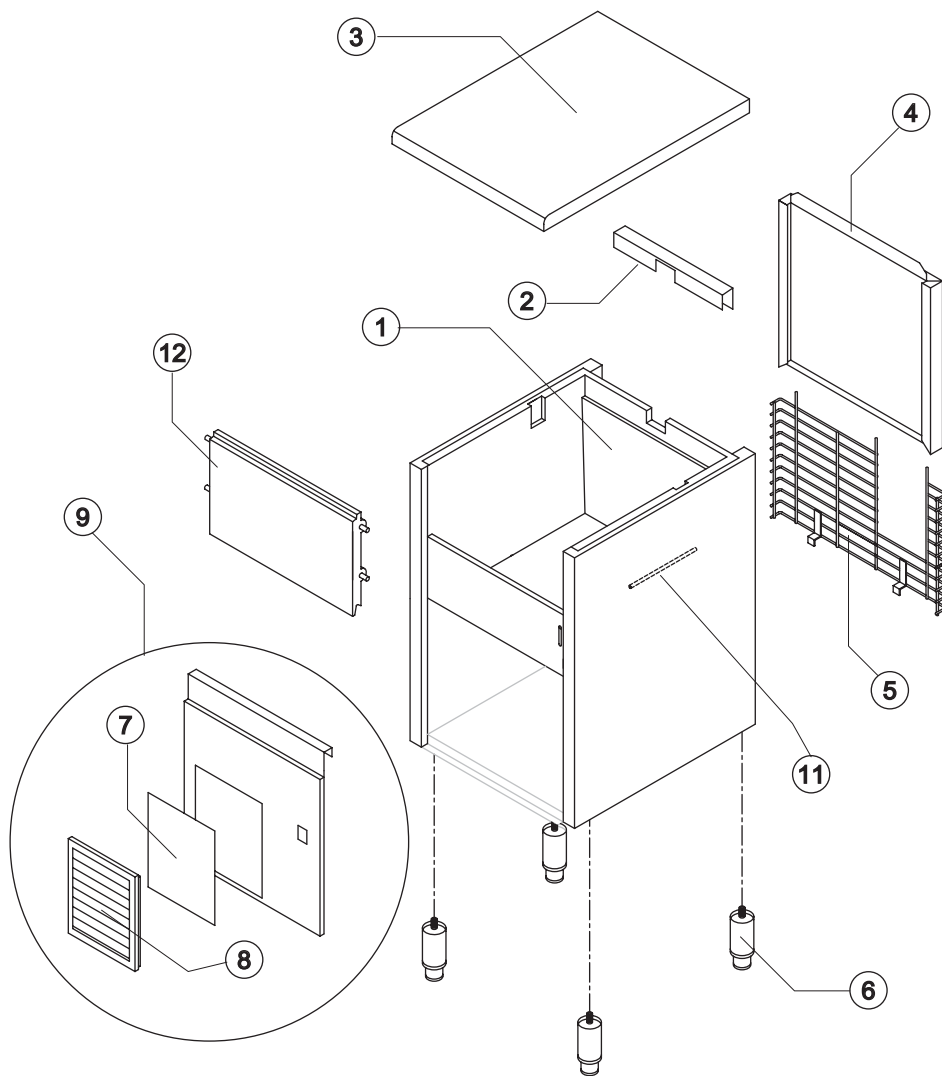

MOD : PEB90/20A

Production code : TB 852A HC

PEB90/20A

LIST OF THE EXPLODED VIEWS

SHELL ASSY

COOLING SYSTEM

EVAPORATOR

HYDRAULIC CIRCUIT

ELECTRIC PARTS

Ref.	Spare Description	Code
1	Foamed Cabinet Assy	See Table
2	Cover for Ice Exhaust	221385
3	Top Assembly	C22689
4	Rear Panel Assembly	C21215
5	Rear Grid	D12014
6	Adjustable Stainless Steel Foot	20613
7*	Filtering Panel	18106
8	Frame + Grid & Filter	C10205
9	Front Grid Panel	C22507
11	Bulbe-holder Pipe	20521
12	Door Assy	C10297