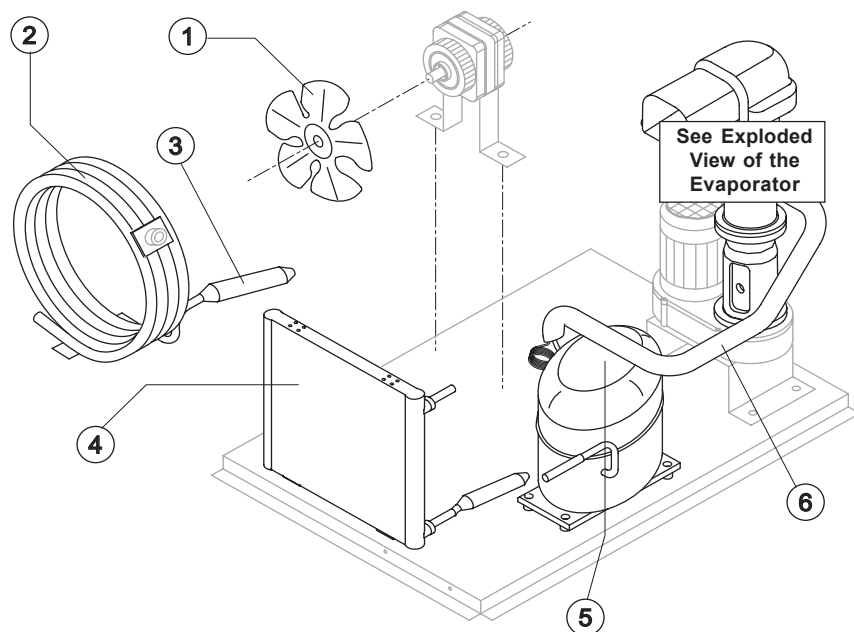

Common Parts

Ref.	Spare Description	Code
3*	Molecular Drier	14009
5	Compressor	231159
6	Suctin Line	for the spare parts code give us the s/n.

Parts for Air-Cooled Version Only

Ref.	Spare Description	Code
1	Sucking Fan	20096
4	Air Condenser	Current Version 201221
4	Air Condenser	Till s/n. 879198 201131

Parts for Water-Cooled Version Only

Ref.	Spare Description	Code
1	Sucking Fan	10213
2	Water Condenser	14057