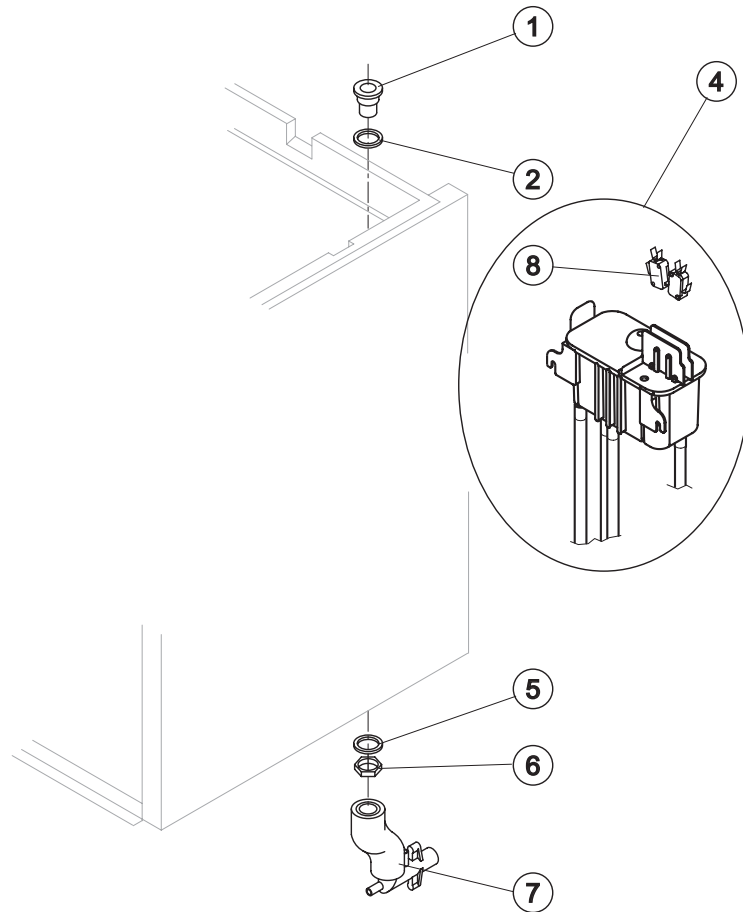

ELECTRIC PARTS

Ref.	Spare Description	Code
1	Foamed Cabinet Assy	See Table
2	Cover for Ice Exhaust	221385
3	Top Assembly	C22689
4	Rear Panel Assembly	C21215
5	Rear Grid	D12014
6	Adjustable Stainless Steel Foot	20613
7*	Filtering Panel	18106
8	Frame + Grid & Filter	C10205
9	Front Grid Panel	C22507
11	Bulbe-holder Pipe	20521
12	Door Assy	C10297

Parts for Air-Cooled Version Only

Ref.	Spare Description	Code
1	Sucking Fan	20096
4	Air Condenser	Current Version 201221
4	Air Condenser	Till s/n. 879198 201131

Parts for Water-Cooled Version Only

Ref.	Spare Description	Code
1	Sucking Fan	10213
2	Water Condenser	14057

Ref.	Spare Description	Code
1	Ice Exhaust with insulatig cap	C10648
3	Ice Breaker	20915
4	Extruder with bearings assembly	C201001
5	Auger	201000
6	OR Gasket 4325	20987
7	Ceramic Seal	20937
8	OR Gasket 3162 mat. NBR70	20429
9	Reduction Ring	20785
10	Seal Ring	20985
11	Bearing	20917
12	Flange	20916
13	Joint	D20630
14	Evaporator Assy	C11174
15	Insulating Cap	18205

Common Parts

Ref.	Spare Description	Code
1	Water Outlet Nipple	10472
2	Silicone Gasket	13219
4*	Double Switch Basin Assembly	C10704
5	Semirigid Polyethylene Gasket	13007
6	Bin Discharge Nut	10096
8	Microswitch	23055