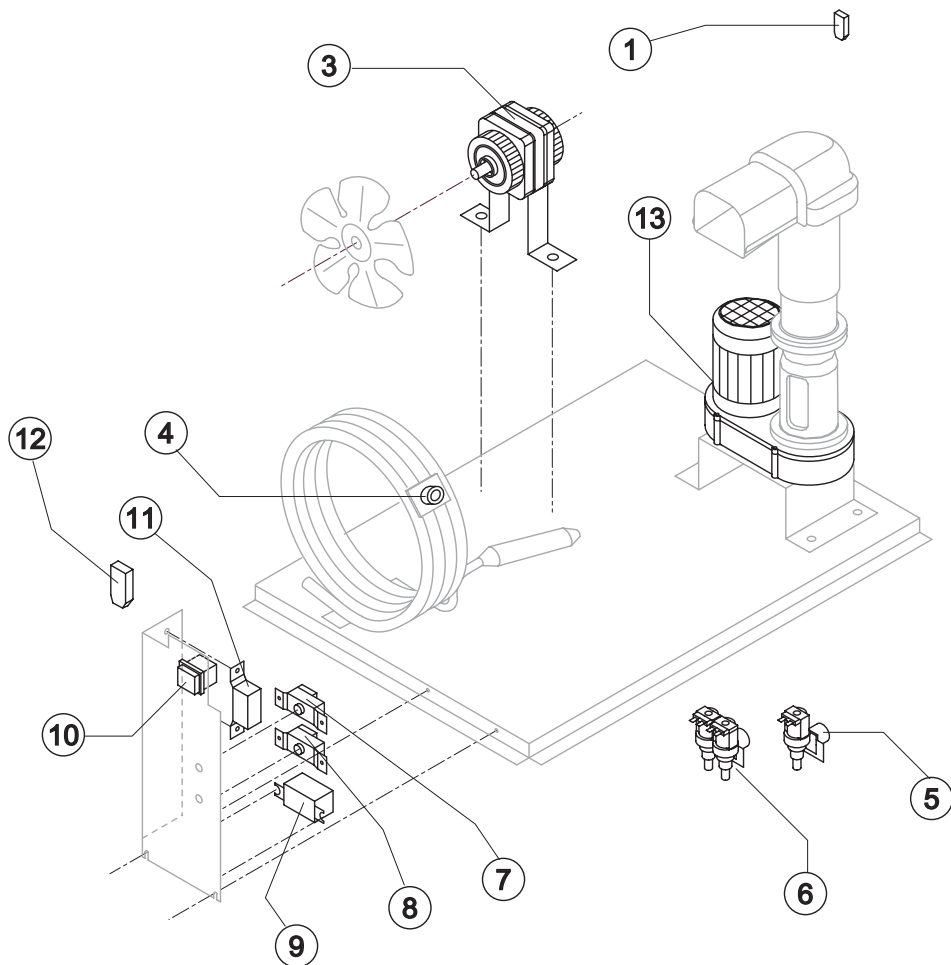

Ref.	Spare Description	Code
1	Ice Exhaust with insulatig cap	C10648
3	Ice Breaker	20915
4	Extruder with bearings assembly	C201001
5	Auger	201000
6	OR Gasket 4325	20987
7	Ceramic Seal	20937
8	OR Gasket 3162 mat. NBR70	20429
9	Reduction Ring	20785
10	Seal Ring	20985
11	Bearing	20917
12	Flange	20916
13	Joint	D20630
14	Evaporator Assy	C11174
15	Insulating Cap	18205

Common Parts

Ref.	Spare Description	Code
1	Water Outlet Nipple	10472
2	Silicone Gasket	13219
4*	Double Switch Basin Assembly	C10704
5	Semirigid Polyethylene Gasket	13007
6	Bin Discharge Nut	10096
8	Microswitch	23055

Parts for Air-Cooled Version Only

Ref.	Spare Description	Code
7	Discharges Manifold	C10235

Parts for Water-Cooled Version Only

Ref.	Spare Description	Code
7	Discharges Manifold	C10240

Common Parts

Ref.	Spare Description	Code
1	Anti Radio Interference Filter	C23457
7*	Bin Thermostat	23005
8*	Evaporator Thermostat	23591
9*	Relay	23190
10*	Green Light Switch (On-Off)	23327
11*	Fan cycle switch	231123
12	Anti Radio Interference Filter	C23459
13	Gearmotor	231030