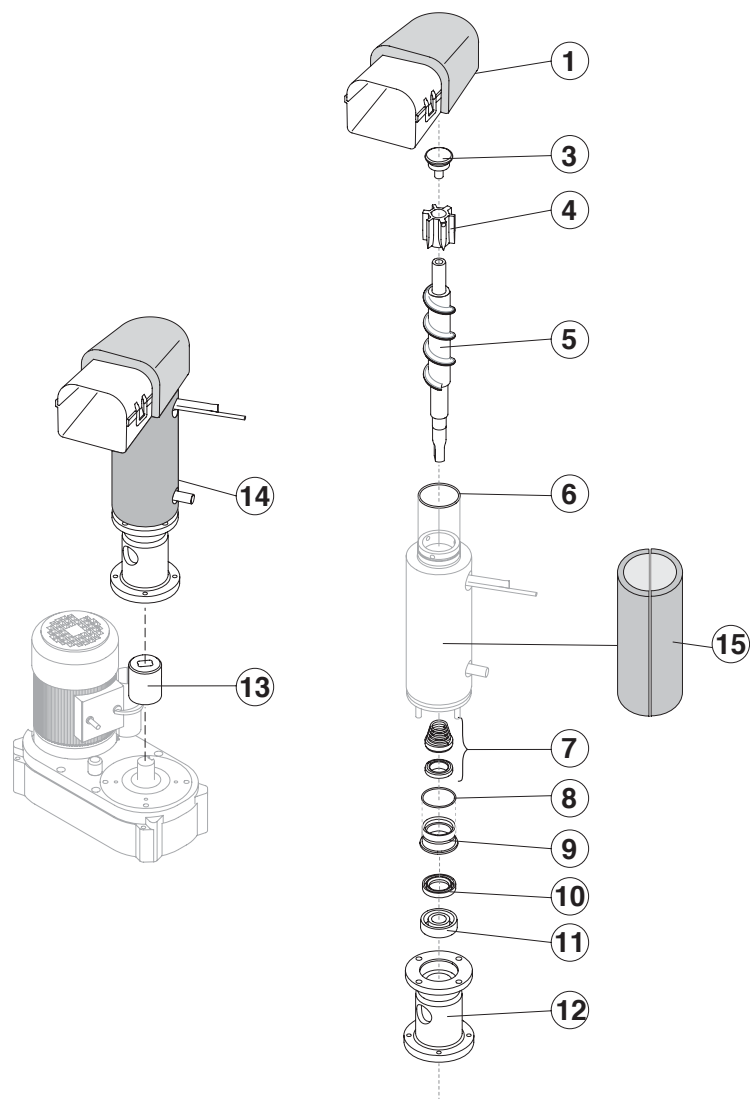

ELECTRIC PARTS

Ref.	Spare Description	Code
1	Foamed Cabinet Assy	See Table
2	Cover for Ice Exhaust	221385
3	Top Assembly	C22689
4	Rear Panel Assembly	C21215
5	Rear Grid	D12014
6	Adjustable Stainless Steel Foot	20613
7*	Filtering Panel	18106
8	Frame + Grid & Filter	C10205
9	Front Grid Panel	C22507
11	Bulbe-holder Pipe	20521
12	Door Assy	C10297

Ref. 1 - Foamed Cabinet Assy

Condensation	Code
Air	C11153A
Water	C11153W

Common Parts

Ref.	Spare Description	Code
3*	Molecular Drier	14009
5	Compressor	231159
6	Suctin Line	for the spare parts code give us the s/n.

Ref.	Spare Description	Code
1	Ice Exhaust with insulatig cap	C10648
3	Ice Breaker	20915
4	Extruder with bearings assembly	C201001
5	Auger	201000
6	OR Gasket 4325	20987
7	Ceramic Seal	20937
8	OR Gasket 3162 mat. NBR70	20429
9	Reduction Ring	20785
10	Seal Ring	20985
11	Bearing	20917
12	Flange	20916
13	Joint	D20630
14	Evaporator Assy	C11174
15	Insulating Cap	18205

Common Parts

Ref.	Spare Description	Code
1	Water Outlet Nipple	10472
2	Silicone Gasket	13219
4*	Double Switch Basin Assembly	C10704
5	Semirigid Polyethylene Gasket	13007
6	Bin Discharge Nut	10096
8	Microswitch	23055