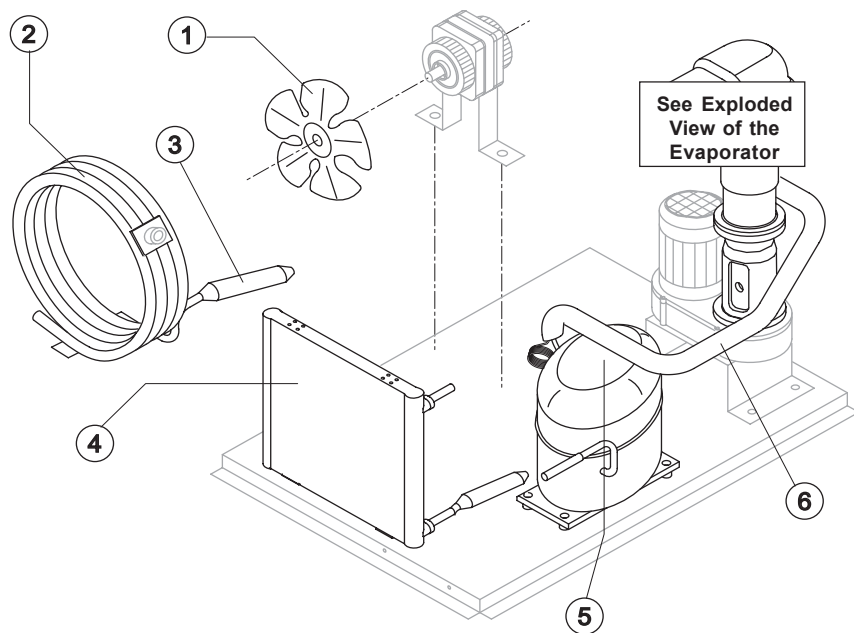

HYDRAULIC CIRCUIT

ELECTRIC PARTS

Ref.	Spare Description	Code
1	Foamed Cabinet Assy	See Table
2	Cover for Ice Exhaust	221386
3	Top Assembly	C22690
4	Rear Panel Assembly	C21202
5	Rear Grid	D12020
6	Adjustable Stainless Steel Foot	20613
7*	Filtering Panel	18106
8	Frame + Grid & Filter	C10205
9	Front Grid Panel	C22510
11	Bulbe-holder Pipe	20522
12	Door Assy	C10275

Ref. 1 - Foamed Cabinet Assy

Condensation	Code
Air	C11156A
Water	C11156W

Common Parts

Ref.	Spare Description	Code
3*	Molecular Drier	14009
5	Compressor	231174
6	Suctin Line	for the spare parts code give us the s/n.