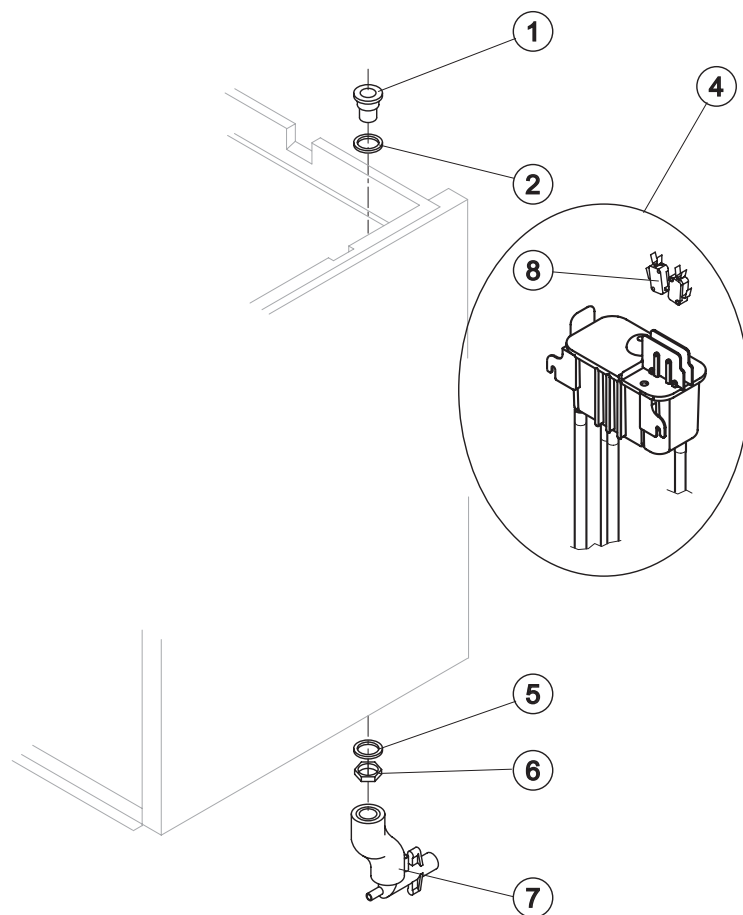

HYDRAULIC CIRCUIT

ELECTRIC PARTS

Ref.	Spare Description	Code
1	Foamed Cabinet Assy	See Table
2	Cover for Ice Exhaust	221386
3	Top Assembly	C22690
4	Rear Panel Assembly	C21202
5	Rear Grid	D12020
6	Adjustable Stainless Steel Foot	20613
7*	Filtering Panel	18106
8	Frame + Grid & Filter	C10205
9	Front Grid Panel	C22510
11	Bulbe-holder Pipe	20522
12	Door Assy	C10275

Parts for Air-Cooled Version Only

Ref.	Spare Description	Code
1	Sucking Fan	20031
4	Air Condenser	Current Version 201222
4	Air Condenser	Till s/n. 882150 201147

Parts for Water-Cooled Version Only

Ref.	Spare Description	Code
1	Sucking Fan	10213
2	Water Condenser	14014

Rif.	Descrizione Ricambio	Codice
1	Ice Exhaust with insulatig cap	C10648
3	Ice Breaker	20915
4	Extruder with bearings assembly	C201001
5	Auger	201000
6	OR Gasket 4325	20987
7	Ceramic Seal	20937
8	OR Gasket 3162 mat. NBR70	20429
9	Reduction Ring	20785
10	Seal Ring	20985
11	Bearing	20917
12	Flange	20916
13	Joint	D20630
14	Evaporator Assy	C11174
15	Insulating Cap	18205

Ref.	Spare Description	Code
1	Water Outlet Nipple	10472
2	Silicone Gasket	13219
4*	Double Switch Basin Assembly	C10710
5	Semirigid Polyethylene Gasket	13007
6	Bin Discharge Nut	10096
8	Microswitch	23055