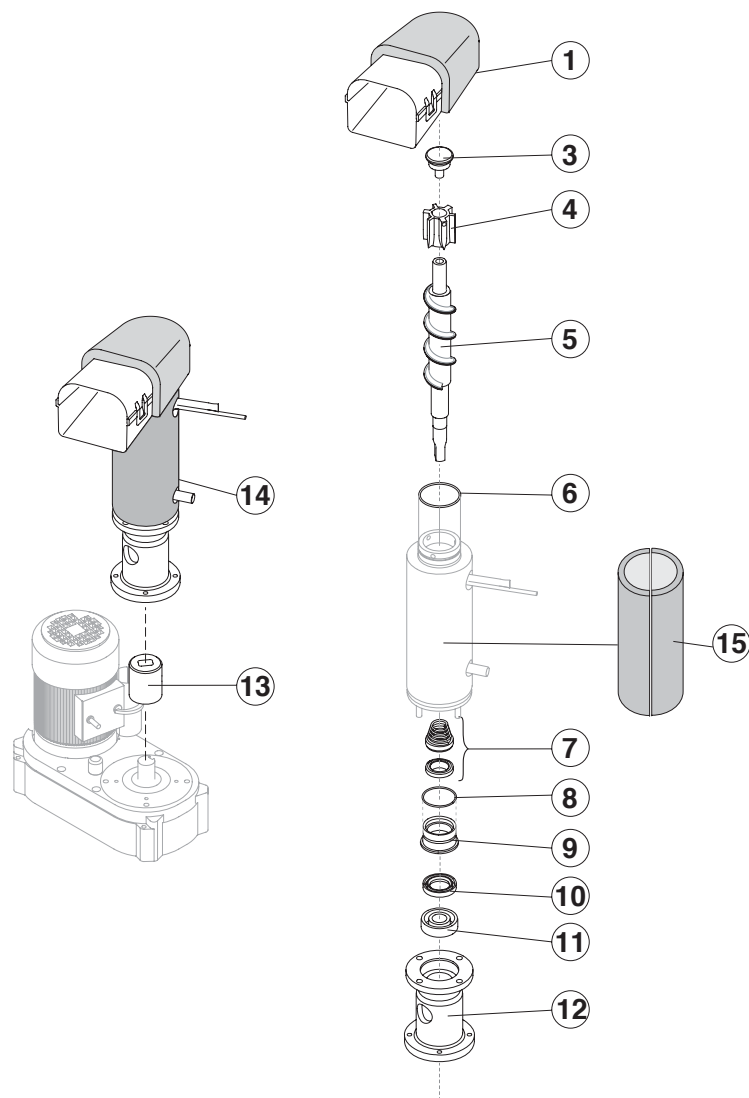

HYDRAULIC CIRCUIT

ELECTRIC PARTS

Ref.	Spare Description	Code
1	Foamed Cabinet Assy	See Table
2	Cover for Ice Exhaust	221386
3	Top Assembly	C22690
4	Rear Panel Assembly	C21202
5	Rear Grid	D12020
6	Adjustable Stainless Steel Foot	20613
7*	Filtering Panel	18106
8	Frame + Grid & Filter	C10205
9	Front Grid Panel	C22510
11	Bulbe-holder Pipe	20522
12	Door Assy	C10275

Ref. 1 - Foamed Cabinet Assy

Condensation	Code
Air	C11156A
Water	C11156W

Common Parts

Ref.	Spare Description	Code
3*	Molecular Drier	14009
5	Compressor	231174
6	Suctin Line	for the spare parts code give us the s/n.

Rif.	Descrizione Ricambio	Codice
1	Ice Exhaust with insulatig cap	C10648
3	Ice Breaker	20915
4	Extruder with bearings assembly	C201001
5	Auger	201000
6	OR Gasket 4325	20987
7	Ceramic Seal	20937
8	OR Gasket 3162 mat. NBR70	20429
9	Reduction Ring	20785
10	Seal Ring	20985
11	Bearing	20917
12	Flange	20916
13	Joint	D20630
14	Evaporator Assy	C11174
15	Insulating Cap	18205

Ref.	Spare Description	Code
1	Water Outlet Nipple	10472
2	Silicone Gasket	13219
4*	Double Switch Basin Assembly	C10710
5	Semirigid Polyethylene Gasket	13007
6	Bin Discharge Nut	10096
8	Microswitch	23055