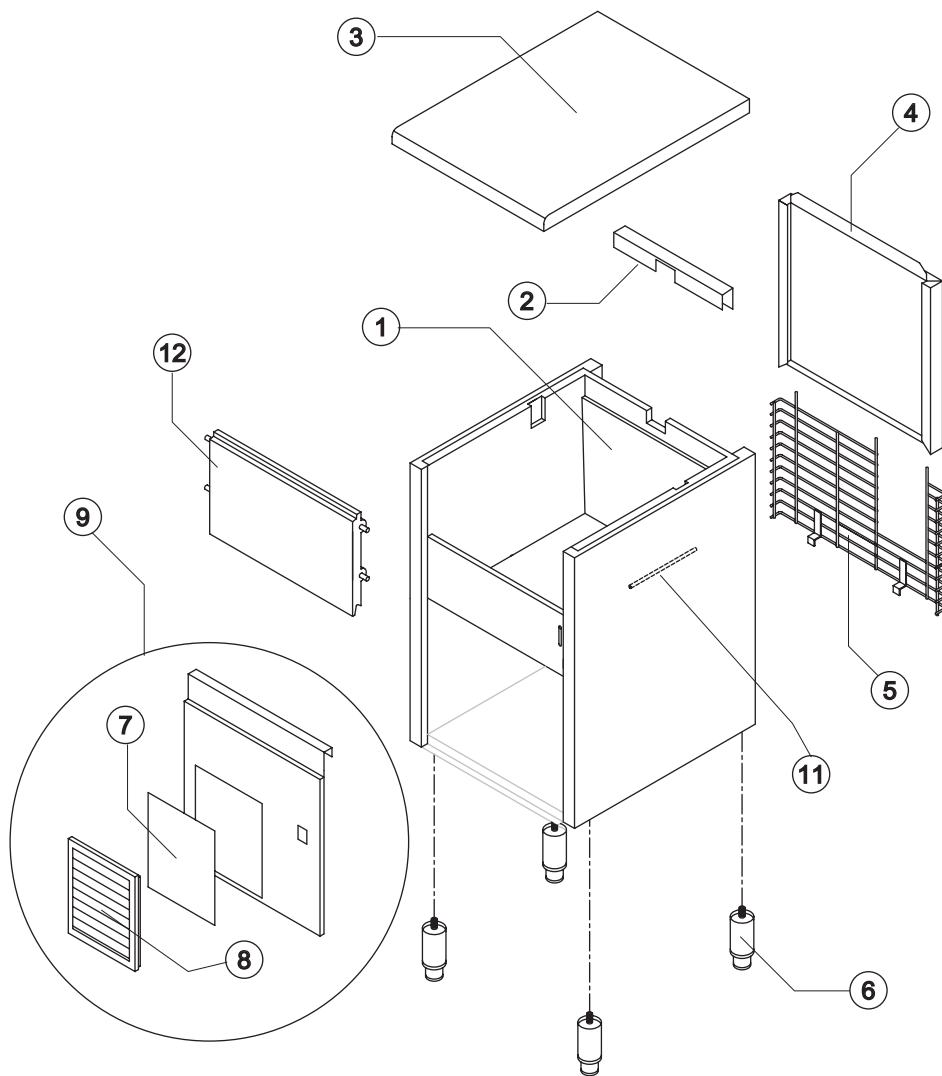

MOD : PEB150/50W

Production code : TB 1405W HC

01/2026

PEB150/50W

LIST OF THE EXPLODED VIEWS

SHELL ASSY

COOLING SYSTEM

EVAPORATOR

HYDRAULIC CIRCUIT

ELECTRIC PARTS

Ref.	Spare Description	Code
1	Foamed Cabinet Assy	See Table
2	Cover for Ice Exhaust	221386
3	Top Assembly	C22690
4	Rear Panel Assembly	C21202
5	Rear Grid	D12020
6	Adjustable Stainless Steel Foot	20613
7*	Filtering Panel	18106
8	Frame + Grid & Filter	C10205
9	Front Grid Panel	C22510
11	Bulbe-holder Pipe	20522
12	Door Assy	C10275