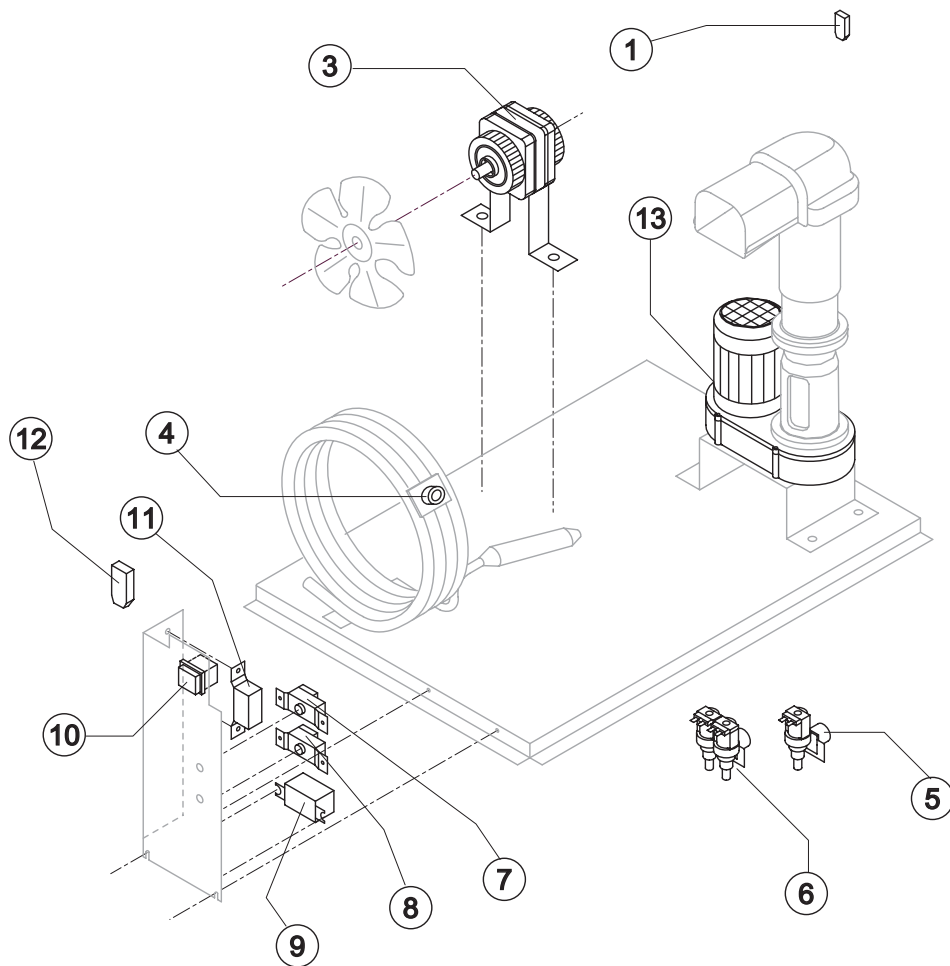

Rif.	Descrizione Ricambio	Codice
1	Ice Exhaust with insulatig cap	C10648
3	Ice Breaker	20915
4	Extruder with bearings assembly	C201001
5	Auger	201000
6	OR Gasket 4325	20987
7	Ceramic Seal	20937
8	OR Gasket 3162 mat. NBR70	20429
9	Reduction Ring	20785
10	Seal Ring	20985
11	Bearing	20917
12	Flange	20916
13	Joint	D20630
14	Evaporator Assy	C11174
15	Insulating Cap	18205

Ref.	Spare Description	Code
1	Water Outlet Nipple	10472
2	Silicone Gasket	13219
4*	Double Switch Basin Assembly	C10710
5	Semirigid Polyethylene Gasket	13007
6	Bin Discharge Nut	10096
8	Microswitch	23055

Parts for Air-Cooled Version Only

Ref.	Spare Description	Code
7	Discharges Manifold	C10235

Parts for Water-Cooled Version Only

Ref.	Spare Description	Code
7	Discharges Manifold	C10240

Common Parts

Ref.	Spare Description	Code
1	Anti Radio Interference Filter	C23457
7*	Bin Thermostat	23005
8*	Evaporator Thermostat	23591
9*	Relay	23190
10*	Green Light Switch (On-Off)	23327
11*	Fan cycle switch	231123
12	Anti Radio Interference Filter	C23459
13	Gearmotor	231030