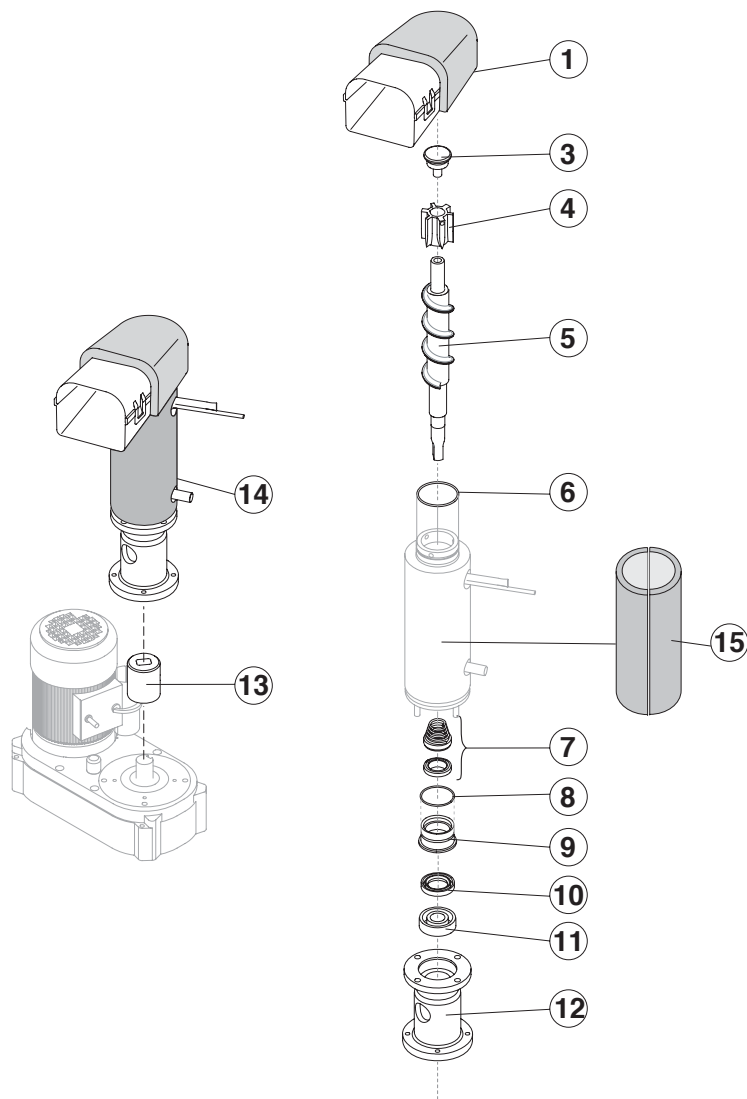

COOLING SYSTEM

EVAPORATOR

HYDRAULIC CIRCUIT

ELECTRIC PARTS

Ref.	Spare Description	Code
1	Foamed Cabinet Assy	See Table
2	Cover for Ice Exhaust	221386
3	Top Assembly	C22690
4	Rear Panel Assembly	C21201
5	Rear Grid	D12085
6	Adjustable Stainless Steel Foot	20613
7*	Filtering Panel	18106
8	Frame + Grid & Filter	C10205
9	Front Grid Panel	C221130
11	Bulbe-holder Pipe	20522
12	Door Assy	C10275

Ref. 1 - Foamed Cabinet Assy

Condensation	Code
Air	C11166A
Water	C11166W

Common Parts

Ref.	Spare Description	Code
3*	Molecular Drier	14009
5	Compressor	231174
6	Suctin Line	for the spare parts code give us the s/n.

PEB140/40A

EVAPORATOR

Ref.	Spare Description	Code
1	Ice Exhaust with insulatig cap	C10648
3	Ice Breaker	20915
4	Extruder with bearings assembly	C201001
5	Auger	201000
6	OR Gasket 4325	20987
7	Ceramic Seal	20937
8	OR Gasket 3162 mat. NBR70	20429
9	Reduction Ring	20785
10	Seal Ring	20985
11	Bearing	20917
12	Flange	20916
13	Joint	D20630
14	Evaporator Assy	C11174
15	Insulating Cap	18205

Common Parts

Ref.	Spare Description	Code
1	Water Outlet Nipple	10472
2	Silicone Gasket	13219
4*	Double Switch Basin Assembly	C10710
5	Semirigid Polyethylene Gasket	13007
6	Bin Discharge Nut	10096
8	Microswitch	23055