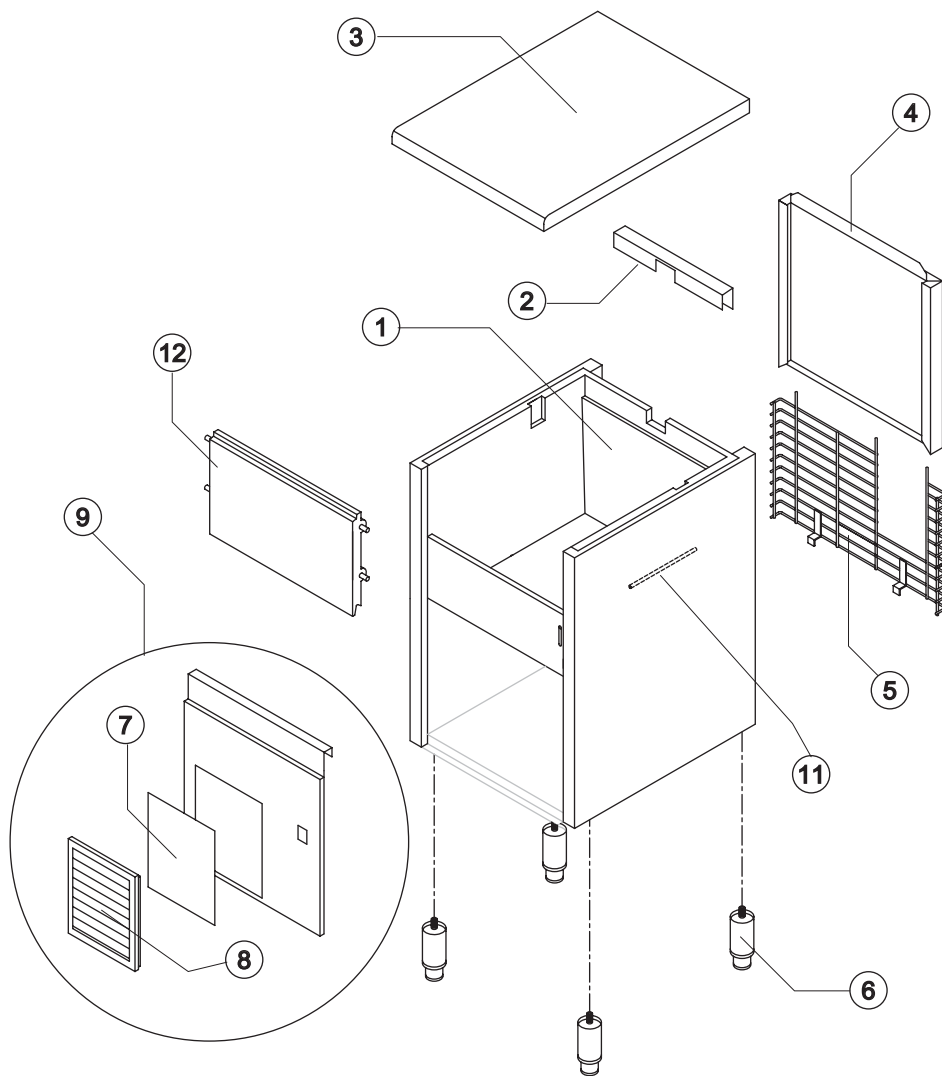

MOD : PEB140/40A

Production code : TB 1404A HC

Jet engine compressor drawings

Creative
MARKET

01/2026

PEB140/40A

LIST OF THE EXPLODED VIEWS

SHELL ASSY

COOLING SYSTEM

EVAPORATOR

HYDRAULIC CIRCUIT

ELECTRIC PARTS

Ref.	Spare Description	Code
1	Foamed Cabinet Assy	See Table
2	Cover for Ice Exhaust	221386
3	Top Assembly	C22690
4	Rear Panel Assembly	C21201
5	Rear Grid	D12085
6	Adjustable Stainless Steel Foot	20613
7*	Filtering Panel	18106
8	Frame + Grid & Filter	C10205
9	Front Grid Panel	C221130
11	Bulbe-holder Pipe	20522
12	Door Assy	C10275