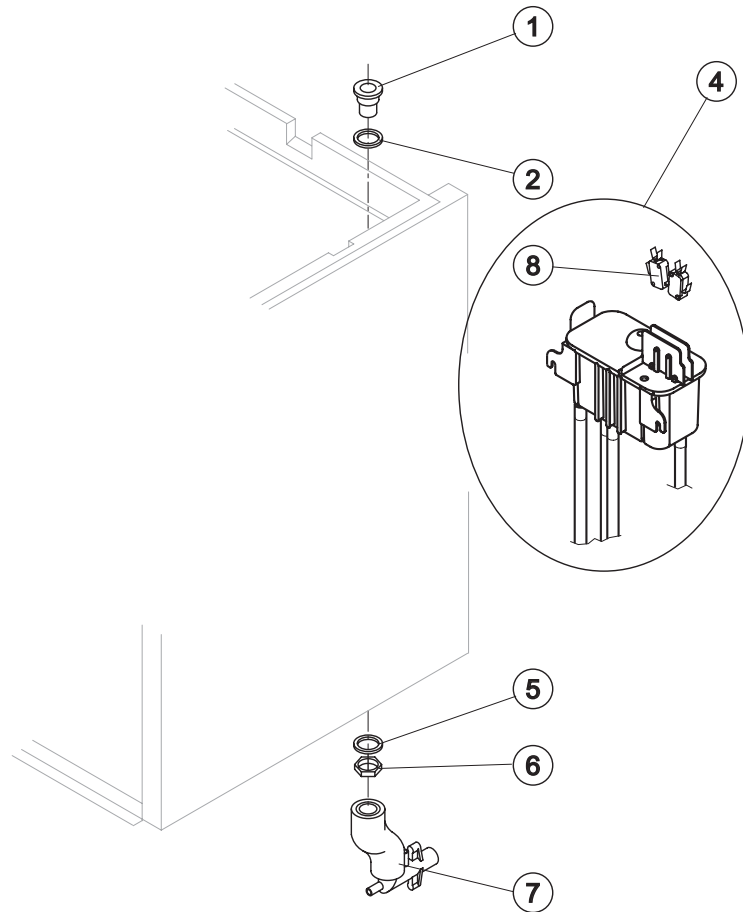

COOLING SYSTEM

EVAPORATOR

HYDRAULIC CIRCUIT

ELECTRIC PARTS

Ref.	Spare Description	Code
1	Foamed Cabinet Assy	See Table
2	Cover for Ice Exhaust	221386
3	Top Assembly	C22690
4	Rear Panel Assembly	C21201
5	Rear Grid	D12085
6	Adjustable Stainless Steel Foot	20613
7*	Filtering Panel	18106
8	Frame + Grid & Filter	C10205
9	Front Grid Panel	C221130
11	Bulbe-holder Pipe	20522
12	Door Assy	C10275

Parts for Air-Cooled Version Only

Ref.	Spare Description	Code
1	Sucking Fan	20962
4	Air Condenser	Current Version 201222
4	Air Condenser	Till s/n. 882150 201147

Parts for Water-Cooled Version Only

Ref.	Spare Description	Code
1	Sucking Fan	10213
2	Water Condenser	14014

PEB140/40A

EVAPORATOR

Ref.	Spare Description	Code
1	Ice Exhaust with insulatig cap	C10648
3	Ice Breaker	20915
4	Extruder with bearings assembly	C201001
5	Auger	201000
6	OR Gasket 4325	20987
7	Ceramic Seal	20937
8	OR Gasket 3162 mat. NBR70	20429
9	Reduction Ring	20785
10	Seal Ring	20985
11	Bearing	20917
12	Flange	20916
13	Joint	D20630
14	Evaporator Assy	C11174
15	Insulating Cap	18205

Common Parts

Ref.	Spare Description	Code
1	Water Outlet Nipple	10472
2	Silicone Gasket	13219
4*	Double Switch Basin Assembly	C10710
5	Semirigid Polyethylene Gasket	13007
6	Bin Discharge Nut	10096
8	Microswitch	23055