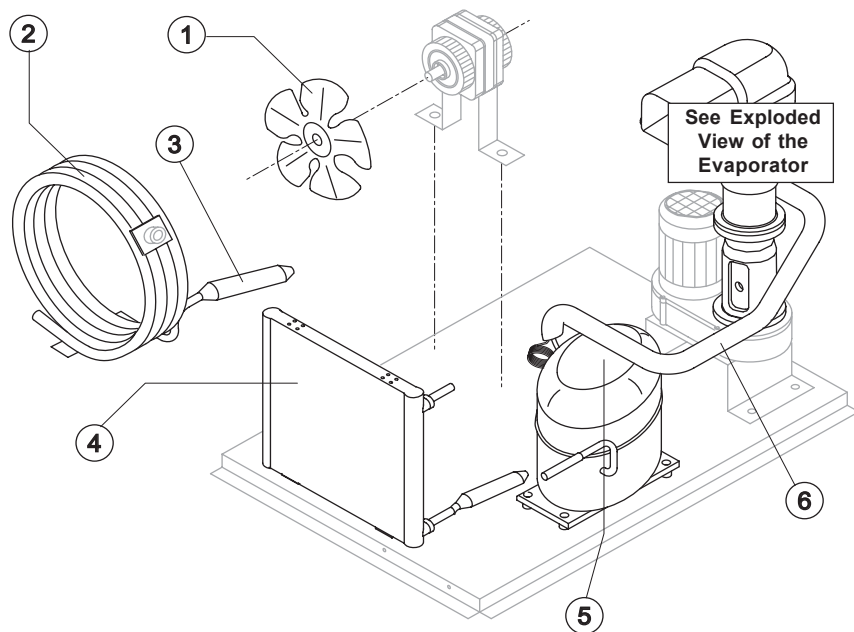

COOLING SYSTEM

EVAPORATOR

HYDRAULIC CIRCUIT

ELECTRIC PARTS

Ref.	Spare Description	Code
1	Foamed Cabinet Assy	See Table
2	Cover for Ice Exhaust	221386
3	Top Assembly	C22690
4	Rear Panel Assembly	C21201
5	Rear Grid	D12085
6	Adjustable Stainless Steel Foot	20613
7*	Filtering Panel	18106
8	Frame + Grid & Filter	C10205
9	Front Grid Panel	C221130
11	Bulbe-holder Pipe	20522
12	Door Assy	C10275

Ref. 1 - Foamed Cabinet Assy

Condensation	Code
Air	C11166A
Water	C11166W

Common Parts

Ref.	Spare Description	Code
3*	Molecular Drier	14009
5	Compressor	231174
6	Suctin Line	for the spare parts code give us the s/n.