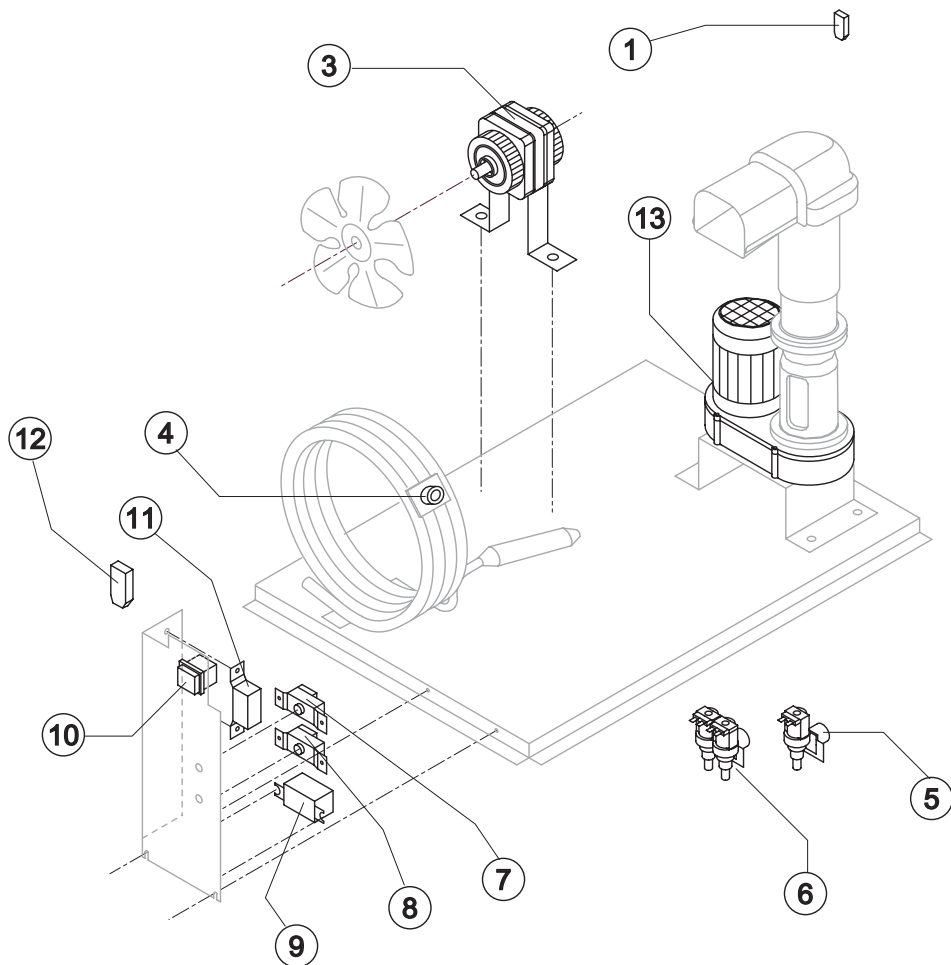

PEB140/40A

EVAPORATOR

Ref.	Spare Description	Code
1	Ice Exhaust with insulatig cap	C10648
3	Ice Breaker	20915
4	Extruder with bearings assembly	C201001
5	Auger	201000
6	OR Gasket 4325	20987
7	Ceramic Seal	20937
8	OR Gasket 3162 mat. NBR70	20429
9	Reduction Ring	20785
10	Seal Ring	20985
11	Bearing	20917
12	Flange	20916
13	Joint	D20630
14	Evaporator Assy	C11174
15	Insulating Cap	18205

Common Parts

Ref.	Spare Description	Code
1	Water Outlet Nipple	10472
2	Silicone Gasket	13219
4*	Double Switch Basin Assembly	C10710
5	Semirigid Polyethylene Gasket	13007
6	Bin Discharge Nut	10096
8	Microswitch	23055

Parts for Air-Cooled Version Only

Ref.	Spare Description	Code
7	Discharges Manifold	C10235

Parts for Water-Cooled Version Only

Ref.	Spare Description	Code
7	Discharges Manifold	C10240

Common Parts

Ref.	Spare Description	Code
1	Anti Radio Interference Filter	C23457
7*	Bin Thermostat	23005
8*	Evaporator Thermostat	23591
9*	Relay	23190
10*	Green Light Switch (On-Off)	23327
11*	Fan cycle switch	231123
12	Anti Radio Interference Filter	C23459
13	Gearmotor	231030

Parts for Air-Cooled Version Only

Ref.	Spare Description	Code
3*	Fan Motor	23067
5*	1 Way- Water Inlet Valve	23115

Parts for Water-Cooled Version Only

Ref.	Spare Description	Code
3*	Fan Motor	23029
4*	Safety Thermostat	C23114
6*	2 Ways- Water Inlet Valve	23010