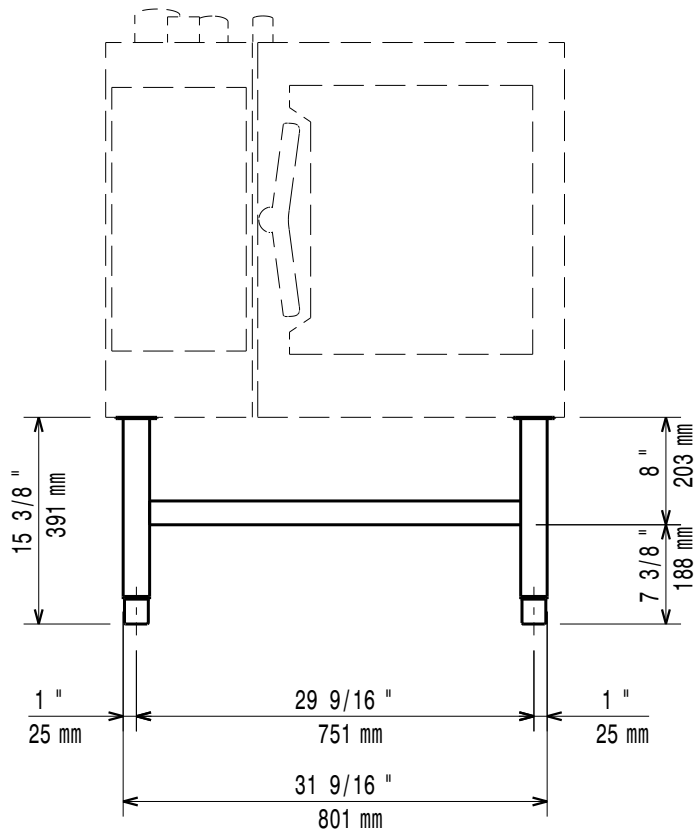

MOD : AC/RSA-X

Production code : 922632

01/2026

597403P00