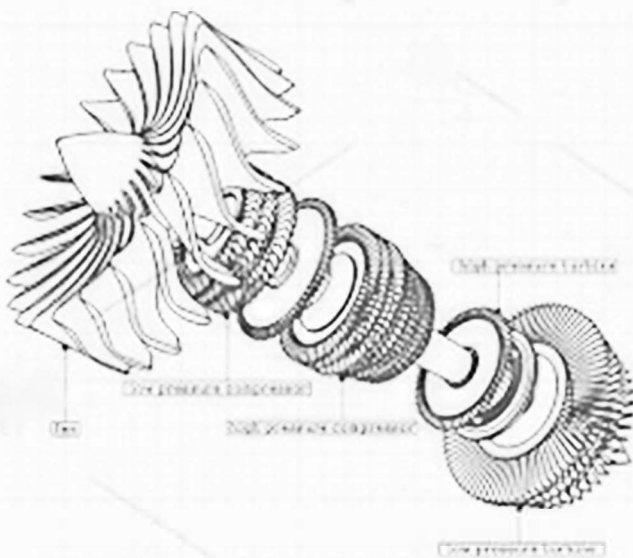

low pressure compressor

low pressure turbine

high pressure turbine

fan