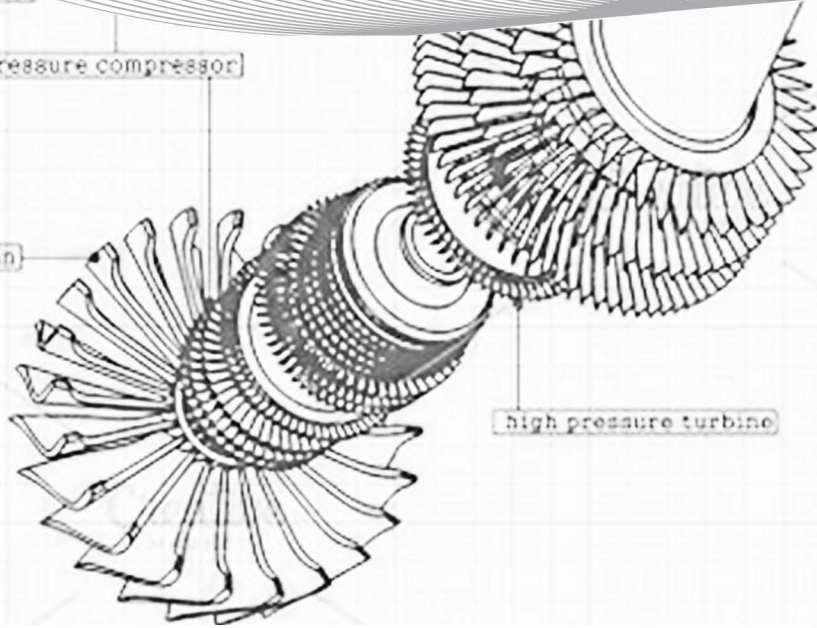

high pressure compressor

low pressure compressor

fan

high pressure turbine

AC8 : 'WR-MS32-20'

DfcXi Wcb VcXY : 320TR_

fan

low pressure compressor