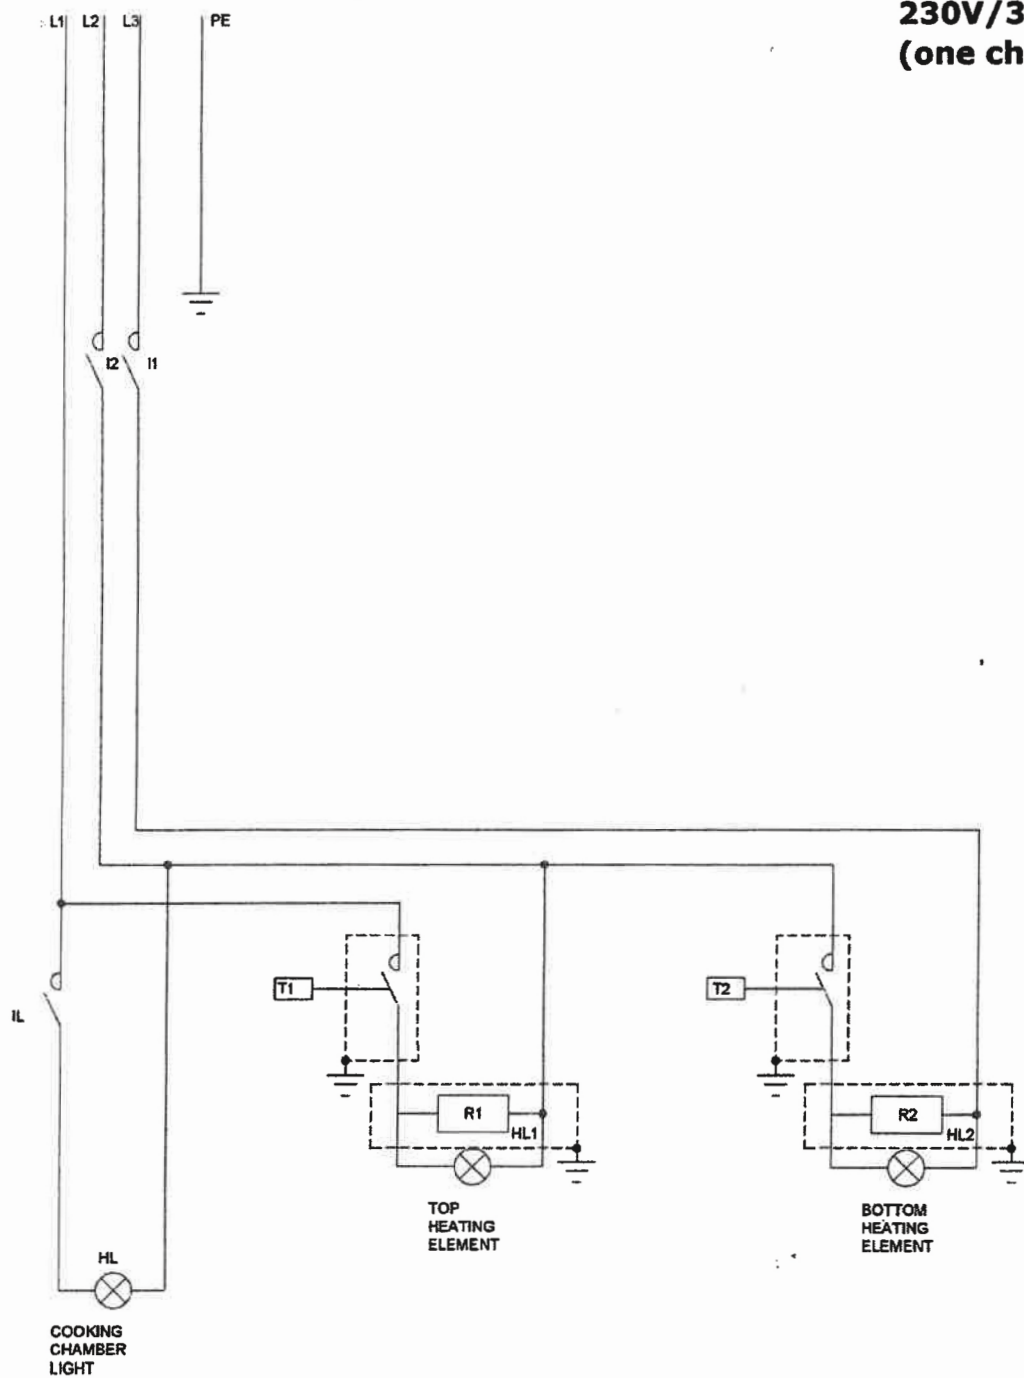

**MOD : WR-DFXL-22**

**Production code : BASIC XL 22**

**09/2025**

**230V/3PH  
(one chamber)**

**Legend of oven wiring diagrams**

- T unipolar thermostat;
- I heating element power switch;
- HL inside lamp pilot light;
- IL switch for the inside lamp