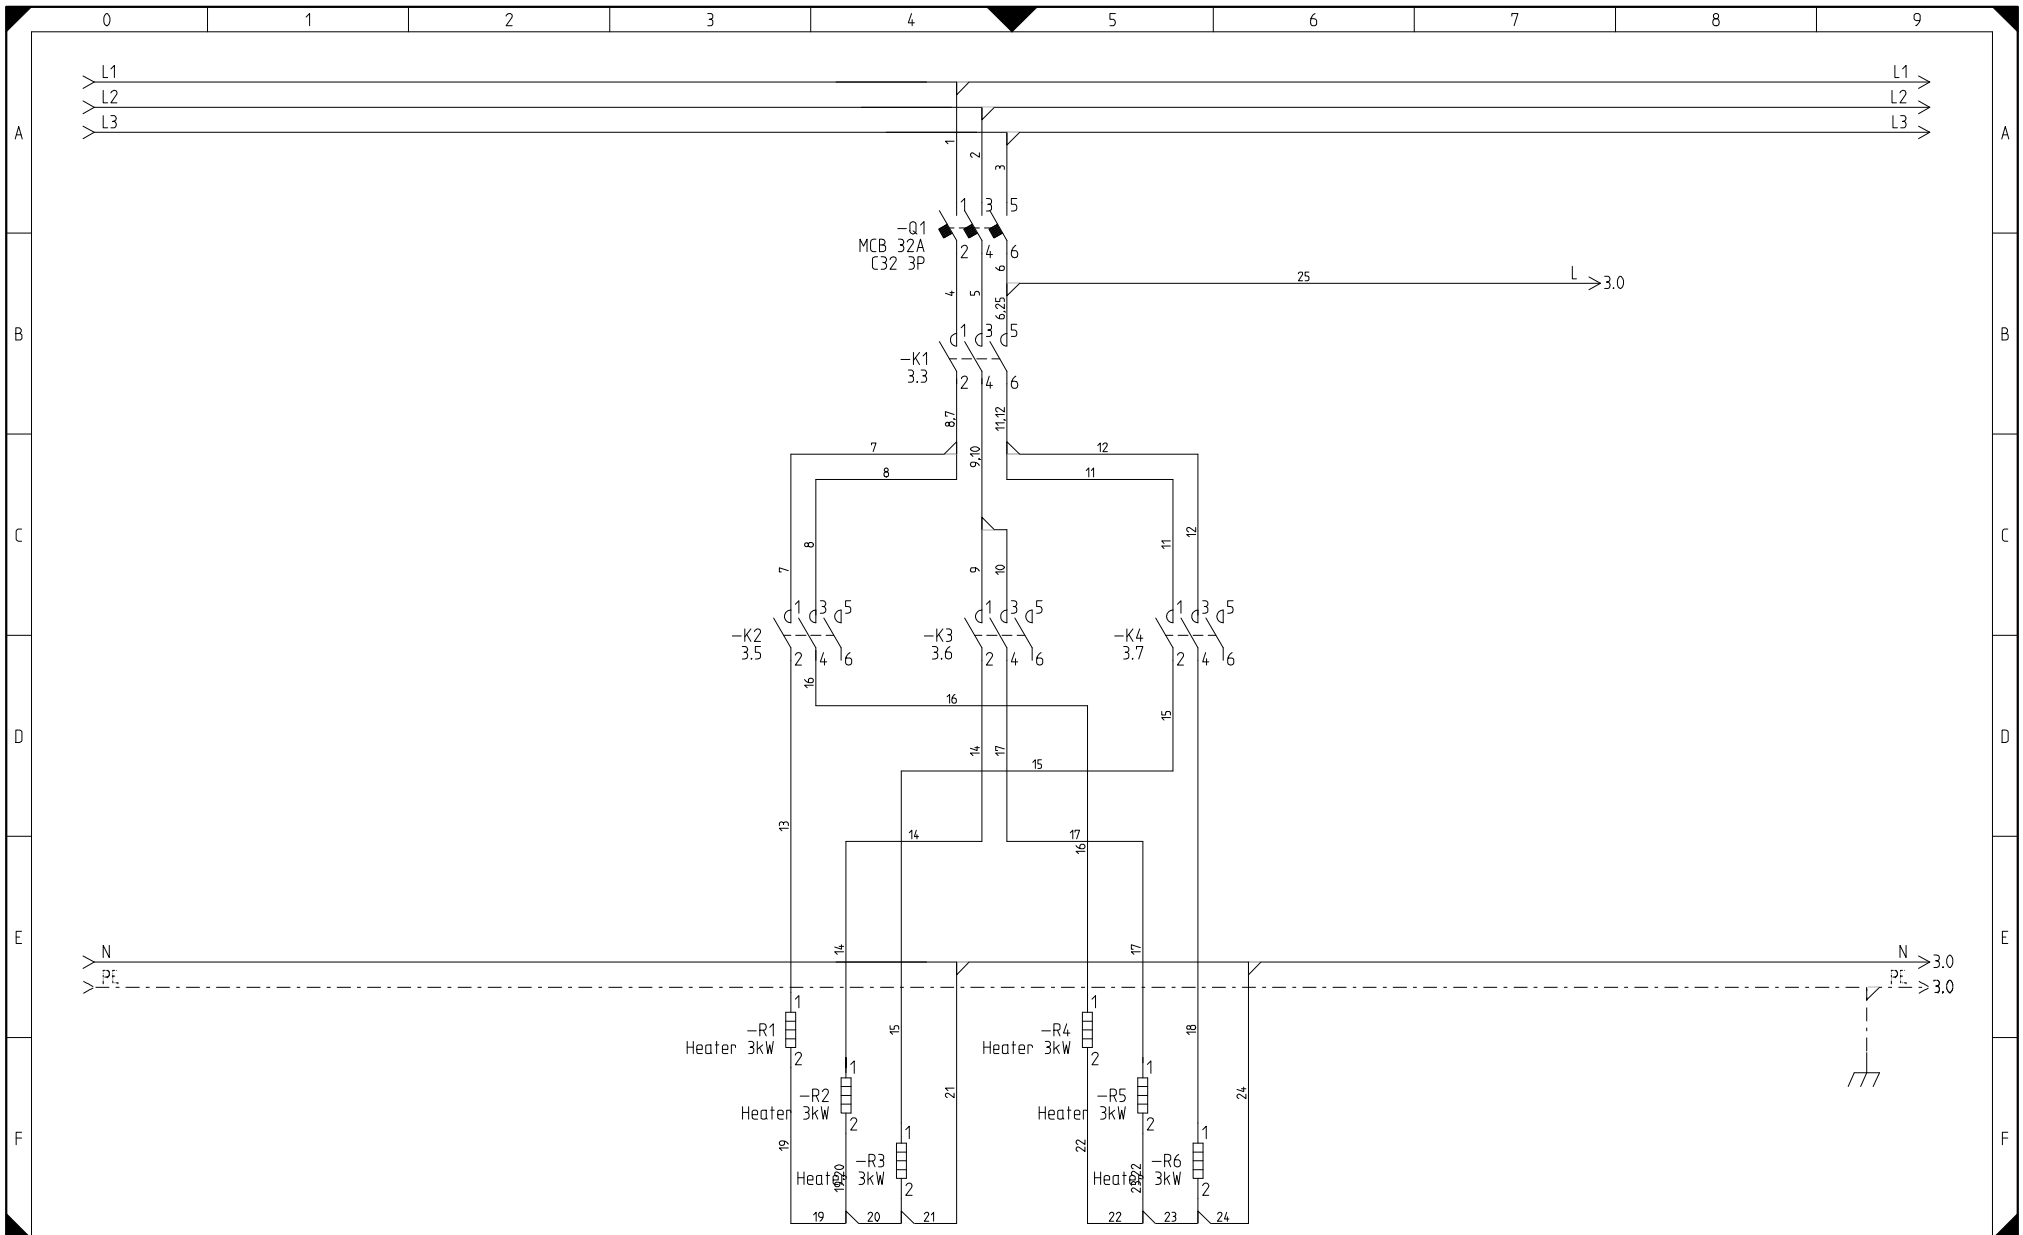

NEDS 6-75 (A)		
400V-3P NE	18kW	27A
50/60Hz		

Drawing Nr.	865	Created Date	12/29/2022	Project:	Electric	Page	2
Rev Nr.		Rev Date		Drawn	RIZKI	All Page	Next Page
						3	3