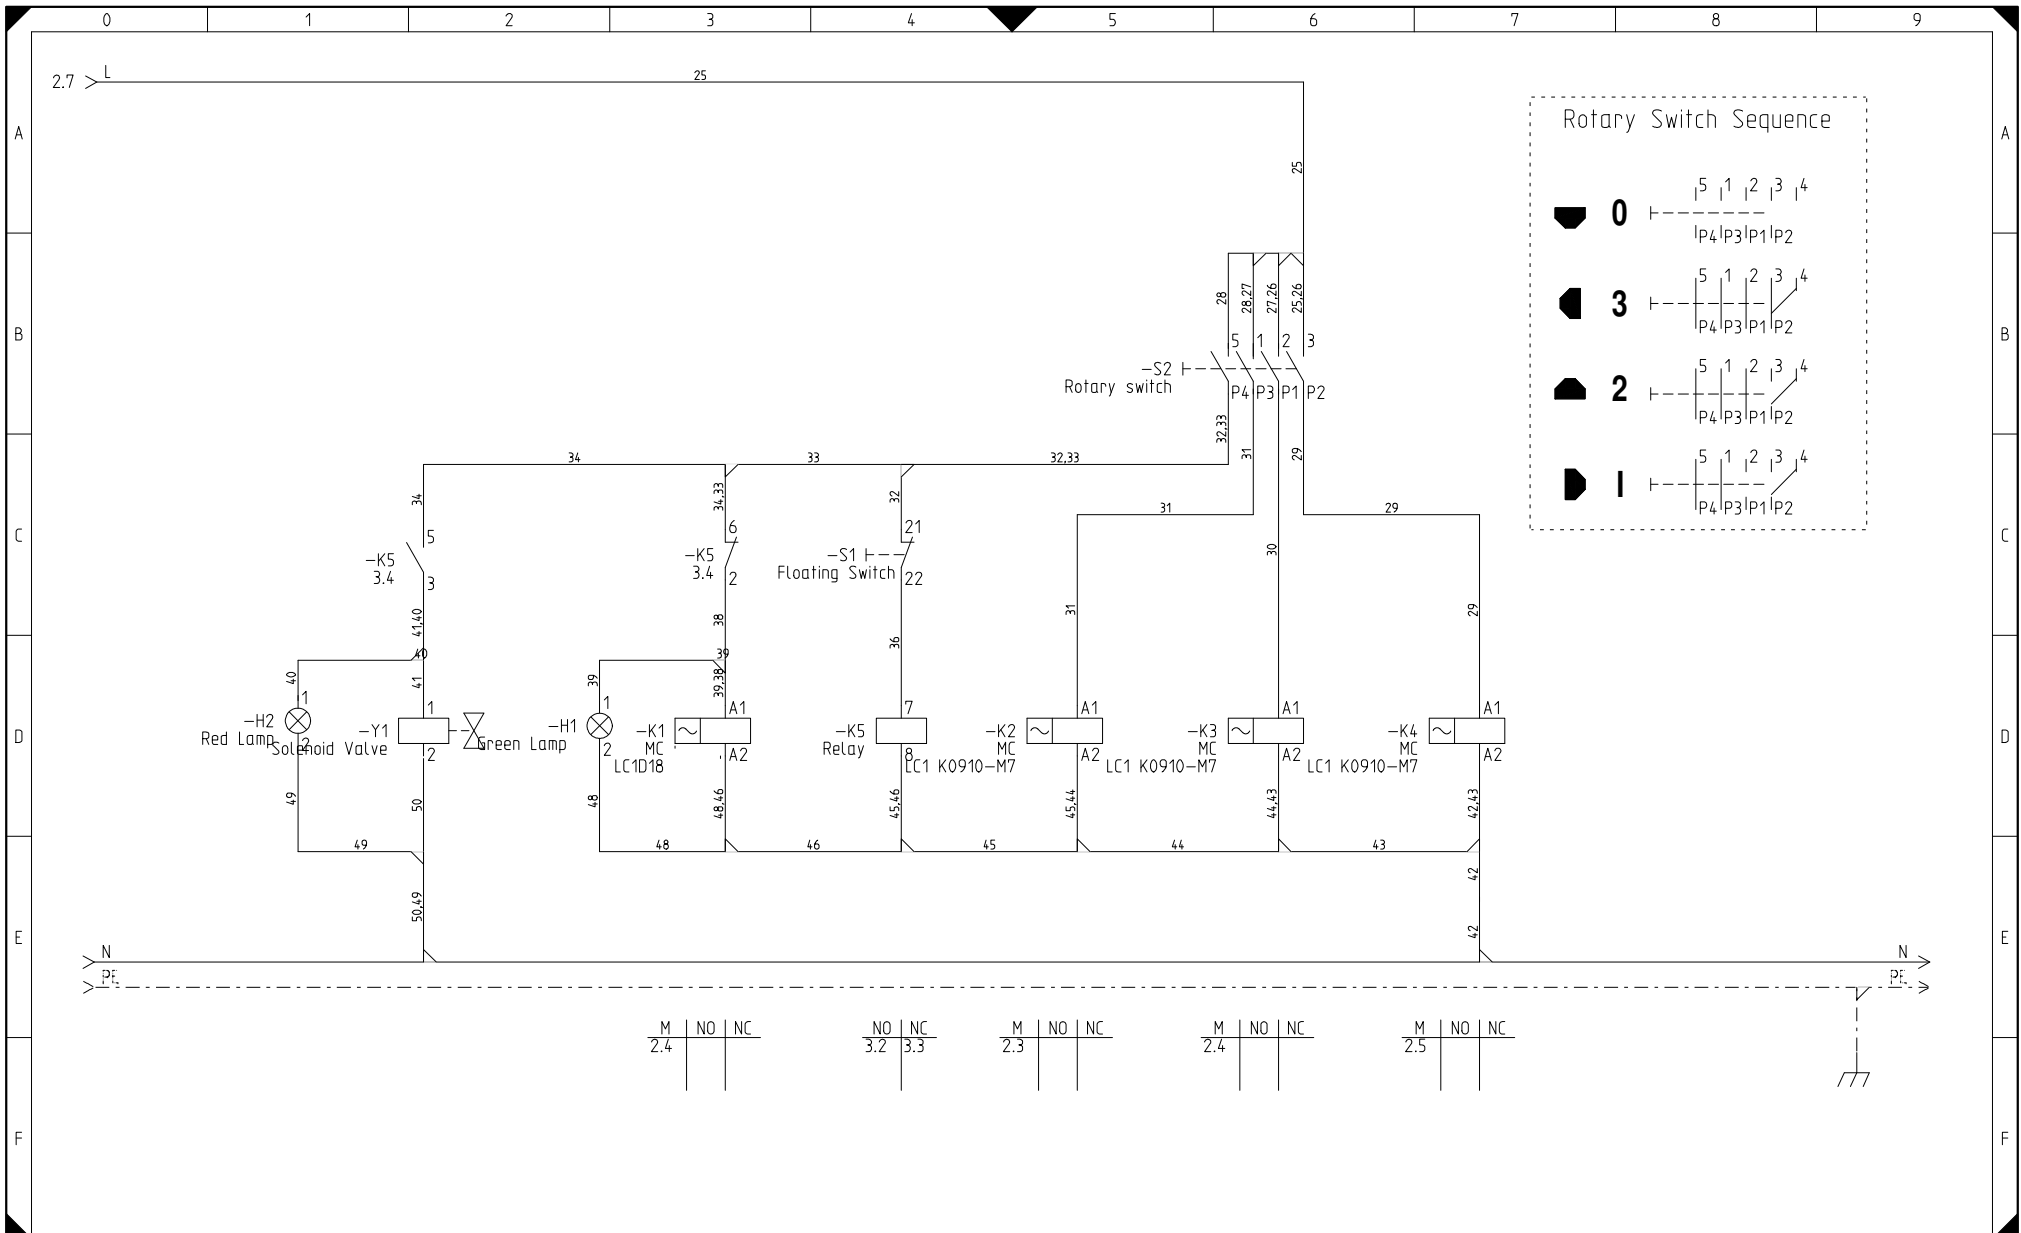

**MOD : CEV27/9-13**

**Production code : NEDS6-75**

**09/2025**

Type	: NEDS 6-75 (A)
Voltage	: 400V-3P NE
Frequency	: 50/60Hz
Power Consumption	: 18kW
Gas Consumption	:
Current	: 27A

electrical documentation

Page

1

Next Page

3

2

NEDS 6-75 (A)		
400V-3P NE	18kW	27A
50/60Hz		

Drawing Nr.	865	Created Date	12/29/2022	Project:	Electric	Page	2
Rev Nr.		Rev Date		Drawn	RIZKI	All Page	Next Page
						3	3

NEDS 6-75 (A)		
400V-3P NE	18kW	27A
50/60Hz		

Drawing Nr.	Created Date	Project:	Page
865	12/29/2022	Electric	3
Rev Nr.	Rev Date	Drawn	Next Page
		RIZKI	3