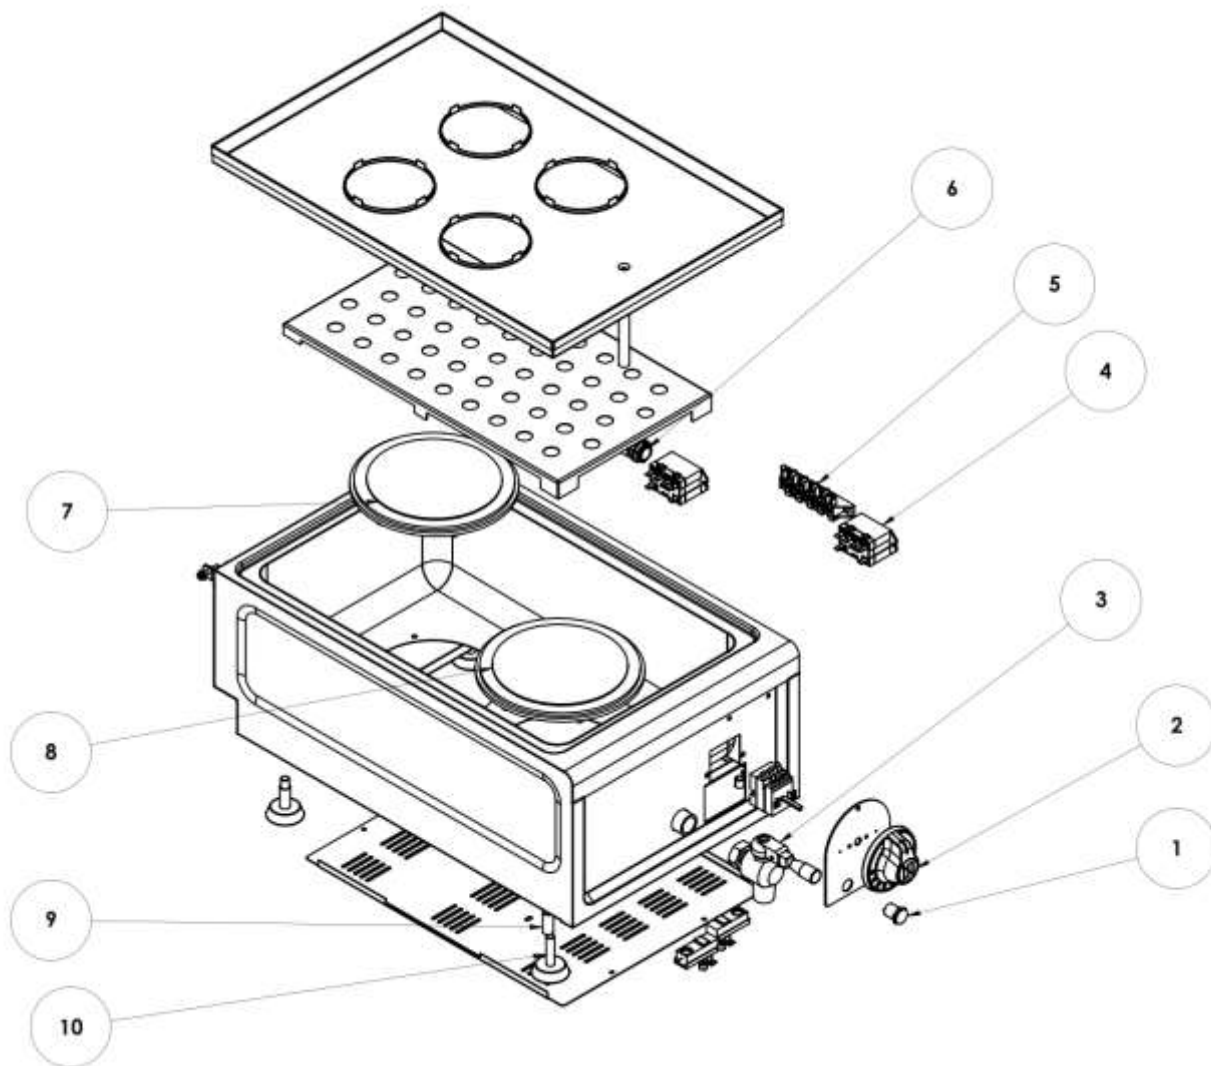

MOD : CEV5/4-13

Production code : NEDS4-60AM

Jet engine compressor drawings

Creative
MARKET

09/2025

3.4 Component List

Fig. 3

Table 2 :

NO.	PART CODE	DESCRIPTION	QTY
1	PD.414JB-1	Pilot Light Yellow 230V 500mm	1
2	PD.G021A	Nayati Electric Knob	1
	PD.G021A-11	Ring Electric Knob 40-100	1
	PD.G024	Seal f/ Electric Knob	1
3	PD.3136	Drain Cock $\frac{3}{4}$ " Rotating Connector	1
4	PD.4245C	Relay	1
5	PD.409B-1	Terminal Power 5 Pole	1
6	PD.CS112	KSS Nylon Cable Gland	1
7	PD.4793B	Heating Element 3kW/230V	1
		Thermostat	1
		Safety Thermostat	1
8	PD.4793C	Heating Element 3kW/230V	1
		Safety Thermostat	1
9	PD.2499A-2	Sleeving f/ Adjustable Leg	4
10	PD.2456-1	Adjustable Feet with Zinc-Plated Screw	4