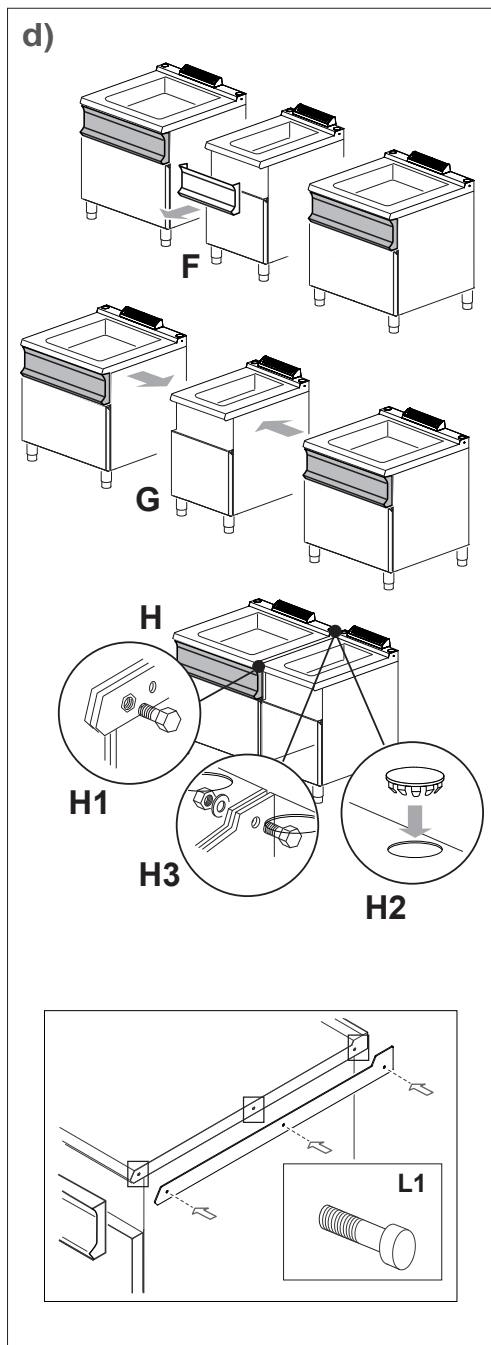

MOD : WR-G6BF-F2

Production code : MFB711AFGXS

INSTALLAZIONE / INSTALLATION

USO / USER

u)

Fig. 1

Fig. 2

Fig. 3