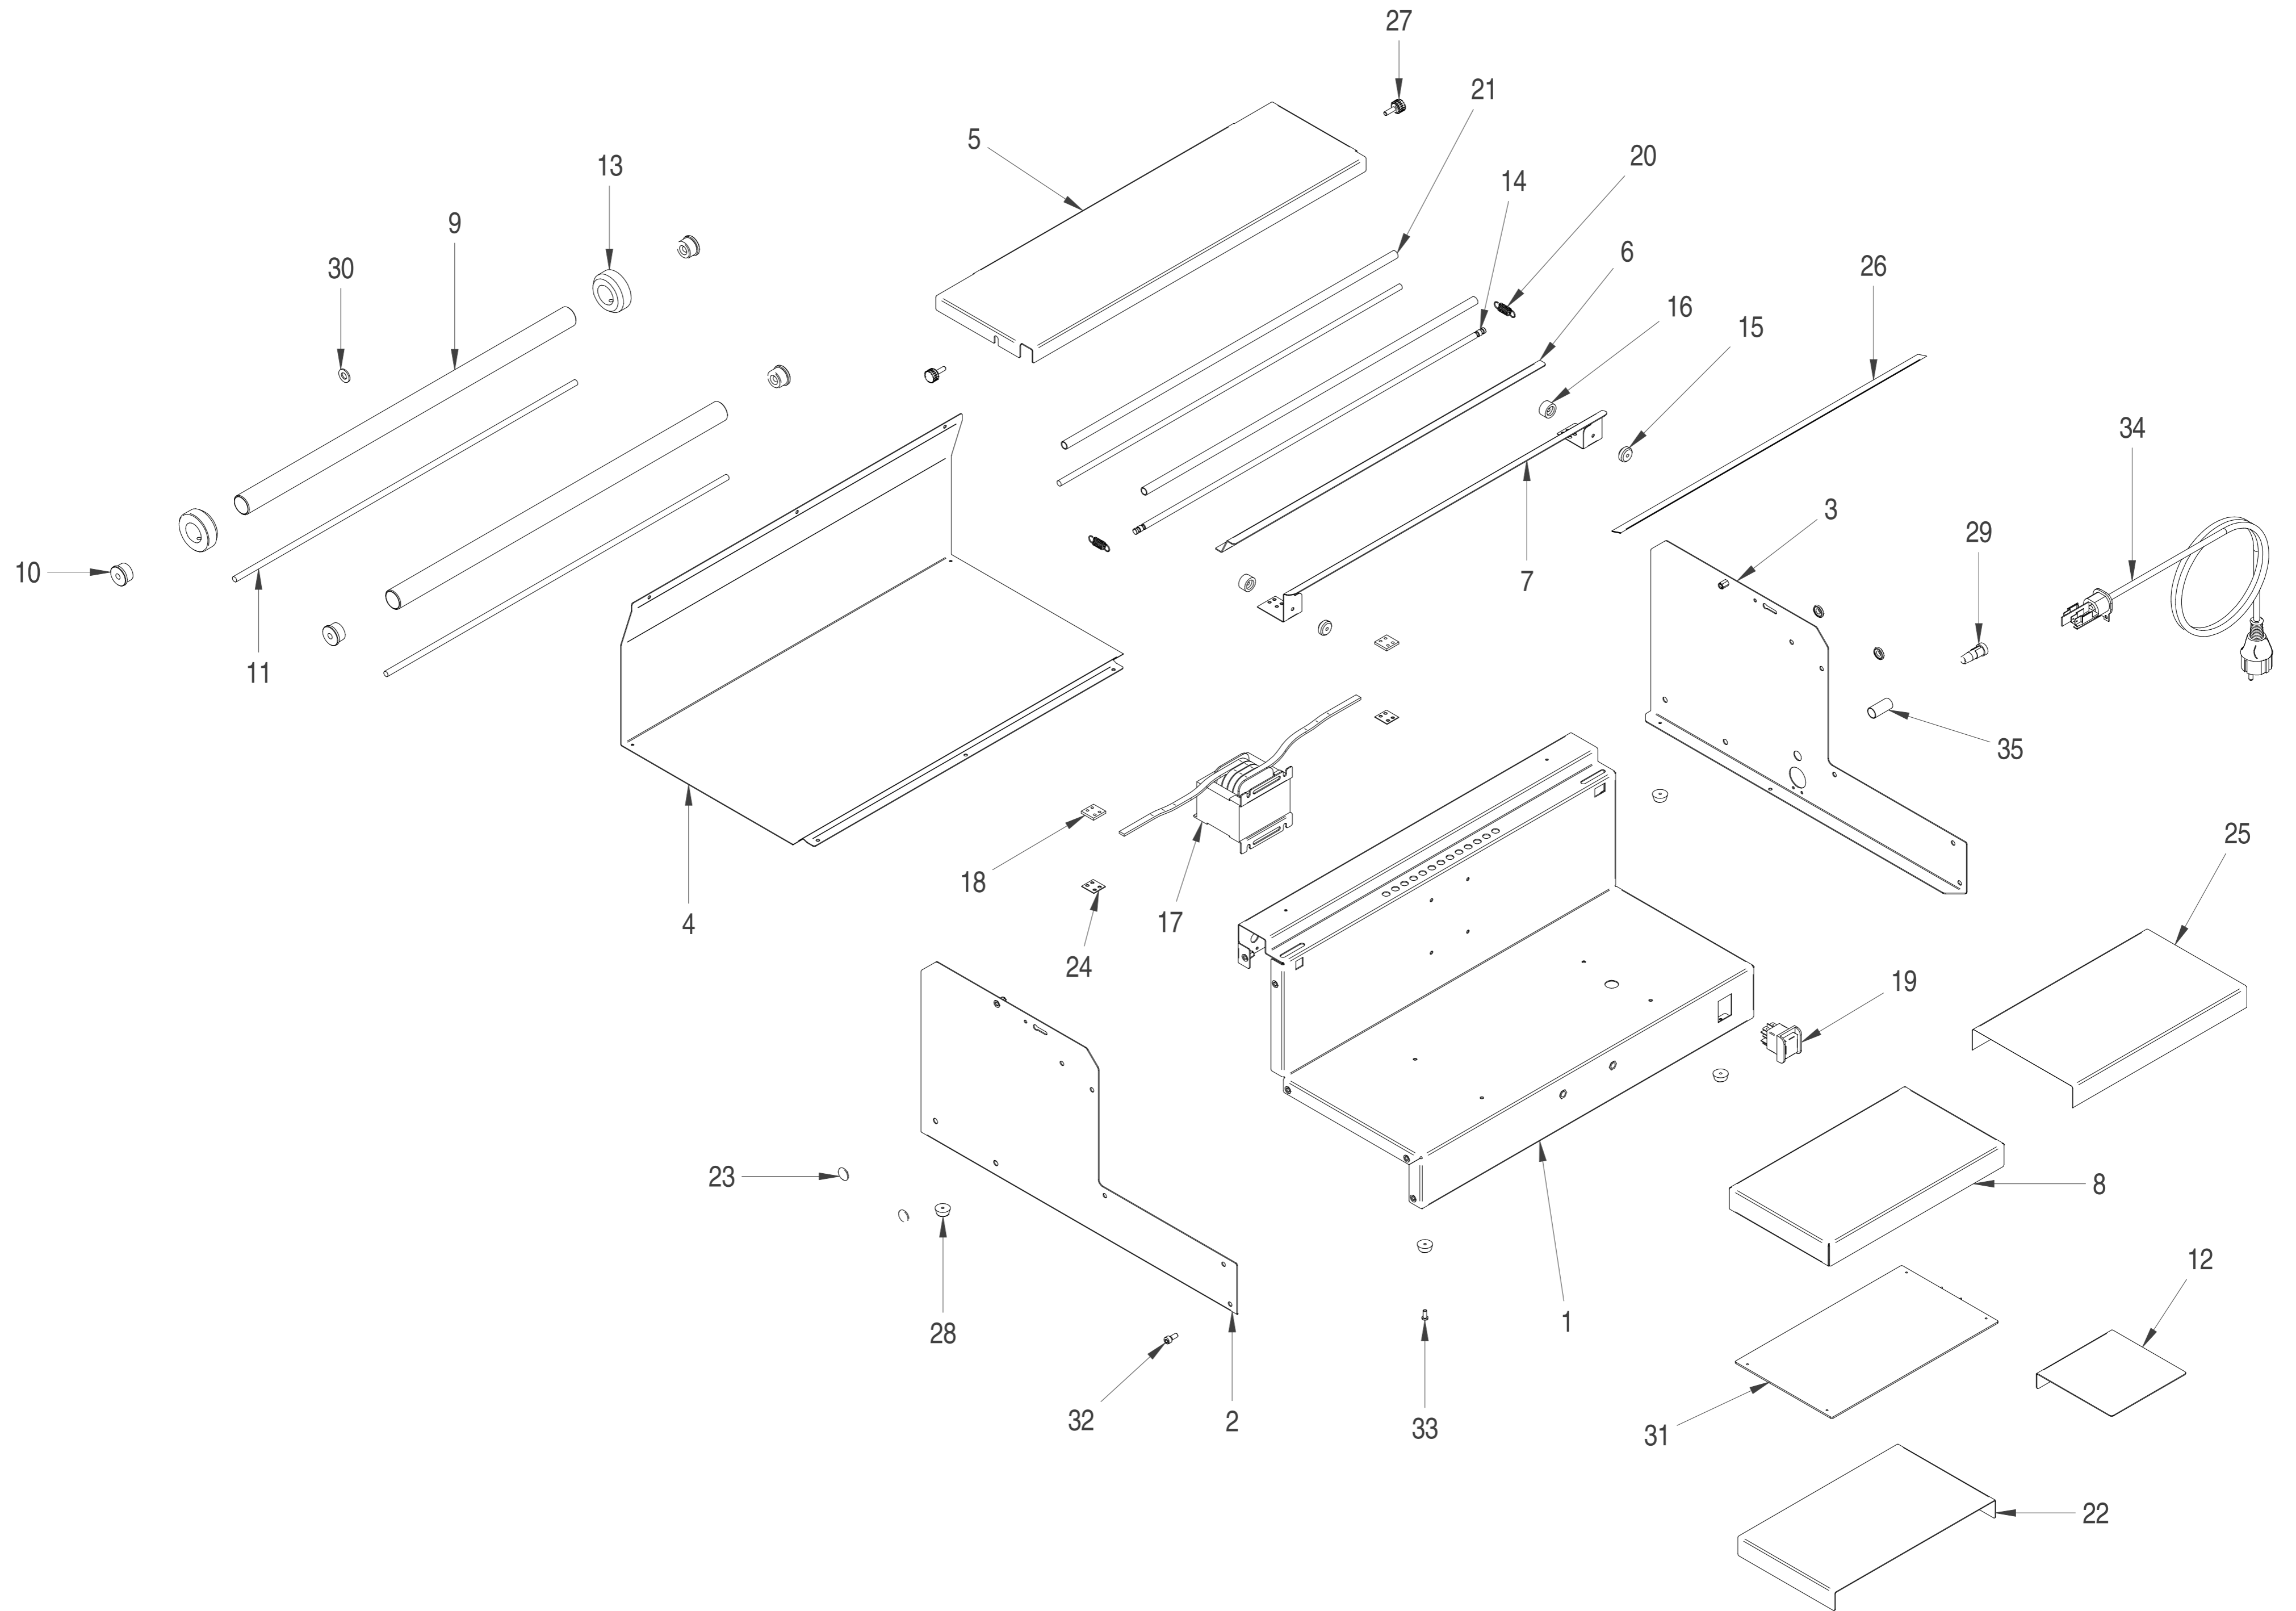

# **MOD : DFE-51M**

**Production code : 40612112**

Jet engine compressor drawings

Creative  
MARKET

**08/2025**

**DFE-51M**

Réf.	Nom produit	Code	Q
1		MSD50064.25	1
2		MSD00012.25	1
3		MSD00038.25	1
4		MSD50036.25	1
5		MSD50034.25	1
6		MSD50032.25	1
7		MSD50074	1
8	SUPPORT SURFACE FOR DISPENSER DIPA	MSD00003	1
9	RULLO PORTA BOBINA DIPA 50M2	MSD50030	1
10	BUSSOLA POM-C Ø25 RULLI DIPA 40/50/51	MSD00019	1
11	HINGE DIAM.7 FOR DISPENSER DIPA 51M	MSD00007	1
12	HOLDING PLATE _ 40M	MSD40002	1
13	RUBBER FILM SUPPORT FOR D.DIPA 51M	MSD00054	1
14	SLIDING SPRING SHAFT D.07_DIPA 51M	MSD00048	1
15		MSD00017.25	1
16		MSD00016.25	1
17		MSD01000	1
18		MSD00130A	1
19	ON/OFF SWITCH COMELUX 401/L	19410102	1
20	SPRING 51 M	MSD00025	5
21	POLYETH.SEAL FOR HINGE D.19_DIPA 51	MSD00052	1
22	TINFOIL FOR DISPENSER DIPA	MSD40008	1
23	COPERCHIETTO 51M	MSD00047	10
24		MSD00130B	1
25	ADHESIVE TEFLON _ 51M	MSD00040	1
26		MSD01007	1
27	KNOB M5 _ 40M	MSD40044	1
28	FOOT 11-22-177-01 TC/GF	29560101	10
29	FUSE FOR DISPENSER DIPA 51M	MSD00060	10
30	FLAT WASHER DIN 125 D 8	IX2125008	20
31	RESISTENZA MIKA DIPA	MSD00041	1
32	SCREW TCEI DIN 912 M 5X12	IX2912005012	10
33	CYL. CROSS HD SCREW DIN 7985 M4X8	IX27985004008	20
34		49419102	1
35	FUSE-HOLDER FOR DISPENSER DIPA 51M	MSD00046	1