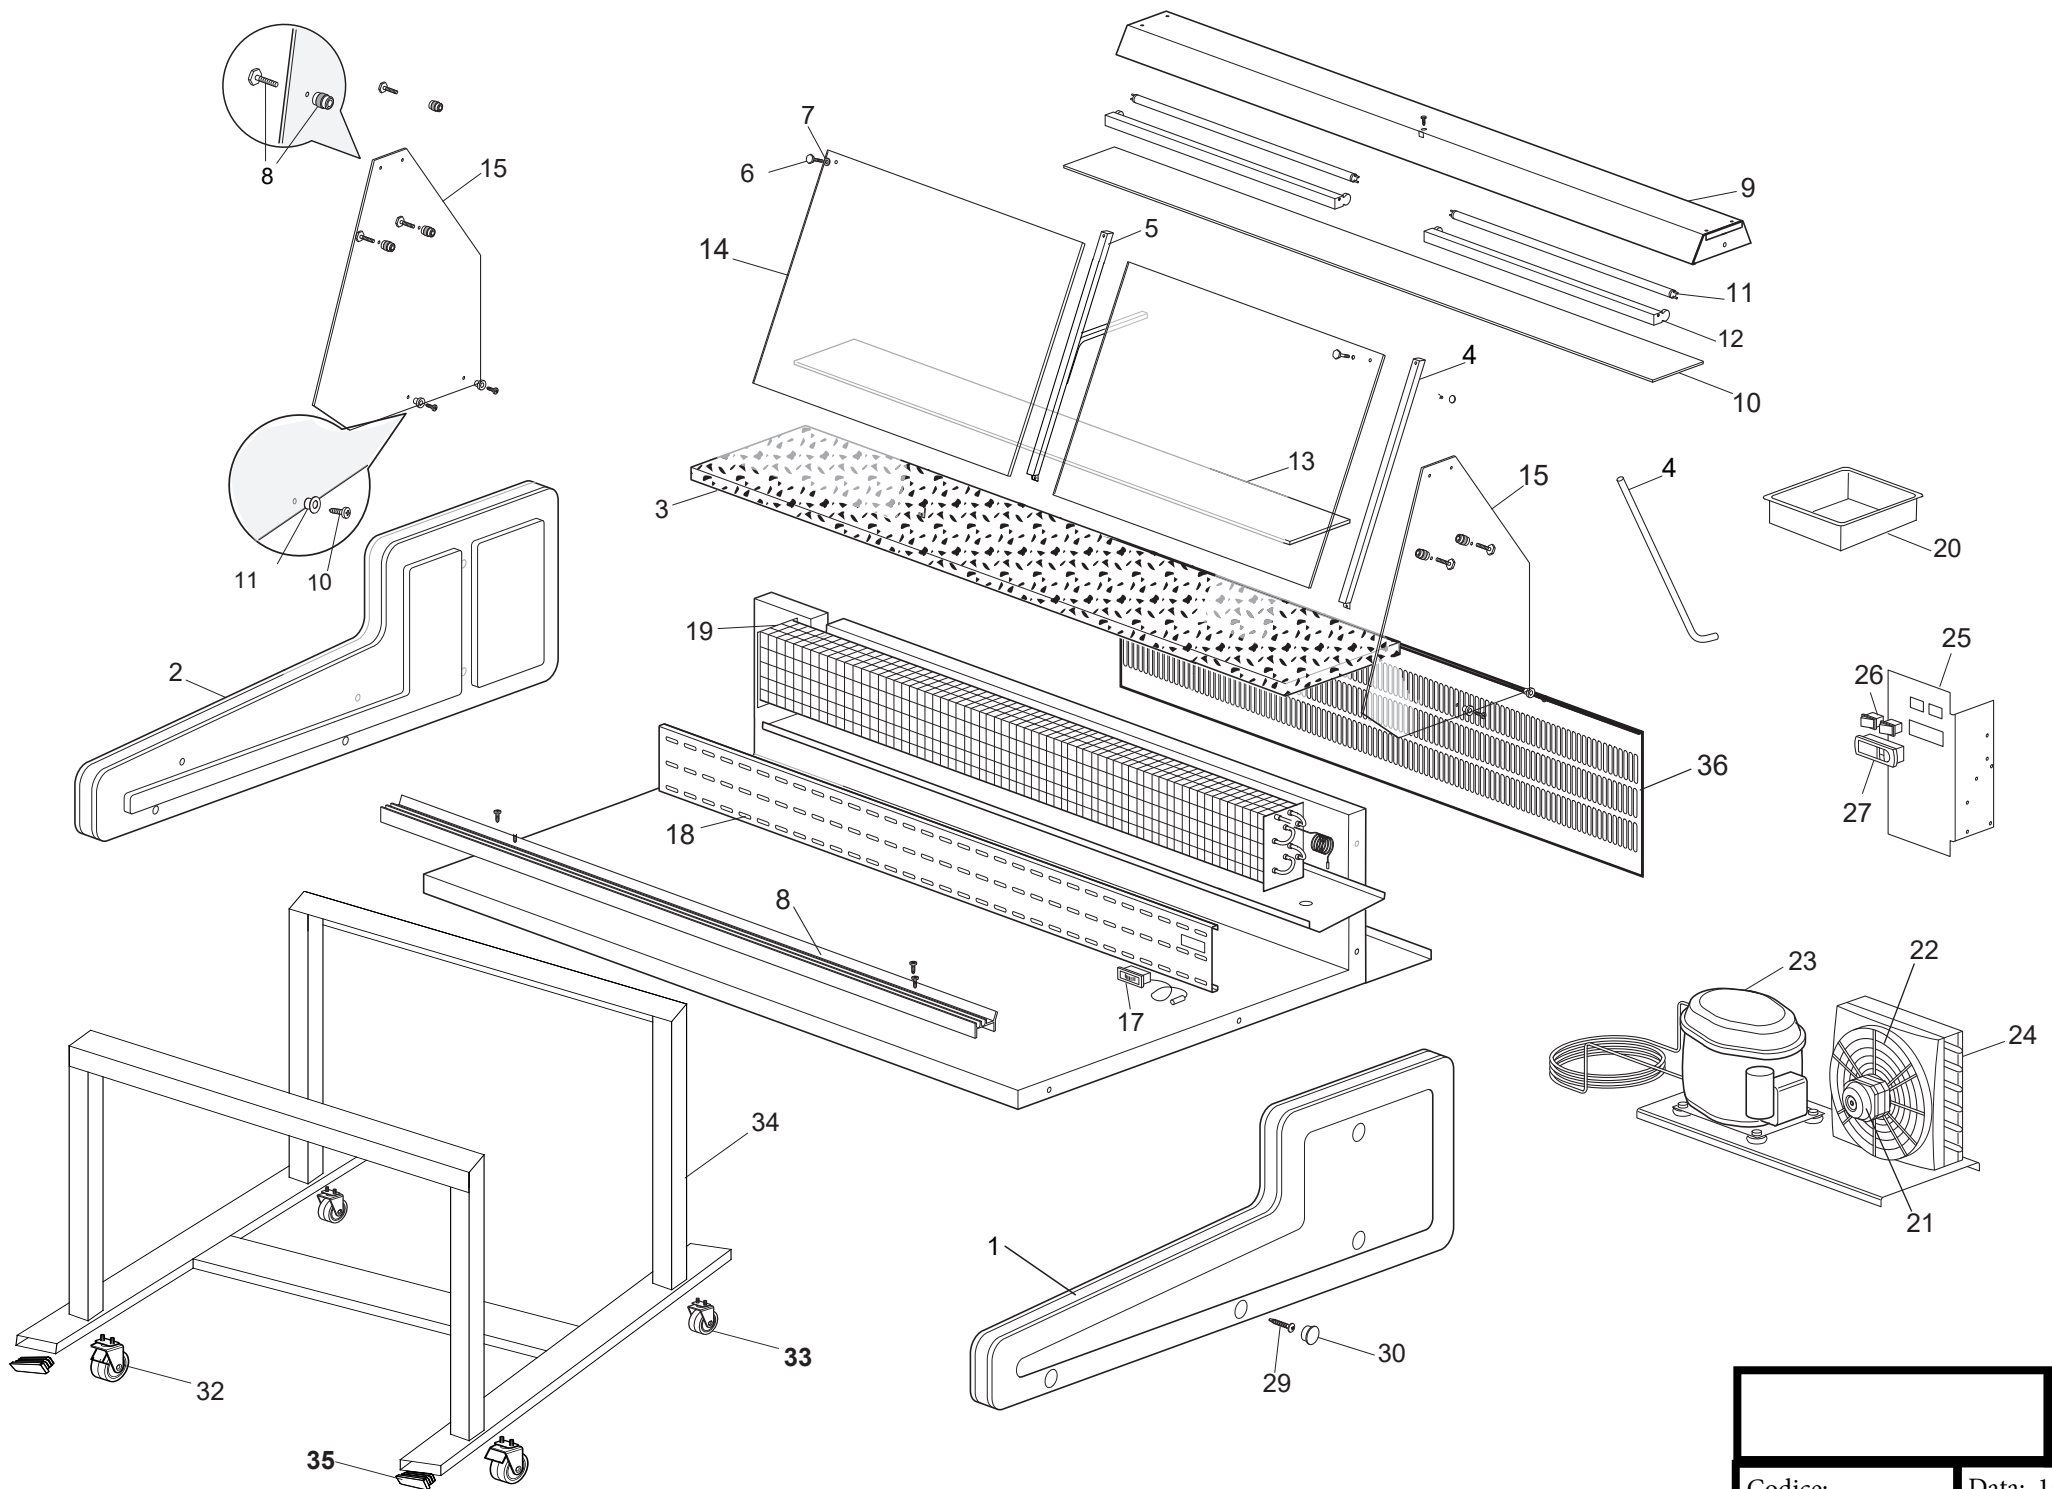

# **MOD : SUP20-ZD/R2**

**Production code : RD200PSSG00H**

Jet engine compressor drawings

Creative  
MARKET

**08/2023**

[Empty box for code]

Revisione:  
 01

Codice: