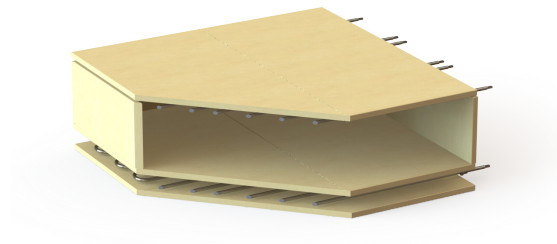

MOD : LFD-12L-LX

Production code : P010214DIA.KR

Digital Line

- ▶ Made of stainless steel
- ▶ Energy Room : cordierite dual refractory stone hob
- ▶ Maximum cooking temperature: 400 °C
- ▶ Independent and digital temperature set
- ▶ Armored heating elements
- ▶ Extra-insulation 50mm
- ▶ Door with double glass
- ▶ Possibility of overlapping up to 3 chambers

Single chamber

Code	P010208	P010209	P010210	P010211
External dimensions [mm] WxDxH	1060x890x400	1060x1240x400	1390x915x400	1390x1270x400
Chamber dimensions [mm] WxDxH	700x700x150	700x1050x150	1050x700x150	1050x1050x150
Pizza dimensions [mm]	4x ø350	6x ø350	6x ø350	9x ø350
Supply voltage [50Hz]	400V 3Ph+N	400V 3Ph+N	400V 3Ph+N	400V 3Ph+N
Total power [KW]	7,2	8,85	10,2	13,65
H07RNF cable section [mm²]	5G4	5G4	5G4	5G6
Packaging dimensions [mm] WxPxH	1130x1100x620	1130x1475x620	1130x1475x620	1480x1450x620
Net weight [Kg]	110	140	145	165
Gross weight [Kg]	125	155	160	180

Double chamber

Code	P010212	P010213	P010214	P010215
External dimensions [mm] WxDxH	1060x890x730	1060x1240x730	1390x915x730	1390x1270x730
Chamber dimensions [mm] WxDxH	700x700x150	700x1050x150	1050x700x150	1050x1050x150
Pizza dimensions [mm]	8x ø350	12x ø350	12x ø350	18x ø350
Supply voltage [50Hz]	400V 3Ph+N	400V 3Ph+N	400V 3Ph+N	400V 3Ph+N
Total power [KW]	14,4	17,7	20,4	27,3
H07RNF cable section [mm²]	5G6	5G6	5G10	5G16
Packaging dimensions [mm] WxPxH	1130x1100x950	1130x1475x950	1130x1475x950	1480x1450x950
Net weight [Kg]	175	240	255	275
Gross weight [Kg]	195	260	275	295

ALL-AROUND Kit

Full-coverage of the cooking chamber in refractory stone

CODE	ALL-AROUND	CHAMBER DIMENSIONS
P041000		670 x 685 x 150
P041001		670 x 1035 x 150
P041002		1035 x 670 x 150
P041003		1035 x 1035 x 150