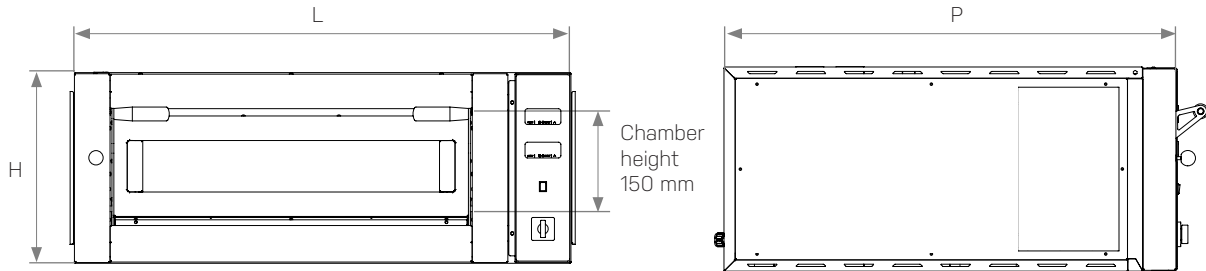

MOD : LFD-12L-LX

Production code : P010214DIA.KR

Digital Line

- ▶ Made of stainless steel
- ▶ Energy Room : cordierite dual refractory stone hob
- ▶ Maximum cooking temperature: 400 °C
- ▶ Independent and digital temperature set
- ▶ Armored heating elements
- ▶ Extra-insulation 50mm
- ▶ Door with double glass
- ▶ Possibility of overlapping up to 3 chambers

Single chamber

Code	P010208	P010209	P010210	P010211
External dimensions [mm] WxDxH	1060x890x400	1060x1240x400	1390x915x400	1390x1270x400
Chamber dimensions [mm] WxDxH	700x700x150	700x1050x150	1050x700x150	1050x1050x150
Pizza dimensions [mm]	4x ø350	6x ø350	6x ø350	9x ø350
Supply voltage [50Hz]	400V 3Ph+N	400V 3Ph+N	400V 3Ph+N	400V 3Ph+N
Total power [KW]	7,2	8,85	10,2	13,65
H07RNF cable section [mm²]	5G4	5G4	5G4	5G6
Packaging dimensions [mm] WxPxH	1130x1100x620	1130x1475x620	1130x1475x620	1480x1450x620
Net weight [Kg]	110	140	145	165
Gross weight [Kg]	125	155	160	180

Double chamber

Code	P010212	P010213	P010214	P010215
External dimensions [mm] WxDxH	1060x890x730	1060x1240x730	1390x915x730	1390x1270x730
Chamber dimensions [mm] WxDxH	700x700x150	700x1050x150	1050x700x150	1050x1050x150
Pizza dimensions [mm]	8x ø350	12x ø350	12x ø350	18x ø350
Supply voltage [50Hz]	400V 3Ph+N	400V 3Ph+N	400V 3Ph+N	400V 3Ph+N
Total power [KW]	14,4	17,7	20,4	27,3
H07RNF cable section [mm²]	5G6	5G6	5G10	5G16
Packaging dimensions [mm] WxPxH	1130x1100x950	1130x1475x950	1130x1475x950	1480x1450x950
Net weight [Kg]	175	240	255	275
Gross weight [Kg]	195	260	275	295

ALL-AROUND Kit

Full-coverage of the cooking chamber in refractory stone

CODE	ALL-AROUND	CHAMBER DIMENSIONS
P041000		670 x 685 x 150
P041001		670 x 1035 x 150
P041002		1035 x 670 x 150
P041003		1035 x 1035 x 150