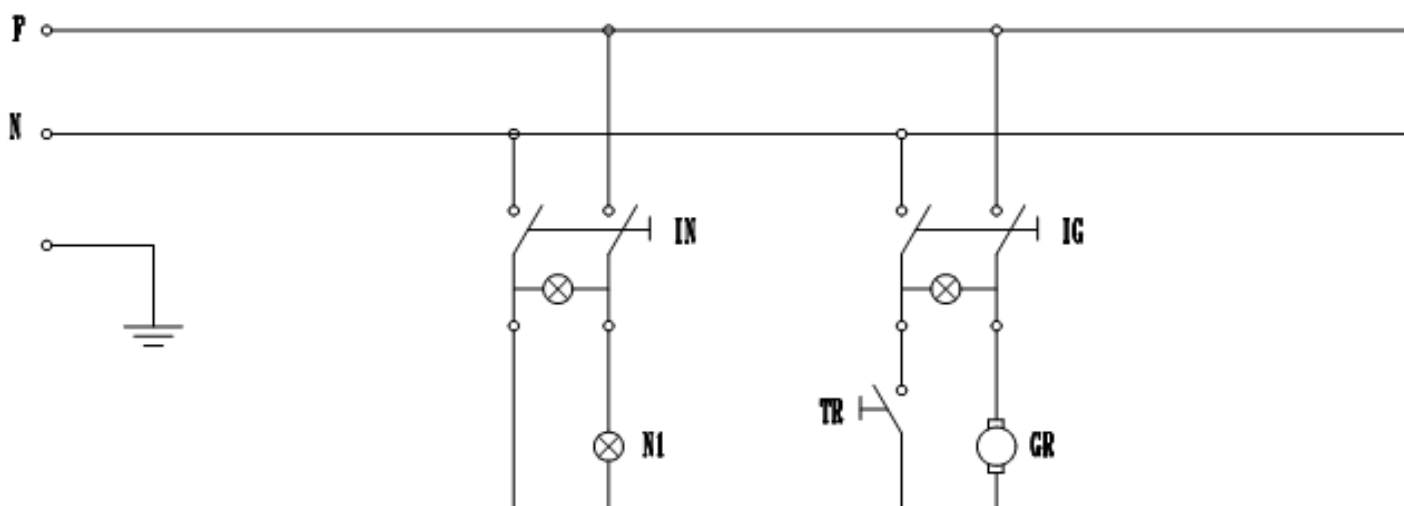

06/2018

Mod: **ORIZ/2P**

Production code: **F1000001**

**Diamond**  
catering equipment

IN - lighting switch

IG - refrigerating unit switch

TR - regulator thermostat

Figure 4 - Electrical circuit

N1 - internal lighting lamp

GR - refrigerating unit