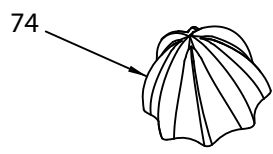

07/2015

Mod: P501/B-N

Production code: 65208022HL

Diamond
catering equipment

APOLLO LEVA CE - from 2015.01 TAV. UNICA		
Ref.	Product name	Code
1	BLACK BOTTOM COVER _ APOLLO/DRAGONE	IB4000710
4	VASCHETTA BASSA MRC	IB1000001
19	MICROSWITCH _ APOLLO	IB5820700
20	SEEGER INOX EST.04	IB77SE04
23	RONDELLA ZIN.GLOVER D.4	IB76RG04
26	ON/OFF SWITCH _ SIRIO/APOLLO	IB5800100
29	SPEED VARIATOR KNOB	IB4200701
38	SPEED CONTROL DEVICE	IB5940010
48	PC BOARD RESIN-COATED _ APOLLO	IB5940702
58	COVER PLATE	IB4000715
70	INOX SCREW M5x14	IB77VSC05X14
72	RUBBER CUP	IB4180710
73	SIEVE, MERCURIO	IB4000750
74	SQUEEZING CONE BIG, MERCURIO	IB4000730
84	LEVER FOR SQUEEZER APOLLO	IB1280705
86	LID FOR SQUEEZER APOLLO	IB2260715
88	S/S SPACER FOR SQUEEZER APOLLO	IB2080716
90	LUNETTA ACCIAIO APO/MCR	IB1000005
92	RONDELL.INOX D 08X15	IB77R08X15
94	S/S NUT FOR SQUEEZER APOLLO	IB77D08MS
96	INSERT FOR SQUEEZER APOLLO	IB2020700
98	S/S NUT FOR SQUEEZER APOLLO	IB77DC08
100	ANODIZED LEVER SUPPORT	IB1280710
102	SCREW M 6 X 16	IB76VEI06X16
104	RONDELLA ZIN. GLOVER D.6	IB76RG06