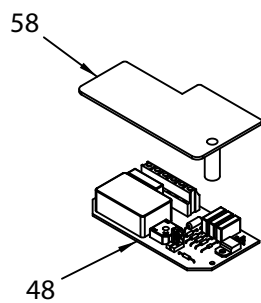

07/2015

Mod: P501/B-N

Production code: 65208022HL

Diamond
catering equipment

APOLLO LEVA CE - from 2015.01 TAV. UNICA		
Ref.	Product name	Code
1	BLACK BOTTOM COVER _ APOLLO/DRAGONE	IB4000710
4	VASCHETTA BASSA MRC	IB1000001
19	MICROSWITCH _ APOLLO	IB5820700
20	SEEGER INOX EST.04	IB77SE04
23	RONDELLA ZIN.GLOVER D.4	IB76RG04
26	ON/OFF SWITCH _ SIRIO/APOLLO	IB5800100
29	SPEED VARIATOR KNOB	IB4200701
38	SPEED CONTROL DEVICE	IB5940010
48	PC BOARD RESIN-COATED _ APOLLO	IB5940702
58	COVER PLATE	IB4000715
70	INOX SCREW M5x14	IB77VSC05X14
72	RUBBER CUP	IB4180710
73	SIEVE, MERCURIO	IB4000750
74	SQUEEZING CONE BIG, MERCURIO	IB4000730
84	LEVER FOR SQUEEZER APOLLO	IB1280705
86	LID FOR SQUEEZER APOLLO	IB2260715
88	S/S SPACER FOR SQUEEZER APOLLO	IB2080716
90	LUNETTA ACCIAIO APO/MCR	IB1000005
92	RONDELL.INOX D 08X15	IB77R08X15
94	S/S NUT FOR SQUEEZER APOLLO	IB77D08MS
96	INSERT FOR SQUEEZER APOLLO	IB2020700
98	S/S NUT FOR SQUEEZER APOLLO	IB77DC08
100	ANODIZED LEVER SUPPORT	IB1280710
102	SCREW M 6 X 16	IB76VEI06X16
104	RONDELLA ZIN. GLOVER D.6	IB76RG06