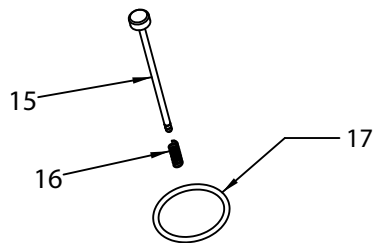

07/2015

Mod: P501/B-N

Production code: 65208022HL

Diamond
catering equipment

APOLLO LEVA CE - from 2015.01 TAV. UNICA		
Ref.	Product name	Code
1	BLACK BOTTOM COVER _ APOLLO/DRAGONE	IB4000710
4	VASCHETTA BASSA MRC	IB1000001
19	MICROSWITCH _ APOLLO	IB5820700
20	SEEGER INOX EST.04	IB77SE04
23	RONDELLA ZIN.GLOVER D.4	IB76RG04
26	ON/OFF SWITCH _ SIRIO/APOLLO	IB5800100
29	SPEED VARIATOR KNOB	IB4200701
38	SPEED CONTROL DEVICE	IB5940010
48	PC BOARD RESIN-COATED _ APOLLO	IB5940702
58	COVER PLATE	IB4000715
70	INOX SCREW M5x14	IB77VSC05X14
72	RUBBER CUP	IB4180710
73	SIEVE, MERCURIO	IB4000750
74	SQUEEZING CONE BIG, MERCURIO	IB4000730
84	LEVER FOR SQUEEZER APOLLO	IB1280705
86	LID FOR SQUEEZER APOLLO	IB2260715
88	S/S SPACER FOR SQUEEZER APOLLO	IB2080716
90	LUNETTA ACCIAIO APO/MCR	IB1000005
92	RONDELL.INOX D 08X15	IB77R08X15
94	S/S NUT FOR SQUEEZER APOLLO	IB77D08MS
96	INSERT FOR SQUEEZER APOLLO	IB2020700
98	S/S NUT FOR SQUEEZER APOLLO	IB77DC08
100	ANODIZED LEVER SUPPORT	IB1280710
102	SCREW M 6 X 16	IB76VEI06X16
104	RONDELLA ZIN. GLOVER D.6	IB76RG06