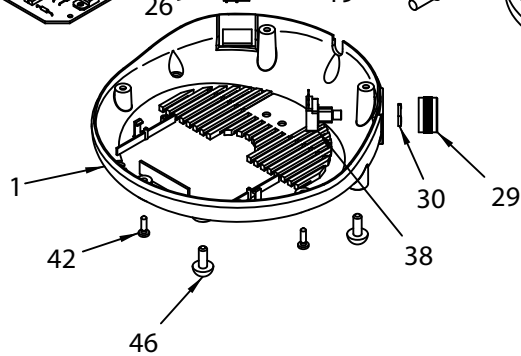

07/2015

Mod: P501/B-N

Production code: 65208022HL

Diamond
catering equipment

APOLLO LEVA CE - from 2015.01 TAV. UNICA		
Ref.	Product name	Code
1	BLACK BOTTOM COVER _ APOLLO/DRAGONE	IB4000710
4	VASCHETTA BASSA MRC	IB1000001
19	MICROSWITCH _ APOLLO	IB5820700
20	SEEGER INOX EST.04	IB77SE04
23	RONDELLA ZIN.GLOVER D.4	IB76RG04
26	ON/OFF SWITCH _ SIRIO/APOLLO	IB5800100
29	SPEED VARIATOR KNOB	IB4200701
38	SPEED CONTROL DEVICE	IB5940010
48	PC BOARD RESIN-COATED _ APOLLO	IB5940702
58	COVER PLATE	IB4000715
70	INOX SCREW M5x14	IB77VSC05X14
72	RUBBER CUP	IB4180710
73	SIEVE, MERCURIO	IB4000750
74	SQUEEZING CONE BIG, MERCURIO	IB4000730
84	LEVER FOR SQUEEZER APOLLO	IB1280705
86	LID FOR SQUEEZER APOLLO	IB2260715
88	S/S SPACER FOR SQUEEZER APOLLO	IB2080716
90	LUNETTA ACCIAIO APO/MCR	IB1000005
92	RONDELL.INOX D 08X15	IB77R08X15
94	S/S NUT FOR SQUEEZER APOLLO	IB77D08MS
96	INSERT FOR SQUEEZER APOLLO	IB2020700
98	S/S NUT FOR SQUEEZER APOLLO	IB77DC08
100	ANODIZED LEVER SUPPORT	IB1280710
102	SCREW M 6 X 16	IB76VEI06X16
104	RONDELLA ZIN. GLOVER D.6	IB76RG06