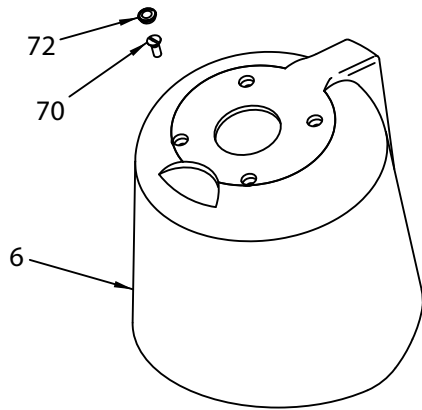

07/2015

Mod: P501/B-N

Production code: 65208022HL

Diamond
catering equipment

APOLLO LEVA CE - from 2015.01 TAV. UNICA		
Ref.	Product name	Code
1	BLACK BOTTOM COVER _ APOLLO/DRAGONE	IB4000710
4	VASCHETTA BASSA MRC	IB1000001
19	MICROSWITCH _ APOLLO	IB5820700
20	SEEGER INOX EST.04	IB77SE04
23	RONDELLA ZIN.GLOVER D.4	IB76RG04
26	ON/OFF SWITCH _ SIRIO/APOLLO	IB5800100
29	SPEED VARIATOR KNOB	IB4200701
38	SPEED CONTROL DEVICE	IB5940010
48	PC BOARD RESIN-COATED _ APOLLO	IB5940702
58	COVER PLATE	IB4000715
70	INOX SCREW M5x14	IB77VSC05X14
72	RUBBER CUP	IB4180710
73	SIEVE, MERCURIO	IB4000750
74	SQUEEZING CONE BIG, MERCURIO	IB4000730
84	LEVER FOR SQUEEZER APOLLO	IB1280705
86	LID FOR SQUEEZER APOLLO	IB2260715
88	S/S SPACER FOR SQUEEZER APOLLO	IB2080716
90	LUNETTA ACCIAIO APO/MCR	IB1000005
92	RONDELL.INOX D 08X15	IB77R08X15
94	S/S NUT FOR SQUEEZER APOLLO	IB77D08MS
96	INSERT FOR SQUEEZER APOLLO	IB2020700
98	S/S NUT FOR SQUEEZER APOLLO	IB77DC08
100	ANODIZED LEVER SUPPORT	IB1280710
102	SCREW M 6 X 16	IB76VEI06X16
104	RONDELLA ZIN. GLOVER D.6	IB76RG06