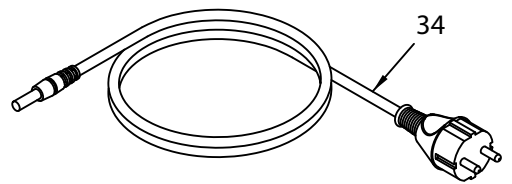

07/2015

Mod: P501/B-N

Production code: 65208022HL

Diamond
catering equipment

APOLLO LEVA CE - from 2015.01 TAV. UNICA		
Ref.	Product name	Code
1	BLACK BOTTOM COVER _ APOLLO/DRAGONE	IB4000710
4	VASCHETTA BASSA MRC	IB1000001
19	MICROSWITCH _ APOLLO	IB5820700
20	SEEGER INOX EST.04	IB77SE04
23	RONDELLA ZIN.GLOVER D.4	IB76RG04
26	ON/OFF SWITCH _ SIRIO/APOLLO	IB5800100
29	SPEED VARIATOR KNOB	IB4200701
38	SPEED CONTROL DEVICE	IB5940010
48	PC BOARD RESIN-COATED _ APOLLO	IB5940702
58	COVER PLATE	IB4000715
70	INOX SCREW M5x14	IB77VSC05X14
72	RUBBER CUP	IB4180710
73	SIEVE, MERCURIO	IB4000750
74	SQUEEZING CONE BIG, MERCURIO	IB4000730
84	LEVER FOR SQUEEZER APOLLO	IB1280705
86	LID FOR SQUEEZER APOLLO	IB2260715
88	S/S SPACER FOR SQUEEZER APOLLO	IB2080716
90	LUNETTA ACCIAIO APO/MCR	IB1000005
92	RONDELL.INOX D 08X15	IB77R08X15
94	S/S NUT FOR SQUEEZER APOLLO	IB77D08MS
96	INSERT FOR SQUEEZER APOLLO	IB2020700
98	S/S NUT FOR SQUEEZER APOLLO	IB77DC08
100	ANODIZED LEVER SUPPORT	IB1280710
102	SCREW M 6 X 16	IB76VEI06X16
104	RONDELLA ZIN. GLOVER D.6	IB76RG06