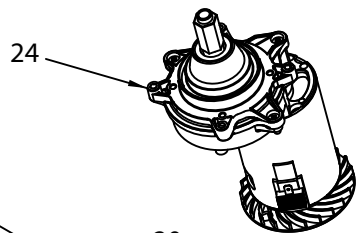

07/2015

Mod: P501/B-N

Production code: 65208022HL

Diamond
catering equipment

APOLLO LEVA CE - from 2015.01 TAV. UNICA		
Ref.	Product name	Code
1	BLACK BOTTOM COVER _ APOLLO/DRAGONE	IB4000710
4	VASCHETTA BASSA MRC	IB1000001
19	MICROSWITCH _ APOLLO	IB5820700
20	SEEGER INOX EST.04	IB77SE04
23	RONDELLA ZIN.GLOVER D.4	IB76RG04
26	ON/OFF SWITCH _ SIRIO/APOLLO	IB5800100
29	SPEED VARIATOR KNOB	IB4200701
38	SPEED CONTROL DEVICE	IB5940010
48	PC BOARD RESIN-COATED _ APOLLO	IB5940702
58	COVER PLATE	IB4000715
70	INOX SCREW M5x14	IB77VSC05X14
72	RUBBER CUP	IB4180710
73	SIEVE, MERCURIO	IB4000750
74	SQUEEZING CONE BIG, MERCURIO	IB4000730
84	LEVER FOR SQUEEZER APOLLO	IB1280705
86	LID FOR SQUEEZER APOLLO	IB2260715
88	S/S SPACER FOR SQUEEZER APOLLO	IB2080716
90	LUNETTA ACCIAIO APO/MCR	IB1000005
92	RONDELL.INOX D 08X15	IB77R08X15
94	S/S NUT FOR SQUEEZER APOLLO	IB77D08MS
96	INSERT FOR SQUEEZER APOLLO	IB2020700
98	S/S NUT FOR SQUEEZER APOLLO	IB77DC08
100	ANODIZED LEVER SUPPORT	IB1280710
102	SCREW M 6 X 16	IB76VEI06X16
104	RONDELLA ZIN. GLOVER D.6	IB76RG06