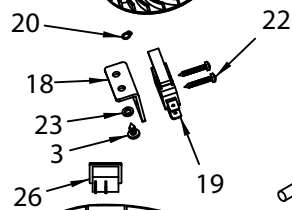

07/2015

Mod: P501/B-N

Production code: 65208022HL

Diamond
catering equipment

APOLLO LEVA CE - from 2015.01 TAV. UNICA		
Ref.	Product name	Code
1	BLACK BOTTOM COVER _ APOLLO/DRAGONE	IB4000710
4	VASCHETTA BASSA MRC	IB1000001
19	MICROSWITCH _ APOLLO	IB5820700
20	SEEGER INOX EST.04	IB77SE04
23	RONDELLA ZIN.GLOVER D.4	IB76RG04
26	ON/OFF SWITCH _ SIRIO/APOLLO	IB5800100
29	SPEED VARIATOR KNOB	IB4200701
38	SPEED CONTROL DEVICE	IB5940010
48	PC BOARD RESIN-COATED _ APOLLO	IB5940702
58	COVER PLATE	IB4000715
70	INOX SCREW M5x14	IB77VSC05X14
72	RUBBER CUP	IB4180710
73	SIEVE, MERCURIO	IB4000750
74	SQUEEZING CONE BIG, MERCURIO	IB4000730
84	LEVER FOR SQUEEZER APOLLO	IB1280705
86	LID FOR SQUEEZER APOLLO	IB2260715
88	S/S SPACER FOR SQUEEZER APOLLO	IB2080716
90	LUNETTA ACCIAIO APO/MCR	IB1000005
92	RONDELL.INOX D 08X15	IB77R08X15
94	S/S NUT FOR SQUEEZER APOLLO	IB77D08MS
96	INSERT FOR SQUEEZER APOLLO	IB2020700
98	S/S NUT FOR SQUEEZER APOLLO	IB77DC08
100	ANODIZED LEVER SUPPORT	IB1280710
102	SCREW M 6 X 16	IB76VEI06X16
104	RONDELLA ZIN. GLOVER D.6	IB76RG06