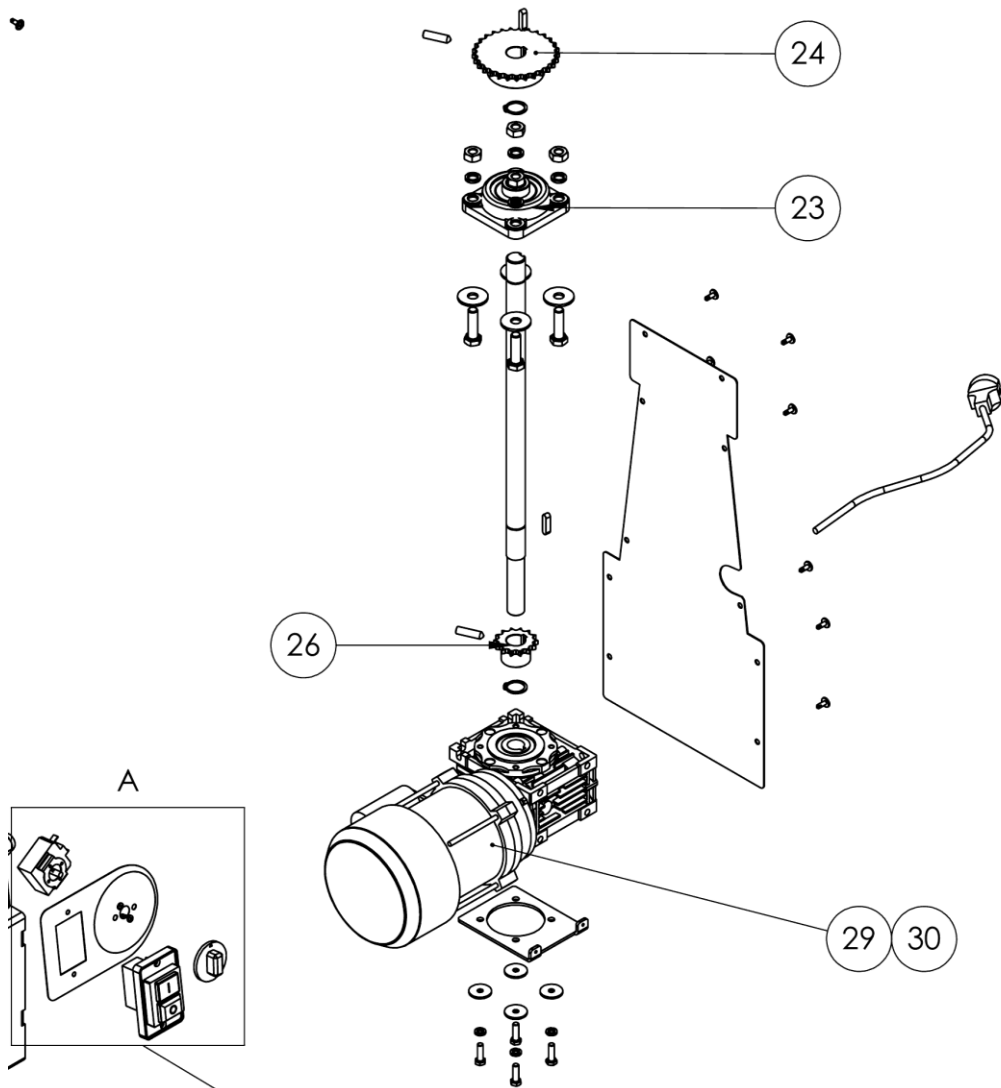

MOD : FD33AL/T2V-L-230/3-

Production code : 11054080

01/2024

EXPLODED VIEW

EXPLODED FIXED 5-10

EXPLODED FIXED 60

SPARE PARTS

FIXED