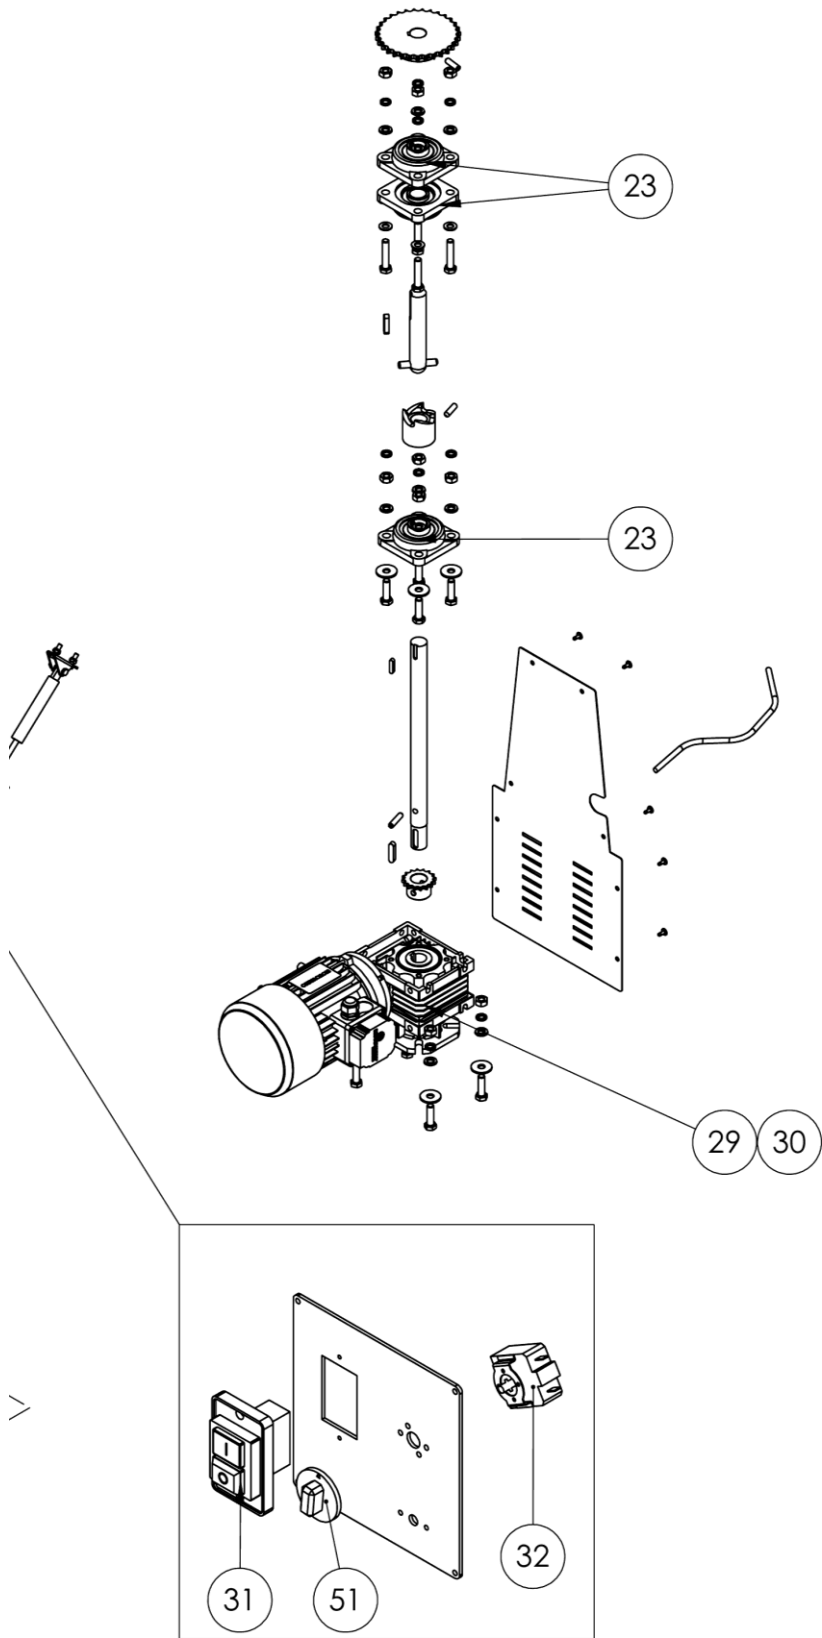

MOD : FD33AL/T2V-L-230/3-

Production code : 11054080

01/2024

EXPLODED VIEW

EXPLODED FIXED 5-10

EXPLODED FIXED 60

SPARE PARTS

FIXED