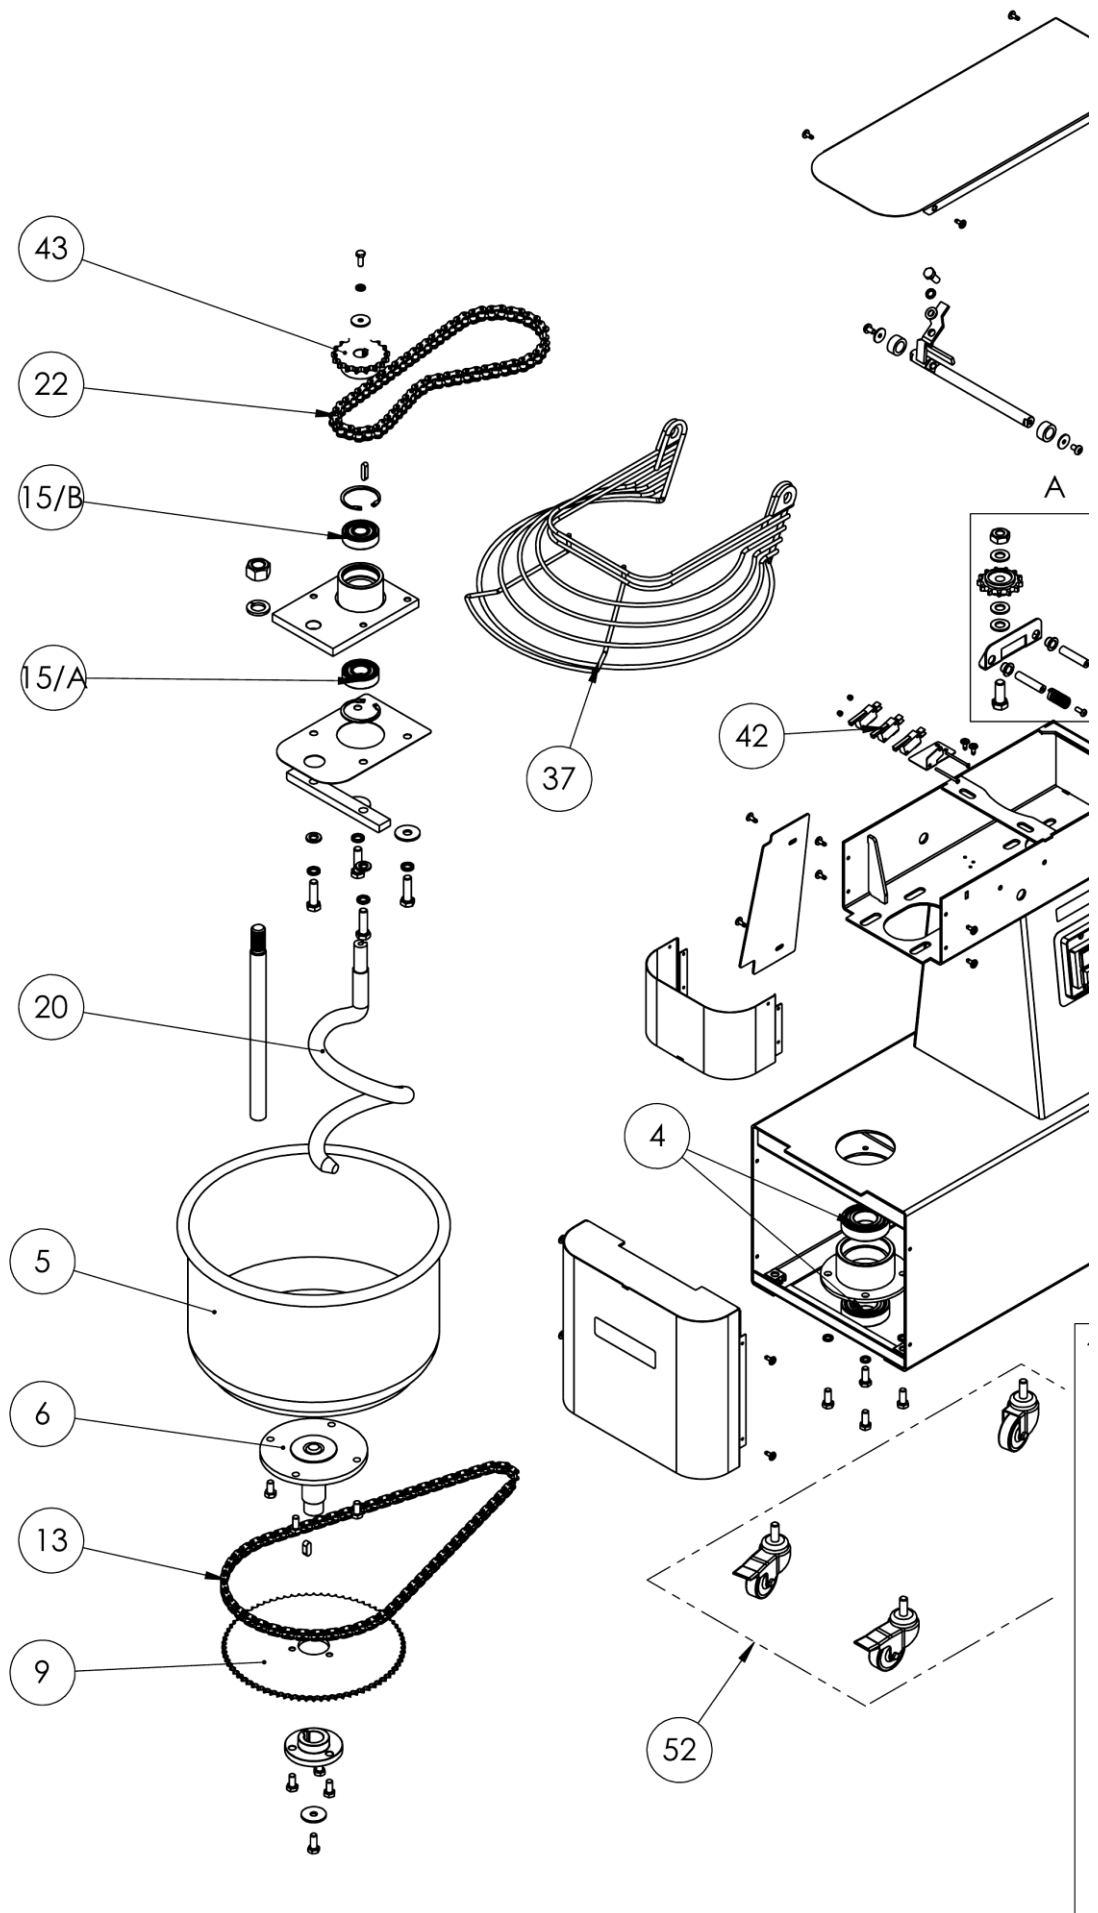

MOD : FD33AL/T2V-L-230/3-

Production code : 11054080

01/2024

EXPLODED VIEW

EXPLODED FIXED 5-10

EXPLODED FIXED 60

SPARE PARTS

FIXED