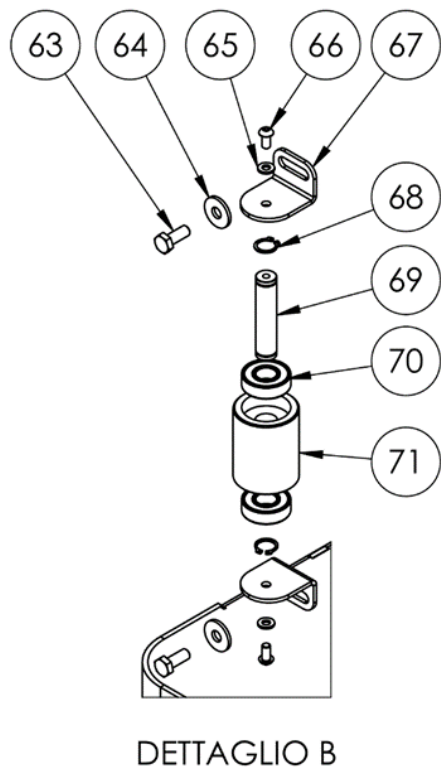

MOD : FD33AL/T2V-L-230/3-

Production code : 11054080

01/2024

EXPLODED VIEW

EXPLODED FIXED 5-10

EXPLODED FIXED 60

SPARE PARTS

FIXED