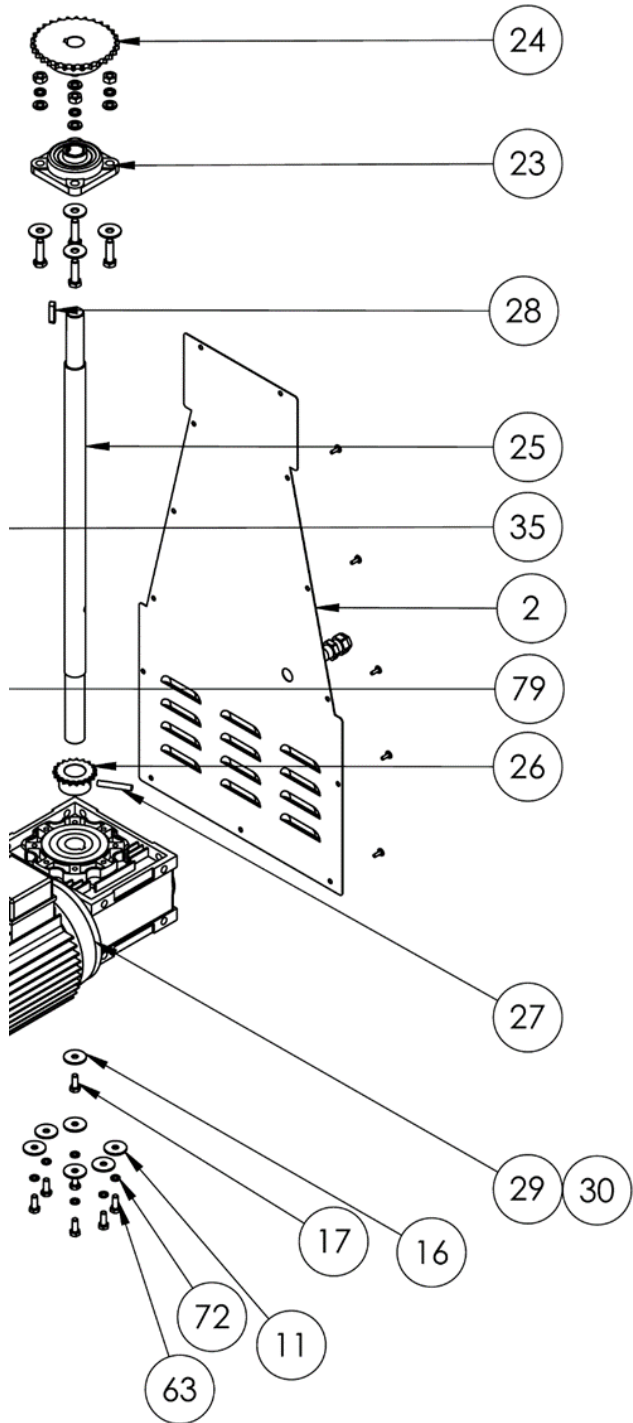

MOD : FD33AL/T2V-L-230/3-

Production code : 11054080

01/2024

EXPLODED VIEW

EXPLODED FIXED 5-10

EXPLODED FIXED 60

SPARE PARTS

FIXED