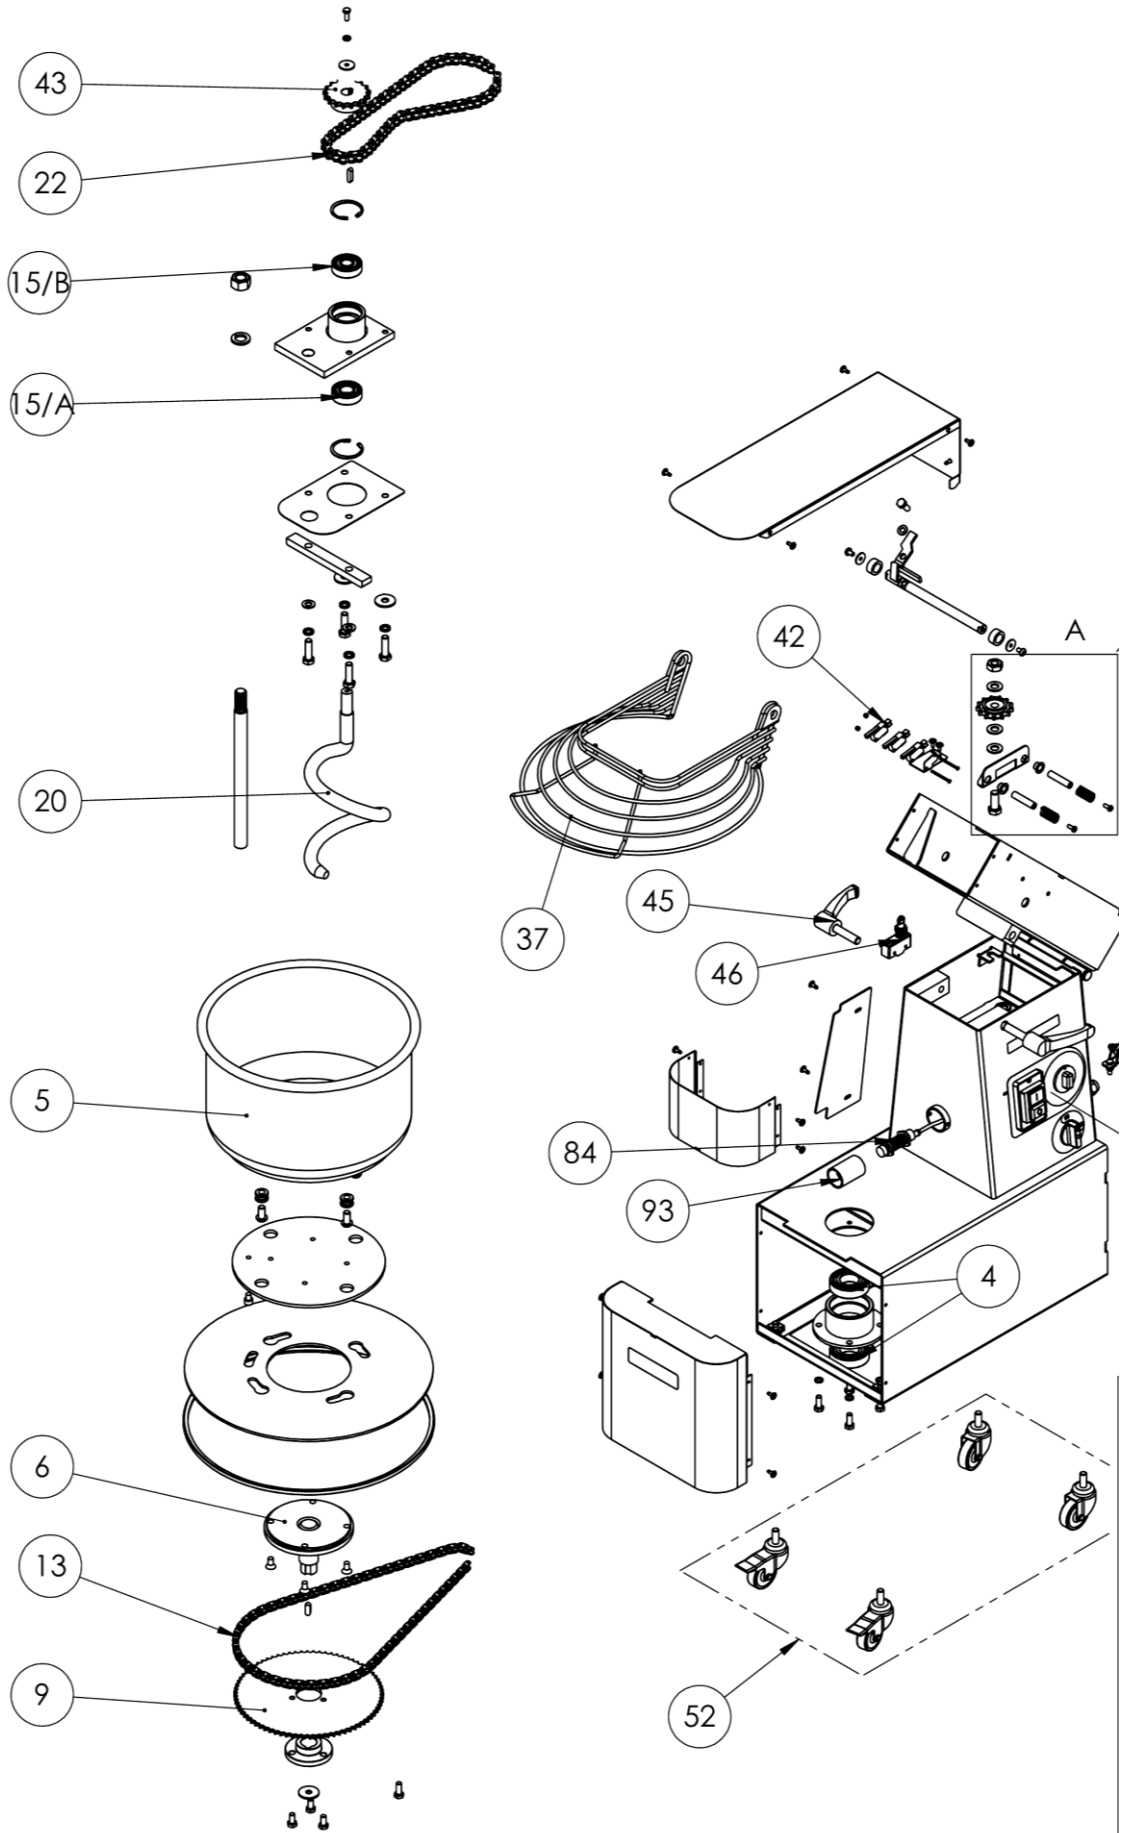

MOD : FD33AL/T2V-L-230/3-

Production code : 11054080

01/2024

EXPLODED VIEW

EXPLODED FIXED 5-10

EXPLODED FIXED 60

SPARE PARTS

FIXED