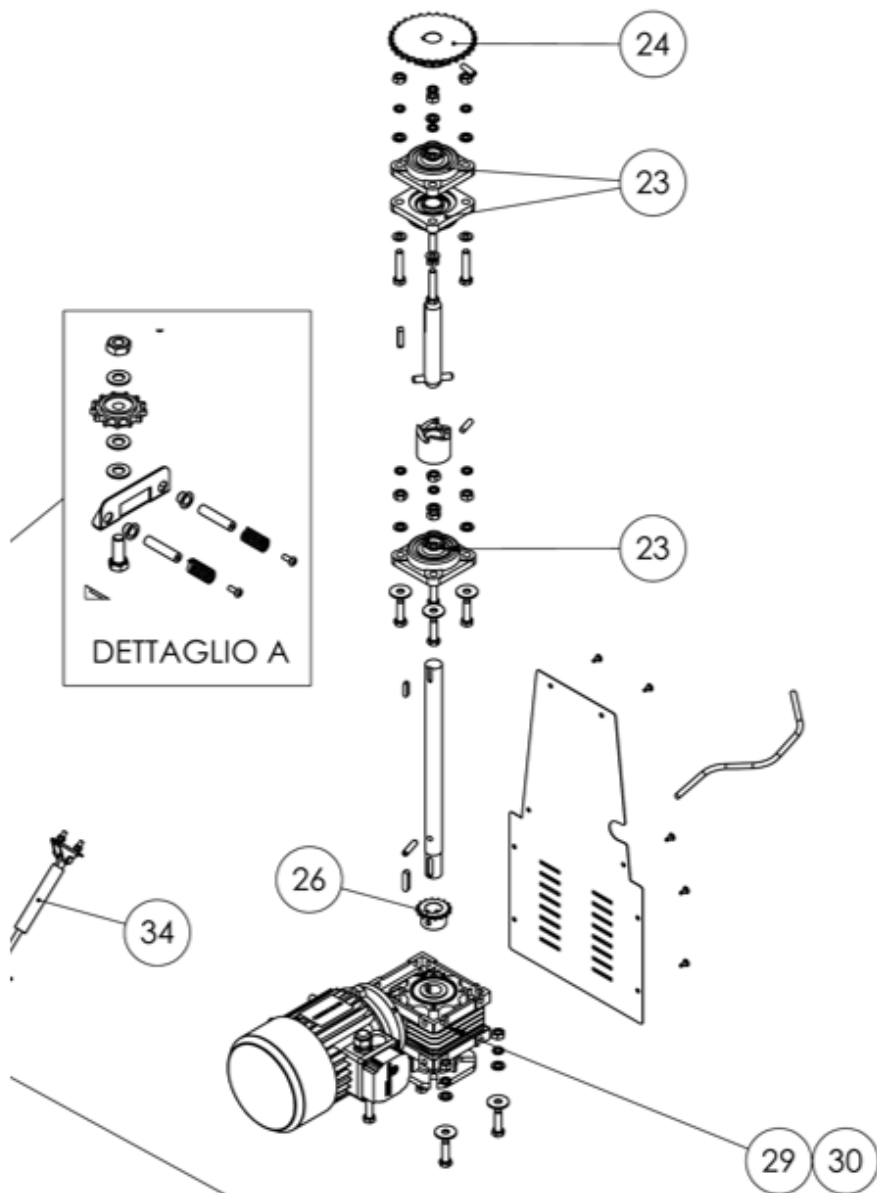

MOD : FD33AL/T2V-L-230/3-

Production code : 11054080

01/2024

EXPLODED VIEW

EXPLODED FIXED 5-10

EXPLODED FIXED 60

SPARE PARTS

FIXED