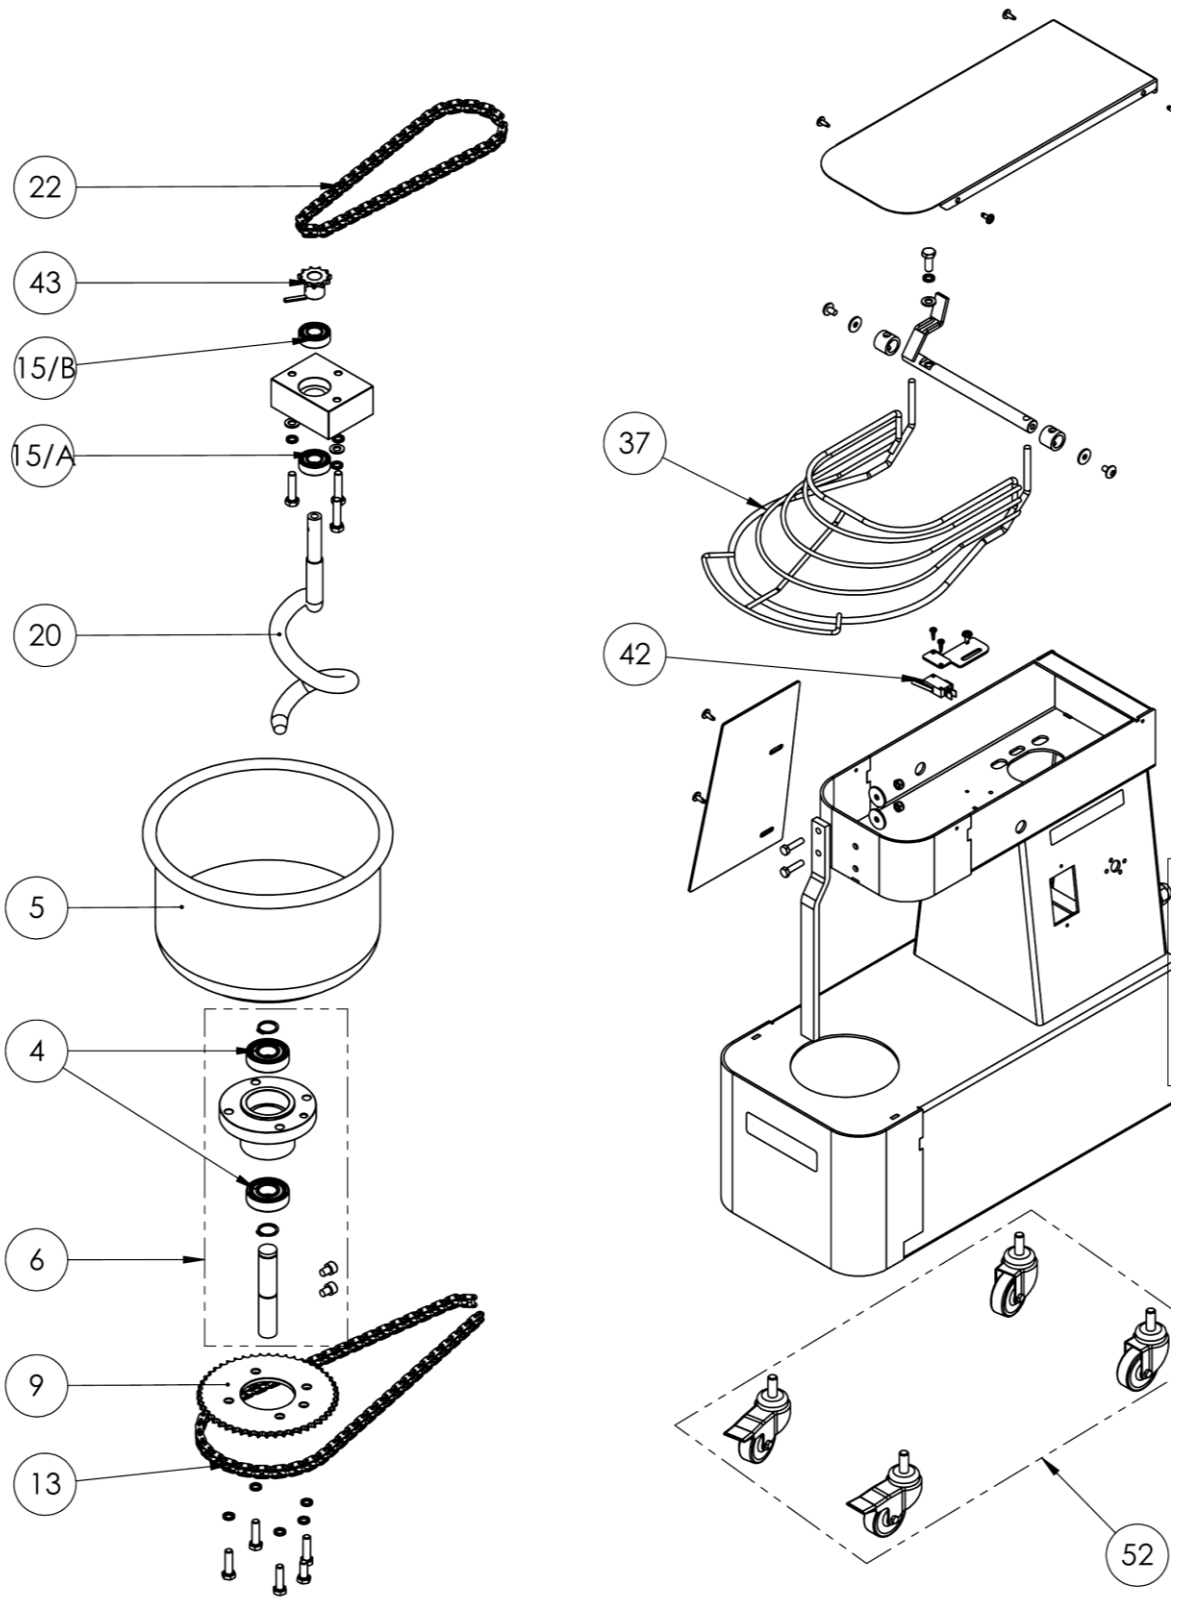

MOD : FD33AL/T2V-L-230/3-

Production code : 11054080

01/2024

EXPLODED VIEW

EXPLODED FIXED 5-10

EXPLODED FIXED 60

SPARE PARTS

FIXED