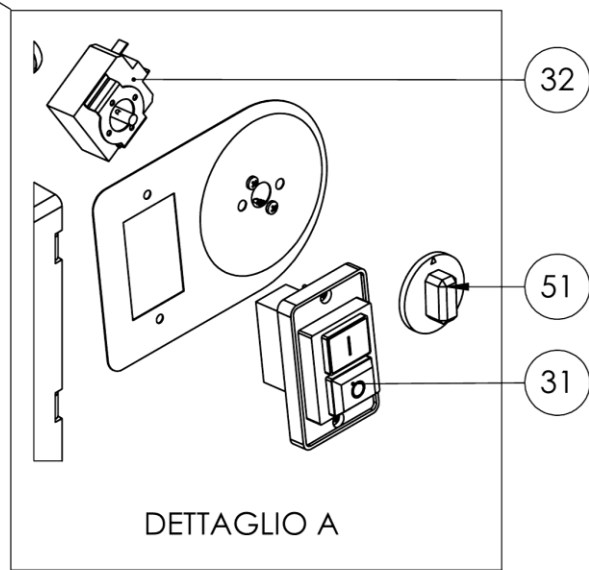

MOD : FD33AL/T2V-L-230/3-

Production code : 11054080

01/2024

EXPLODED VIEW

EXPLODED FIXED 5-10

EXPLODED FIXED 60

SPARE PARTS

FIXED