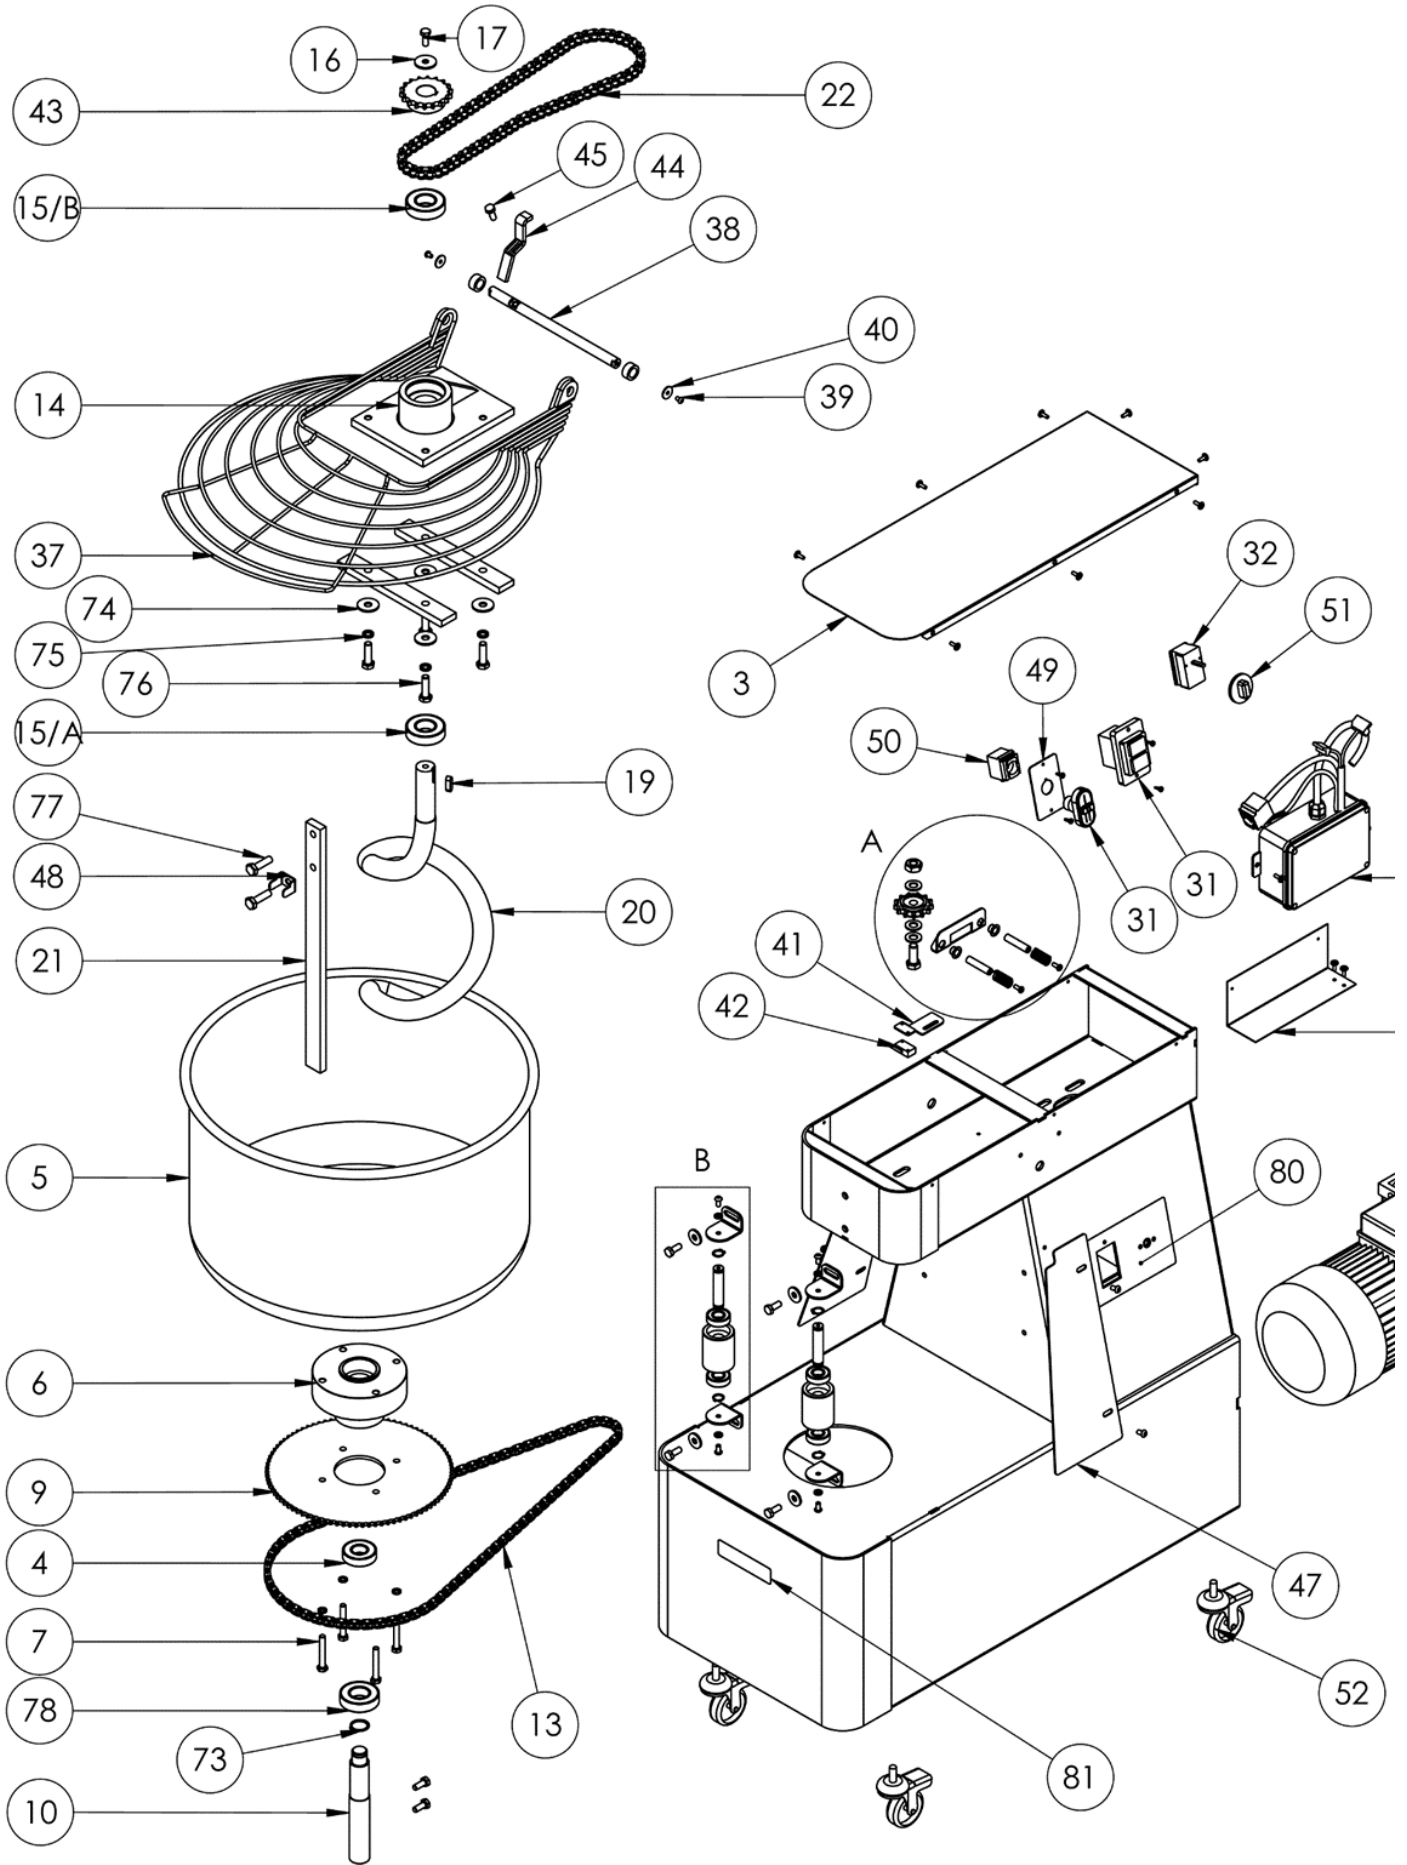

MOD : FD33AL/T2V-L-230/3-

Production code : 11054080

01/2024

EXPLODED VIEW

EXPLODED FIXED 5-10

EXPLODED FIXED 60

SPARE PARTS

FIXED