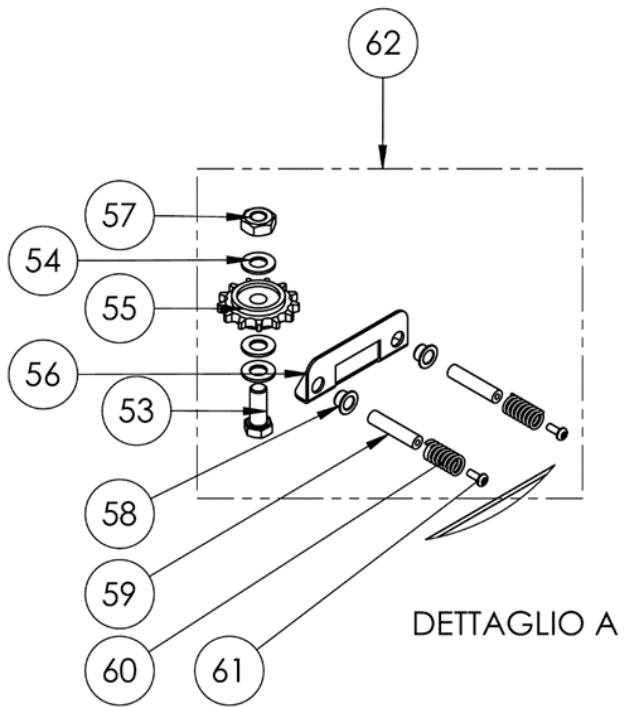

MOD : FD33AL/T2V-L-230/3-

Production code : 11054080

01/2024

EXPLODED VIEW

EXPLODED FIXED 5-10

EXPLODED FIXED 60

SPARE PARTS

FIXED