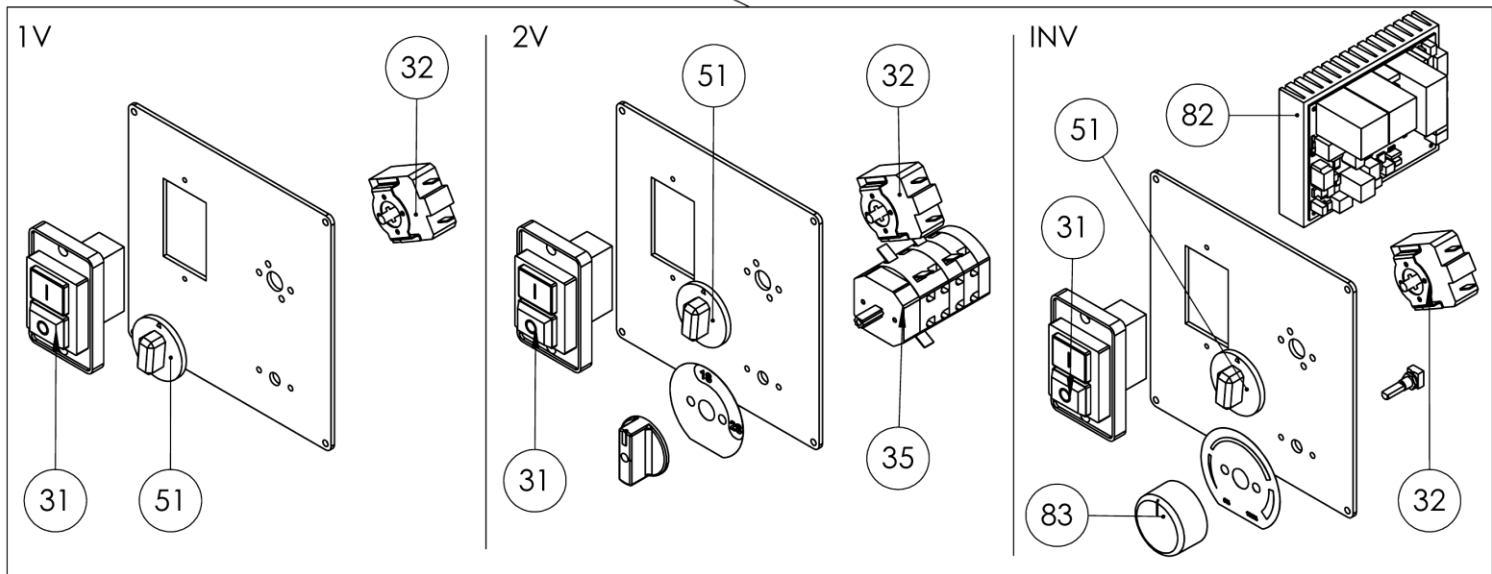

MOD : FD33AL/T2V-L-230/3-

Production code : 11054080

01/2024

EXPLODED VIEW

EXPLODED FIXED 5-10

EXPLODED FIXED 60

SPARE PARTS

FIXED