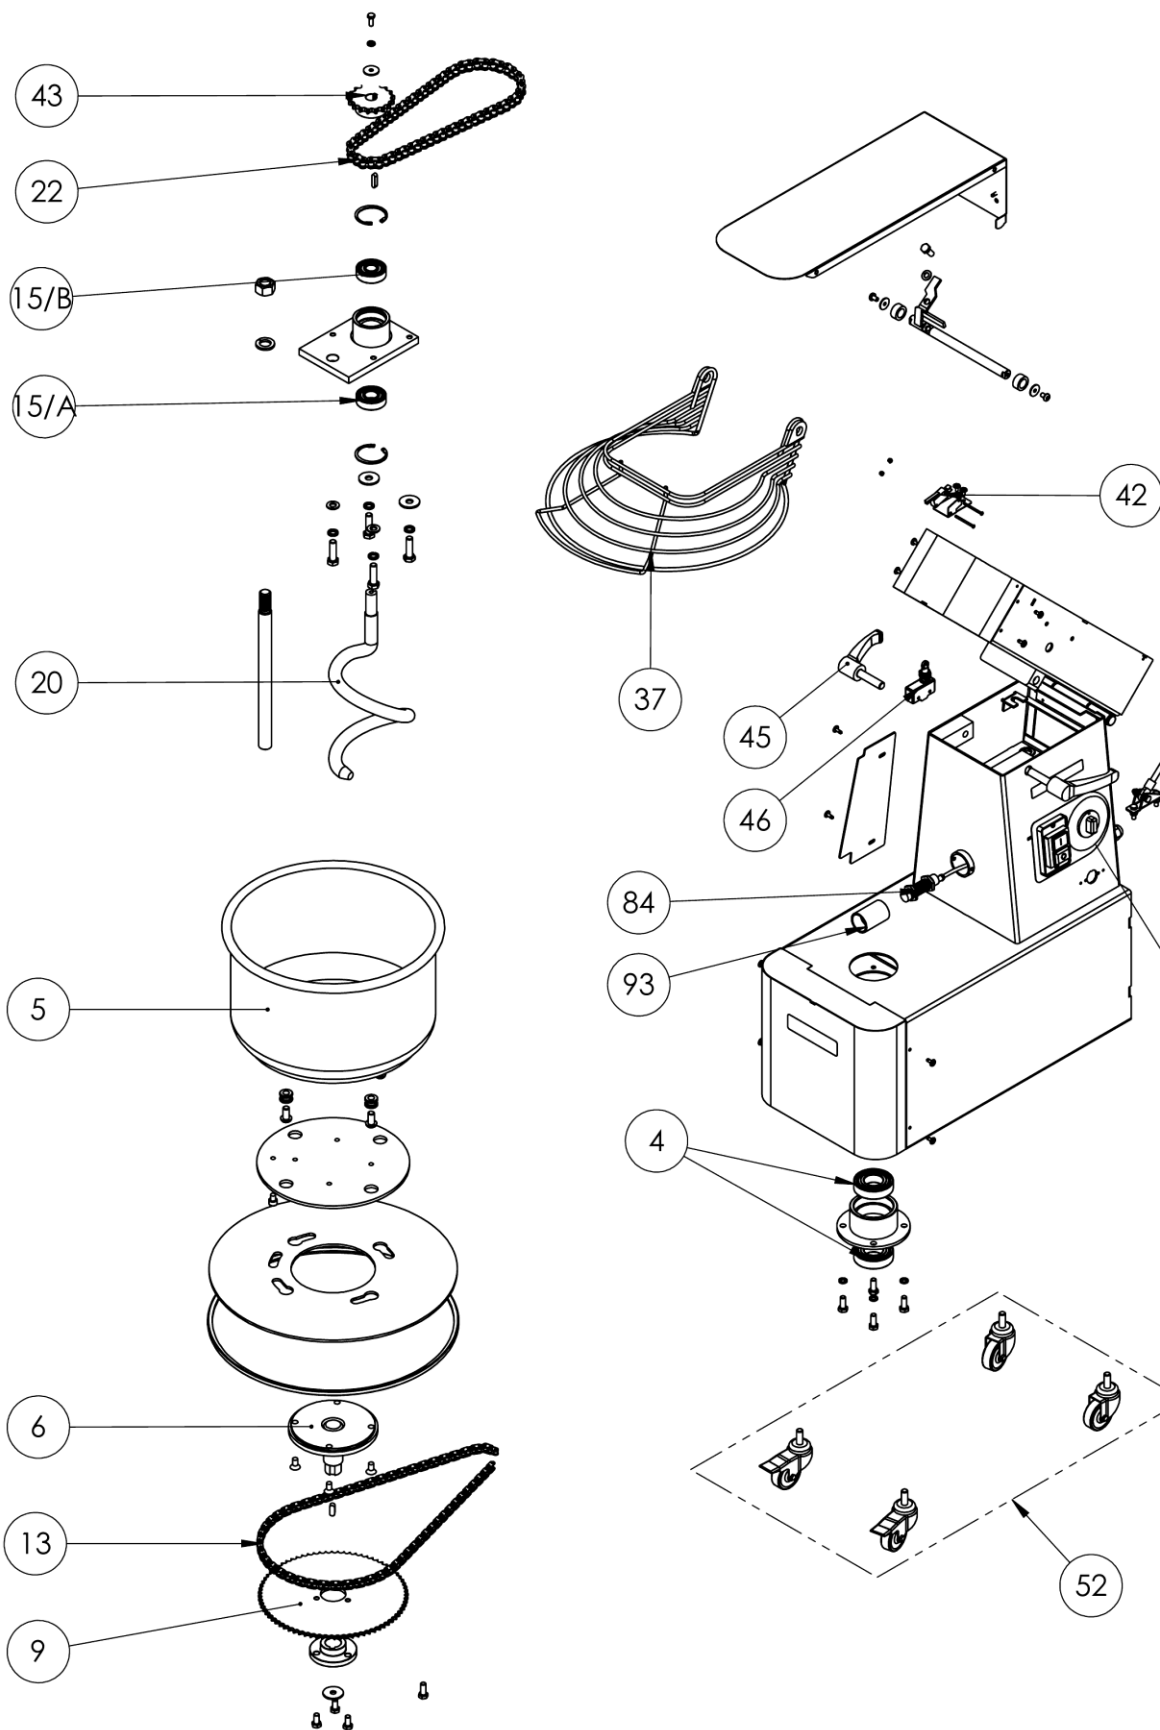

MOD : FD33AL/T2V-L-230/3-

Production code : 11054080

01/2024

EXPLODED VIEW

EXPLODED FIXED 5-10

EXPLODED FIXED 60

SPARE PARTS

FIXED