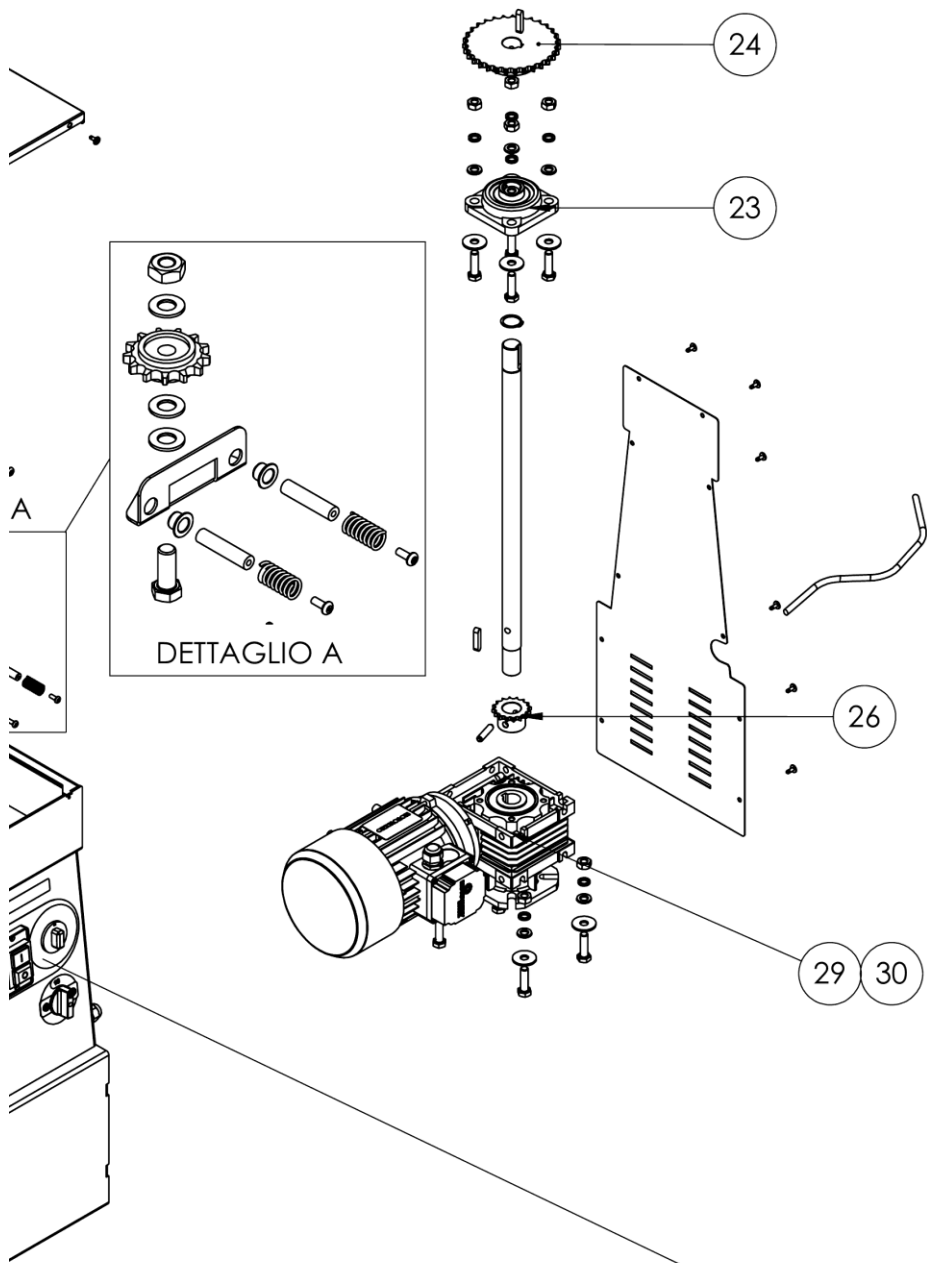

MOD : FD33AL/T2V-L-230/3-

Production code : 11054080

01/2024

EXPLODED VIEW

EXPLODED FIXED 5-10

EXPLODED FIXED 60

SPARE PARTS

FIXED