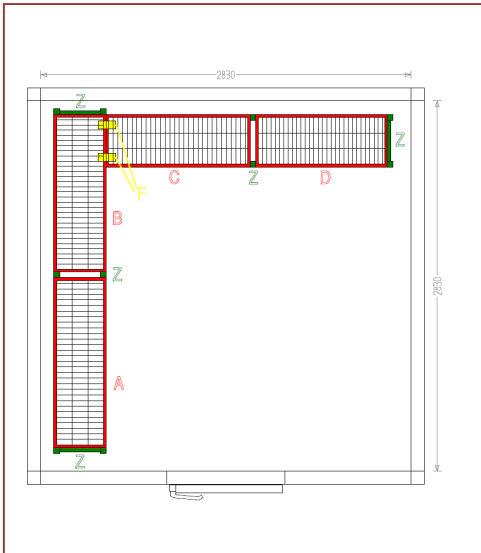

# **Mod: GA1814/BF**

**Production code: KIT400/MINI/GA1814-C\_NEW**

MODEL	GA1814/BF
Production code	KIT400/MINI/GA1814-C_NEW
Description	Aluminum "L" kit shelving for cold storage
Levels	4
Total dimensions (mm)	2590 x 2635
Depth (mm)	400
Height (mm)	1750
Packaging Details	
No. of packages	1
Packed volume (m <sup>3</sup> )	0,74
Gross weight (kg)	95

Composition				
Legende	Description	Model	Dimensions	Qty
A	Tablets	TC/1304/EF	1300x400	4
B	Tablets	TC/1204/EF	1200x400	4
C	Tablets	TC/1104/EF	1100x400	4
D	Tablets	TC/1004/EF	1000x400	4
Z	Ladder	EC1744/EF	400X45Xh1750	5
F	Hook	CR/TC/EF	Diam. 16	8