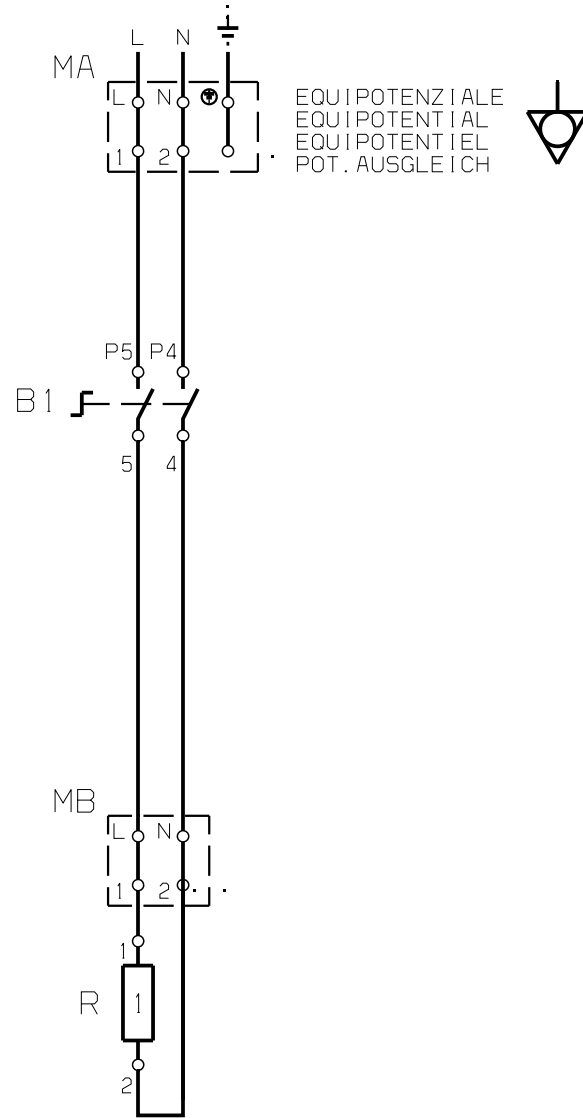

01/2003

Mod: E22/SF4T-N

Production code: 393098

Diamond
catering equipment

230V ~ 50/60Hz 1KW 4.4A

MA	MORSETTIERA ALIMENTAZIONE	MAIN TERMINAL BOARD
B1	INTERRUTTORE GENERALE	MAIN SWITCH
R1 - R2	RESISTENZA	HEATING ELEMENT
MB	MORSETTIERA	TERMINAL BOARD
MODEL	SCHEMA ELETTRICO SCALDAPATATE XP 700	From s.n.:
		PART NUMBER 602838501