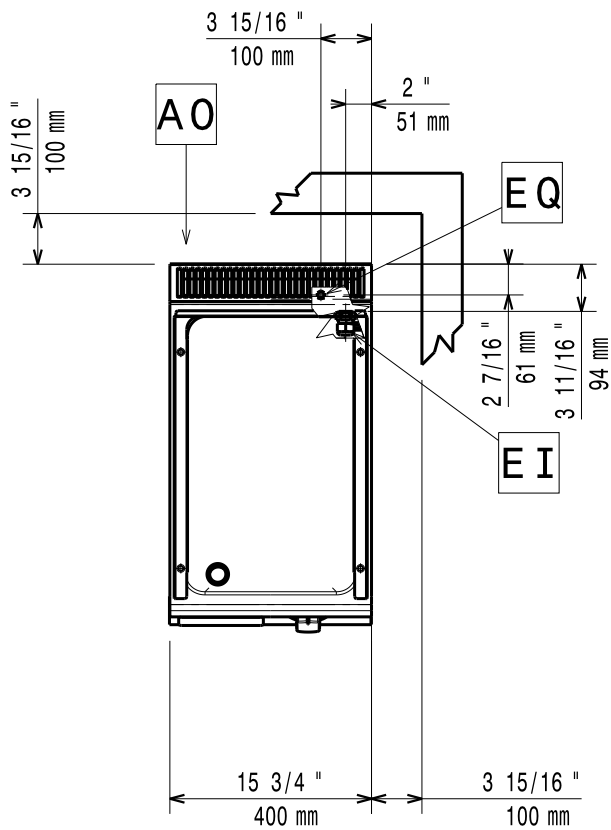

09/2021

Mod: E17/PR4T-230/3--NE

Production code: 373332 - SPECIALE (230V/3)_

59785LT00