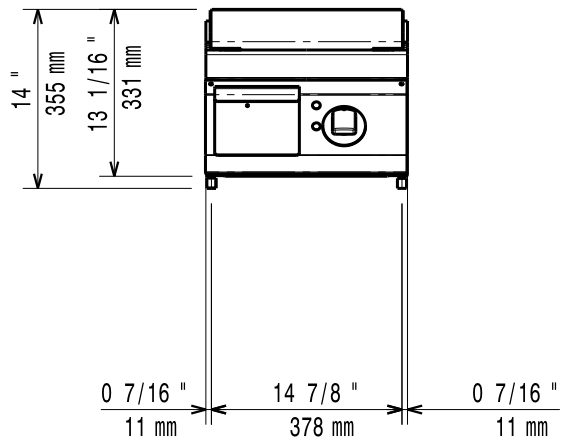

09/2021

Mod: E17/PR4T-230/3--NE

Production code: 373332 - SPECIALE (230V/3)_

59785LT00