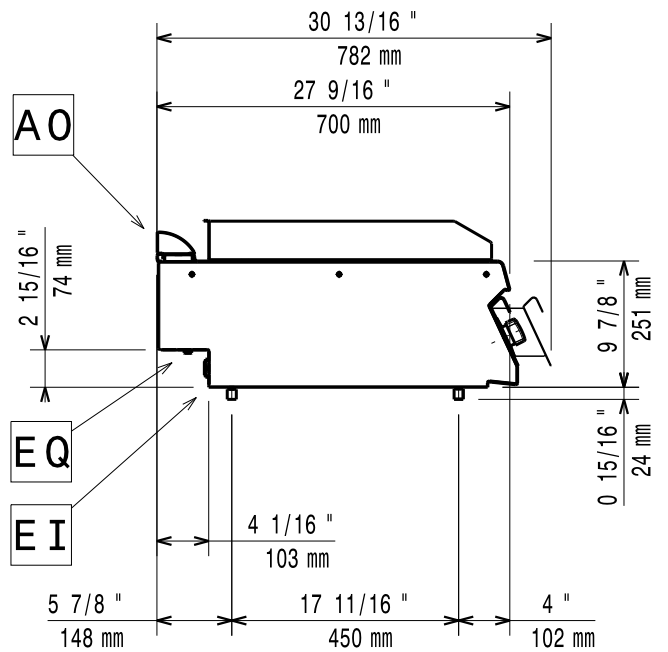

09/2021

Mod: E17/PR4T-230/3--NE

Production code: 373332 - SPECIALE (230V/3)_

59785LT00