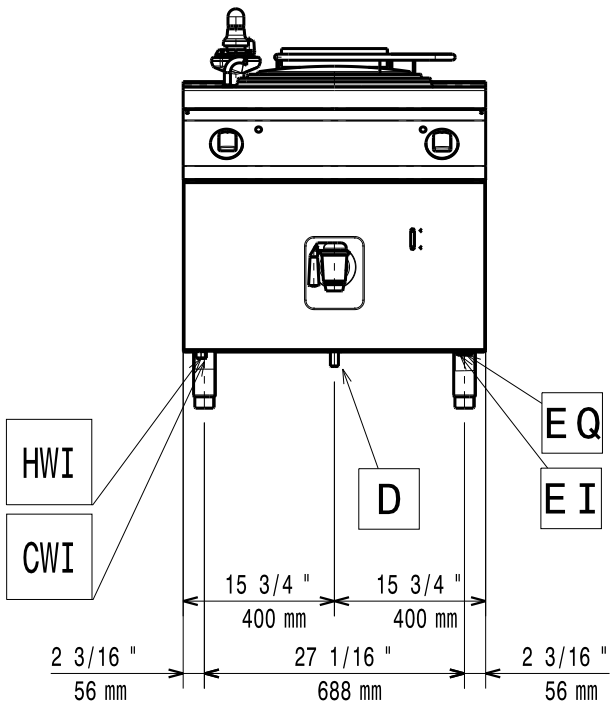

11/2011

Mod: E17/M60I8(230/3)-N

Production code: 373094-SPECIALE (230V/3)

Diamond
catering equipment

59785KX00