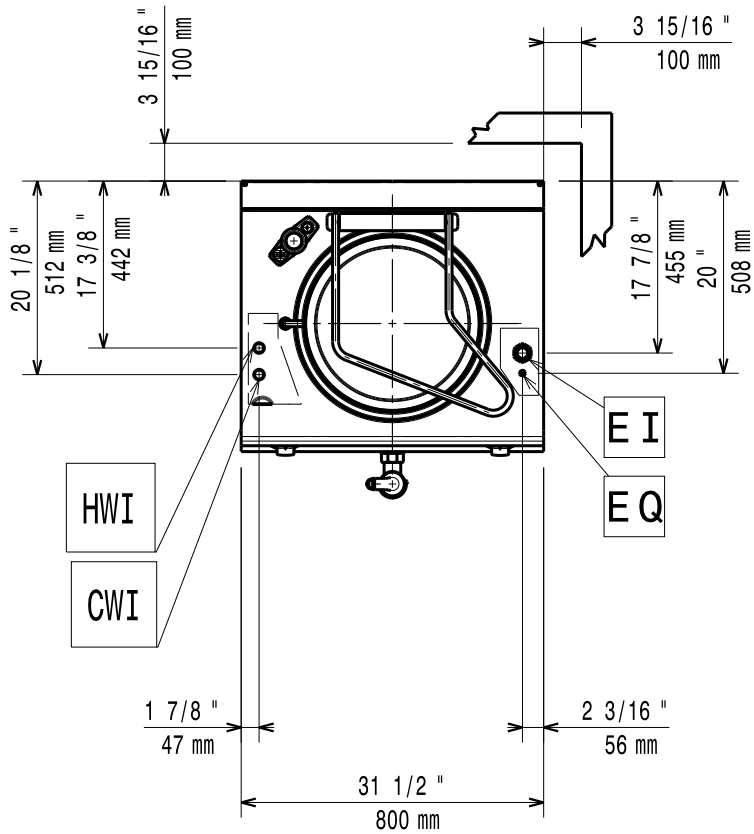

11/2011

Mod: E17/M60I8(230/3)-N

Production code: 373094-SPECIALE (230V/3)

Diamond
catering equipment

59785KX00