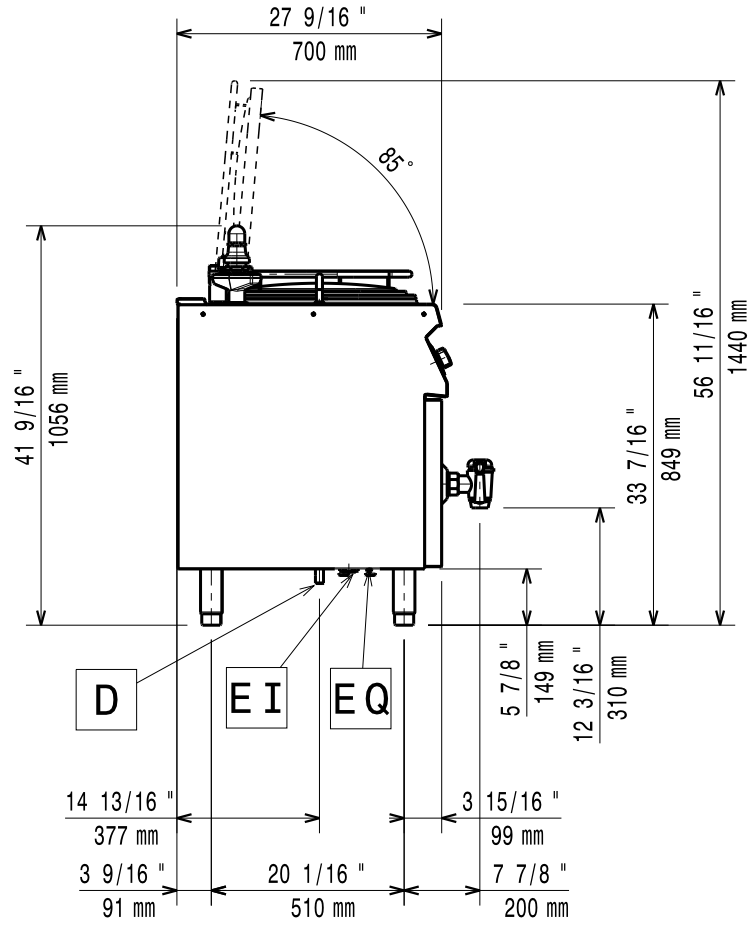

11/2011

Mod: E17/M60I8(230/3)-N

Production code: 373094-SPECIALE (230V/3)

Diamond
catering equipment

59785KX00