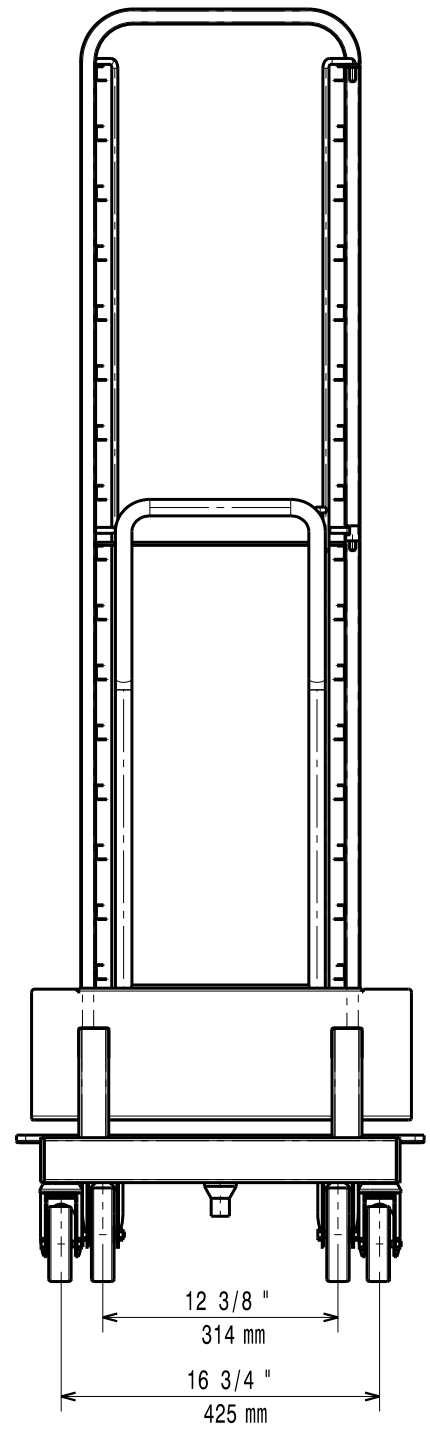

10/2020

Mod: AC-2G20-1680-X

Production code: 922754

597400K01