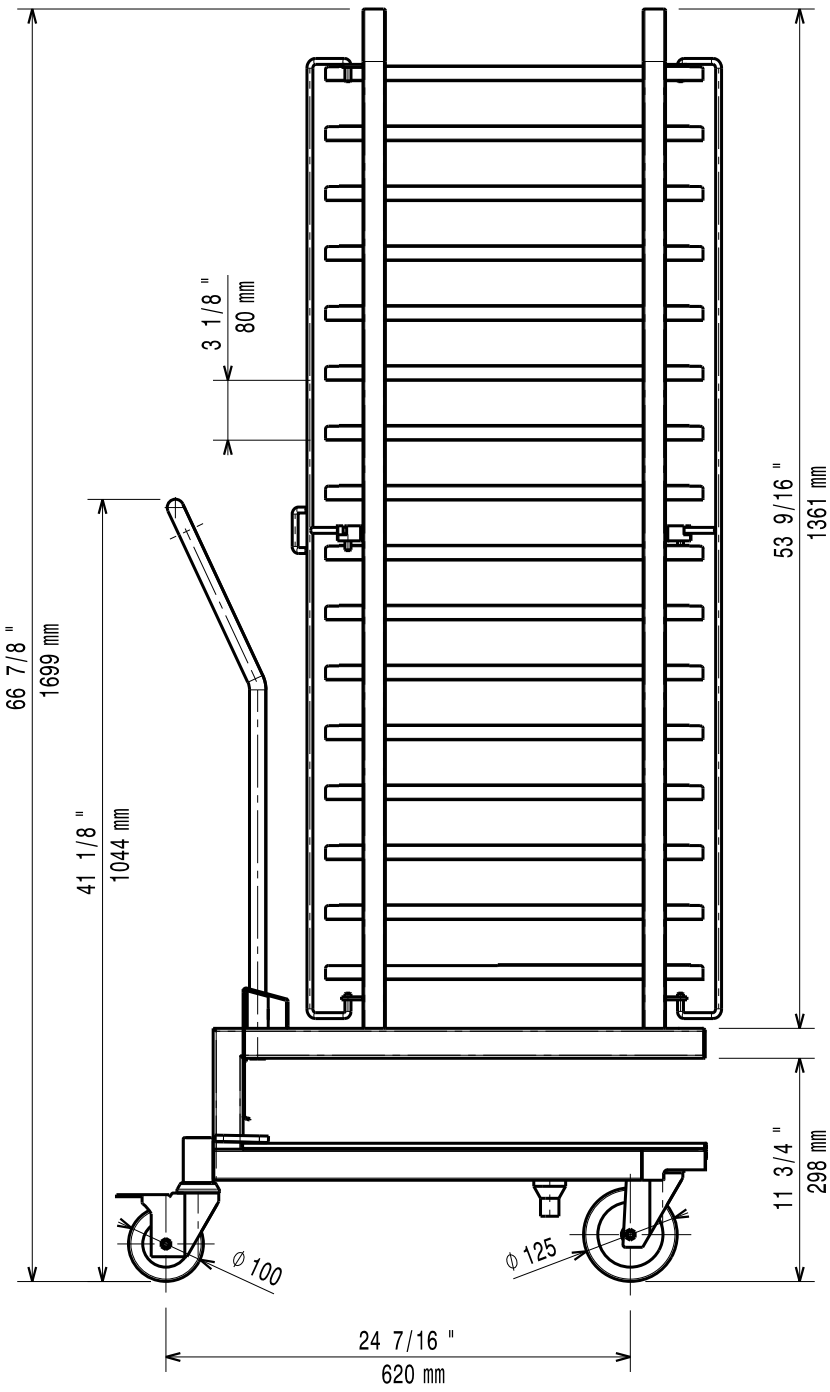

10/2020

Mod: AC-2G20-1680-X

Production code: 922754

597400K01