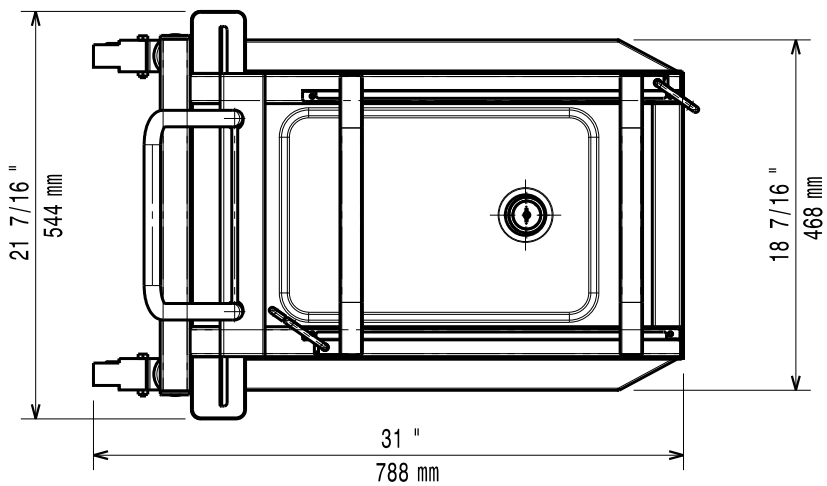

10/2020

Mod: AC-2G20-1680-X

Production code: 922754

597400K01